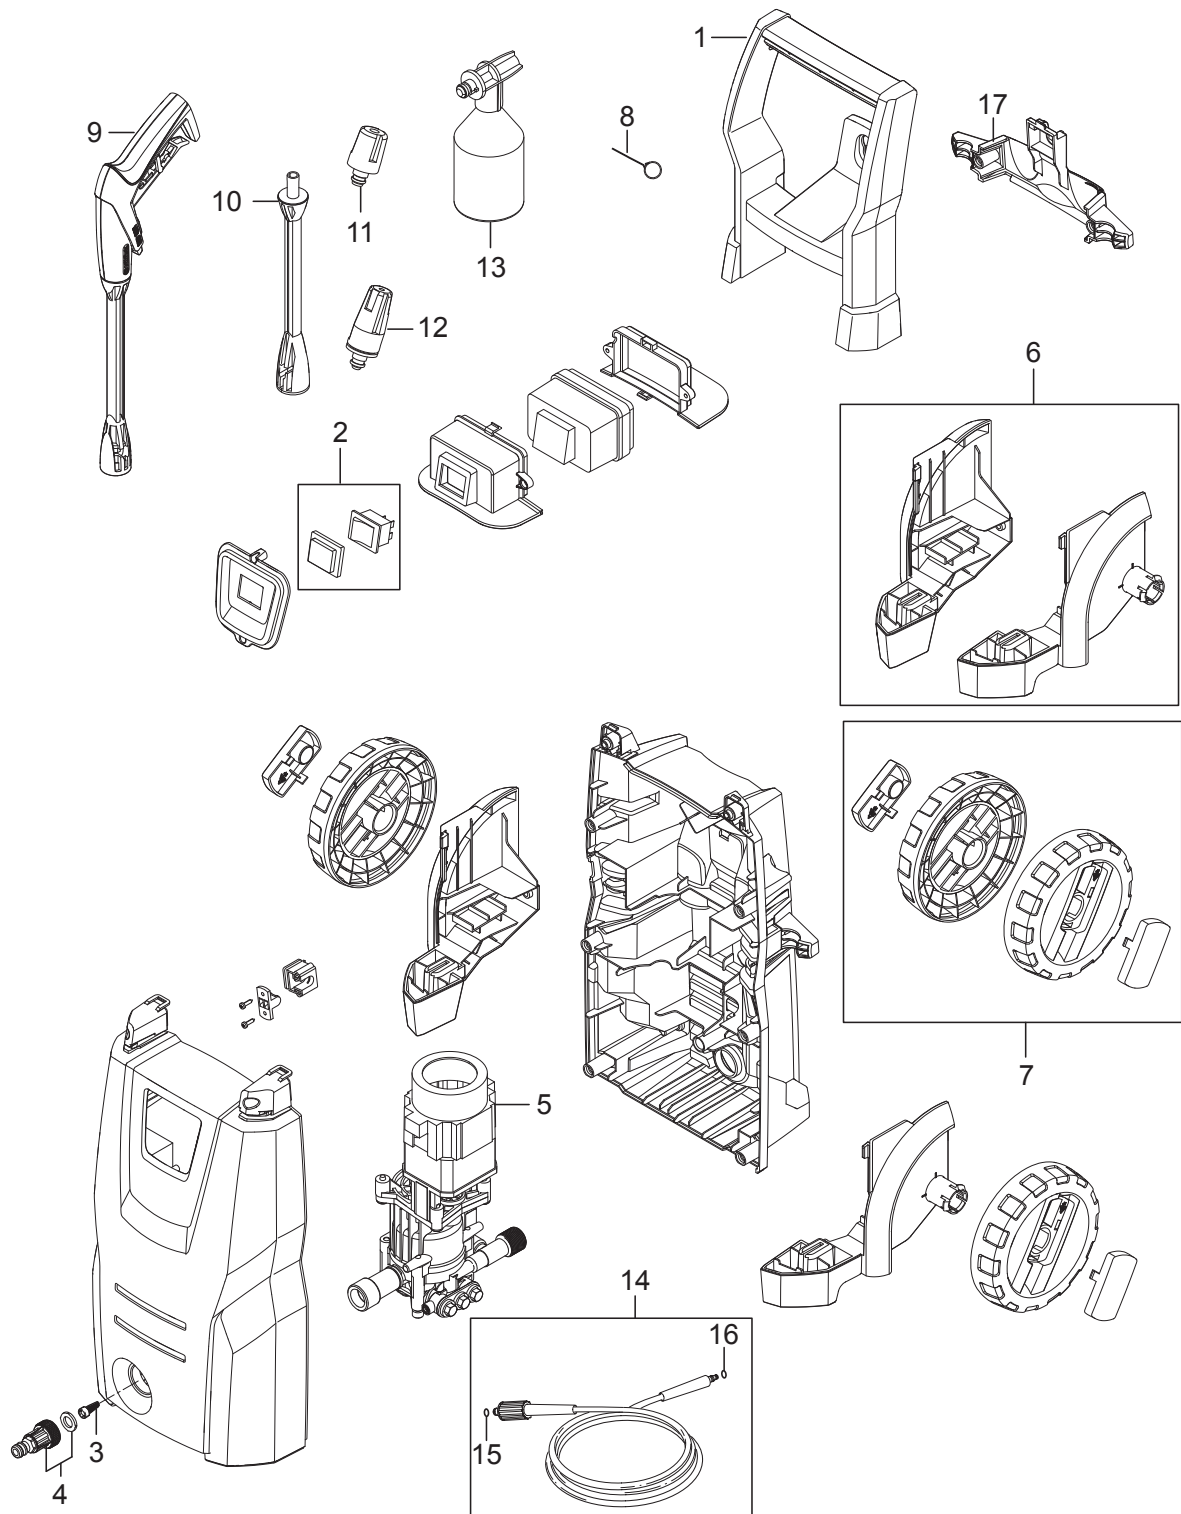

PARTS LIST

2020.02.02

TABLE OF CONTENTS

Overview1
Motor pump3

No.	Part No.	Qty.	Description	Part Note
0	128500918		10 PCS 4C BOX CLASSIC 110.5	
0	128500920		10 PCS 4C BOX CLASSIC 115.5 PC	
0	128500919		10 PCS 4C BOX CLASSIC 115.5 CAR	
1	31001109	1	HANDLE MEDIUM INCL 2	
2	126486831	1	SWITCH CPL	
3	6481094	1	FILTER	
4	1402809	1	QUICK COUPLING MALE W.	
5		1	Motor	[1]
6	31001110	1	WHEEL BRACKET KIT SMALL	
7	31000521	1	WHEEL KIT 2 PCS	
8	6520844	1	CLEANING TOOL, BLACK	
9	128500909	1	G1 GUN GERNI	[2]
10	128500063	1	G2 NOZZLE TUBE GREEN SP	
11	126481122	1	TORNADO G2	
11	126487801	1	TORNADO NOZZLE G2 GREEN 1	
12	128500298	1	C&C POWERSPEED	
13	128500077	1	C&C FOAMSPRAYER WITH BOTT	
14	31001107	1	HOSE 5M	
15	3001211	1	O-RING 9.6X2.4 NITRIL 70	
15	6411218	1	BAG WITH 10 O-RINGS 30012	
16	3004304	1	O-RING	
17	31001128	1	ACCESSORY BRIDGE KIT SMALL	

Part Notes:

- [1] - Motor pump
- [2] - PRUNED - NO REPLACEMENT

No.	Part No.	Qty.	Description	Part Note
1	31000519	1	WOBBLE DISC KIT	
2	31001106	1	START STOP SYSTEM SMALL	
3	31000518	1	VALVE KIT	
4	31000516	1	SEALING KIT	
5	31000517	1	PUMP PISTON KIT	
6	31000514	1	MICRO SWITCH	
7	31000520	1	PUMP KIT	
8	31000791	1	WATER INLET PLASTIC	[1]
9	31000832	1	CARBON BRUSH KIT 2 PCS	[2]
9	31000833	1	CARBON BRUSH KIT 2 PCS	[3]

Part Notes:

- [1] - Included in pos. 7 - 31000520 Pump kit
- [2] - C100, 105 and 110
- [3] - C120 and C125