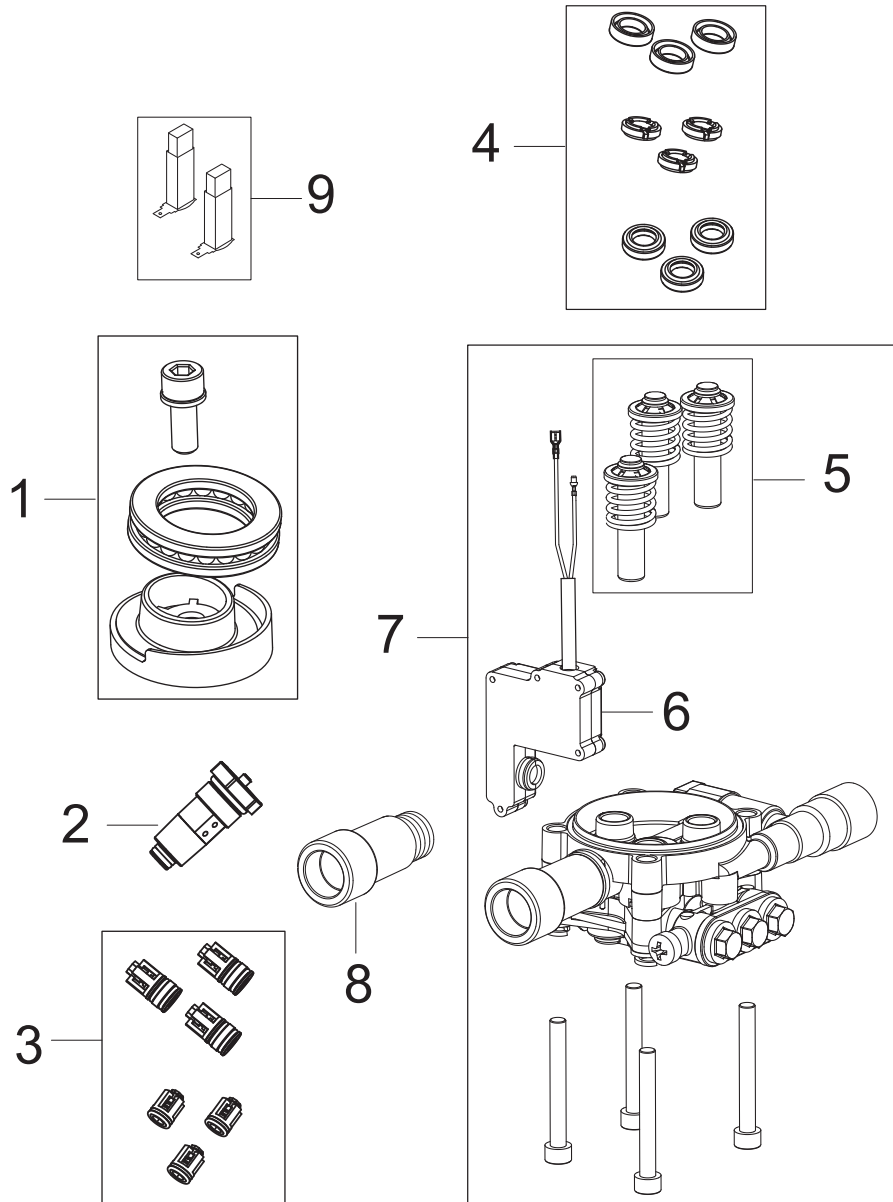

PARTS LIST

2020.02.02

TABLE OF CONTENTS

Overview	1
Motor pump	3
Default accessories	5

No.	Part No.	Qty.	Description	Part Note
0	128500924	1	10 PCS 4C BOX CLASSIC 125.5 PC	
0	128500923	1	10 PCS 4C BOX CLASSIC 125.5 PD X-TRA	
0	128500925	1	10 PCS 4C BOX CLASSIC 125.5 X-TRA TITAN	
2	31001125	1	HANDLE C125.7 INCL 2 SCREWS	
3	31001129	1	HOSE HOOK INCL BRACKETS	
4	126486831	1	SWITCH CPL	
5	31000521	1	WHEEL KIT 2 PCS	
6	31001126	1	WHEEL BRACKET KIT BIG	
7		1	Motor pump	[1]
8	1402809	1	QUICK COUPLING MALE W.	
9	6481094	1	FILTER	
10	6520844	1	CLEANING TOOL, BLACK	
11	128500909	1	G1 GUN GERNI	[2]
12	128500063	1	G2 NOZZLE TUBE GREEN SP	
13	128500298	1	C&C POWERSPEED	
14	126481120	1	PR TORNADO	
14	126481116	1	PR TORNADO YELLOW	
15	128500077	1	C&C FOAMSPRAYER WITH BOTT	
16	31001102	1	HOSE 6M	
17	3001211	1	O-RING 9.6X2.4 NITRIL 70	
17	6411218	1	BAG WITH 10 O-RINGS 30012	
18	3004304	1	O-RING	
19	31001130	1	C120.7/C125.7 HOSE REEL	
20	31001127	1	ACCESSORY BRIDGE KIT BIG	
	128500687	1	FIXED BRUSH SHORT GERNI SP	[3]
	128500701	1	GERNI COMPACT PATIO ACC	

Part Notes:

- [1] - Motor pump
- [2] - PRUNED - NO REPLACEMENT
- [3] - NEVER LAUNCHED

No.	Part No.	Qty.	Description	Part Note
1	31001132	1	WOBBLE DISC KIT - 9.0 DEGREES	
2	31001131	1	START STOP SYSTEM BIG	
3	31000518	1	VALVE KIT	
4	31000516	1	SEALING KIT	
5	31000517	1	PUMP PISTON KIT	
6	31000514	1	MICRO SWITCH	
7	31000520	1	PUMP KIT	
8	31000791	1	WATER INLET PLASTIC	[1]
9	31000832	1	CARBON BRUSH KIT 2 PCS	[2]
9	31000833	1	CARBON BRUSH KIT 2 PCS	[3]

Part Notes:

- [1] - Included in pos. 7 - 31000520 Pump kit
- [2] - C100, 105 and 110
- [3] - C120 and C125

Default accessories

Classic 125.5 PC X-TRA

2017.11.02

2016.05.19

No.	Part No.	Qty.	Description	Part Note
	6411136	1	*AUTO NOZZLE, CLICK & CLE	
	6411135	1	*UNDERCARRIAGE SPRAY LANC	
	128500380	1	GERNI ROTARY BRUSH	