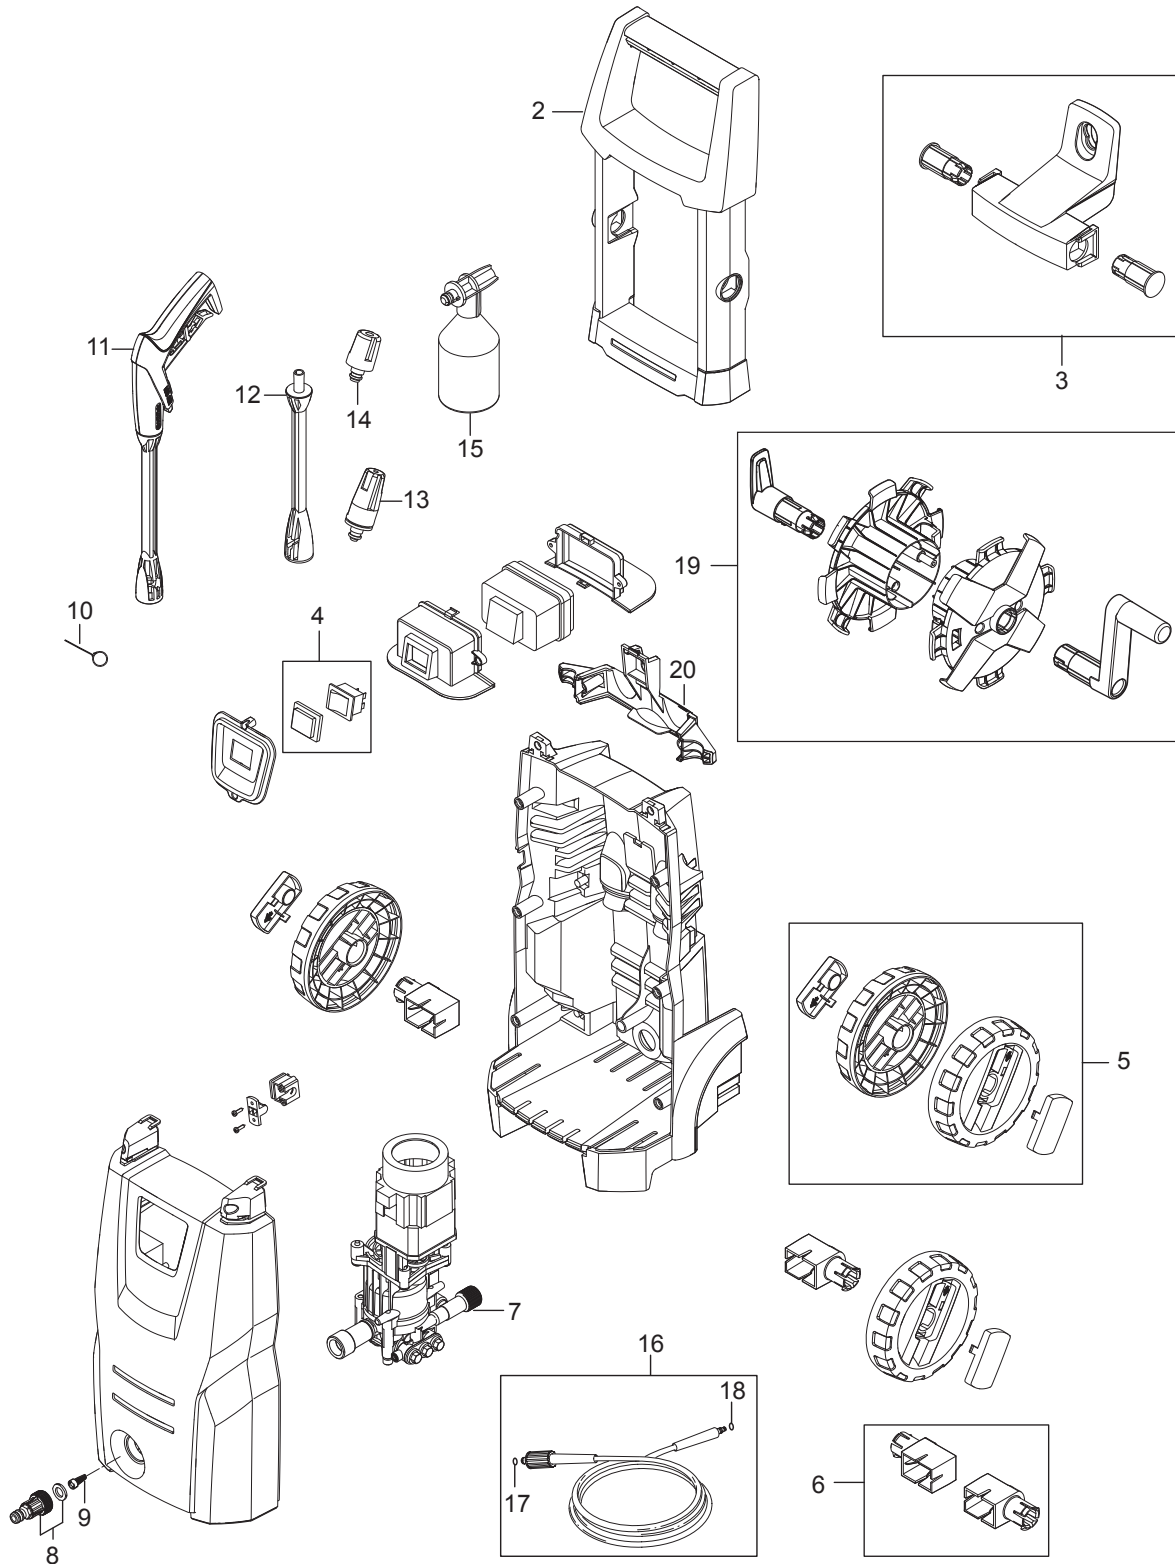

PARTS LIST

2020.02.02

TABLE OF CONTENTS

Overview	1
Motor pump	3
Default accessories	5

No.	Part No.	Qty.	Description	Part Note
0	128500924	1	10 PCS 4C BOX CLASSIC 125.5 PC	
0	128500923	1	10 PCS 4C BOX CLASSIC 125.5 PD X-TRA	
0	128500925	1	10 PCS 4C BOX CLASSIC 125.5 X-TRA TITAN	
2	31001125	1	HANDLE C125.7 INCL 2 SCREWS	
3	31001129	1	HOSE HOOK INCL BRACKETS	
4	126486831	1	SWITCH CPL	
5	31000521	1	WHEEL KIT 2 PCS	
6	31001126	1	WHEEL BRACKET KIT BIG	
7		1	Motor pump	[1]
8	1402809	1	QUICK COUPLING MALE W.	
9	6481094	1	FILTER	
10	6520844	1	CLEANING TOOL, BLACK	
11	128500909	1	G1 GUN GERNI	[2]
12	128500063	1	G2 NOZZLE TUBE GREEN SP	
13	128500298	1	C&C POWERSPEED	
14	126481120	1	PR TORNADO	
14	126481116	1	PR TORNADO YELLOW	
15	128500077	1	C&C FOAMSPRAYER WITH BOTT	
16	31001102	1	HOSE 6M	
17	3001211	1	O-RING 9.6X2.4 NITRIL 70	
17	6411218	1	BAG WITH 10 O-RINGS 30012	
18	3004304	1	O-RING	
19	31001130	1	C120.7/C125.7 HOSE REEL	
20	31001127	1	ACCESSORY BRIDGE KIT BIG	
	128500687	1	FIXED BRUSH SHORT GERNI SP	[3]
	128500701	1	GERNI COMPACT PATIO ACC	

Part Notes:

- [1] - Motor pump
- [2] - PRUNED - NO REPLACEMENT
- [3] - NEVER LAUNCHED

No.	Part No.	Qty.	Description	Part Note
1	31001132	1	WOBBLE DISC KIT - 9.0 DEGREES	
2	31001131	1	START STOP SYSTEM BIG	
3	31000518	1	VALVE KIT	
4	31000516	1	SEALING KIT	
5	31000517	1	PUMP PISTON KIT	
6	31000514	1	MICRO SWITCH	
7	31000520	1	PUMP KIT	
8	31000791	1	WATER INLET PLASTIC	[1]
9	31000832	1	CARBON BRUSH KIT 2 PCS	[2]
9	31000833	1	CARBON BRUSH KIT 2 PCS	[3]

Part Notes:

- [1] - Included in pos. 7 - 31000520 Pump kit
- [2] - C100, 105 and 110
- [3] - C120 and C125

Default accessories

Classic 125.5 PC X-TRA

2017.11.02

2016.05.19

No.	Part No.	Qty.	Description	Part Note
	6411136	1	*AUTO NOZZLE, CLICK & CLE	
	6411135	1	*UNDERCARRIAGE SPRAY LANC	
	128500380	1	GERNI ROTARY BRUSH	