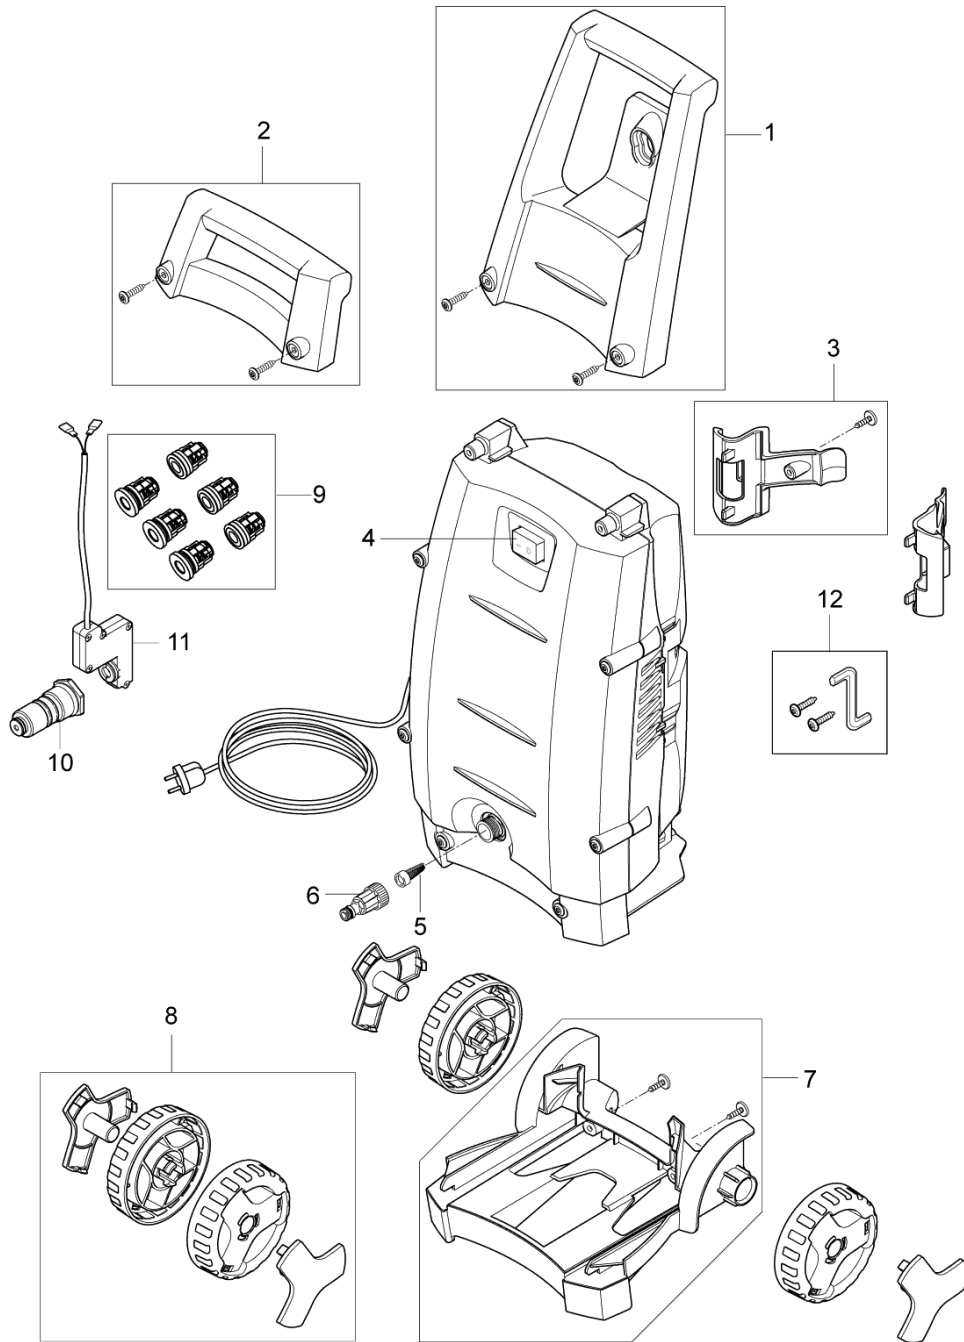

# TABLE OF CONTENTS

---

Overview .....	1
Default accessories .....	3

No.	Part No.	Qty.	Description	Part Note
01	128307062	1	C110.3 HANDLE W. 2 SCREWS	[1]
02	128307061	1	C100.5 HANDLE W. 2 SCREWS	[2]
03	128307060	1	ACCESSORY HOOK W. 1 SCREW	[3]
04	126486831	1	SWITCH CPL	
05	6481094	1	FILTER	
06	1402809	1	QUICK COUPLING MALE W.	
07	128307063	1	WHEEL BRACKET W. 2 SCREWS	[4]
08	128307065	1	WHEEL CPL. GERNI	[4]
09	126486773	1	REP.KIT VALVE SYSTEM	[4]
10	127410240	1	START/STOP VALVE COMPLETE	
11	128500013	1	MICRO SWITCH	
12	128500322	1	SCREW AND ALLEN KEY FOR	

Part Notes:

- [1] - CLASSIC C100.2  
STOCK COVERS GUARANTEE
- [2] - CLASSIC C110.2  
STOCK COVERS GUARANTEE
- [3] - NO LONGER AVAILABLE
- [4] - STOCK COVERS GUARANTEE

No.	Part No.	Qty.	Description	Part Note
01	128500077	1	C&C FOAMSPRAYER WITH BOTT	
01	126487801	1	TORNADO NOZZLE G2 GREEN 1	[1]
01	126481137	1	HOSE 5M	
01	128500070	1	G2 SPRAY HANDLE	
01	128500073	1	G2 C&C SPRAY LANCE	
01	6520844	1	CLEANING TOOL, BLACK	
01	126481123	1	POWERSPEED G2	