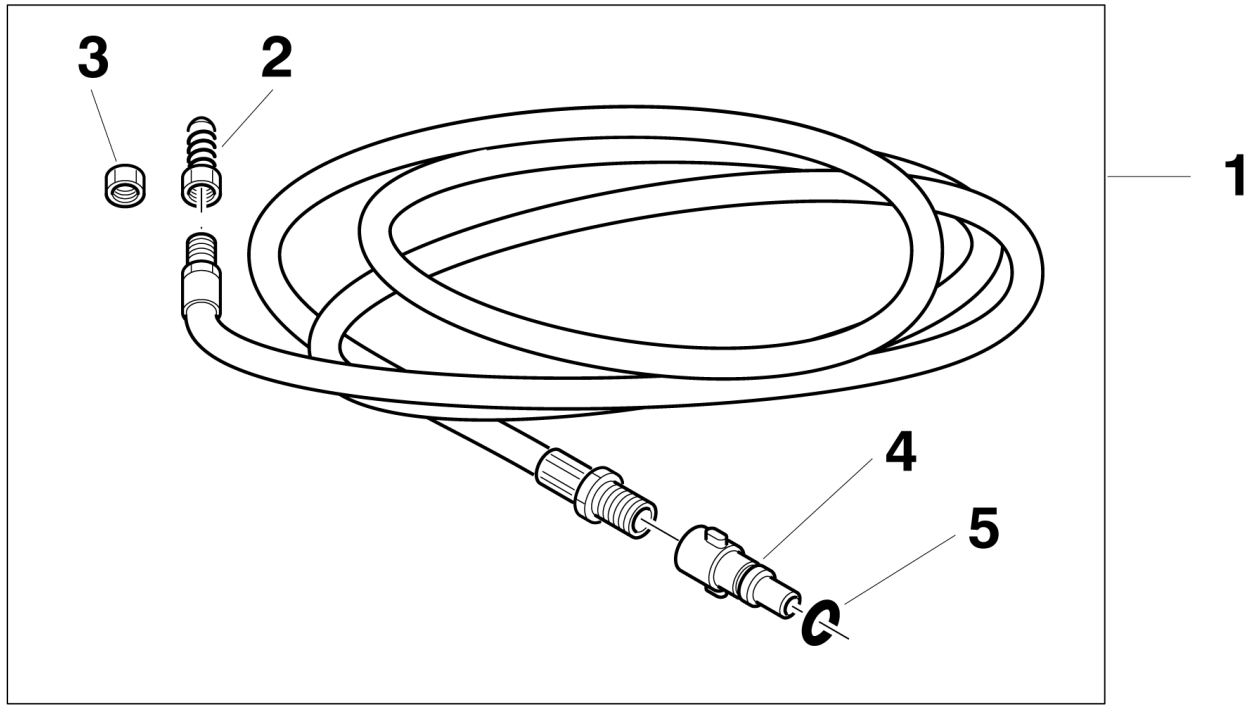

No.	Part No.	Qty.	Description	Part Note
01	128500388	1	GERNI DRAIN AND TUBE 15M	
02	6410790	1	SPRING	
03	6410696	1	UNION NUT F. TUBE CLEANER	[1]
04	6120486	1	NIPPLE F. COUPLING	
05	3001211	1	O-RING 9.6X2.4 NITRIL 70	
05	6411218	1	BAG WITH 10 O-RINGS 30012	

Part Notes:

[1] - STOCK COVERS GUARANTEE