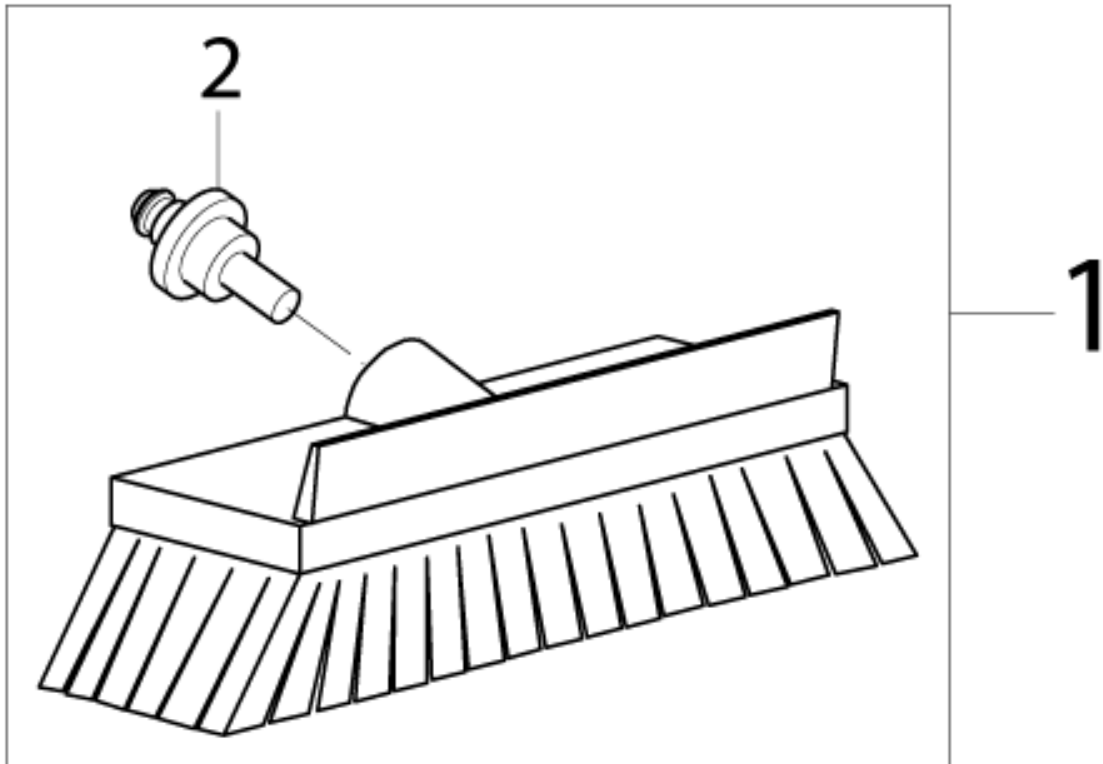

No.	Part No.	Qty.	Description	Part Note
01	128500385	1	GERNI C&C AUTO BRUSH	
02	6411131	1	*AUTO BRUSH, CLICK & CLEA	
03	128500386	1	GERNI C&C UNDERCHASSIS	
04	128500387	1	GERNI C&C AUTO NOZZLE