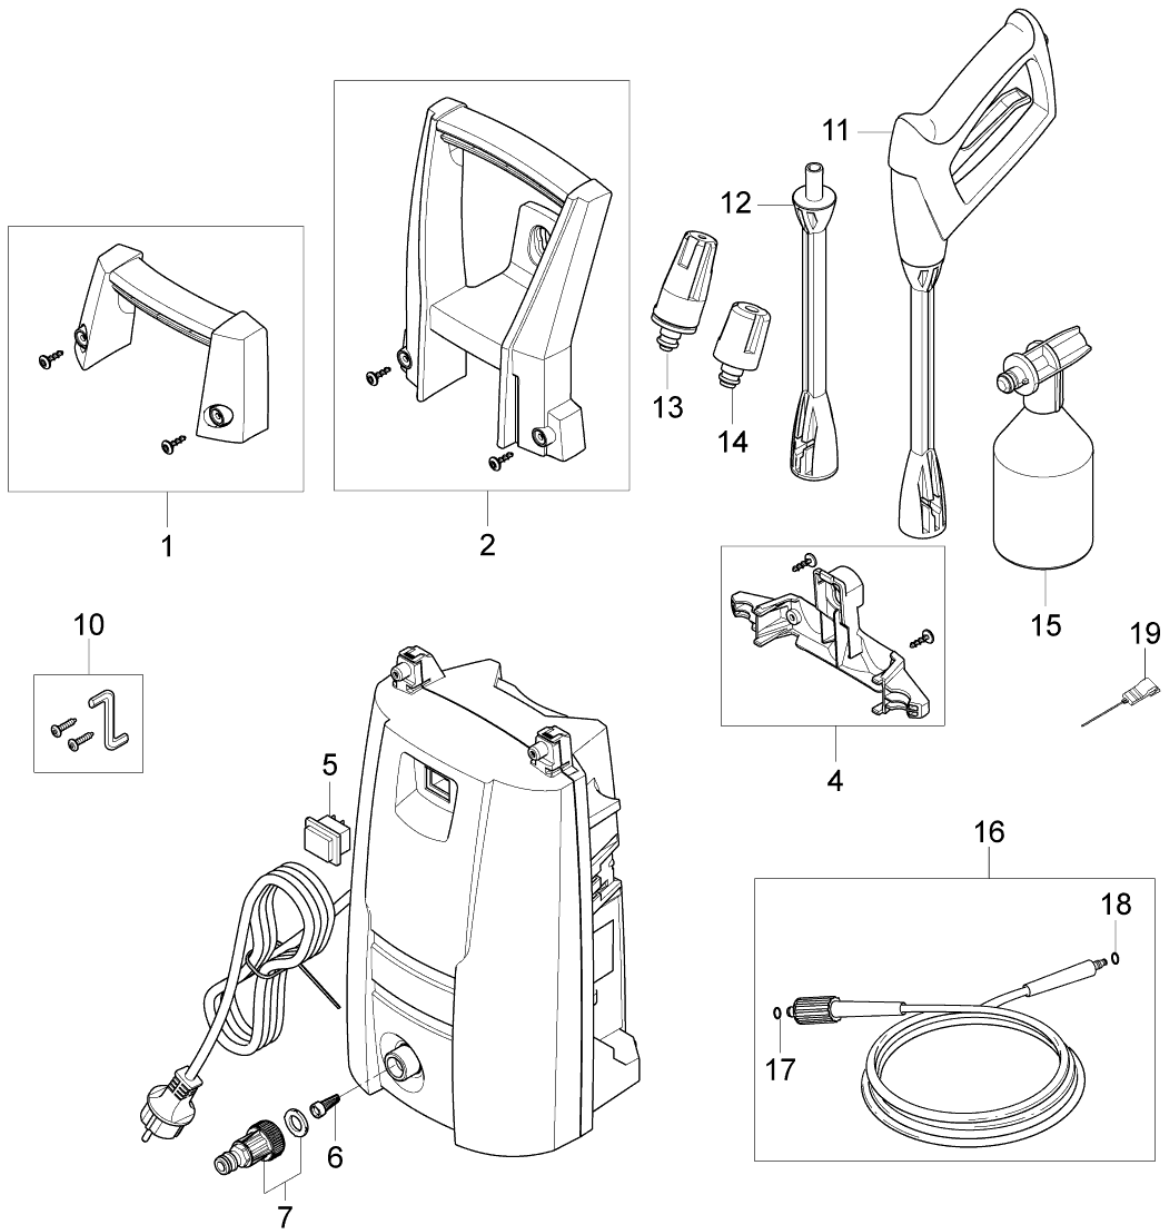

No.	Part No.	Qty.	Description	Part Note
1	31000513	1	HANDLE SMALL INCL 2	[1]
2	31000525	1	HANDLE MEDIUM INCL 2	[2]
4	31000523	1	ACCESSORY BRIDGE KIT	[1]
5	126486831	1	SWITCH CPL	
6	6481094	1	FILTER	
7	1402809	1	QUICK COUPLING MALE W.	
10	128500322	1	SCREW AND ALLEN KEY FOR	
11	128500062	1	G2 GUN HANDLE GREEN SP	[1]
12	128500663	1	G2 SPRAY LANCE	
13	128500298	1	C&C POWERSPEED	
14	126481122	1	TORNADO G2	
14	126487801	1	TORNADO NOZZLE G2 GREEN 1	
15	128500077	1	C&C FOAMSPRAYER WITH BOTT	
16	126481137	1	HOSE 5M	
16	126481138	1	HOSE 6M	
17	3001211	1	O-RING 9.6X2.4 NITRIL 70	
17	6411218	1	BAG WITH 10 O-RINGS 30012	
18	3004304	1	O-RING	
19	6520844	1	CLEANING TOOL, BLACK	

Part Notes:

- [1] - STOCK COVERS GUARANTEE
- [2] - STOCK COVERS GUARANTEE
S model

No.	Part No.	Qty.	Description	Part Note
0	5301425	1	PUMP OIL 46 1X1 L	
1	31000519	1	WOBBLE DISC KIT	
2	31000515	1	START STOP SYSTEM	
3	31000518	1	VALVE KIT	
4	31000516	1	SEALING KIT	
5	31000517	1	PUMP PISTON KIT	
6	31000514	1	MICRO SWITCH	
7	31000520	1	PUMP KIT	
8	31000832	1	CARBON BRUSH KIT 2 PCS	
8	31000833	1	CARBON BRUSH KIT 2 PCS	[1]

Part Notes:

- [1] - STOCK COVERS GUARANTEE
- [2] - (0 dot)
- [3] - NEVER LAUNCHED

No.	Part No.	Qty.	Description	Part Note
01	128500385	1	GERNI C&C AUTO BRUSH	
02	6411131	1	*AUTO BRUSH, CLICK & CLEA	
03	128500386	1	GERNI C&C UNDERCHASSIS	
04	128500387	1	GERNI C&C AUTO NOZZLE	