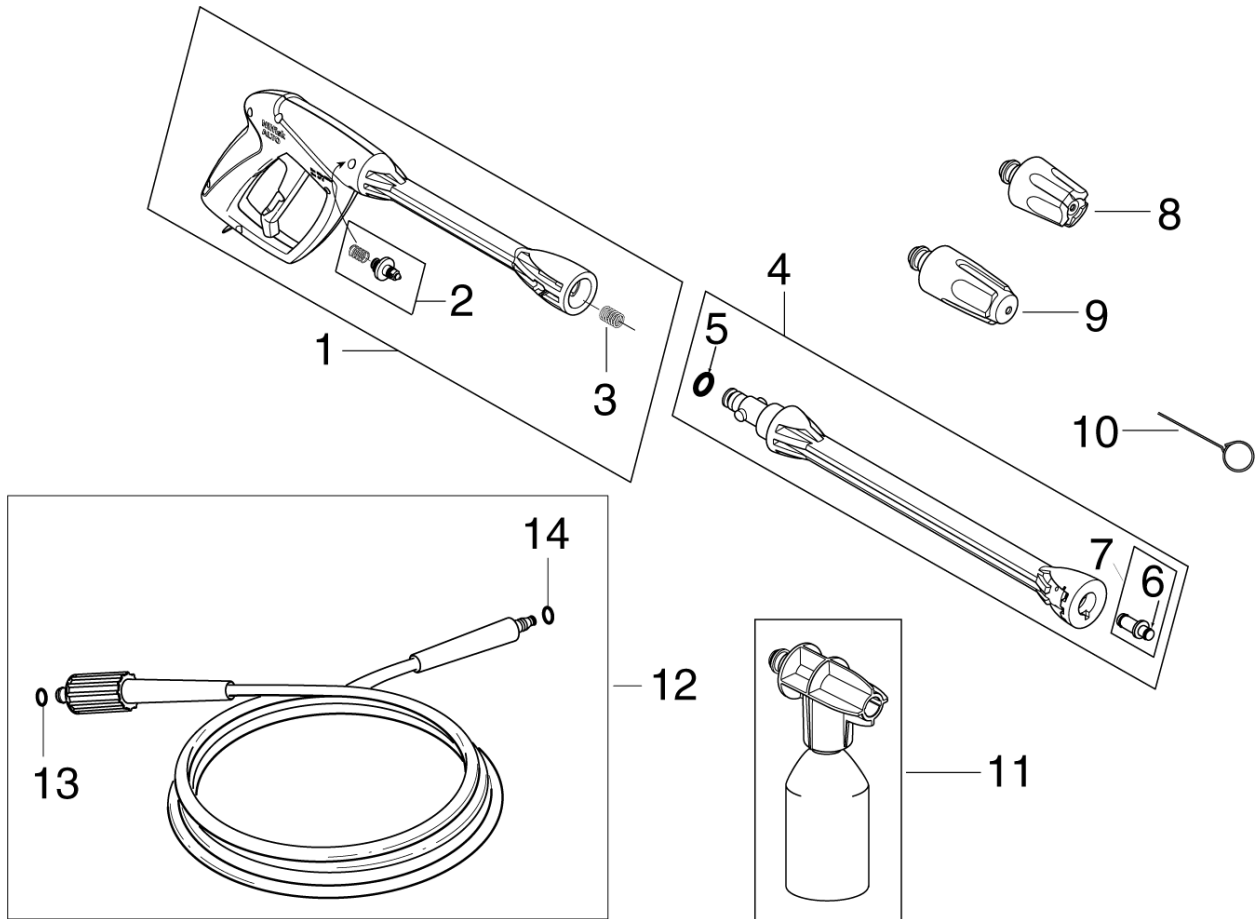

No.	Part No.	Qty.	Description	Part Note
01	128500062	1	G2 GUN HANDLE GREEN SP	[1]
02	126481133	1	KIT F.G3 GUN SPRING &	
03	2602500	1	SPRING	
04	128500663	1	G2 SPRAY LANCE	
05	126481125	1	O RING F LANCES	
06	3004312	1	O RING	
07	126481109	1	LOW PRESSURE NOZZLE	
08	126481114	1	TORNADO G2	[2]
09	126481123	1	POWERSPEED G2	
10	6520844	1	CLEANING TOOL, BLACK	
11	128500077	1	C&C FOAMSPRAYER WITH BOTT	
12	126481137	1	HOSE 5M	
13	3001211	1	O-RING 9.6X2.4 NITRIL 70	
13	6411218	1	BAG WITH 10 O-RINGS 30012	
14	3004304	1	O-RING	
	128500861	1	GERNI SHORT FIXED BRUSH CC	[3]

Part Notes:

- [1] - STOCK COVERS GUARANTEE
- [2] - (0 dot)
- [3] - NEVER LAUNCHED