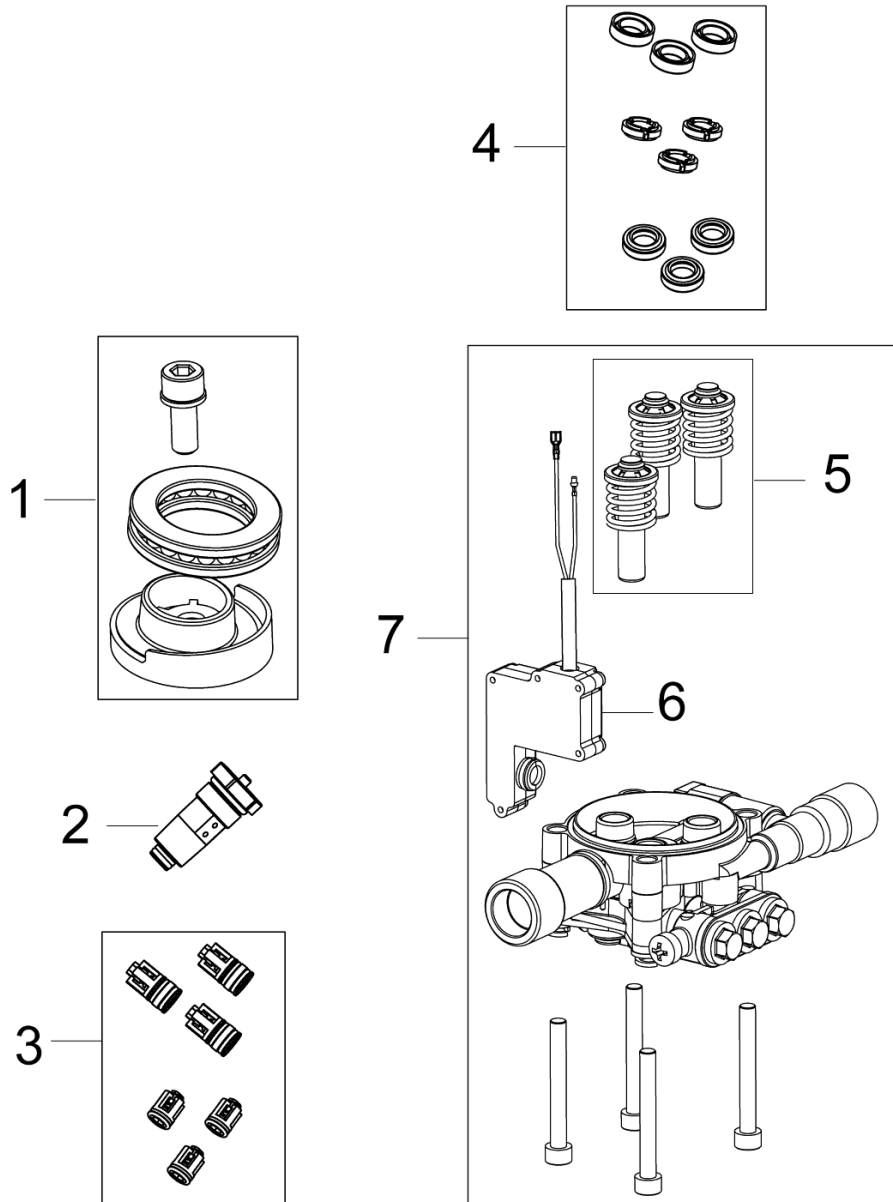

No.	Part No.	Qty.	Description	Part Note
1	31000513	1	HANDLE SMALL INCL 2	[1]
2	31000525	1	HANDLE MEDIUM INCL 2	[2]
4	31000523	1	ACCESSORY BRIDGE KIT	[1]
5	126486831	1	SWITCH CPL	
6	6481094	1	FILTER	
7	1402809	1	QUICK COUPLING MALE W.	
10	128500322	1	SCREW AND ALLEN KEY FOR	
11	128500062	1	G2 GUN HANDLE GREEN SP	[1]
12	128500663	1	G2 SPRAY LANCE	
13	128500298	1	C&C POWERSPEED	
14	126481122	1	TORNADO G2	
14	126487801	1	TORNADO NOZZLE G2 GREEN 1	
15	128500077	1	C&C FOAMSPRAYER WITH BOTT	
16	126481137	1	HOSE 5M	
16	126481138	1	HOSE 6M	
17	3001211	1	O-RING 9.6X2.4 NITRIL 70	
17	6411218	1	BAG WITH 10 O-RINGS 30012	
18	3004304	1	O-RING	
19	6520844	1	CLEANING TOOL, BLACK	

Part Notes:

- [1] - STOCK COVERS GUARANTEE
- [2] - STOCK COVERS GUARANTEE
S model

No.	Part No.	Qty.	Description	Part Note
0	5301425	1	PUMP OIL 46 1X1 L	
1	31000519	1	WOBBLE DISC KIT	
2	31000515	1	START STOP SYSTEM	
3	31000518	1	VALVE KIT	
4	31000516	1	SEALING KIT	
5	31000517	1	PUMP PISTON KIT	
6	31000514	1	MICRO SWITCH	
7	31000520	1	PUMP KIT	
8	31000832	1	CARBON BRUSH KIT 2 PCS	
8	31000833	1	CARBON BRUSH KIT 2 PCS	[1]

Part Notes:

- [1] - STOCK COVERS GUARANTEE
- [2] - (0 dot)
- [3] - NEVER LAUNCHED

No.	Part No.	Qty.	Description	Part Note
01	128500385	1	GERNI C&C AUTO BRUSH	
02	6411131	1	*AUTO BRUSH, CLICK & CLEA	
03	128500386	1	GERNI C&C UNDERCHASSIS	
04	128500387	1	GERNI C&C AUTO NOZZLE	

No.	Part No.	Qty.	Description	Part Note
01	128500388	1	GERNI DRAIN AND TUBE 15M	
02	6410790	1	SPRING	
03	6410696	1	UNION NUT F. TUBE CLEANER	[1]
04	6120486	1	NIPPLE F. COUPLING	
05	3001211	1	O-RING 9.6X2.4 NITRIL 70	
05	6411218	1	BAG WITH 10 O-RINGS 30012	