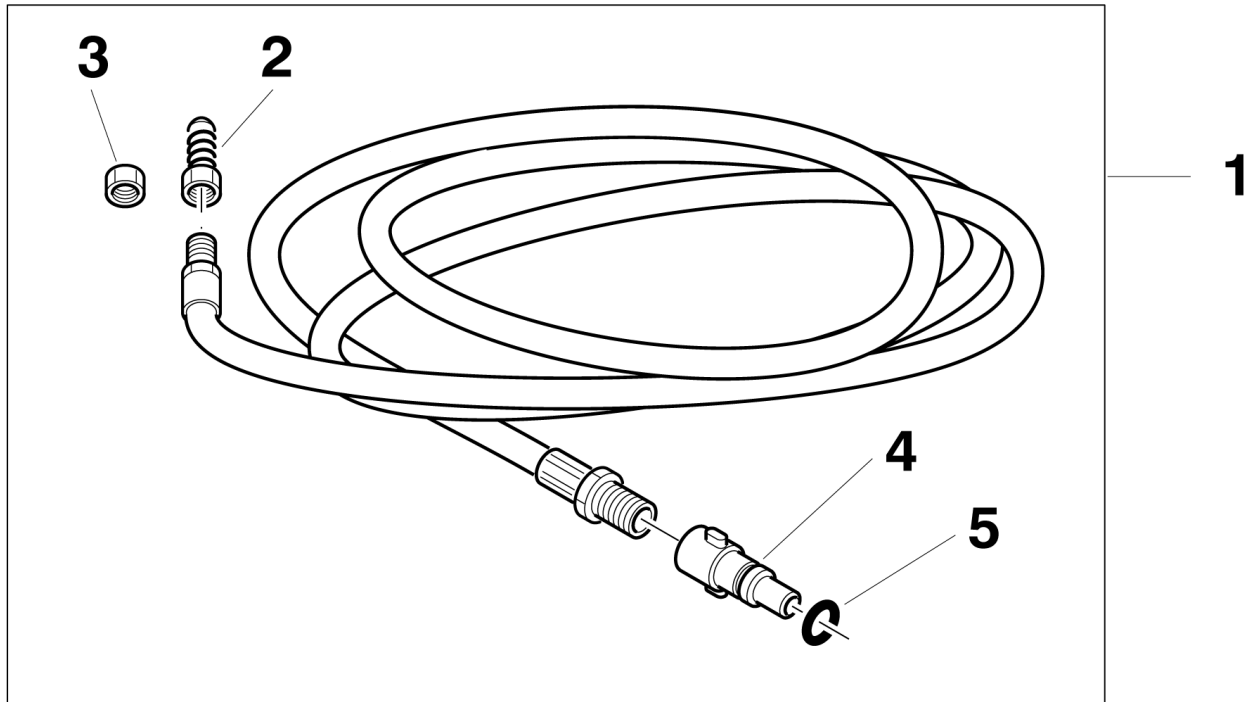

No.	Part No.	Qty.	Description	Part Note
01	128500388	1	GERNI DRAIN AND TUBE 15M	
02	6410790	1	SPRING	
03	6410696	1	UNION NUT F. TUBE CLEANER	[1]
04	6120486	1	NIPPLE F. COUPLING	
05	3001211	1	O-RING 9.6X2.4 NITRIL 70	
05	6411218	1	BAG WITH 10 O-RINGS 30012	

Part Notes:

[1] - STOCK COVERS GUARANTEE