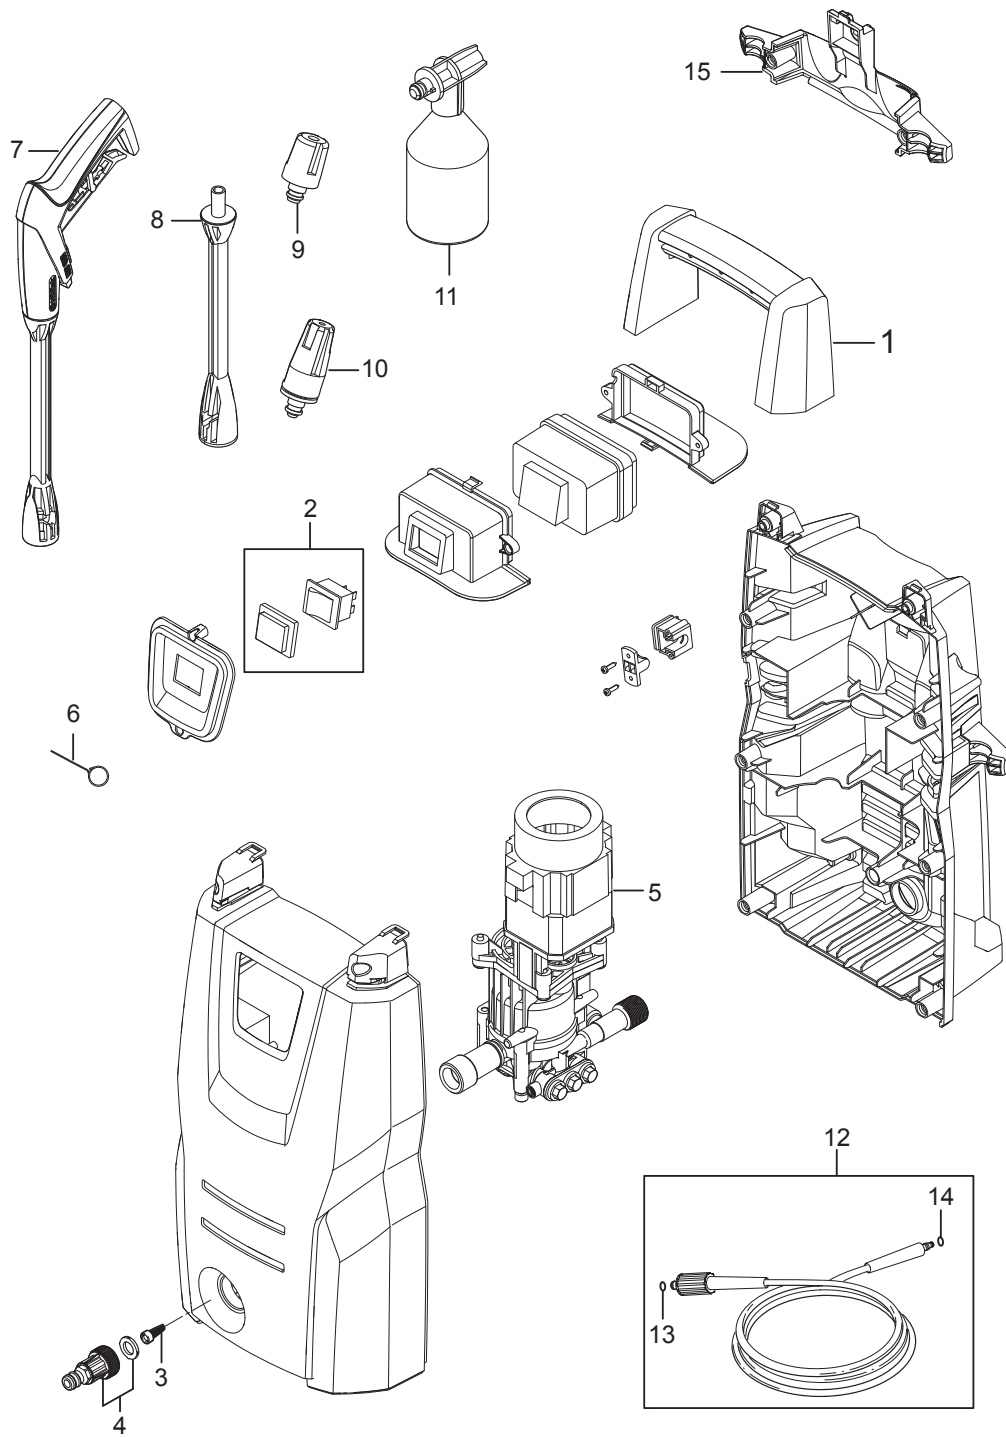

PARTS LIST

2020.02.02

TABLE OF CONTENTS

Overview1
Motor pump3

No.	Part No.	Qty.	Description	Part Note
1	128500937	1	10 PCS 4C BOX CLASSIC	[1]
	128500916	1	10 PCS 4C BOX CLASSIC 100.5	[2]
1	31001101	1	HANDLE SMALL INCL 2 SCREWS	
2	126486831	1	SWITCH CPL	
3	6481094	1	FILTER	
4	1402809	1	QUICK COUPLING MALE W.	
5		1	Motor	[3]
6	6520844	1	CLEANING TOOL, BLACK	
7	128500909	1	G1 GUN GERNI	[4]
8	128500063	1	G2 NOZZLE TUBE GREEN SP	
9	126481122	1	TORNADO G2	
9	126487801	1	TORNADO NOZZLE G2 GREEN 1	
10	128500298	1	C&C POWERSPEED	
11	128500077	1	C&C FOAMSPRAYER WITH BOTT	
12	31001107	1	HOSE 5M	
13	3001211	1	O-RING 9.6X2.4 NITRIL 70	
13	6411218	1	BAG WITH 10 O-RINGS 30012	
14	3004304	1	O-RING	
15	31001128	1	ACCESSORY BRIDGE KIT SMALL	

Part Notes:

- [1] - No longer available
- [2] - NEVER LAUNCHED
- [3] - Motor pump
- [4] - PRUNED - NO REPLACEMENT

No.	Part No.	Qty.	Description	Part Note
1	31000519	1	WOBBLE DISC KIT	
2	31001106	1	START STOP SYSTEM SMALL	
3	31000518	1	VALVE KIT	
4	31000516	1	SEALING KIT	
5	31000517	1	PUMP PISTON KIT	
6	31000514	1	MICRO SWITCH	
7	31000520	1	PUMP KIT	
8	31000791	1	WATER INLET PLASTIC	[1]
9	31000832	1	CARBON BRUSH KIT 2 PCS	[2]
9	31000833	1	CARBON BRUSH KIT 2 PCS	[3]

Part Notes:

- [1] - Included in pos. 7 - 31000520 Pump kit
- [2] - C100, 105 and 110
- [3] - C120 and C125