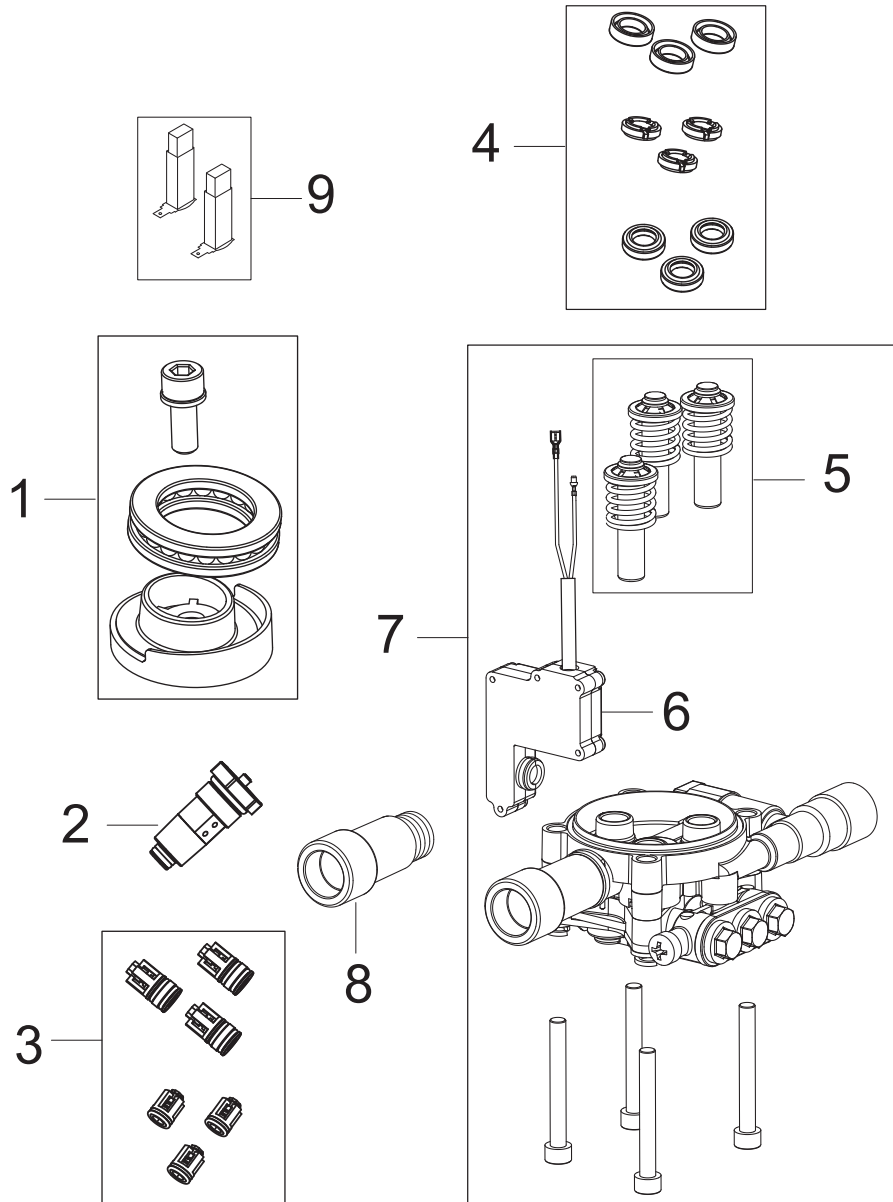

PARTS LIST

2020.02.02

TABLE OF CONTENTS

Overview1
Motor pump3

No.	Part No.	Qty.	Description	Part Note
1	128500937	1	10 PCS 4C BOX CLASSIC	[1]
	128500916	1	10 PCS 4C BOX CLASSIC 100.5	[2]
1	31001101	1	HANDLE SMALL INCL 2 SCREWS	
2	126486831	1	SWITCH CPL	
3	6481094	1	FILTER	
4	1402809	1	QUICK COUPLING MALE W.	
5		1	Motor	[3]
6	6520844	1	CLEANING TOOL, BLACK	
7	128500909	1	G1 GUN GERNI	[4]
8	128500063	1	G2 NOZZLE TUBE GREEN SP	
9	126481122	1	TORNADO G2	
9	126487801	1	TORNADO NOZZLE G2 GREEN 1	
10	128500298	1	C&C POWERSPEED	
11	128500077	1	C&C FOAMSPRAYER WITH BOTT	
12	31001107	1	HOSE 5M	
13	3001211	1	O-RING 9.6X2.4 NITRIL 70	
13	6411218	1	BAG WITH 10 O-RINGS 30012	
14	3004304	1	O-RING	
15	31001128	1	ACCESSORY BRIDGE KIT SMALL	

Part Notes:

- [1] - No longer available
- [2] - NEVER LAUNCHED
- [3] - Motor pump
- [4] - PRUNED - NO REPLACEMENT

No.	Part No.	Qty.	Description	Part Note
1	31000519	1	WOBBLE DISC KIT	
2	31001106	1	START STOP SYSTEM SMALL	
3	31000518	1	VALVE KIT	
4	31000516	1	SEALING KIT	
5	31000517	1	PUMP PISTON KIT	
6	31000514	1	MICRO SWITCH	
7	31000520	1	PUMP KIT	
8	31000791	1	WATER INLET PLASTIC	[1]
9	31000832	1	CARBON BRUSH KIT 2 PCS	[2]
9	31000833	1	CARBON BRUSH KIT 2 PCS	[3]

Part Notes:

- [1] - Included in pos. 7 - 31000520 Pump kit
- [2] - C100, 105 and 110
- [3] - C120 and C125