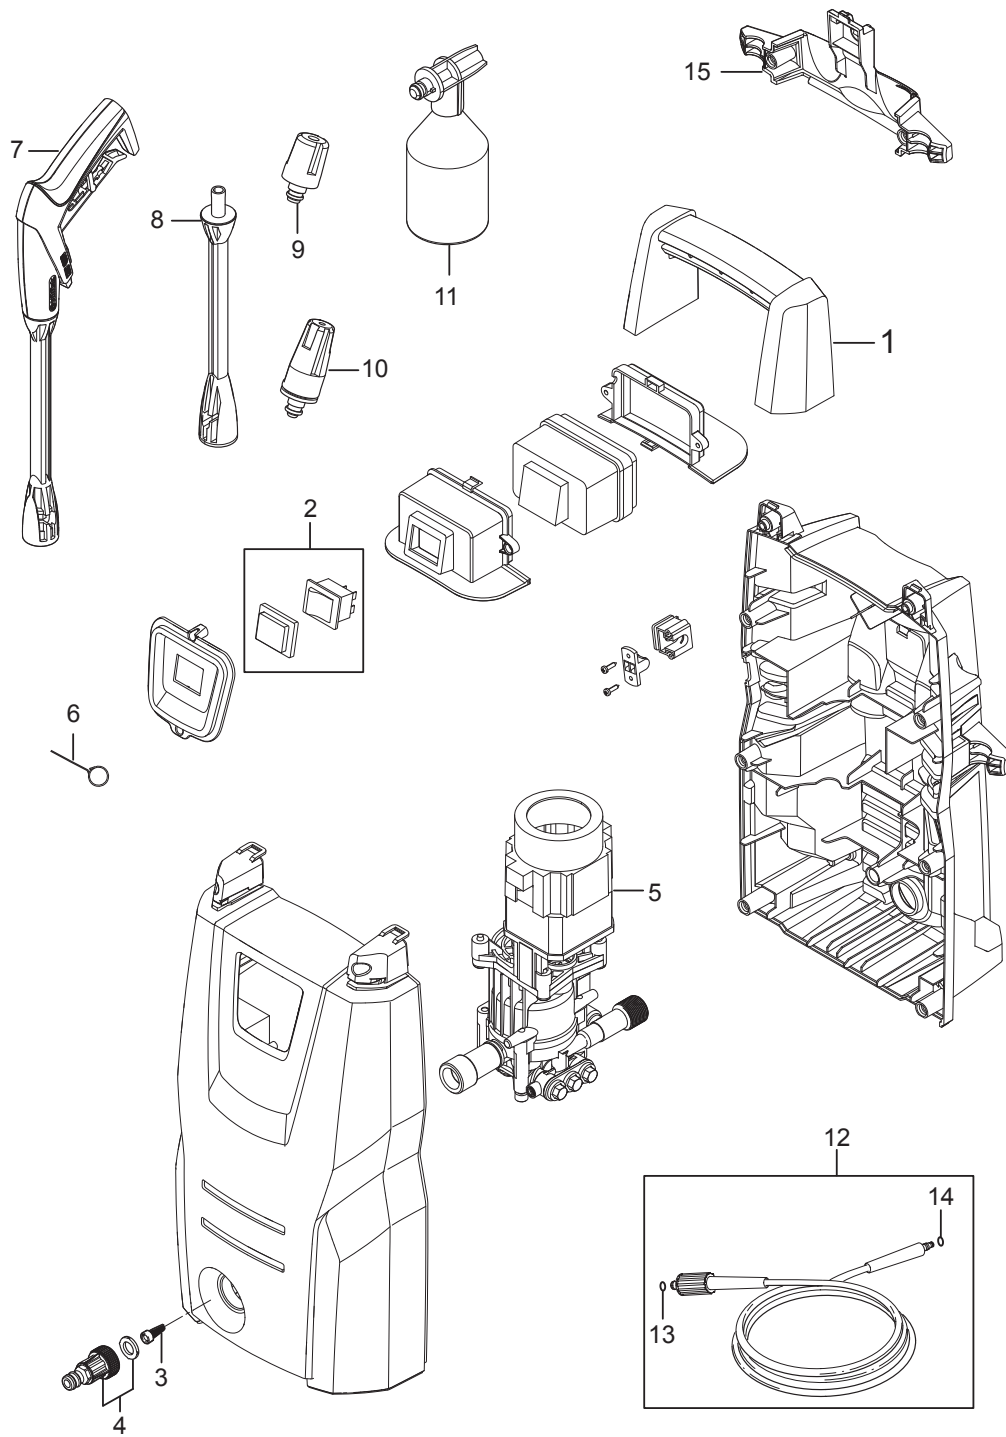

PARTS LIST

2020.02.02

TABLE OF CONTENTS

Overview1
Motor pump3

| No. | Part No. | Qty. | Description | Part Note |
|-----|-----------|------|-----------------------------|-----------|
| 1 | 128500937 | 1 | 10 PCS 4C BOX CLASSIC | [1] |
| | 128500916 | 1 | 10 PCS 4C BOX CLASSIC 100.5 | [2] |
| 1 | 31001101 | 1 | HANDLE SMALL INCL 2 SCREWS | |
| 2 | 126486831 | 1 | SWITCH CPL | |
| 3 | 6481094 | 1 | FILTER | |
| 4 | 1402809 | 1 | QUICK COUPLING MALE W. | |
| 5 | | 1 | Motor | [3] |
| 6 | 6520844 | 1 | CLEANING TOOL, BLACK | |
| 7 | 128500909 | 1 | G1 GUN GERNI | [4] |
| 8 | 128500063 | 1 | G2 NOZZLE TUBE GREEN SP | |
| 9 | 126481122 | 1 | TORNADO G2 | |
| 9 | 126487801 | 1 | TORNADO NOZZLE G2 GREEN 1 | |
| 10 | 128500298 | 1 | C&C POWERSPEED | |
| 11 | 128500077 | 1 | C&C FOAMSPRAYER WITH BOTT | |
| 12 | 31001107 | 1 | HOSE 5M | |
| 13 | 3001211 | 1 | O-RING 9.6X2.4 NITRIL 70 | |
| 13 | 6411218 | 1 | BAG WITH 10 O-RINGS 30012 | |
| 14 | 3004304 | 1 | O-RING | |
| 15 | 31001128 | 1 | ACCESSORY BRIDGE KIT SMALL | |

Part Notes:

- [1] - No longer available
- [2] - NEVER LAUNCHED
- [3] - Motor pump
- [4] - PRUNED - NO REPLACEMENT

| No. | Part No. | Qty. | Description | Part Note |
|-----|----------|------|-------------------------|-----------|
| 1 | 31000519 | 1 | WOBBLE DISC KIT | |
| 2 | 31001106 | 1 | START STOP SYSTEM SMALL | |
| 3 | 31000518 | 1 | VALVE KIT | |
| 4 | 31000516 | 1 | SEALING KIT | |
| 5 | 31000517 | 1 | PUMP PISTON KIT | |
| 6 | 31000514 | 1 | MICRO SWITCH | |
| 7 | 31000520 | 1 | PUMP KIT | |
| 8 | 31000791 | 1 | WATER INLET PLASTIC | [1] |
| 9 | 31000832 | 1 | CARBON BRUSH KIT 2 PCS | [2] |
| 9 | 31000833 | 1 | CARBON BRUSH KIT 2 PCS | [3] |

Part Notes:

- [1] - Included in pos. 7 - 31000520 Pump kit
- [2] - C100, 105 and 110
- [3] - C120 and C125