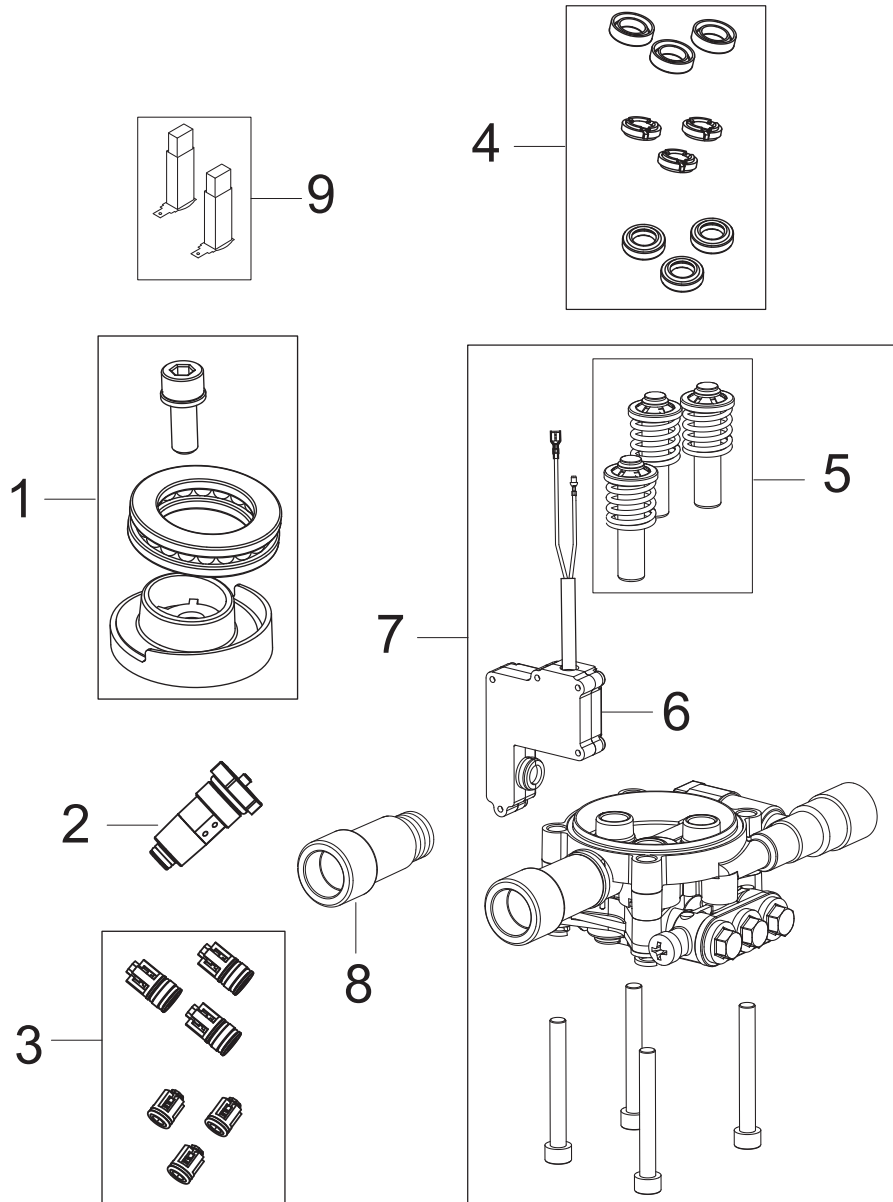

PARTS LIST

2020.02.02

TABLE OF CONTENTS

Overview1
Motor pump3

| No. | Part No. | Qty. | Description | Part Note |
|-----|-----------|------|-----------------------------|-----------|
| 1 | 128500937 | 1 | 10 PCS 4C BOX CLASSIC | [1] |
| | 128500916 | 1 | 10 PCS 4C BOX CLASSIC 100.5 | [2] |
| 1 | 31001101 | 1 | HANDLE SMALL INCL 2 SCREWS | |
| 2 | 126486831 | 1 | SWITCH CPL | |
| 3 | 6481094 | 1 | FILTER | |
| 4 | 1402809 | 1 | QUICK COUPLING MALE W. | |
| 5 | | 1 | Motor | [3] |
| 6 | 6520844 | 1 | CLEANING TOOL, BLACK | |
| 7 | 128500909 | 1 | G1 GUN GERNI | [4] |
| 8 | 128500063 | 1 | G2 NOZZLE TUBE GREEN SP | |
| 9 | 126481122 | 1 | TORNADO G2 | |
| 9 | 126487801 | 1 | TORNADO NOZZLE G2 GREEN 1 | |
| 10 | 128500298 | 1 | C&C POWERSPEED | |
| 11 | 128500077 | 1 | C&C FOAMSPRAYER WITH BOTT | |
| 12 | 31001107 | 1 | HOSE 5M | |
| 13 | 3001211 | 1 | O-RING 9.6X2.4 NITRIL 70 | |
| 13 | 6411218 | 1 | BAG WITH 10 O-RINGS 30012 | |
| 14 | 3004304 | 1 | O-RING | |
| 15 | 31001128 | 1 | ACCESSORY BRIDGE KIT SMALL | |

Part Notes:

- [1] - No longer available
- [2] - NEVER LAUNCHED
- [3] - Motor pump
- [4] - PRUNED - NO REPLACEMENT

| No. | Part No. | Qty. | Description | Part Note |
|-----|----------|------|-------------------------|-----------|
| 1 | 31000519 | 1 | WOBBLE DISC KIT | |
| 2 | 31001106 | 1 | START STOP SYSTEM SMALL | |
| 3 | 31000518 | 1 | VALVE KIT | |
| 4 | 31000516 | 1 | SEALING KIT | |
| 5 | 31000517 | 1 | PUMP PISTON KIT | |
| 6 | 31000514 | 1 | MICRO SWITCH | |
| 7 | 31000520 | 1 | PUMP KIT | |
| 8 | 31000791 | 1 | WATER INLET PLASTIC | [1] |
| 9 | 31000832 | 1 | CARBON BRUSH KIT 2 PCS | [2] |
| 9 | 31000833 | 1 | CARBON BRUSH KIT 2 PCS | [3] |

Part Notes:

- [1] - Included in pos. 7 - 31000520 Pump kit
- [2] - C100, 105 and 110
- [3] - C120 and C125