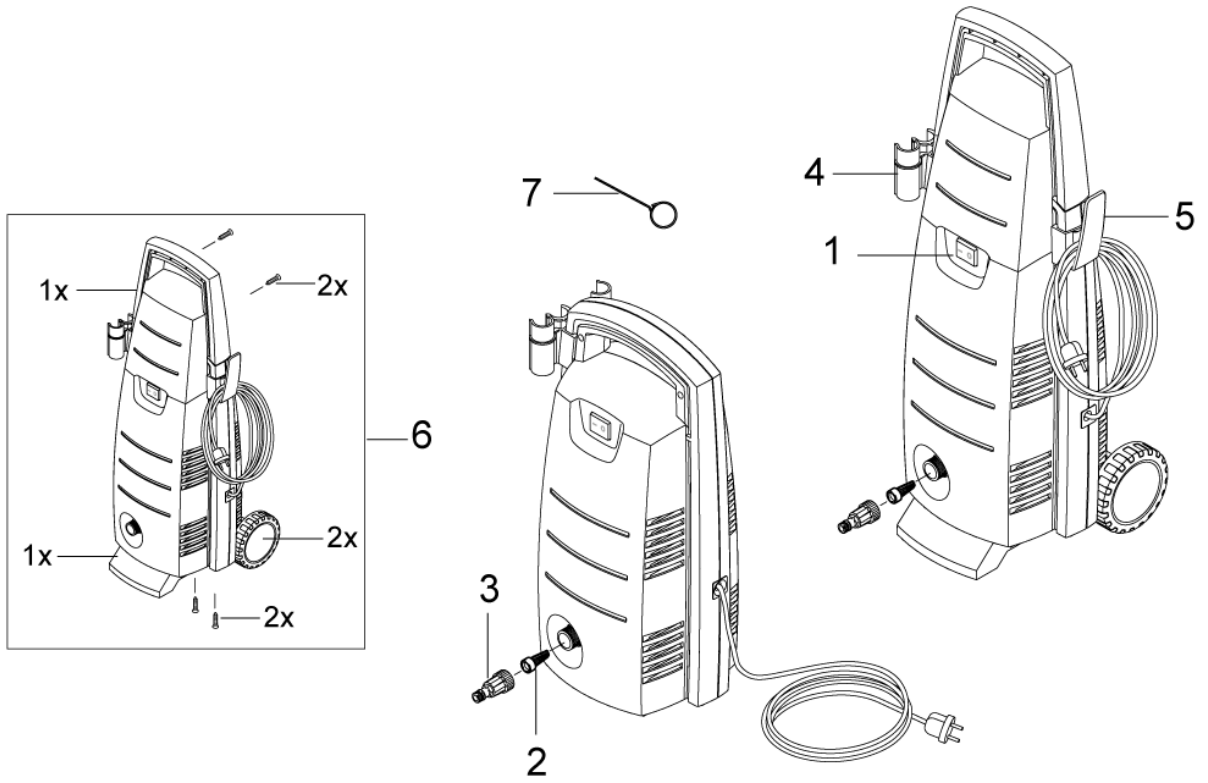

PARTS LIST

2020.02.02

TABLE OF CONTENTS

Overview1
Spray handle and nozzles G23

No.	Part No.	Qty.	Description	Part Note
01	126486831	1	SWITCH CPL	
02	6481094	1	FILTER	
03	1402809	1	QUICK COUPLING MALE W.	
04	126486830	1	LANCE HOLDER	[1]
05	126486829	1	CABLE HOLDER	[2]
06	126486832	1	WHEELS & HANDLE KIT C110	[3]
07	6520844	1	CLEANING TOOL, BLACK	

Part Notes:

- [1] - Machine outphased 2003
- [2] - STOCK COVERS GUARANTEE
- [3] - GUARANTEE DATE EXPIRED

No.	Part No.	Qty.	Description	Part Note
01	128500062	1	G2 GUN HANDLE GREEN SP	[1]
02	126481133	1	KIT F.G3 GUN SPRING &	
03	2602500	1	SPRING	
04	128500663	1	G2 SPRAY LANCE	
05	126481125	1	O RING F LANCES	
06	3004312	1	O RING	
07	126481109	1	LOW PRESSURE NOZZLE	
08	126481114	1	TORNADO G2	[2]
09	126481123	1	POWERSPEED G2	
10	6520844	1	CLEANING TOOL, BLACK	
11	128500077	1	C&C FOAMSPRAYER WITH BOTT	
12	126481137	1	HOSE 5M	
13	3001211	1	O-RING 9.6X2.4 NITRIL 70	
13	6411218	1	BAG WITH 10 O-RINGS 30012	
14	3004304	1	O-RING	
	128500861	1	GERNI SHORT FIXED BRUSH CC	[3]