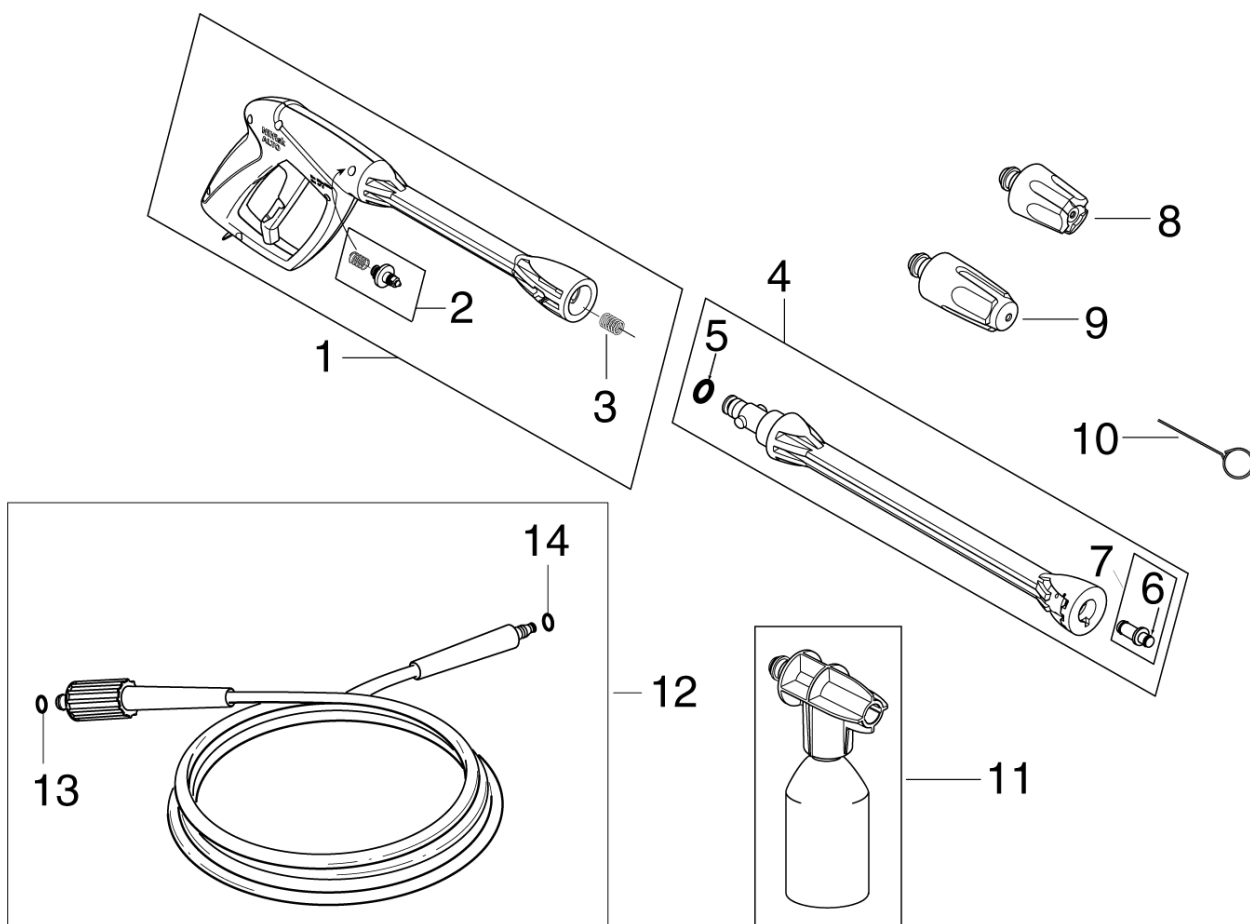

PARTS LIST

2020.02.02

TABLE OF CONTENTS

Overview1
Spray handle and nozzles G23

No.	Part No.	Qty.	Description	Part Note
01	126486831	1	SWITCH CPL	
02	6481094	1	FILTER	
03	1402809	1	QUICK COUPLING MALE W.	
04	126486830	1	LANCE HOLDER	[1]
05	126486829	1	CABLE HOLDER	[2]
06	126486832	1	WHEELS & HANDLE KIT C110	[3]
07	6520844	1	CLEANING TOOL, BLACK	

Part Notes:

- [1] - Machine outphased 2003
- [2] - STOCK COVERS GUARANTEE
- [3] - GUARANTEE DATE EXPIRED

No.	Part No.	Qty.	Description	Part Note
01	128500062	1	G2 GUN HANDLE GREEN SP	[1]
02	126481133	1	KIT F.G3 GUN SPRING &	
03	2602500	1	SPRING	
04	128500663	1	G2 SPRAY LANCE	
05	126481125	1	O RING F LANCES	
06	3004312	1	O RING	
07	126481109	1	LOW PRESSURE NOZZLE	
08	126481114	1	TORNADO G2	[2]
09	126481123	1	POWERSPEED G2	
10	6520844	1	CLEANING TOOL, BLACK	
11	128500077	1	C&C FOAMSPRAYER WITH BOTT	
12	126481137	1	HOSE 5M	
13	3001211	1	O-RING 9.6X2.4 NITRIL 70	
13	6411218	1	BAG WITH 10 O-RINGS 30012	
14	3004304	1	O-RING	
	128500861	1	GERNI SHORT FIXED BRUSH CC	[3]