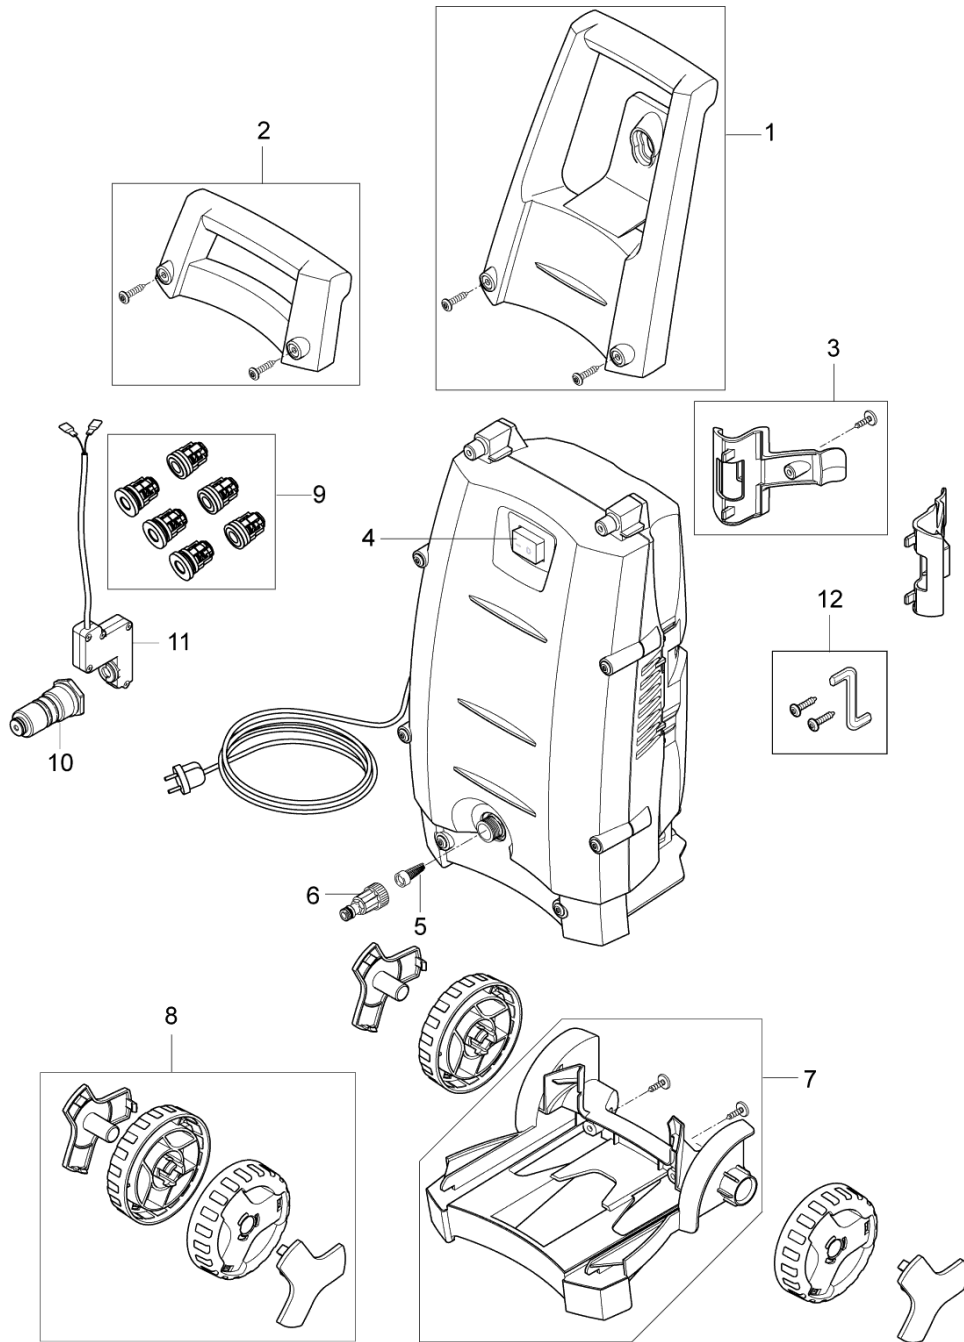

PARTS LIST

2020.02.02

TABLE OF CONTENTS

Overview1
Default accessories3

No.	Part No.	Qty.	Description	Part Note
01	128307062	1	C110.3 HANDLE W. 2 SCREWS	[1]
02	128307061	1	C100.5 HANDLE W. 2 SCREWS	[2]
03	128307060	1	ACCESSORY HOOK W. 1 SCREW	[3]
04	126486831	1	SWITCH CPL	
05	6481094	1	FILTER	
06	1402809	1	QUICK COUPLING MALE W.	
07	128307063	1	WHEEL BRACKET W. 2 SCREWS	[4]
08	128307065	1	WHEEL CPL. GERNI	[4]
09	126486773	1	REP.KIT VALVE SYSTEM	[4]
10	127410240	1	START/STOP VALVE COMPLETE	
11	128500013	1	MICRO SWITCH	
12	128500322	1	SCREW AND ALLEN KEY FOR	

Part Notes:

- [1] - CLASSIC C100.2
STOCK COVERS GUARANTEE
- [2] - CLASSIC C110.2
STOCK COVERS GUARANTEE
- [3] - NO LONGER AVAILABLE
- [4] - STOCK COVERS GUARANTEE

No.	Part No.	Qty.	Description	Part Note
01	128500077	1	C&C FOAMSPRAYER WITH BOTT	
01	126481122	1	TORNADO G2	[1]
01	126481137	1	HOSE 5M	
01	128500070	1	G2 SPRAY HANDLE	
01	128500073	1	G2 C&C SPRAY LANCE	
01	6520844	1	CLEANING TOOL, BLACK	
01	126481123	1	POWERSPEED G2	