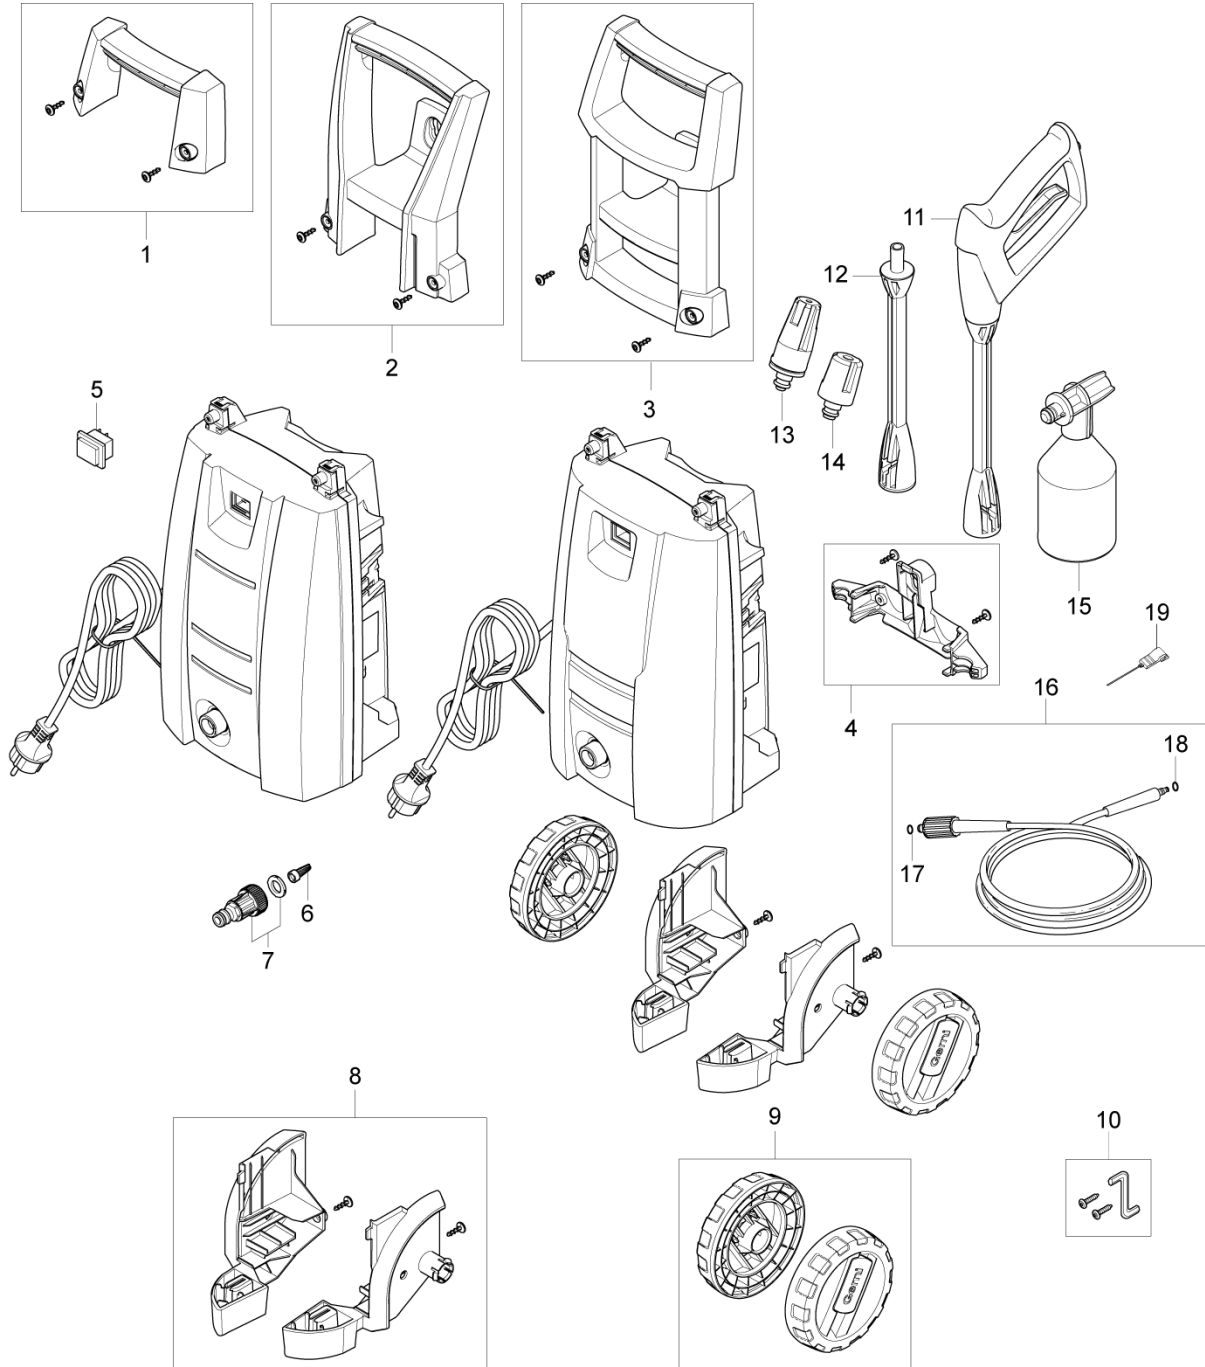

PARTS LIST

2020.02.02

TABLE OF CONTENTS

Overview COMPACT 2013.....	1
Motor pump Compact 2013.....	3
Accessoires CLASSIC 2013.....	5
Spray handle and nozzles G2.....	7

No.	Part No.	Qty.	Description	Part Note
0	128500862	1	10 PCS. 4C BOX CLASSIC 115.3	[1]
0	128500466	1	10PCS 4C CAR TOP BOX C110.4 NZ	[2]
0	128500863	1	10 PCS. 4C BOX CLASSIC 120.4	[1]
0	128500866	1	10 PCS. 4C BOX CLASSIC 120.4 TITAN	[1]
0	128500465	1	CAR TOP BOX C110.4/C120.6 NZ	[3]
1	31000513	1	HANDLE SMALL INCL 2	[4]
2	31000525	1	HANDLE MEDIUM INCL 2	[4]
4	31000523	1	ACCESSORY BRIDGE KIT	[4]
5	126486831	1	SWITCH CPL	
6	6481094	1	FILTER	
7	1402809	1	QUICK COUPLING MALE W.	
8	31000522	1	WHEEL BRACKET KIT	
9	31000521	1	WHEEL KIT 2 PCS	
10	128500322	1	SCREW AND ALLEN KEY FOR	
11	128500062	1	G2 GUN HANDLE GREEN SP	[4]
12	128500063	1	G2 NOZZLE TUBE GREEN SP	
13	128500298	1	C&C POWERSPEED	
14	126481122	1	TORNADO G2	
14	126487801	1	TORNADO NOZZLE G2 GREEN 1	
15	128500077	1	C&C FOAMSPRAYER WITH BOTT	
16	126481137	1	HOSE 5M	
16	126481138	1	HOSE 6M	
17	3001211	1	O-RING 9.6X2.4 NITRIL 70	
17	6411218	1	BAG WITH 10 O-RINGS 30012	
18	3004304	1	O-RING	
19	6520844	1	CLEANING TOOL, BLACK	

Part Notes:

- [1] - NEVER LAUNCHED
- [2] - NO LONGER AVAILABLE
- [3] - PRUNED ACCESSORY
- [4] - STOCK COVERS GUARANTEE

No.	Part No.	Qty.	Description	Part Note
0	5301425	1	PUMP OIL 46 1X1 L	
1	31000519	1	WOBBLE DISC KIT	
2	31000515	1	START STOP SYSTEM	
3	31000518	1	VALVE KIT	
4	31000516	1	SEALING KIT	
5	31000517	1	PUMP PISTON KIT	
6	31000514	1	MICRO SWITCH	
7	31000520	1	PUMP KIT	
8	31000832	1	CARBON BRUSH KIT 2 PCS	
8	31000833	1	CARBON BRUSH KIT 2 PCS	[1]