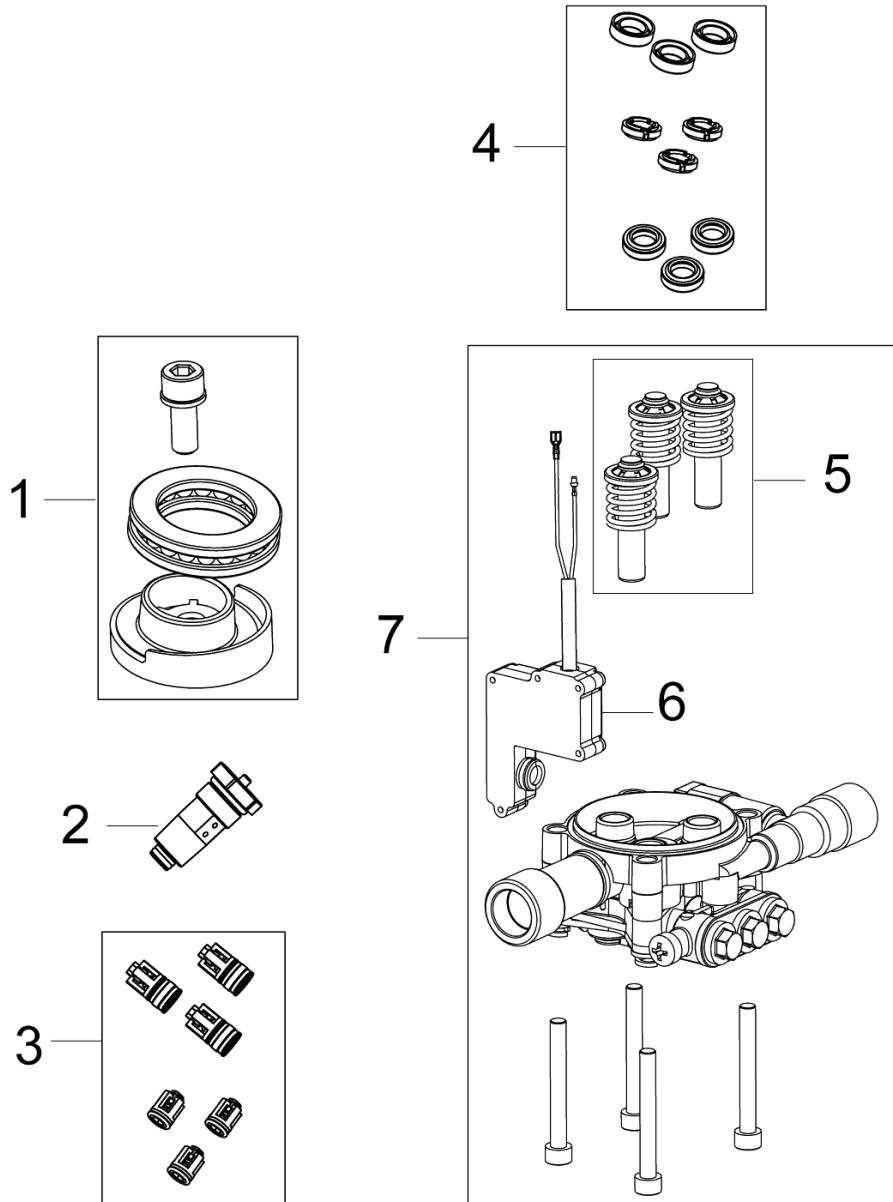

PARTS LIST

2020.02.02

TABLE OF CONTENTS

Overview COMPACT 2013.....	1
Motor pump Compact 2013.....	3
Accessoires CLASSIC 2013.....	5
Spray handle and nozzles G2.....	7

No.	Part No.	Qty.	Description	Part Note
0	128500862	1	10 PCS. 4C BOX CLASSIC 115.3	[1]
0	128500466	1	10PCS 4C CAR TOP BOX C110.4 NZ	[2]
0	128500863	1	10 PCS. 4C BOX CLASSIC 120.4	[1]
0	128500866	1	10 PCS. 4C BOX CLASSIC 120.4 TITAN	[1]
0	128500465	1	CAR TOP BOX C110.4/C120.6 NZ	[3]
1	31000513	1	HANDLE SMALL INCL 2	[4]
2	31000525	1	HANDLE MEDIUM INCL 2	[4]
4	31000523	1	ACCESSORY BRIDGE KIT	[4]
5	126486831	1	SWITCH CPL	
6	6481094	1	FILTER	
7	1402809	1	QUICK COUPLING MALE W.	
8	31000522	1	WHEEL BRACKET KIT	
9	31000521	1	WHEEL KIT 2 PCS	
10	128500322	1	SCREW AND ALLEN KEY FOR	
11	128500062	1	G2 GUN HANDLE GREEN SP	[4]
12	128500063	1	G2 NOZZLE TUBE GREEN SP	
13	128500298	1	C&C POWERSPEED	
14	126481122	1	TORNADO G2	
14	126487801	1	TORNADO NOZZLE G2 GREEN 1	
15	128500077	1	C&C FOAMSPRAYER WITH BOTT	
16	126481137	1	HOSE 5M	
16	126481138	1	HOSE 6M	
17	3001211	1	O-RING 9.6X2.4 NITRIL 70	
17	6411218	1	BAG WITH 10 O-RINGS 30012	
18	3004304	1	O-RING	
19	6520844	1	CLEANING TOOL, BLACK	

Part Notes:

- [1] - NEVER LAUNCHED
- [2] - NO LONGER AVAILABLE
- [3] - PRUNED ACCESSORY
- [4] - STOCK COVERS GUARANTEE

No.	Part No.	Qty.	Description	Part Note
0	5301425	1	PUMP OIL 46 1X1 L	
1	31000519	1	WOBBLE DISC KIT	
2	31000515	1	START STOP SYSTEM	
3	31000518	1	VALVE KIT	
4	31000516	1	SEALING KIT	
5	31000517	1	PUMP PISTON KIT	
6	31000514	1	MICRO SWITCH	
7	31000520	1	PUMP KIT	
8	31000832	1	CARBON BRUSH KIT 2 PCS	
8	31000833	1	CARBON BRUSH KIT 2 PCS	[1]