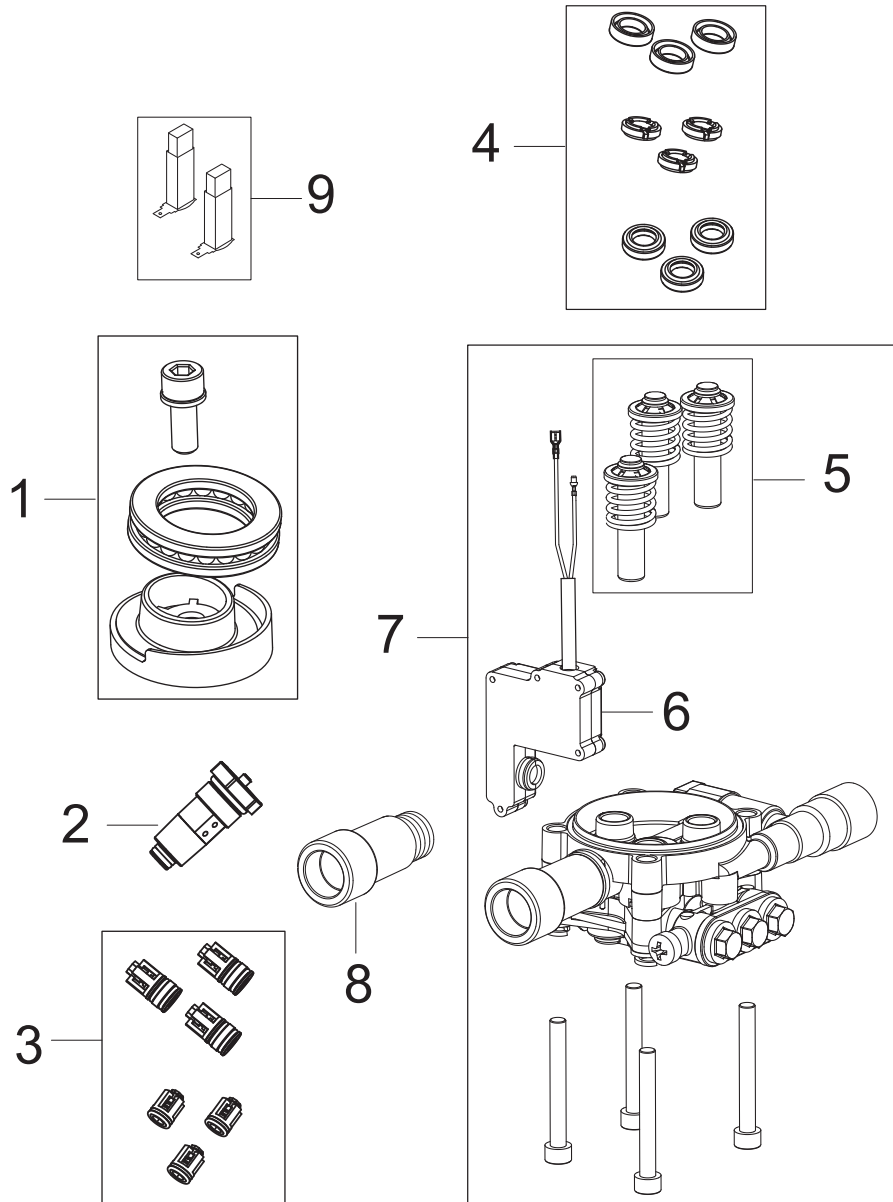

PARTS LIST

2020.02.02

TABLE OF CONTENTS

Overview1
Motor pump3

No.	Part No.	Qty.	Description	Part Note
0	128500918		10 PCS 4C BOX CLASSIC 110.5	
0	128500920		10 PCS 4C BOX CLASSIC 115.5 PC	
0	128500919		10 PCS 4C BOX CLASSIC 115.5 CAR	
1	31001109	1	HANDLE MEDIUM INCL 2	
2	126486831	1	SWITCH CPL	
3	6481094	1	FILTER	
4	1402809	1	QUICK COUPLING MALE W.	
5		1	Motor	[1]
6	31001110	1	WHEEL BRACKET KIT SMALL	
7	31000521	1	WHEEL KIT 2 PCS	
8	6520844	1	CLEANING TOOL, BLACK	
9	128500909	1	G1 GUN GERNI	[2]
10	128500063	1	G2 NOZZLE TUBE GREEN SP	
11	126481122	1	TORNADO G2	
11	126487801	1	TORNADO NOZZLE G2 GREEN 1	
12	128500298	1	C&C POWERSPEED	
13	128500077	1	C&C FOAMSPRAYER WITH BOTT	
14	31001107	1	HOSE 5M	
15	3001211	1	O-RING 9.6X2.4 NITRIL 70	
15	6411218	1	BAG WITH 10 O-RINGS 30012	
16	3004304	1	O-RING	
17	31001128	1	ACCESSORY BRIDGE KIT SMALL	

Part Notes:

- [1] - Motor pump
 [2] - PRUNED - NO REPLACEMENT

No.	Part No.	Qty.	Description	Part Note
1	31000519	1	WOBBLE DISC KIT	
2	31001106	1	START STOP SYSTEM SMALL	
3	31000518	1	VALVE KIT	
4	31000516	1	SEALING KIT	
5	31000517	1	PUMP PISTON KIT	
6	31000514	1	MICRO SWITCH	
7	31000520	1	PUMP KIT	
8	31000791	1	WATER INLET PLASTIC	[1]
9	31000832	1	CARBON BRUSH KIT 2 PCS	[2]
9	31000833	1	CARBON BRUSH KIT 2 PCS	[3]

Part Notes:

- [1] - Included in pos. 7 - 31000520 Pump kit
- [2] - C100, 105 and 110
- [3] - C120 and C125