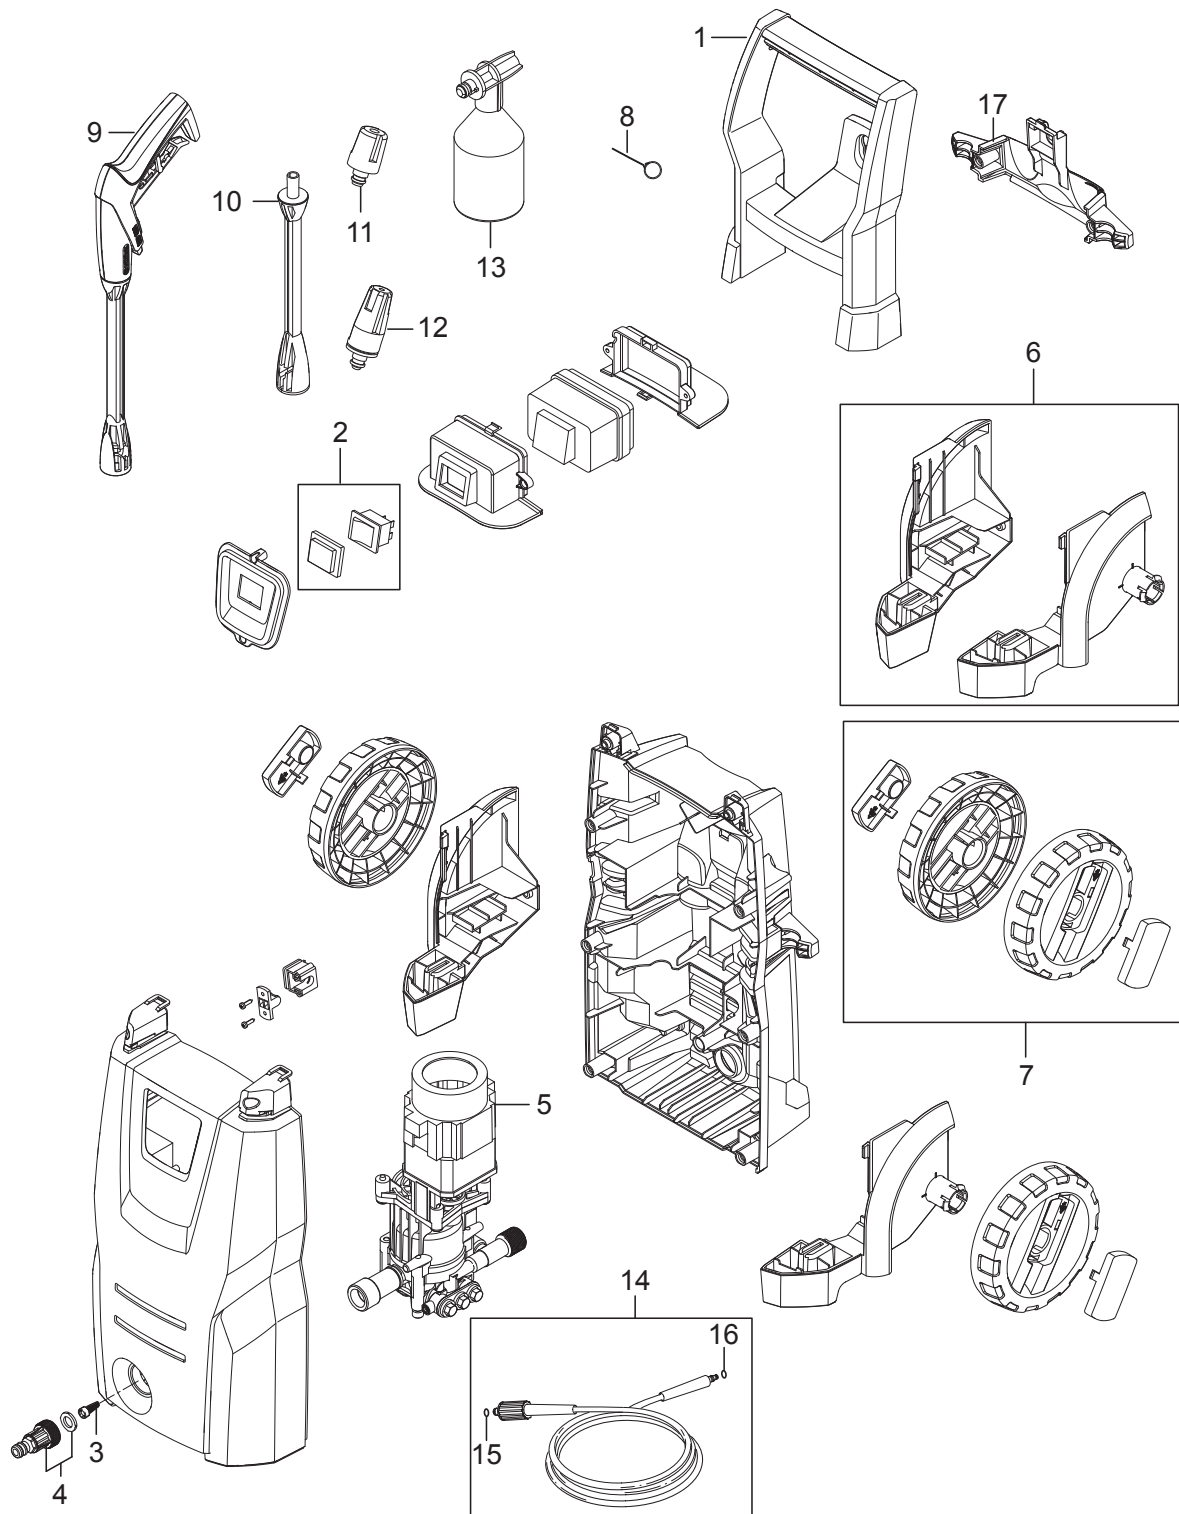

PARTS LIST

2020.02.02

TABLE OF CONTENTS

Overview1
Motor pump3

No.	Part No.	Qty.	Description	Part Note
0	128500918		10 PCS 4C BOX CLASSIC 110.5	
0	128500920		10 PCS 4C BOX CLASSIC 115.5 PC	
0	128500919		10 PCS 4C BOX CLASSIC 115.5 CAR	
1	31001109	1	HANDLE MEDIUM INCL 2	
2	126486831	1	SWITCH CPL	
3	6481094	1	FILTER	
4	1402809	1	QUICK COUPLING MALE W.	
5		1	Motor	[1]
6	31001110	1	WHEEL BRACKET KIT SMALL	
7	31000521	1	WHEEL KIT 2 PCS	
8	6520844	1	CLEANING TOOL, BLACK	
9	128500909	1	G1 GUN GERNI	[2]
10	128500063	1	G2 NOZZLE TUBE GREEN SP	
11	126481122	1	TORNADO G2	
11	126487801	1	TORNADO NOZZLE G2 GREEN 1	
12	128500298	1	C&C POWERSPEED	
13	128500077	1	C&C FOAMSPRAYER WITH BOTT	
14	31001107	1	HOSE 5M	
15	3001211	1	O-RING 9.6X2.4 NITRIL 70	
15	6411218	1	BAG WITH 10 O-RINGS 30012	
16	3004304	1	O-RING	
17	31001128	1	ACCESSORY BRIDGE KIT SMALL	

Part Notes:

- [1] - Motor pump
 [2] - PRUNED - NO REPLACEMENT

No.	Part No.	Qty.	Description	Part Note
1	31000519	1	WOBBLE DISC KIT	
2	31001106	1	START STOP SYSTEM SMALL	
3	31000518	1	VALVE KIT	
4	31000516	1	SEALING KIT	
5	31000517	1	PUMP PISTON KIT	
6	31000514	1	MICRO SWITCH	
7	31000520	1	PUMP KIT	
8	31000791	1	WATER INLET PLASTIC	[1]
9	31000832	1	CARBON BRUSH KIT 2 PCS	[2]
9	31000833	1	CARBON BRUSH KIT 2 PCS	[3]

Part Notes:

- [1] - Included in pos. 7 - 31000520 Pump kit
- [2] - C100, 105 and 110
- [3] - C120 and C125