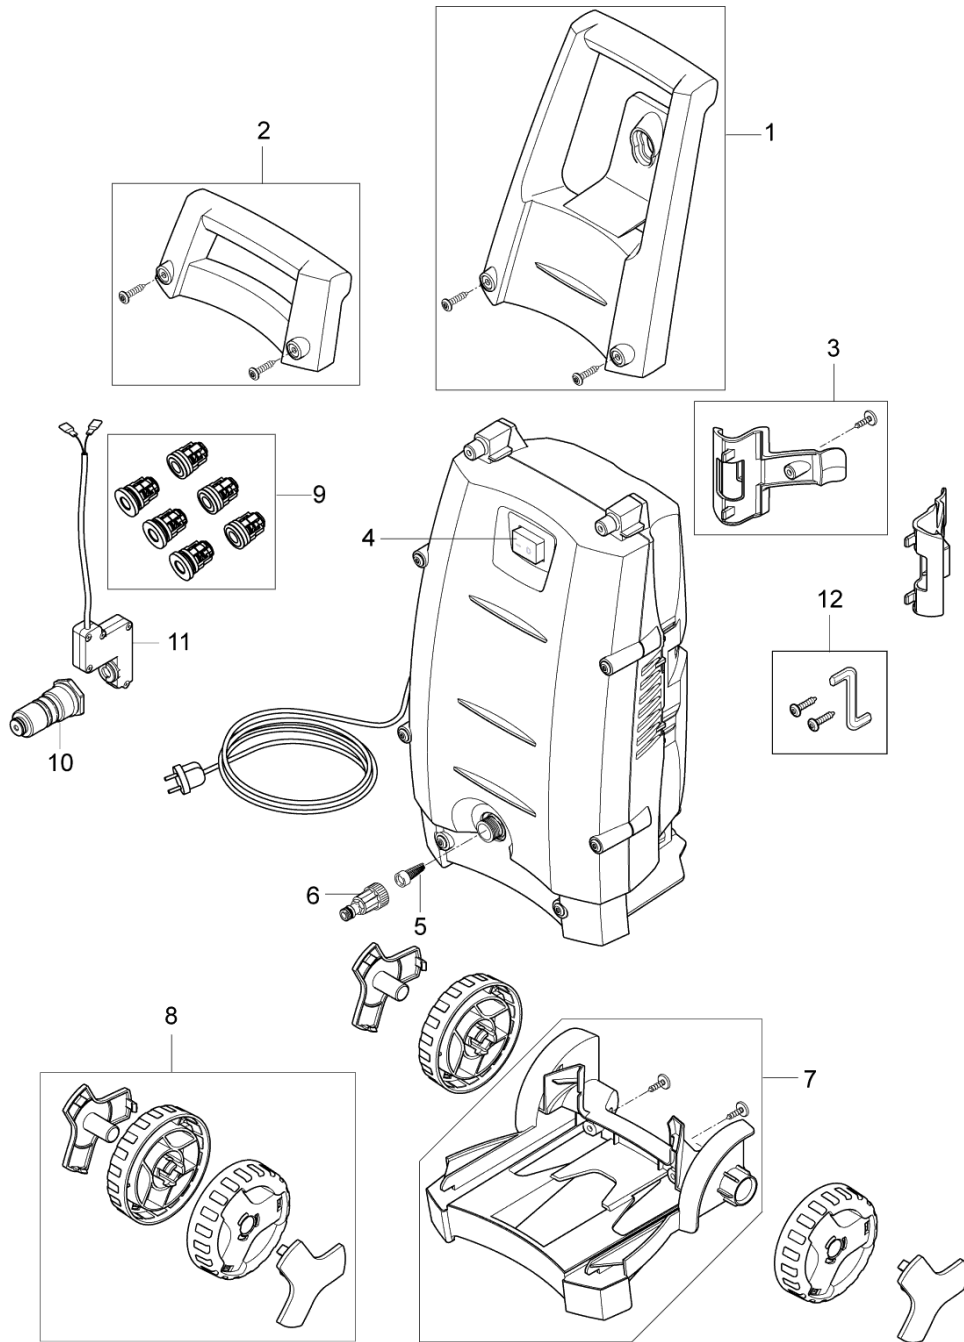

PARTS LIST

2020.02.02

TABLE OF CONTENTS

Overview1
Default accessories3

No.	Part No.	Qty.	Description	Part Note
02	128500087	1	HANDLE	[1]
03	128307060	1	ACCESSORY HOOK W. 1 SCREW	[2]
04	126486831	1	SWITCH CPL	
05	6481094	1	FILTER	
06	1402809	1	QUICK COUPLING MALE W.	
07	128307063	1	WHEEL BRACKET W. 2 SCREWS	[3]
08	128307065	1	WHEEL CPL. GERNI	[3]
09	126486773	1	REP.KIT VALVE SYSTEM	[3]
10	127410240	1	START/STOP VALVE COMPLETE	
11	128500013	1	MICRO SWITCH	
12	128500322	1	SCREW AND ALLEN KEY FOR	

Part Notes:

- [1] - GUARANTEE DATE EXPIRED
- [2] - NO LONGER AVAILABLE
- [3] - STOCK COVERS GUARANTEE

No.	Part No.	Qty.	Description	Part Note
00	128500062	1	G2 GUN HANDLE GREEN SP	[1]
00	128500663	1	G2 SPRAY LANCE	[2]
01	126481122	1	TORNADO G2	[2]
01	126481137	1	HOSE 5M	[2]
01	128500077	1	C&C FOAMSPRAYER WITH BOTT	[2]
01	126481123	1	POWERSPEED G2	[2]
01	6520844	1	CLEANING TOOL, BLACK	
02	128500701	1	GERNI COMPACT PATIO ACC	