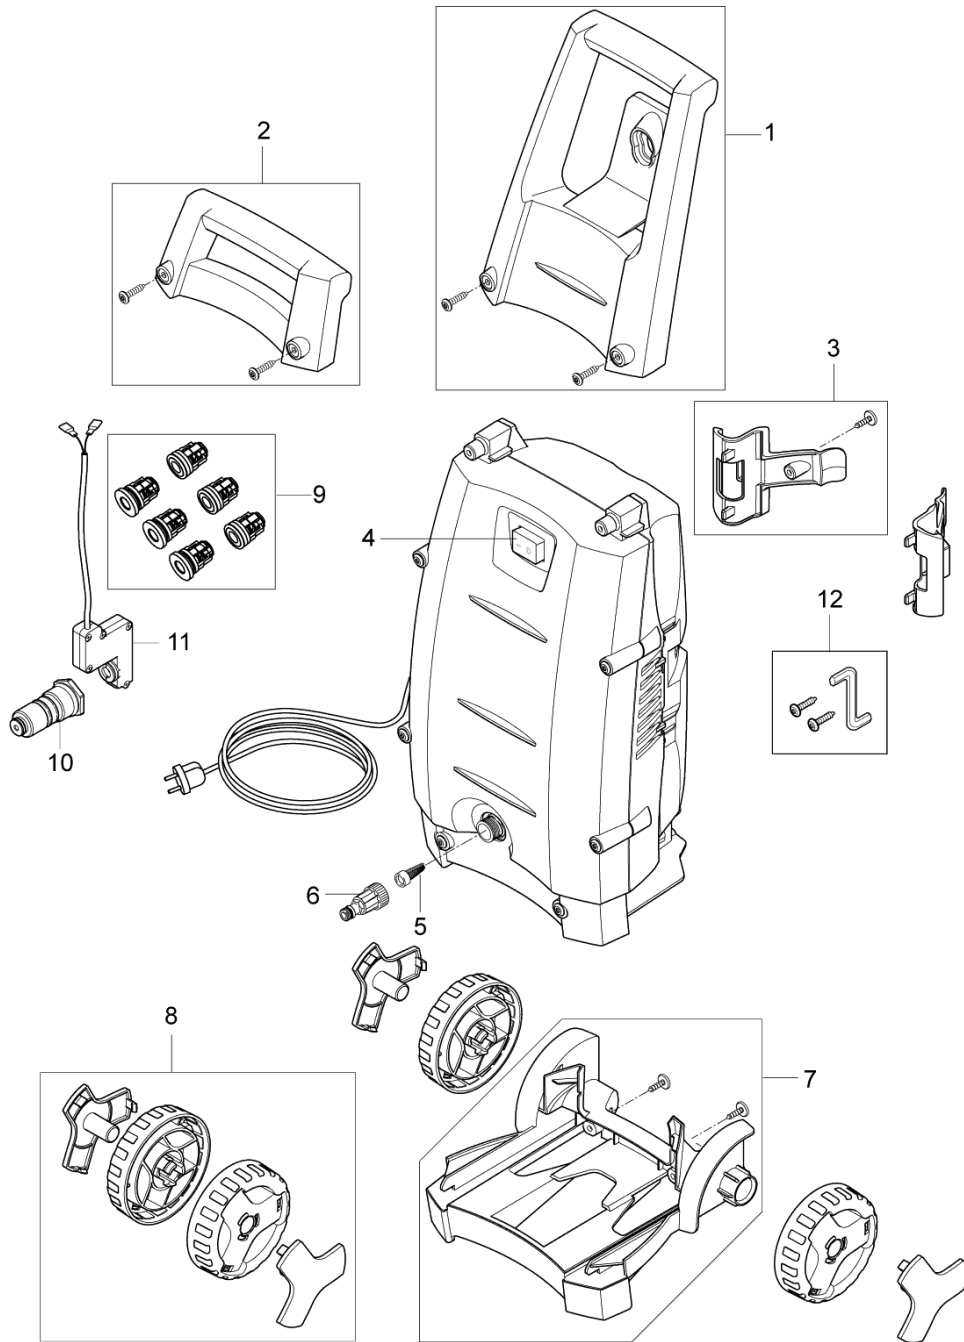

PARTS LIST

2020.02.02

TABLE OF CONTENTS

Overview	1
Default accessories	3

No.	Part No.	Qty.	Description	Part Note
02	128500087	1	HANDLE	[1]
03	128307060	1	ACCESSORY HOOK W. 1 SCREW	[2]
04	126486831	1	SWITCH CPL	
05	6481094	1	FILTER	
06	1402809	1	QUICK COUPLING MALE W.	
07	128307063	1	WHEEL BRACKET W. 2 SCREWS	[3]
08	128307065	1	WHEEL CPL. GERNI	[3]
09	126486773	1	REP.KIT VALVE SYSTEM	[3]
10	127410240	1	START/STOP VALVE COMPLETE	
11	128500013	1	MICRO SWITCH	
12	128500322	1	SCREW AND ALLEN KEY FOR	

Part Notes:

- [1] - GUARANTEE DATE EXPIRED
- [2] - NO LONGER AVAILABLE
- [3] - STOCK COVERS GUARANTEE

No.	Part No.	Qty.	Description	Part Note
00	128500062	1	G2 GUN HANDLE GREEN SP	[1]
00	128500663	1	G2 SPRAY LANCE	[2]
01	126481122	1	TORNADO G2	[2]
01	126481137	1	HOSE 5M	[2]
01	128500077	1	C&C FOAMSPRAYER WITH BOTT	[2]
01	126481123	1	POWERSPEED G2	[2]
01	6520844	1	CLEANING TOOL, BLACK	
02	128500701	1	GERNI COMPACT PATIO ACC	