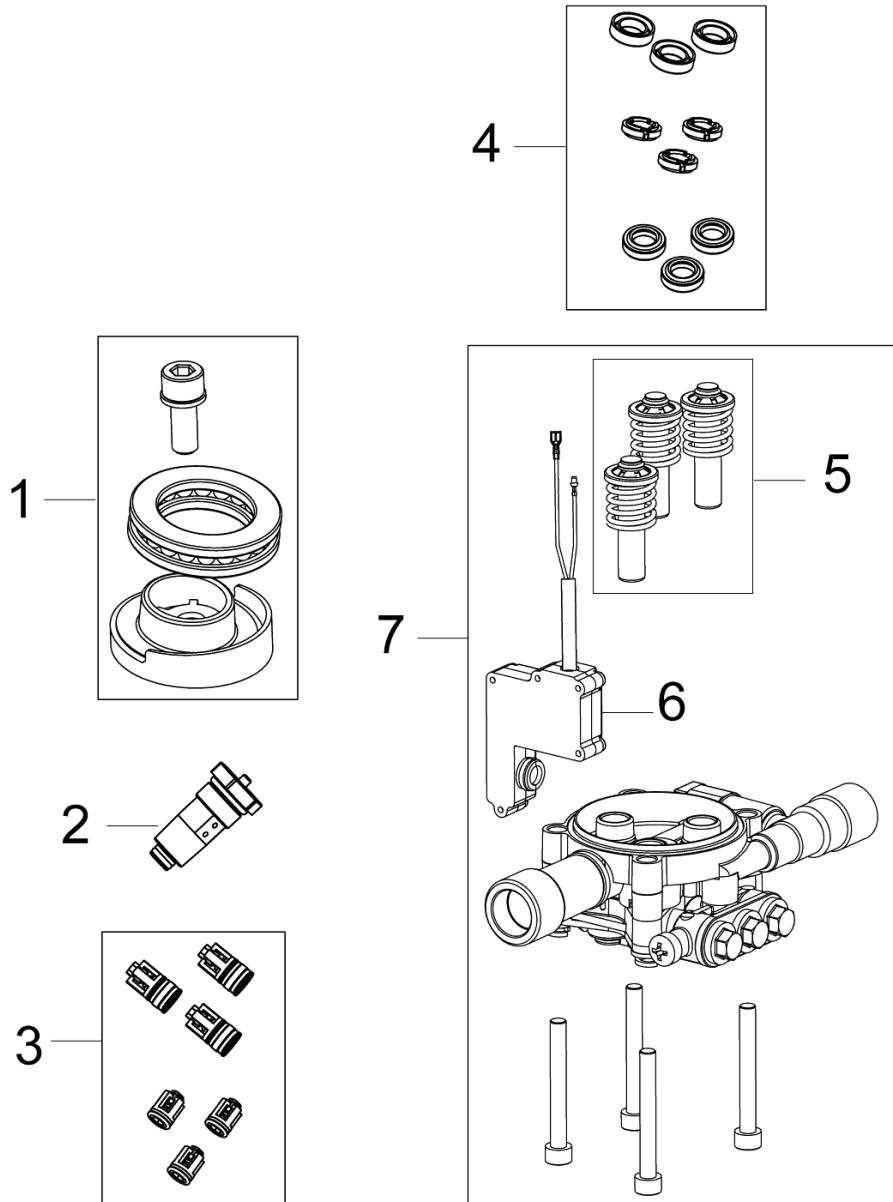

# TABLE OF CONTENTS

---

Overview COMPACT 2013.....	1
Motor pump Compact 2013.....	3
Accessoires CLASSIC 2013.....	5
Spray handle and nozzles G2.....	7

No.	Part No.	Qty.	Description	Part Note
0	128500862	1	10 PCS. 4C BOX CLASSIC 115.3	[1]
0	128500466	1	10PCS 4C CAR TOP BOX C110.4 NZ	[2]
0	128500863	1	10 PCS. 4C BOX CLASSIC 120.4	[1]
0	128500866	1	10 PCS. 4C BOX CLASSIC 120.4 TITAN	[1]
0	128500465	1	CAR TOP BOX C110.4/C120.6 NZ	[3]
1	31000513	1	HANDLE SMALL INCL 2	[4]
2	31000525	1	HANDLE MEDIUM INCL 2	[4]
4	31000523	1	ACCESSORY BRIDGE KIT	[4]
5	126486831	1	SWITCH CPL	
6	6481094	1	FILTER	
7	1402809	1	QUICK COUPLING MALE W.	
8	31000522	1	WHEEL BRACKET KIT	
9	31000521	1	WHEEL KIT 2 PCS	
10	128500322	1	SCREW AND ALLEN KEY FOR	
11	128500062	1	G2 GUN HANDLE GREEN SP	[4]
12	128500063	1	G2 NOZZLE TUBE GREEN SP	
13	128500298	1	C&C POWERSPEED	
14	126481122	1	TORNADO G2	
14	126487801	1	TORNADO NOZZLE G2 GREEN 1	
15	128500077	1	C&C FOAMSPRAYER WITH BOTT	
16	126481137	1	HOSE 5M	
16	126481138	1	HOSE 6M	
17	3001211	1	O-RING 9.6X2.4 NITRIL 70	
17	6411218	1	BAG WITH 10 O-RINGS 30012	
18	3004304	1	O-RING	
19	6520844	1	CLEANING TOOL, BLACK	

Part Notes:

- [1] - NEVER LAUNCHED
- [2] - NO LONGER AVAILABLE
- [3] - PRUNED ACCESSORY
- [4] - STOCK COVERS GUARANTEE

No.	Part No.	Qty.	Description	Part Note
0	5301425	1	PUMP OIL 46 1X1 L	
1	31000519	1	WOBBLE DISC KIT	
2	31000515	1	START STOP SYSTEM	
3	31000518	1	VALVE KIT	
4	31000516	1	SEALING KIT	
5	31000517	1	PUMP PISTON KIT	
6	31000514	1	MICRO SWITCH	
7	31000520	1	PUMP KIT	
8	31000832	1	CARBON BRUSH KIT 2 PCS	
8	31000833	1	CARBON BRUSH KIT 2 PCS	[1]