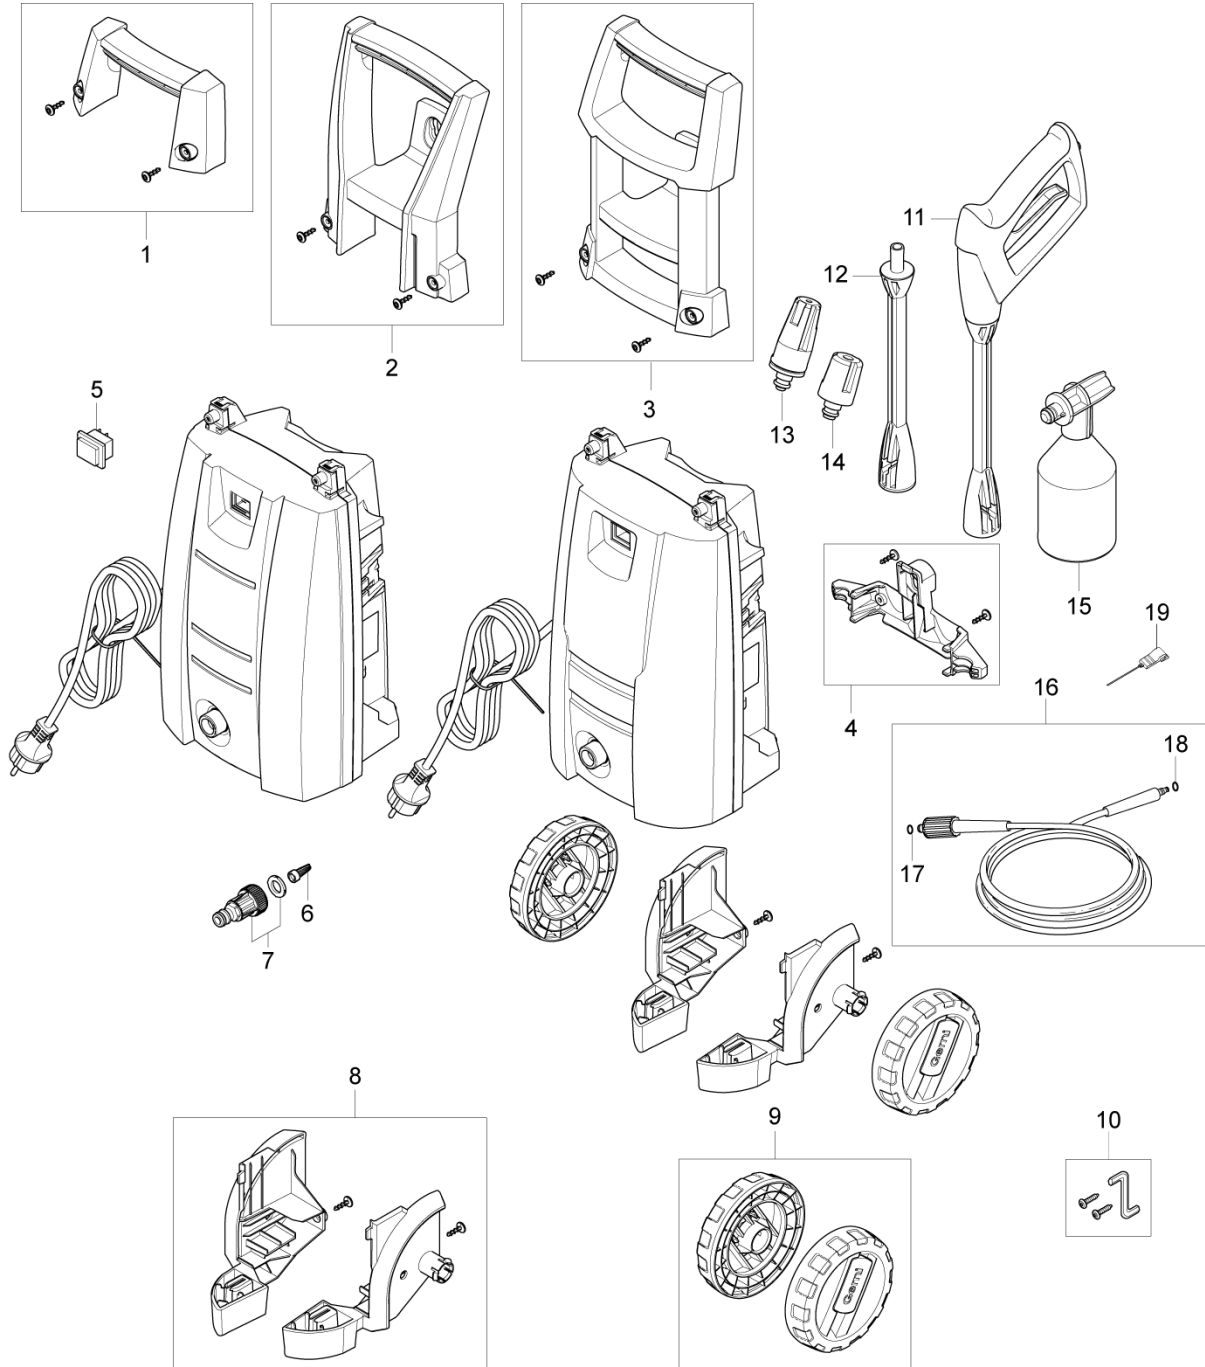

# TABLE OF CONTENTS

---

Overview COMPACT 2013.....	1
Motor pump Compact 2013.....	3
Accessoires CLASSIC 2013.....	5
Spray handle and nozzles G2.....	7

No.	Part No.	Qty.	Description	Part Note
0	128500862	1	10 PCS. 4C BOX CLASSIC 115.3	[1]
0	128500466	1	10PCS 4C CAR TOP BOX C110.4 NZ	[2]
0	128500863	1	10 PCS. 4C BOX CLASSIC 120.4	[1]
0	128500866	1	10 PCS. 4C BOX CLASSIC 120.4 TITAN	[1]
0	128500465	1	CAR TOP BOX C110.4/C120.6 NZ	[3]
1	31000513	1	HANDLE SMALL INCL 2	[4]
2	31000525	1	HANDLE MEDIUM INCL 2	[4]
4	31000523	1	ACCESSORY BRIDGE KIT	[4]
5	126486831	1	SWITCH CPL	
6	6481094	1	FILTER	
7	1402809	1	QUICK COUPLING MALE W.	
8	31000522	1	WHEEL BRACKET KIT	
9	31000521	1	WHEEL KIT 2 PCS	
10	128500322	1	SCREW AND ALLEN KEY FOR	
11	128500062	1	G2 GUN HANDLE GREEN SP	[4]
12	128500063	1	G2 NOZZLE TUBE GREEN SP	
13	128500298	1	C&C POWERSPEED	
14	126481122	1	TORNADO G2	
14	126487801	1	TORNADO NOZZLE G2 GREEN 1	
15	128500077	1	C&C FOAMSPRAYER WITH BOTT	
16	126481137	1	HOSE 5M	
16	126481138	1	HOSE 6M	
17	3001211	1	O-RING 9.6X2.4 NITRIL 70	
17	6411218	1	BAG WITH 10 O-RINGS 30012	
18	3004304	1	O-RING	
19	6520844	1	CLEANING TOOL, BLACK	

Part Notes:

- [1] - NEVER LAUNCHED
- [2] - NO LONGER AVAILABLE
- [3] - PRUNED ACCESSORY
- [4] - STOCK COVERS GUARANTEE

No.	Part No.	Qty.	Description	Part Note
0	5301425	1	PUMP OIL 46 1X1 L	
1	31000519	1	WOBBLE DISC KIT	
2	31000515	1	START STOP SYSTEM	
3	31000518	1	VALVE KIT	
4	31000516	1	SEALING KIT	
5	31000517	1	PUMP PISTON KIT	
6	31000514	1	MICRO SWITCH	
7	31000520	1	PUMP KIT	
8	31000832	1	CARBON BRUSH KIT 2 PCS	
8	31000833	1	CARBON BRUSH KIT 2 PCS	[1]