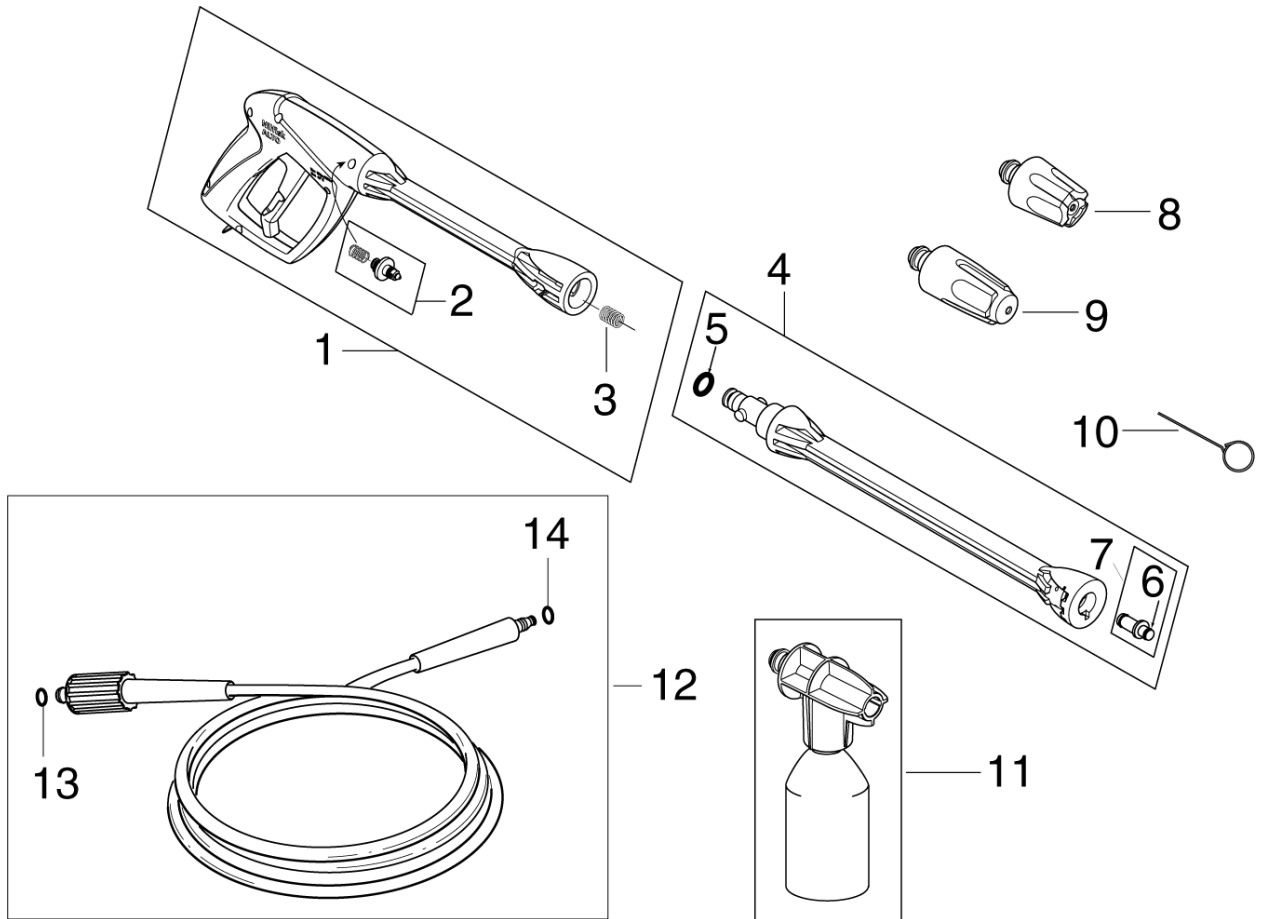

No.	Part No.	Qty.	Description	Part Note
01	128500062	1	G2 GUN HANDLE GREEN SP	[1]
02	126481133	1	KIT F.G3 GUN SPRING &	
03	2602500	1	SPRING	
04	128500663	1	G2 SPRAY LANCE	
05	126481125	1	O RING F LANCES	
06	3004312	1	O RING	
07	126481109	1	LOW PRESSURE NOZZLE	
08	126481114	1	TORNADO G2	[2]
09	126481123	1	POWERSPEED G2	
10	6520844	1	CLEANING TOOL, BLACK	
11	128500077	1	C&C FOAMSPRAYER WITH BOTT	
12	126481137	1	HOSE 5M	
13	3001211	1	O-RING 9.6X2.4 NITRIL 70	
13	6411218	1	BAG WITH 10 O-RINGS 30012	
14	3004304	1	O-RING	
	128500861	1	GERNI SHORT FIXED BRUSH CC	[3]

Part Notes:

- [1] - STOCK COVERS GUARANTEE
- [2] - (0 dot)
- [3] - NEVER LAUNCHED