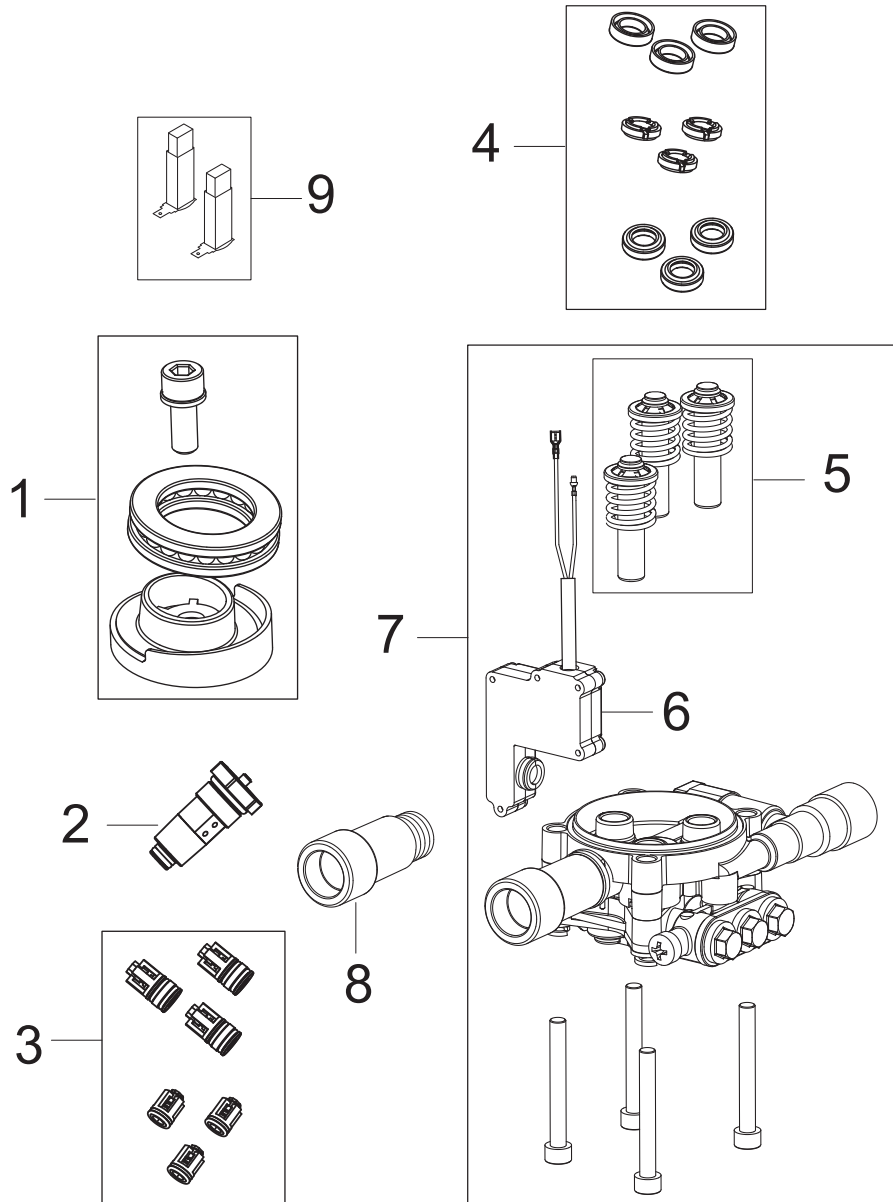

PARTS LIST

2020.02.02

TABLE OF CONTENTS

Overview1
Motor pump3

No.	Part No.	Qty.	Description	Part Note
0	128500918		10 PCS 4C BOX CLASSIC 110.5	
0	128500920		10 PCS 4C BOX CLASSIC 115.5 PC	
0	128500919		10 PCS 4C BOX CLASSIC 115.5 CAR	
1	31001109	1	HANDLE MEDIUM INCL 2	
2	126486831	1	SWITCH CPL	
3	6481094	1	FILTER	
4	1402809	1	QUICK COUPLING MALE W.	
5		1	Motor	[1]
6	31001110	1	WHEEL BRACKET KIT SMALL	
7	31000521	1	WHEEL KIT 2 PCS	
8	6520844	1	CLEANING TOOL, BLACK	
9	128500909	1	G1 GUN GERNI	[2]
10	128500063	1	G2 NOZZLE TUBE GREEN SP	
11	126481122	1	TORNADO G2	
11	126487801	1	TORNADO NOZZLE G2 GREEN 1	
12	128500298	1	C&C POWERSPEED	
13	128500077	1	C&C FOAMSPRAYER WITH BOTT	
14	31001107	1	HOSE 5M	
15	3001211	1	O-RING 9.6X2.4 NITRIL 70	
15	6411218	1	BAG WITH 10 O-RINGS 30012	
16	3004304	1	O-RING	
17	31001128	1	ACCESSORY BRIDGE KIT SMALL	

Part Notes:

- [1] - Motor pump
- [2] - PRUNED - NO REPLACEMENT

No.	Part No.	Qty.	Description	Part Note
1	31000519	1	WOBBLE DISC KIT	
2	31001106	1	START STOP SYSTEM SMALL	
3	31000518	1	VALVE KIT	
4	31000516	1	SEALING KIT	
5	31000517	1	PUMP PISTON KIT	
6	31000514	1	MICRO SWITCH	
7	31000520	1	PUMP KIT	
8	31000791	1	WATER INLET PLASTIC	[1]
9	31000832	1	CARBON BRUSH KIT 2 PCS	[2]
9	31000833	1	CARBON BRUSH KIT 2 PCS	[3]

Part Notes:

- [1] - Included in pos. 7 - 31000520 Pump kit
- [2] - C100, 105 and 110
- [3] - C120 and C125