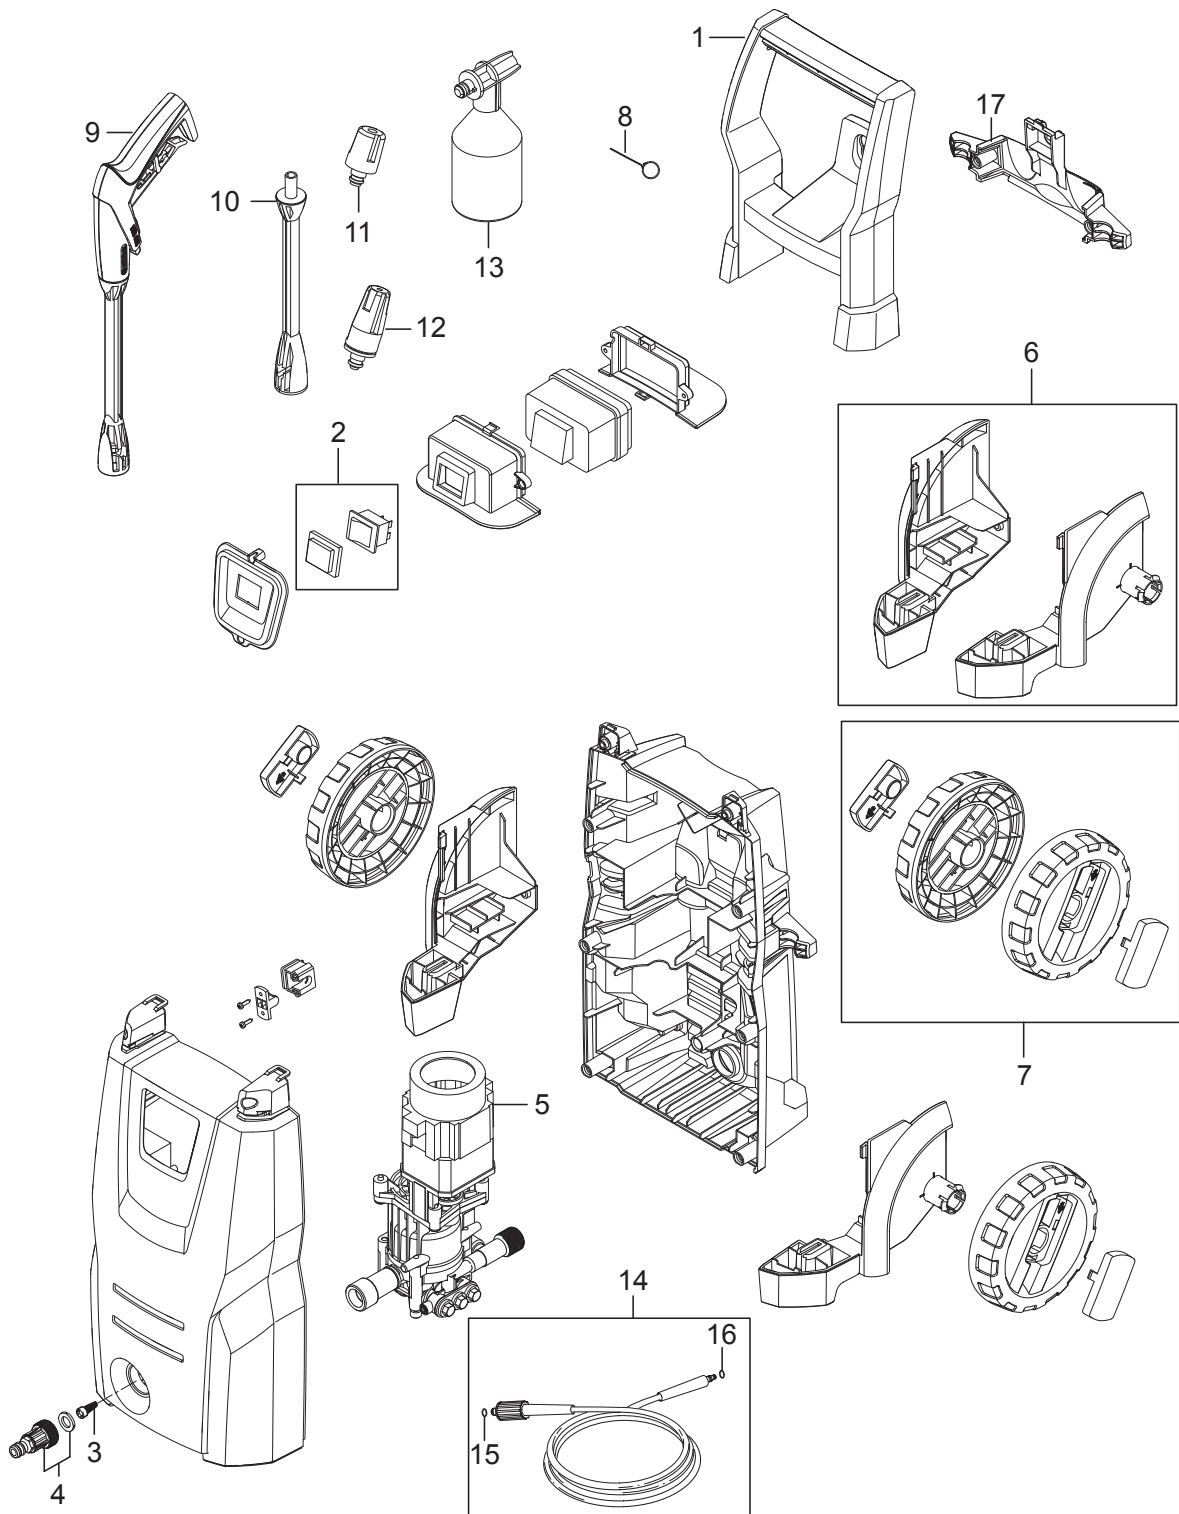

PARTS LIST

2020.02.02

TABLE OF CONTENTS

Overview1
Motor pump3

No.	Part No.	Qty.	Description	Part Note
0	128500918		10 PCS 4C BOX CLASSIC 110.5	
0	128500920		10 PCS 4C BOX CLASSIC 115.5 PC	
0	128500919		10 PCS 4C BOX CLASSIC 115.5 CAR	
1	31001109	1	HANDLE MEDIUM INCL 2	
2	126486831	1	SWITCH CPL	
3	6481094	1	FILTER	
4	1402809	1	QUICK COUPLING MALE W.	
5		1	Motor	[1]
6	31001110	1	WHEEL BRACKET KIT SMALL	
7	31000521	1	WHEEL KIT 2 PCS	
8	6520844	1	CLEANING TOOL, BLACK	
9	128500909	1	G1 GUN GERNI	[2]
10	128500063	1	G2 NOZZLE TUBE GREEN SP	
11	126481122	1	TORNADO G2	
11	126487801	1	TORNADO NOZZLE G2 GREEN 1	
12	128500298	1	C&C POWERSPEED	
13	128500077	1	C&C FOAMSPRAYER WITH BOTT	
14	31001107	1	HOSE 5M	
15	3001211	1	O-RING 9.6X2.4 NITRIL 70	
15	6411218	1	BAG WITH 10 O-RINGS 30012	
16	3004304	1	O-RING	
17	31001128	1	ACCESSORY BRIDGE KIT SMALL	

Part Notes:

- [1] - Motor pump
- [2] - PRUNED - NO REPLACEMENT

No.	Part No.	Qty.	Description	Part Note
1	31000519	1	WOBBLE DISC KIT	
2	31001106	1	START STOP SYSTEM SMALL	
3	31000518	1	VALVE KIT	
4	31000516	1	SEALING KIT	
5	31000517	1	PUMP PISTON KIT	
6	31000514	1	MICRO SWITCH	
7	31000520	1	PUMP KIT	
8	31000791	1	WATER INLET PLASTIC	[1]
9	31000832	1	CARBON BRUSH KIT 2 PCS	[2]
9	31000833	1	CARBON BRUSH KIT 2 PCS	[3]

Part Notes:

- [1] - Included in pos. 7 - 31000520 Pump kit
- [2] - C100, 105 and 110
- [3] - C120 and C125