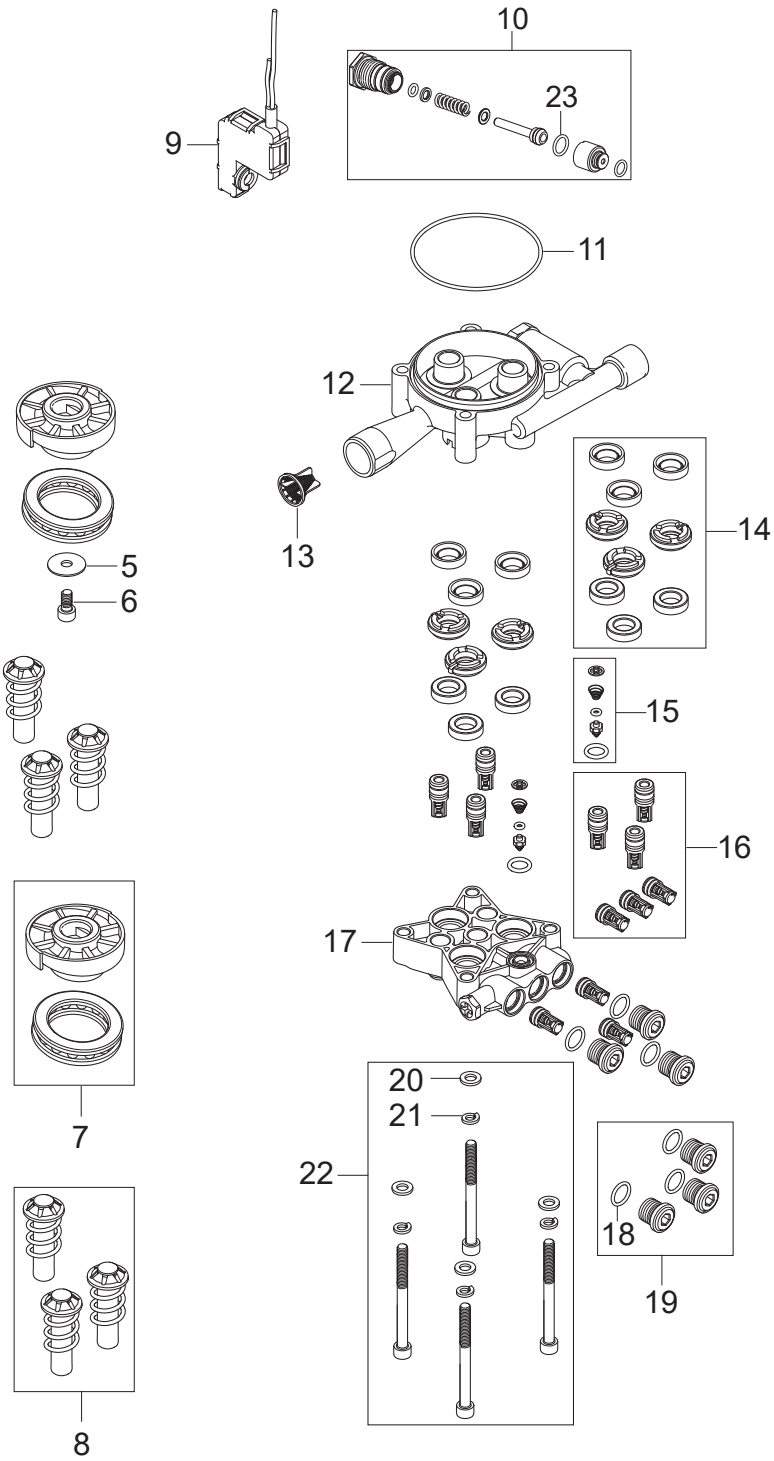

No.	Part No.	Qty.	Description	Part Note
5	127130066	1	WASHER D22XD6.4X1.5	
6	4818	1	CYLINDER SCREW M6X20 ISO 4762 ST 8.8/ZN	
7	127440248	1	8.1DEG. WOBBLE DISC KIT	
7	127440074	1	7.0DEG. WOBBLE DISC KIT	
8	127440075	1	DIA.12 PUMP PISTON KIT	
9	127440249	1	MICRO SWITCH BOX KIT	
10	127440077	1	START STOP SYSTEM KIT	
11	127440078	1	O-RING 72X2 SH90	
12	127440079	1	CYLINDER BLOCK	
13	6528574	1	WATER FILTER COMPLETE.	
14	128500993	1	THRUST COLLAR WATER KIT	
15	127440082	1	NON RETURN VALVE KIT	
16	127440083	1	SUCTION AND PRESSURE	
17	127440084	1	CYLINDER BLOCK WITH	
18	127440085	3	O-RING 11.7X2.0 SH90	
19	128500851	1	PRESSURE VALVE PLUG KIT	
20	127500029	4	WASHER	
21	127500050	4	SPRING WASHER	
22	127500071	1	SCREW M6X70 DIN 912 4PCS	
23	128500324	1	O-RING START/STOP VALVE