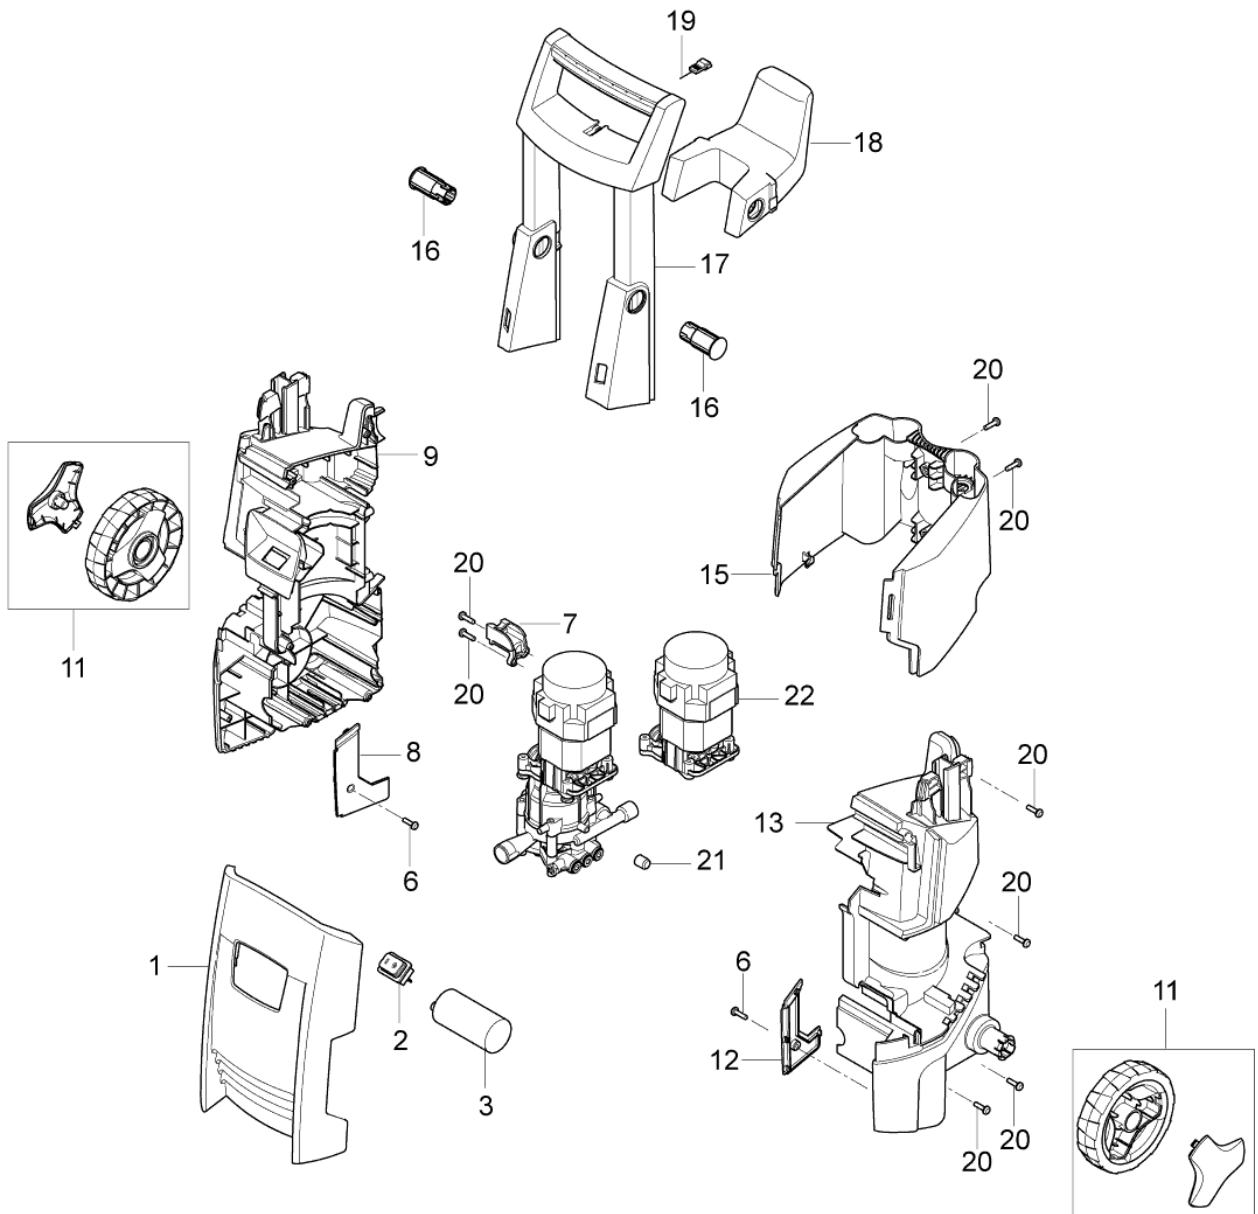

PARTS LIST

2020.02.02

TABLE OF CONTENTS

| | |
|---------------------------|---|
| Overview | 1 |
| Motor pump | 3 |
| Default accessories | 5 |

| No. | Part No. | Qty. | Description | Part Note |
|-----|-----------|------|------------------------------|-----------|
| 00 | 128500314 | 1 | BOX 10PCS GERNI C120.2 | [1] |
| 1 | 128500014 | 1 | FRONT COVER C120.2 | [2] |
| 2 | 127440198 | 1 | MAIN SWITCH | |
| 3 | 127440197 | 1 | CAPACITOR 30UF 500V FOR | |
| 6 | 127440056 | 2 | PLASTIC SCREW M4X16 | |
| 7 | 127440243 | 1 | CABLE RELIEF BLACK | |
| 8 | 127440244 | 1 | RIGHT LEG COVER BLACK C120.3 | |
| 9 | 127440245 | 1 | RIGHT CHASSIS BLACK | [2] |
| 11 | 128500015 | 2 | WHEEL KIT FOR C120.2 | |
| 12 | 127440092 | 1 | LEFT LEG COVER BLACK C120.3 | [2] |
| 13 | 127440246 | 1 | LEFT CHASSIS BLACK | [2] |
| 15 | 127440247 | 1 | REAR COVER BLACK | |
| 16 | 127440184 | 2 | PLUG FOR HOSE HOOK BLACK | |
| 17 | 127440067 | 1 | HANDLE | |
| 18 | 127440068 | 1 | HOSE HOOK | |
| 19 | 6520844 | 1 | CLEANING TOOL, BLACK | |
| 20 | 127440093 | 8 | PLASTIC SCREW KIT K15X18 | [3] |
| 21 | 128500029 | 1 | RUBBER MOUNT KIT | |
| 22 | 128500291 | 1 | MOTOR 1.7-1.8KW 230-240V | |