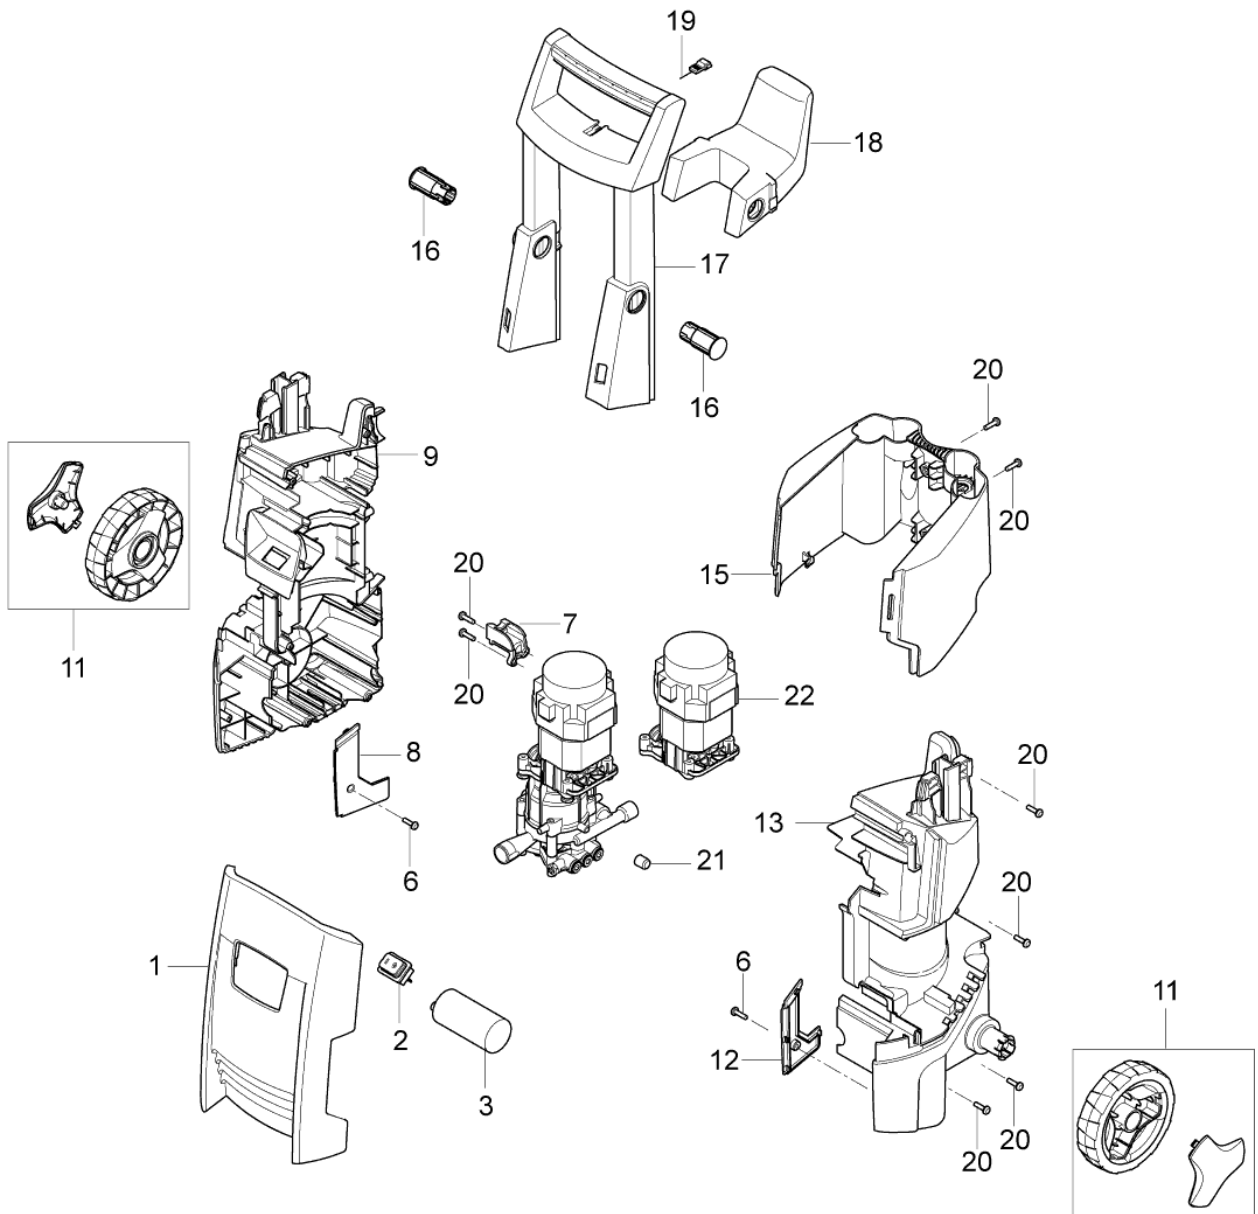

PARTS LIST

2020.02.02

TABLE OF CONTENTS

Overview	1
Motor pump	3
Accessoires CLASSIC 2013	5
Spray handle and nozzles G4	7

No.	Part No.	Qty.	Description	Part Note
00	128500314	1	BOX 10PCS GERNI C120.2	[1]
1	128500014	1	FRONT COVER C120.2	[2]
2	127440198	1	MAIN SWITCH	
3	127440197	1	CAPACITOR 30UF 500V FOR	
6	127440056	2	PLASTIC SCREW M4X16	
7	127440243	1	CABLE RELIEF BLACK	
8	127440244	1	RIGHT LEG COVER BLACK C120.3	
9	127440245	1	RIGHT CHASSIS BLACK	[2]
11	128500015	2	WHEEL KIT FOR C120.2	
12	127440092	1	LEFT LEG COVER BLACK C120.3	[2]
13	127440246	1	LEFT CHASSIS BLACK	[2]
15	127440247	1	REAR COVER BLACK	
16	127440184	2	PLUG FOR HOSE HOOK BLACK	
17	127440067	1	HANDLE	
18	127440068	1	HOSE HOOK	
19	6520844	1	CLEANING TOOL, BLACK	
20	127440093	8	PLASTIC SCREW KIT K15X18	[3]
21	128500029	1	RUBBER MOUNT KIT	
22	128500291	1	MOTOR 1.7-1.8KW 230-240V	

Part Notes:

- [1] - GUARANTEE DATE EXIRED
- [2] - STOCK COVERS GUARANTEE
- [3] - STOCK COVES GUARANTEE

No.	Part No.	Qty.	Description	Part Note
5	127130066	1	WASHER D22XD6.4X1.5	
6	4818	1	CYLINDER SCREW M6X20 ISO 4762 ST 8.8/ZN	
7	127440248	1	8.1DEG. WOBBLE DISC KIT	
7	127440074	1	7.0DEG. WOBBLE DISC KIT	
8	127440075	1	DIA.12 PUMP PISTON KIT	
9	127440249	1	MICRO SWITCH BOX KIT	
10	127440077	1	START STOP SYSTEM KIT	
11	127440078	1	O-RING 72X2 SH90	
12	127440079	1	CYLINDER BLOCK	
13	6528574	1	WATER FILTER COMPLETE.	
14	128500993	1	THRUST COLLAR WATER KIT	
15	127440082	1	NON RETURN VALVE KIT	
16	127440083	1	SUCTION AND PRESSURE	
17	127440084	1	CYLINDER BLOCK WITH	
18	127440085	3	O-RING 11.7X2.0 SH90	
19	128500851	1	PRESSURE VALVE PLUG KIT	
20	127500029	4	WASHER	
21	127500050	4	SPRING WASHER	
22	127500071	1	SCREW M6X70 DIN 912 4PCS	
23	128500324	1	O-RING START/STOP VALVE	