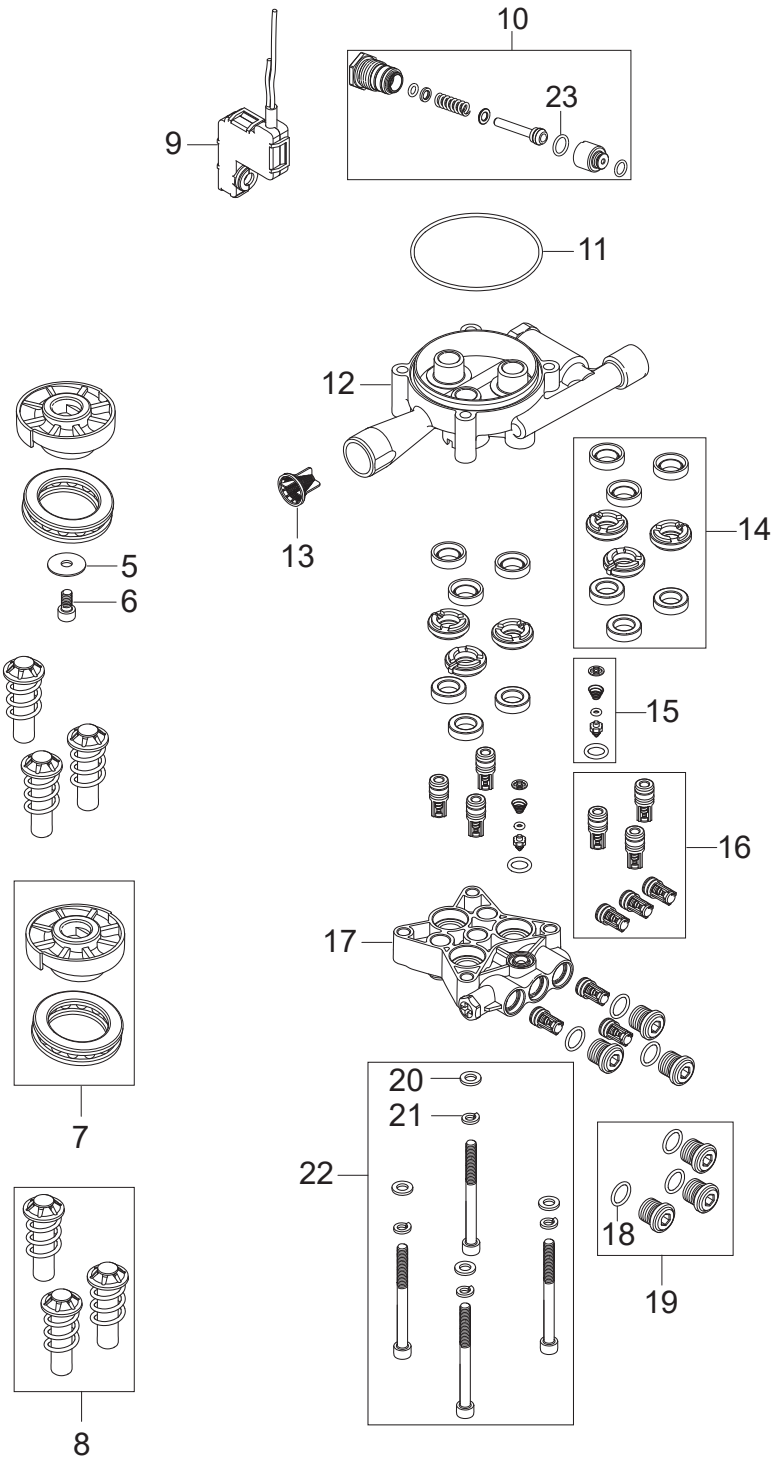

PARTS LIST

2020.02.02

TABLE OF CONTENTS

Overview	1
Motor pump	3
Accessoires CLASSIC 2013	5
Spray handle and nozzles G4	7

No.	Part No.	Qty.	Description	Part Note
00	128500314	1	BOX 10PCS GERNI C120.2	[1]
1	128500014	1	FRONT COVER C120.2	[2]
2	127440198	1	MAIN SWITCH	
3	127440197	1	CAPACITOR 30UF 500V FOR	
6	127440056	2	PLASTIC SCREW M4X16	
7	127440243	1	CABLE RELIEF BLACK	
8	127440244	1	RIGHT LEG COVER BLACK C120.3	
9	127440245	1	RIGHT CHASSIS BLACK	[2]
11	128500015	2	WHEEL KIT FOR C120.2	
12	127440092	1	LEFT LEG COVER BLACK C120.3	[2]
13	127440246	1	LEFT CHASSIS BLACK	[2]
15	127440247	1	REAR COVER BLACK	
16	127440184	2	PLUG FOR HOSE HOOK BLACK	
17	127440067	1	HANDLE	
18	127440068	1	HOSE HOOK	
19	6520844	1	CLEANING TOOL, BLACK	
20	127440093	8	PLASTIC SCREW KIT K15X18	[3]
21	128500029	1	RUBBER MOUNT KIT	
22	128500291	1	MOTOR 1.7-1.8KW 230-240V	

Part Notes:

- [1] - GUARANTEE DATE EXIRED
- [2] - STOCK COVERS GUARANTEE
- [3] - STOCK COVES GUARANTEE

No.	Part No.	Qty.	Description	Part Note
5	127130066	1	WASHER D22XD6.4X1.5	
6	4818	1	CYLINDER SCREW M6X20 ISO 4762 ST 8.8/ZN	
7	127440248	1	8.1DEG. WOBBLE DISC KIT	
7	127440074	1	7.0DEG. WOBBLE DISC KIT	
8	127440075	1	DIA.12 PUMP PISTON KIT	
9	127440249	1	MICRO SWITCH BOX KIT	
10	127440077	1	START STOP SYSTEM KIT	
11	127440078	1	O-RING 72X2 SH90	
12	127440079	1	CYLINDER BLOCK	
13	6528574	1	WATER FILTER COMPLETE.	
14	128500993	1	THRUST COLLAR WATER KIT	
15	127440082	1	NON RETURN VALVE KIT	
16	127440083	1	SUCTION AND PRESSURE	
17	127440084	1	CYLINDER BLOCK WITH	
18	127440085	3	O-RING 11.7X2.0 SH90	
19	128500851	1	PRESSURE VALVE PLUG KIT	
20	127500029	4	WASHER	
21	127500050	4	SPRING WASHER	
22	127500071	1	SCREW M6X70 DIN 912 4PCS	
23	128500324	1	O-RING START/STOP VALVE	