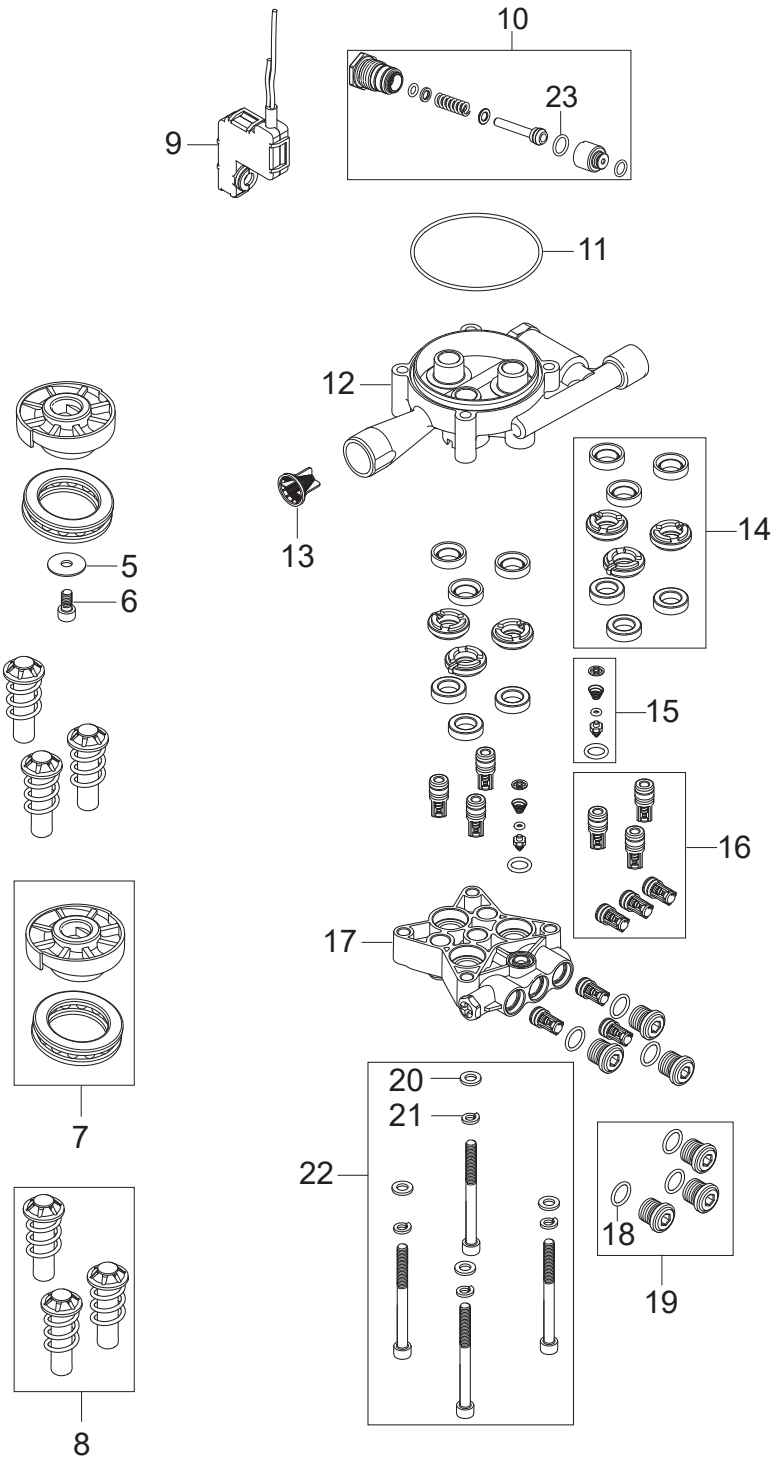

PARTS LIST

2020.02.02

TABLE OF CONTENTS

Motor pump	1
Overview	3
Spray handle and nozzles G4	5
Accessoires CLASSIC 2013	7

No.	Part No.	Qty.	Description	Part Note
5	127130066	1	WASHER D22XD6.4X1.5	
6	4818	1	CYLINDER SCREW M6X20 ISO 4762 ST 8.8/ZN	
7	127440248	1	8.1DEG. WOBBLE DISC KIT	
7	127440074	1	7.0DEG. WOBBLE DISC KIT	
8	127440075	1	DIA.12 PUMP PISTON KIT	
9	127440249	1	MICRO SWITCH BOX KIT	
10	127440077	1	START STOP SYSTEM KIT	
11	127440078	1	O-RING 72X2 SH90	
12	127440079	1	CYLINDER BLOCK	
13	6528574	1	WATER FILTER COMPLETE.	
14	128500993	1	THRUST COLLAR WATER KIT	
15	127440082	1	NON RETURN VALVE KIT	
16	127440083	1	SUCTION AND PRESSURE	
17	127440084	1	CYLINDER BLOCK WITH	
18	127440085	3	O-RING 11.7X2.0 SH90	
19	128500851	1	PRESSURE VALVE PLUG KIT	
20	127500029	4	WASHER	
21	127500050	4	SPRING WASHER	
22	127500071	1	SCREW M6X70 DIN 912 4PCS	
23	128500324	1	O-RING START/STOP VALVE	

No.	Part No.	Qty.	Description	Part Note
00	128500314	1	BOX 10PCS GERNI C120.2	[1]
1	128500014	1	FRONT COVER C120.2	[2]
2	127440198	1	MAIN SWITCH	
3	127440197	1	CAPACITOR 30UF 500V FOR	
6	127440056	2	PLASTIC SCREW M4X16	
7	127440243	1	CABLE RELIEF BLACK	
8	127440244	1	RIGHT LEG COVER BLACK C120.3	
9	127440245	1	RIGHT CHASSIS BLACK	[2]
11	128500015	2	WHEEL KIT FOR C120.2	
12	127440092	1	LEFT LEG COVER BLACK C120.3	[2]
13	127440246	1	LEFT CHASSIS BLACK	[2]
15	127440247	1	REAR COVER BLACK	
16	127440184	2	PLUG FOR HOSE HOOK BLACK	
17	127440067	1	HANDLE	
18	127440068	1	HOSE HOOK	
19	6520844	1	CLEANING TOOL, BLACK	
20	127440093	8	PLASTIC SCREW KIT K15X18	[3]
21	128500029	1	RUBBER MOUNT KIT	
22	128500291	1	MOTOR 1.7-1.8KW 230-240V	