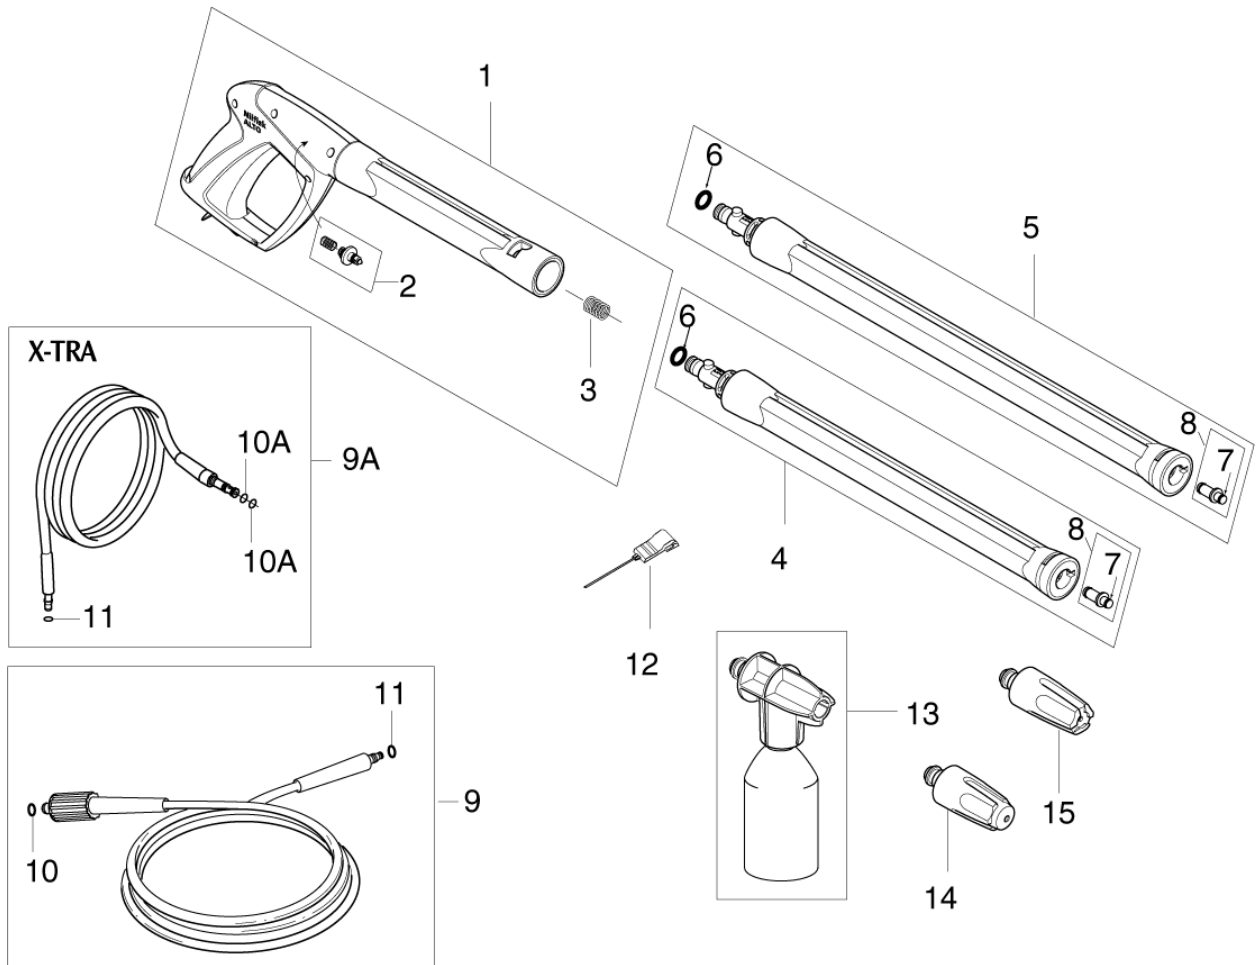

No.	Part No.	Qty.	Description	Part Note
01	128500058	1	G4 GUN HANDLE GREEN SP	
01	128500060	1	G3 GUN HANDLE GREEN SP	[1]
02	126481133	1	KIT F.G3 GUN SPRING &	
03	126481126	1	SPRING F. INTERMEDIATE	
04	128500061	1	G3 NOZZLE TUBE GREEN SP	[1]
05	128500059	1	G4 NOZZLE TUBE GREEN SP	
06	126481125	1	O RING F LANCES	
07	3004312	1	O RING	
08	126481109	1	LOW PRESSURE NOZZLE	
09	128500080	1	8M STANDARD HOSE	
09	126481141	1	HOSE 10M	
09	126481138	1	HOSE 6M	
09	126481140	1	HOSE 9M	
10	6411218	1	BAG WITH 10 O-RINGS 30012	
10	3001211	1	O-RING 9.6X2.4 NITRIL 70	
11	3004304	1	O-RING	
12	6520844	1	CLEANING TOOL, BLACK	
13	128500077	1	C&C FOAMSPRAYER WITH BOTT	
14	126481115	1	POWERSPEED	
15	126481122	1	TORNADO G2	

Part Notes:

[1] - 125.2