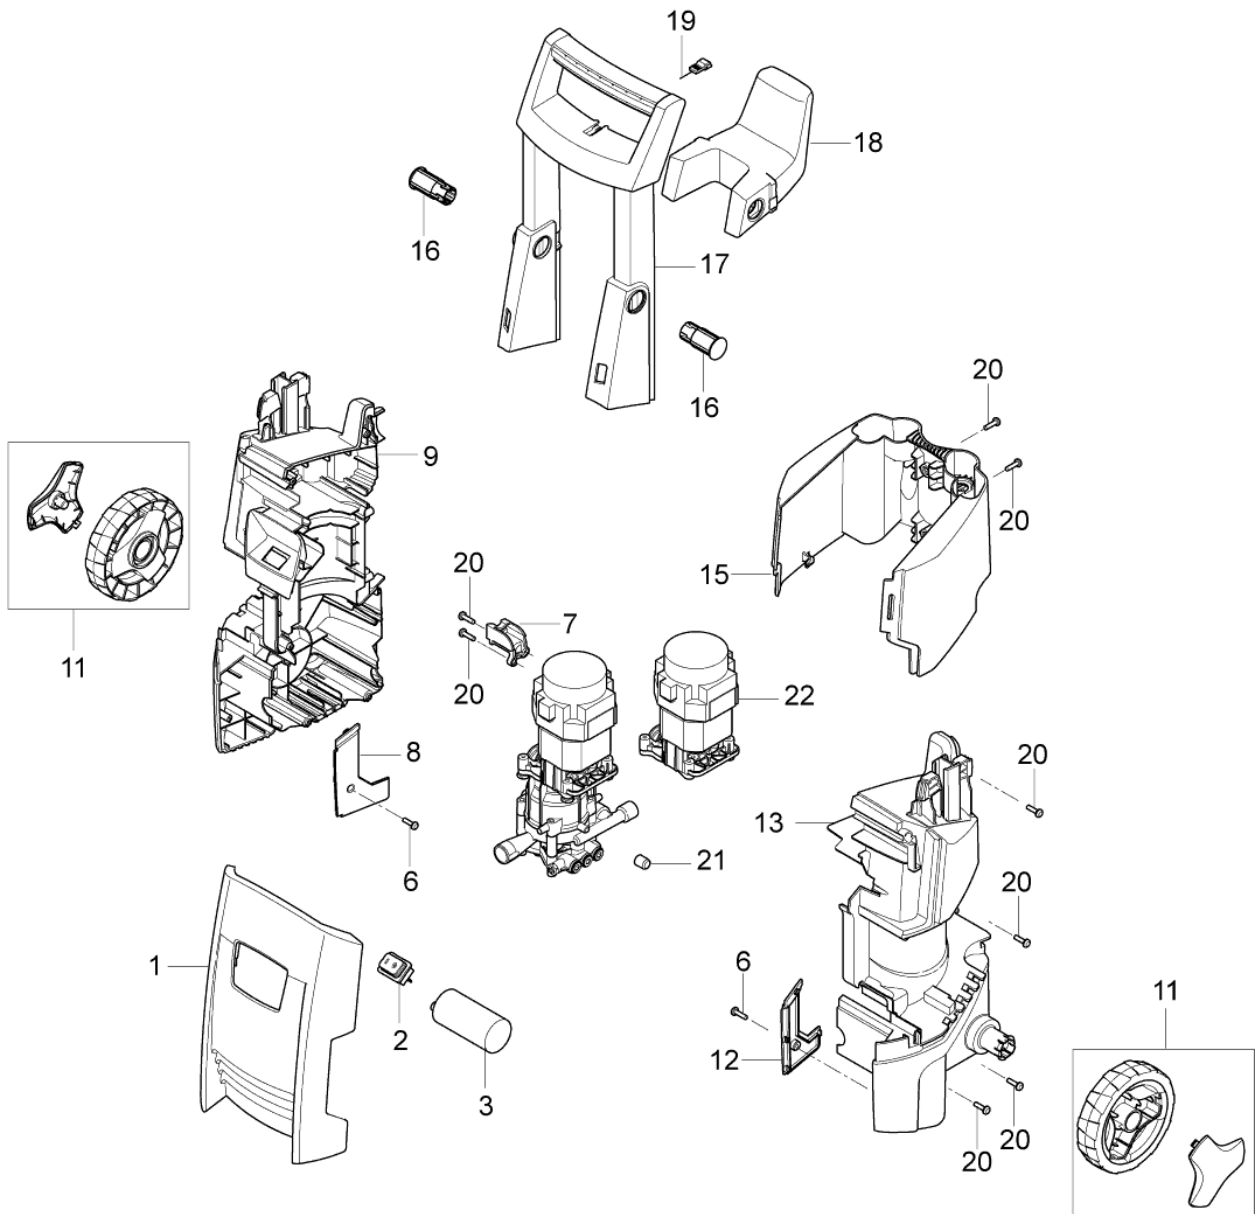

PARTS LIST

2020.02.02

TABLE OF CONTENTS

Motor pump	1
Overview	3
Spray handle and nozzles G4	5
Accessoires CLASSIC 2013	7

No.	Part No.	Qty.	Description	Part Note
5	127130066	1	WASHER D22XD6.4X1.5	
6	4818	1	CYLINDER SCREW M6X20 ISO 4762 ST 8.8/ZN	
7	127440248	1	8.1DEG. WOBBLE DISC KIT	
7	127440074	1	7.0DEG. WOBBLE DISC KIT	
8	127440075	1	DIA.12 PUMP PISTON KIT	
9	127440249	1	MICRO SWITCH BOX KIT	
10	127440077	1	START STOP SYSTEM KIT	
11	127440078	1	O-RING 72X2 SH90	
12	127440079	1	CYLINDER BLOCK	
13	6528574	1	WATER FILTER COMPLETE.	
14	128500993	1	THRUST COLLAR WATER KIT	
15	127440082	1	NON RETURN VALVE KIT	
16	127440083	1	SUCTION AND PRESSURE	
17	127440084	1	CYLINDER BLOCK WITH	
18	127440085	3	O-RING 11.7X2.0 SH90	
19	128500851	1	PRESSURE VALVE PLUG KIT	
20	127500029	4	WASHER	
21	127500050	4	SPRING WASHER	
22	127500071	1	SCREW M6X70 DIN 912 4PCS	
23	128500324	1	O-RING START/STOP VALVE	

No.	Part No.	Qty.	Description	Part Note
00	128500314	1	BOX 10PCS GERNI C120.2	[1]
1	128500014	1	FRONT COVER C120.2	[2]
2	127440198	1	MAIN SWITCH	
3	127440197	1	CAPACITOR 30UF 500V FOR	
6	127440056	2	PLASTIC SCREW M4X16	
7	127440243	1	CABLE RELIEF BLACK	
8	127440244	1	RIGHT LEG COVER BLACK C120.3	
9	127440245	1	RIGHT CHASSIS BLACK	[2]
11	128500015	2	WHEEL KIT FOR C120.2	
12	127440092	1	LEFT LEG COVER BLACK C120.3	[2]
13	127440246	1	LEFT CHASSIS BLACK	[2]
15	127440247	1	REAR COVER BLACK	
16	127440184	2	PLUG FOR HOSE HOOK BLACK	
17	127440067	1	HANDLE	
18	127440068	1	HOSE HOOK	
19	6520844	1	CLEANING TOOL, BLACK	
20	127440093	8	PLASTIC SCREW KIT K15X18	[3]
21	128500029	1	RUBBER MOUNT KIT	
22	128500291	1	MOTOR 1.7-1.8KW 230-240V	