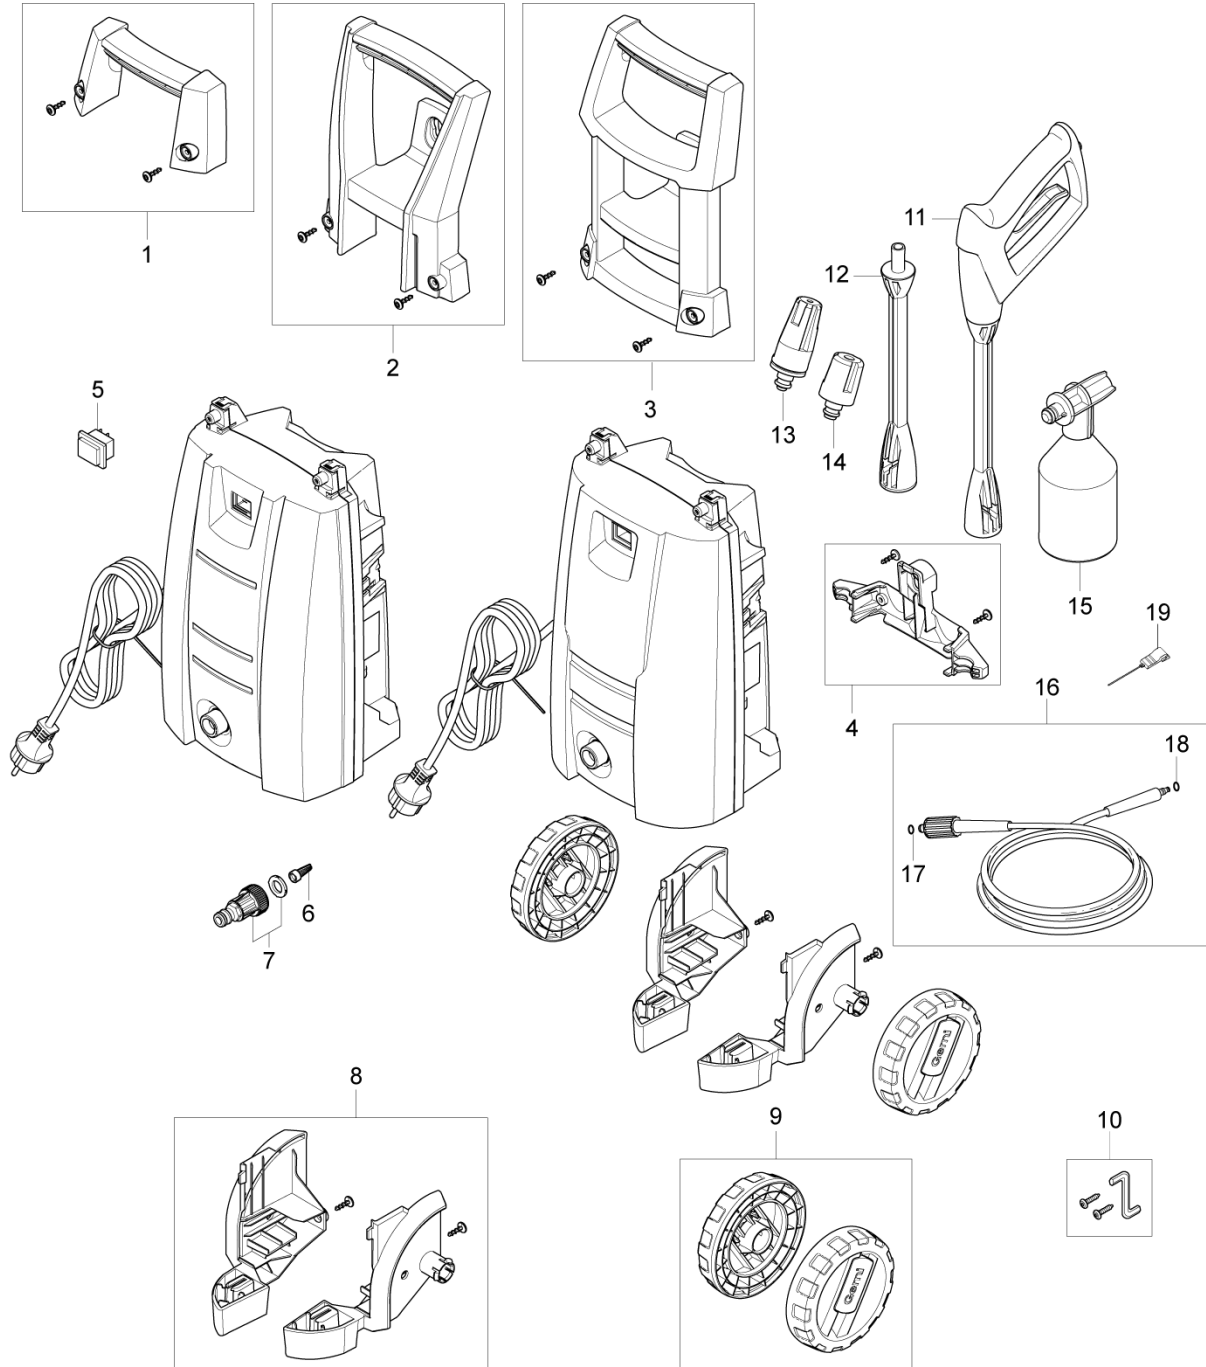

# TABLE OF CONTENTS

---

Overview COMPACT 2013.....	1
Motor pump Compact 2013.....	3
Accessoires CLASSIC 2013.....	5
Spray handle and nozzles G2.....	7

No.	Part No.	Qty.	Description	Part Note
0	128500862	1	10 PCS. 4C BOX CLASSIC 115.3	[1]
0	128500466	1	10PCS 4C CAR TOP BOX C110.4 NZ	[2]
0	128500863	1	10 PCS. 4C BOX CLASSIC 120.4	[1]
0	128500866	1	10 PCS. 4C BOX CLASSIC 120.4 TITAN	[1]
0	128500465	1	CAR TOP BOX C110.4/C120.6 NZ	[3]
1	31000513	1	HANDLE SMALL INCL 2	[4]
2	31000525	1	HANDLE MEDIUM INCL 2	[4]
4	31000523	1	ACCESSORY BRIDGE KIT	[4]
5	126486831	1	SWITCH CPL	
6	6481094	1	FILTER	
7	1402809	1	QUICK COUPLING MALE W.	
8	31000522	1	WHEEL BRACKET KIT	
9	31000521	1	WHEEL KIT 2 PCS	
10	128500322	1	SCREW AND ALLEN KEY FOR	
11	128500062	1	G2 GUN HANDLE GREEN SP	[4]
12	128500063	1	G2 NOZZLE TUBE GREEN SP	
13	128500298	1	C&C POWERSPEED	
14	126481122	1	TORNADO G2	
14	126487801	1	TORNADO NOZZLE G2 GREEN 1	
15	128500077	1	C&C FOAMSPRAYER WITH BOTT	
16	126481137	1	HOSE 5M	
16	126481138	1	HOSE 6M	
17	3001211	1	O-RING 9.6X2.4 NITRIL 70	
17	6411218	1	BAG WITH 10 O-RINGS 30012	
18	3004304	1	O-RING	
19	6520844	1	CLEANING TOOL, BLACK	

Part Notes:

- [1] - NEVER LAUNCHED
- [2] - NO LONGER AVAILABLE
- [3] - PRUNED ACCESSORY
- [4] - STOCK COVERS GUARANTEE

No.	Part No.	Qty.	Description	Part Note
0	5301425	1	PUMP OIL 46 1X1 L	
1	31000519	1	WOBBLE DISC KIT	
2	31000515	1	START STOP SYSTEM	
3	31000518	1	VALVE KIT	
4	31000516	1	SEALING KIT	
5	31000517	1	PUMP PISTON KIT	
6	31000514	1	MICRO SWITCH	
7	31000520	1	PUMP KIT	
8	31000832	1	CARBON BRUSH KIT 2 PCS	
8	31000833	1	CARBON BRUSH KIT 2 PCS	[1]