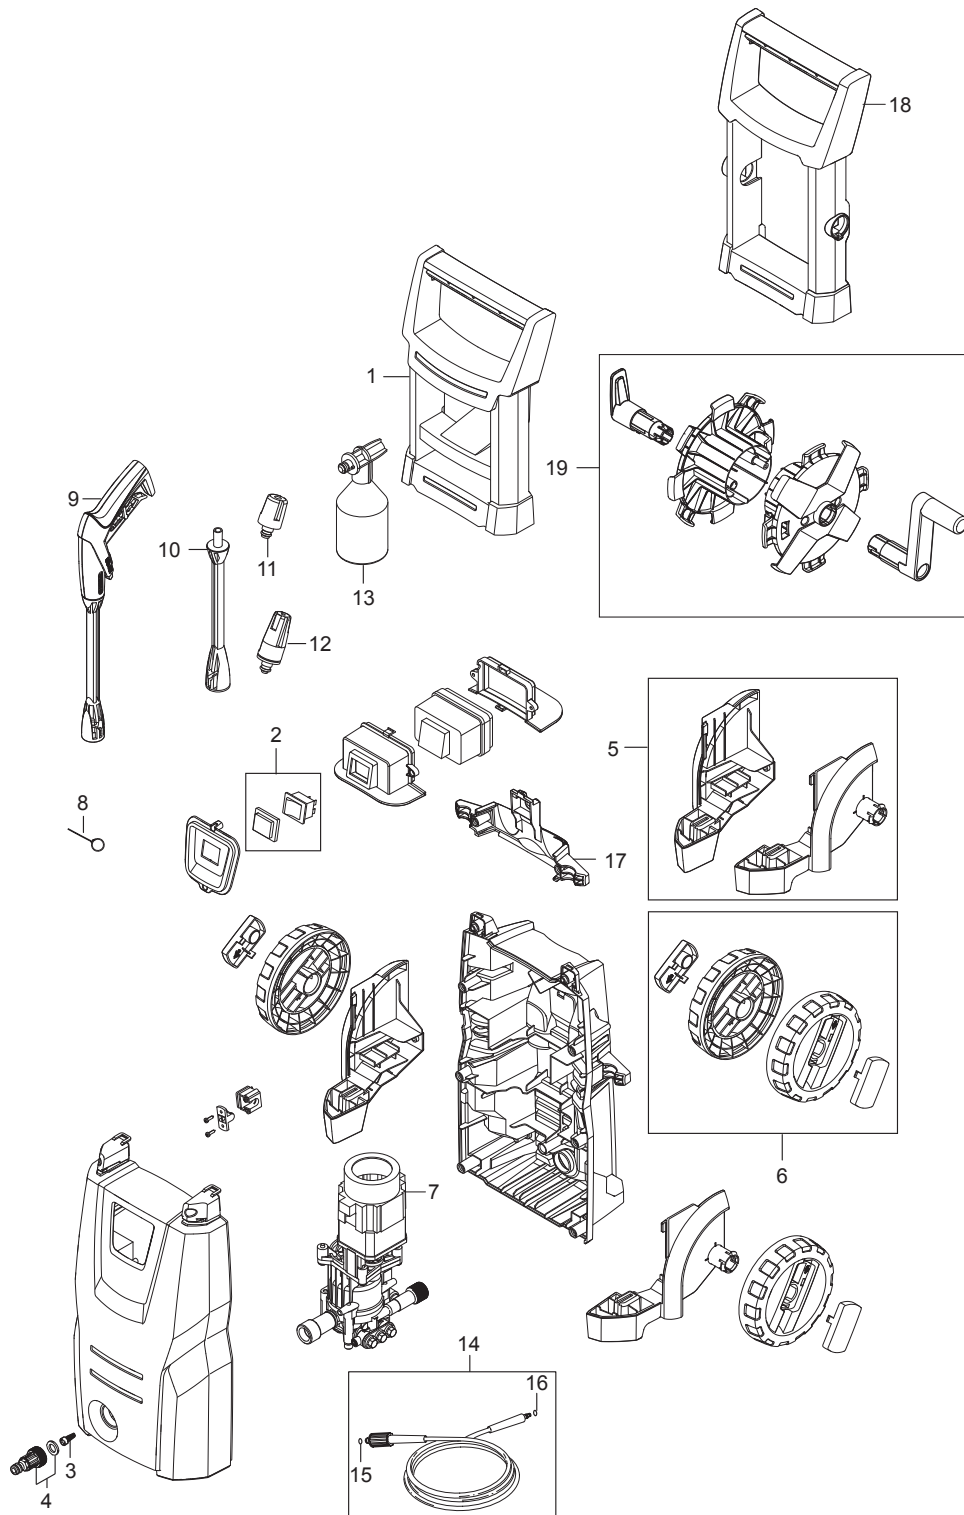

PARTS LIST

2020.02.02

TABLE OF CONTENTS

Overview1
Motor pump3

No.	Part No.	Qty.	Description	Part Note
0	128500921	1	10 PCS 4C BOX CLASSIC 120.5 PC	[1]
0	128500922	1	10 PCS 4C BOX CLASSIC 120.5 PCAD	[1]
1	31001133	1	HANDLE LARGE INCL 2 SCREWS	
2	126486831	1	SWITCH CPL	
3	6481094	1	FILTER	
4	1402809	1	QUICK COUPLING MALE W.	
5	31001110	1	WHEEL BRACKET KIT SMALL	
6	31000521	1	WHEEL KIT 2 PCS	
7		1	Motor pump	[2]
8	6520844	1	CLEANING TOOL, BLACK	
9	128500909	1	G1 GUN GERNI	[3]
10	128500063	1	G2 NOZZLE TUBE GREEN SP	
11	126481122	1	TORNADO G2	
11	126487801	1	TORNADO NOZZLE G2 GREEN 1	
12	128500298	1	C&C POWERSPEED	
13	128500077	1	C&C FOAMSPRAYER WITH BOTT	
14	31001102	1	HOSE 6M	
15	3001211	1	O-RING 9.6X2.4 NITRIL 70	
15	6411218	1	BAG WITH 10 O-RINGS 30012	
16	3004304	1	O-RING	
17	31001128	1	ACCESSORY BRIDGE KIT SMALL	
18	31001124	1	HANDLE FOR HOSE REEL C120.7 INC 2 SCREWS	
19	31001130	1	C120.7/C125.7 HOSE REEL	
	128500687	1	FIXED BRUSH SHORT GERNI SP	[4]
	128500701	1	GERNI COMPACT PATIO ACC	

Part Notes:

- [1] - No longer available
- [2] - Motor pump
- [3] - PRUNED - NO REPLACEMENT
- [4] - NEVER LAUNCHED

No.	Part No.	Qty.	Description	Part Note
1	31000519	1	WOBBLE DISC KIT	
2	31001131	1	START STOP SYSTEM BIG	
3	31000518	1	VALVE KIT	
4	31000516	1	SEALING KIT	
5	31000517	1	PUMP PISTON KIT	
6	31000514	1	MICRO SWITCH	
7	31000520	1	PUMP KIT	
8	31000791	1	WATER INLET PLASTIC	[1]
9	31000832	1	CARBON BRUSH KIT 2 PCS	[2]
9	31000833	1	CARBON BRUSH KIT 2 PCS	[3]

Part Notes:

- [1] - Included in pos. 7 - 31000520 Pump kit
- [2] - C100, 105 and 110
- [3] - C120 and C125