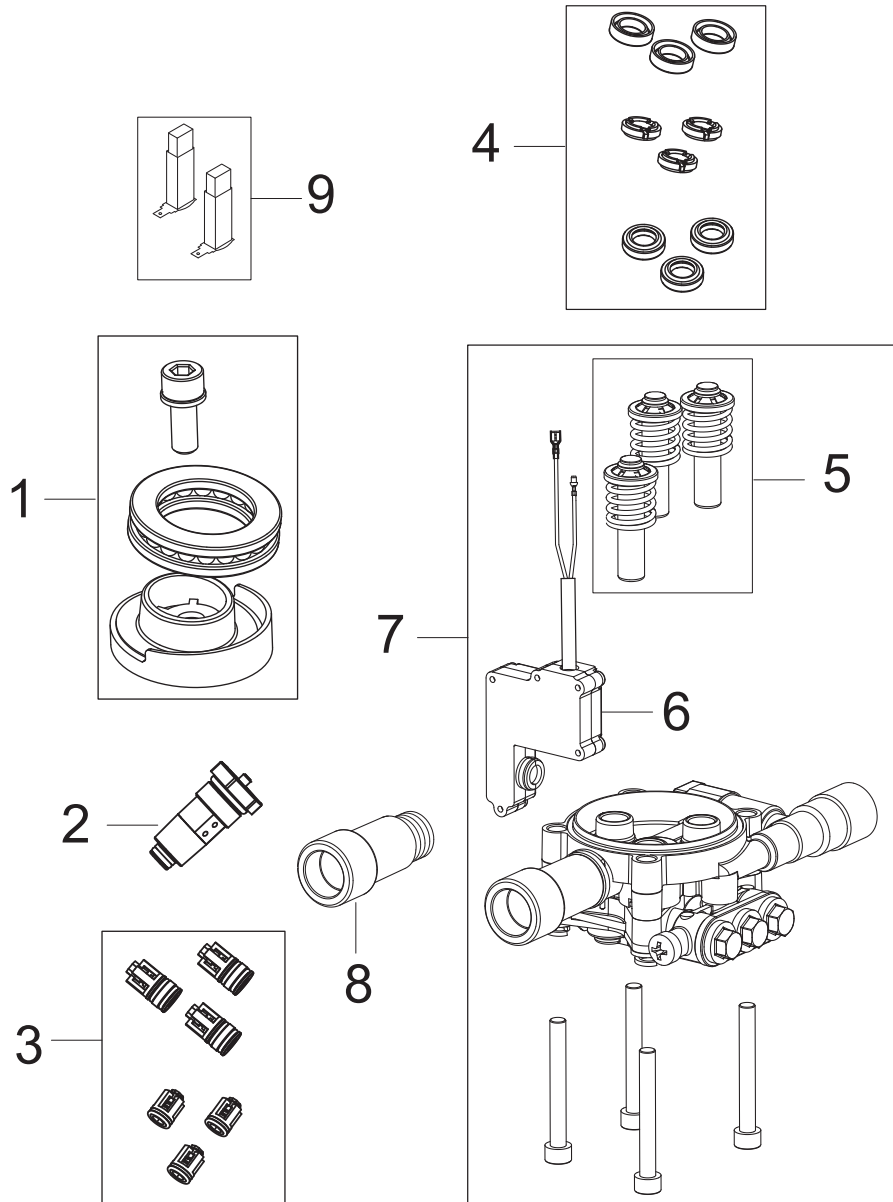

PARTS LIST

2020.02.02

TABLE OF CONTENTS

Overview1
Motor pump3

No.	Part No.	Qty.	Description	Part Note
0	128500921	1	10 PCS 4C BOX CLASSIC 120.5 PC	[1]
0	128500922	1	10 PCS 4C BOX CLASSIC 120.5 PCAD	[1]
1	31001133	1	HANDLE LARGE INCL 2 SCREWS	
2	126486831	1	SWITCH CPL	
3	6481094	1	FILTER	
4	1402809	1	QUICK COUPLING MALE W.	
5	31001110	1	WHEEL BRACKET KIT SMALL	
6	31000521	1	WHEEL KIT 2 PCS	
7		1	Motor pump	[2]
8	6520844	1	CLEANING TOOL, BLACK	
9	128500909	1	G1 GUN GERNI	[3]
10	128500063	1	G2 NOZZLE TUBE GREEN SP	
11	126481122	1	TORNADO G2	
11	126487801	1	TORNADO NOZZLE G2 GREEN 1	
12	128500298	1	C&C POWERSPEED	
13	128500077	1	C&C FOAMSPRAYER WITH BOTT	
14	31001102	1	HOSE 6M	
15	3001211	1	O-RING 9.6X2.4 NITRIL 70	
15	6411218	1	BAG WITH 10 O-RINGS 30012	
16	3004304	1	O-RING	
17	31001128	1	ACCESSORY BRIDGE KIT SMALL	
18	31001124	1	HANDLE FOR HOSE REEL C120.7 INC 2 SCREWS	
19	31001130	1	C120.7/C125.7 HOSE REEL	
	128500687	1	FIXED BRUSH SHORT GERNI SP	[4]
	128500701	1	GERNI COMPACT PATIO ACC	

Part Notes:

- [1] - No longer available
- [2] - Motor pump
- [3] - PRUNED - NO REPLACEMENT
- [4] - NEVER LAUNCHED

No.	Part No.	Qty.	Description	Part Note
1	31000519	1	WOBBLE DISC KIT	
2	31001131	1	START STOP SYSTEM BIG	
3	31000518	1	VALVE KIT	
4	31000516	1	SEALING KIT	
5	31000517	1	PUMP PISTON KIT	
6	31000514	1	MICRO SWITCH	
7	31000520	1	PUMP KIT	
8	31000791	1	WATER INLET PLASTIC	[1]
9	31000832	1	CARBON BRUSH KIT 2 PCS	[2]
9	31000833	1	CARBON BRUSH KIT 2 PCS	[3]

Part Notes:

- [1] - Included in pos. 7 - 31000520 Pump kit
- [2] - C100, 105 and 110
- [3] - C120 and C125