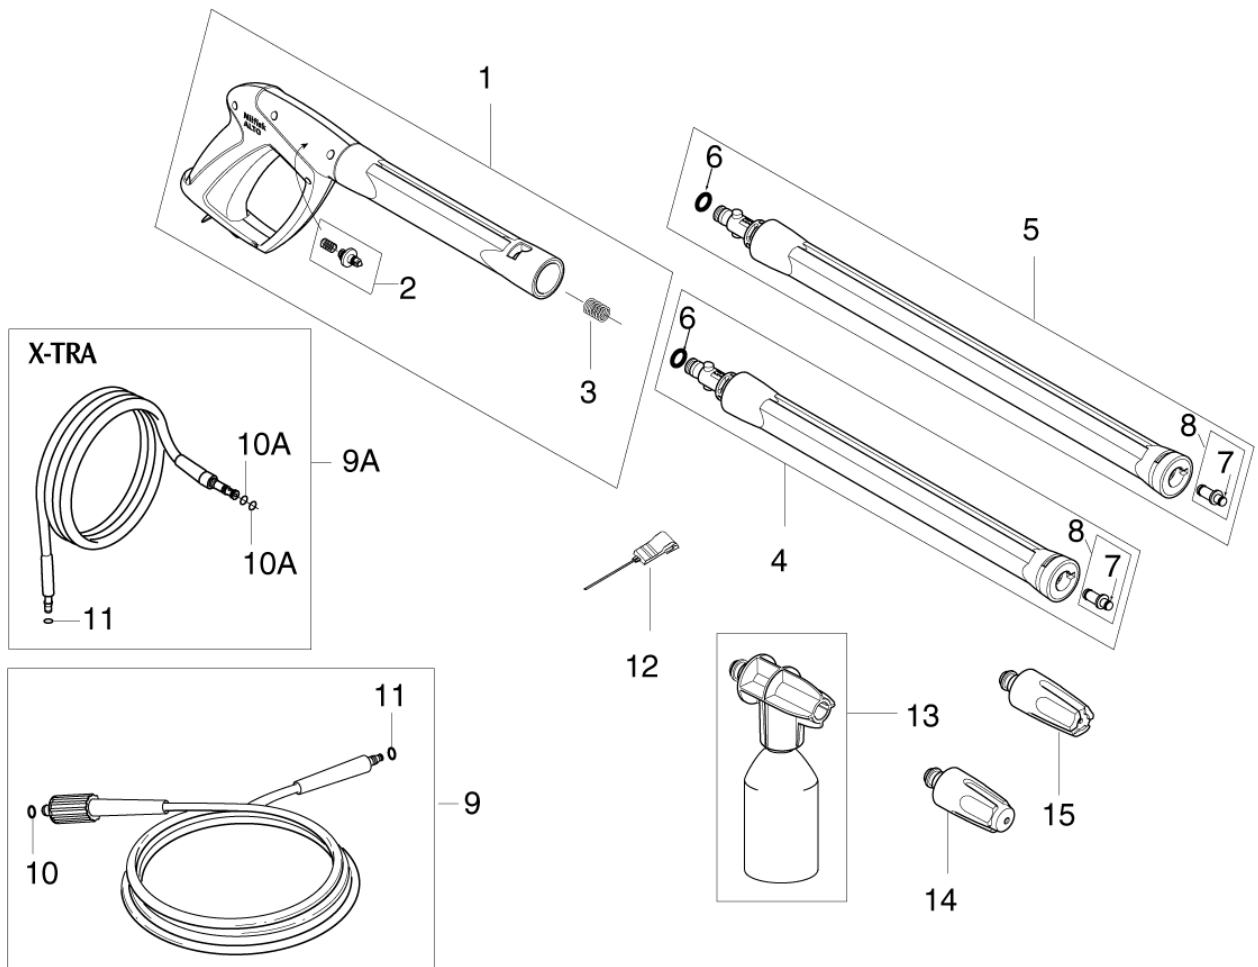

No.	Part No.	Qty.	Description	Part Note
01	128500058	1	G4 GUN HANDLE GREEN SP	
01	128500060	1	G3 GUN HANDLE GREEN SP	[1]
02	126481133	1	KIT F.G3 GUN SPRING &	
03	126481126	1	SPRING F. INTERMEDIATE	
04	128500061	1	G3 NOZZLE TUBE GREEN SP	[1]
05	128500059	1	G4 NOZZLE TUBE GREEN SP	
06	126481125	1	O RING F LANCES	
07	3004312	1	O RING	
08	126481109	1	LOW PRESSURE NOZZLE	
09	128500080	1	8M STANDARD HOSE	
09	126481141	1	HOSE 10M	
09	126481138	1	HOSE 6M	
09	126481140	1	HOSE 9M	
10	6411218	1	BAG WITH 10 O-RINGS 30012	
10	3001211	1	O-RING 9.6X2.4 NITRIL 70	
11	3004304	1	O-RING	
12	6520844	1	CLEANING TOOL, BLACK	
13	128500077	1	C&C FOAMSPRAYER WITH BOTT	
14	126481115	1	POWERSPEED	
15	126481122	1	TORNADO G2	

Part Notes:

[1] - 125.2