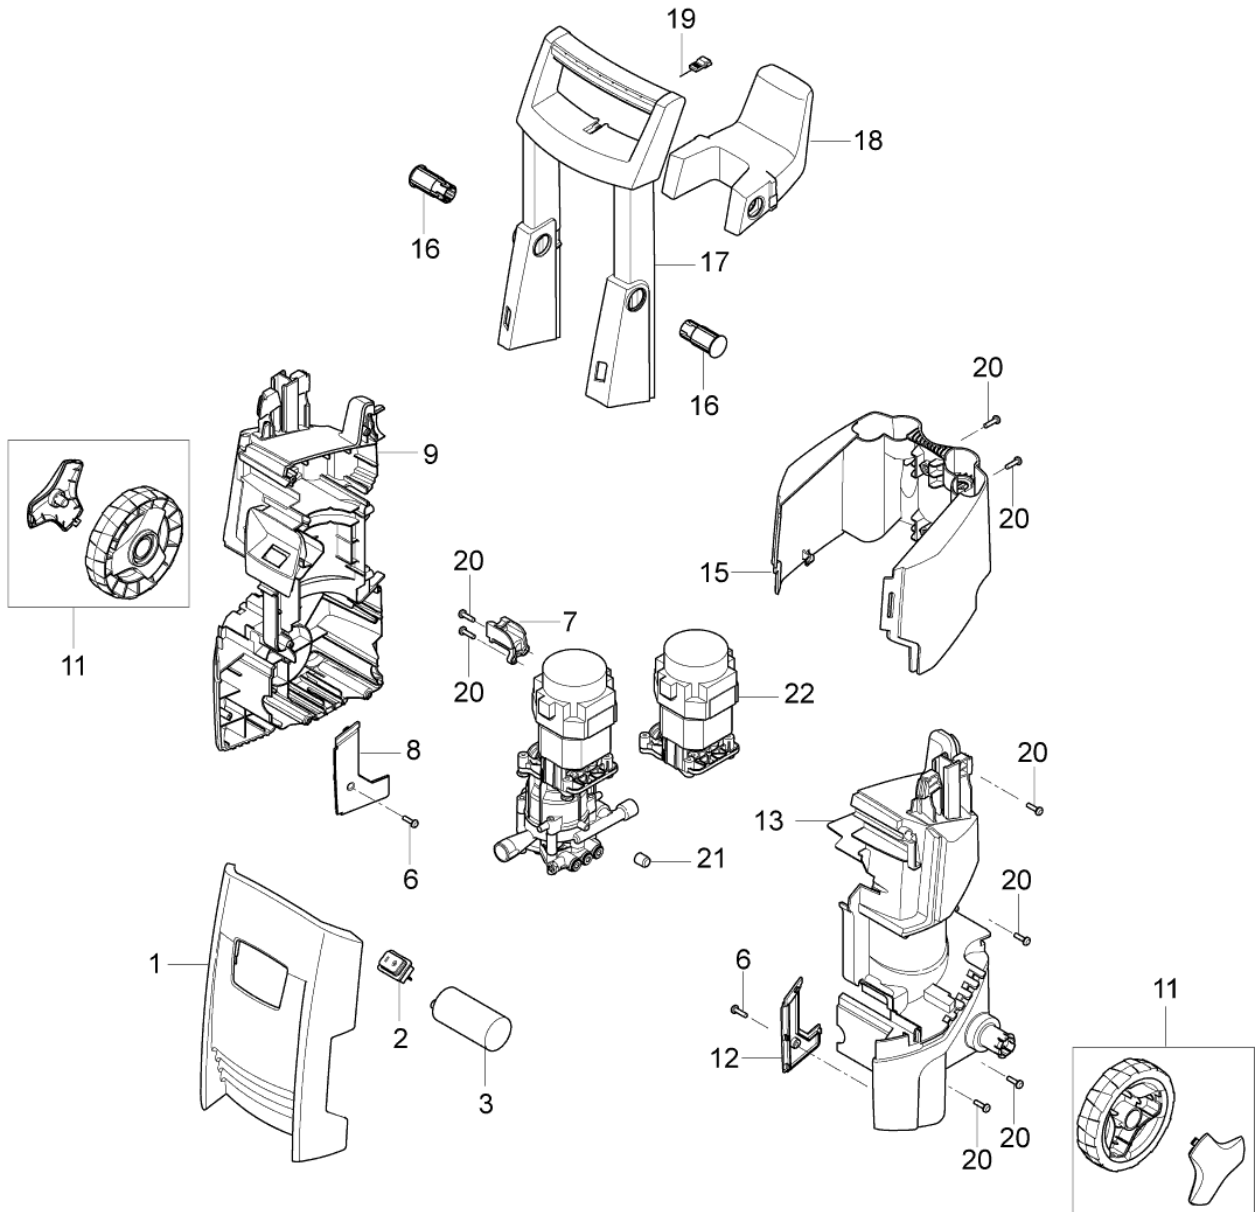

PARTS LIST

2020.02.02

TABLE OF CONTENTS

Motor pump up to serial no 2511xxxx_02_2019	1
Overview	3
Spray handle and nozzles G4	5

No.	Part No.	Qty.	Description	Part Note
5	127130066	1	WASHER D22XD6.4X1.5	
6	4818	1	CYLINDER SCREW M6X20 ISO 4762 ST 8.8/ZN	
7	127440248	1	8.1DEG. WOBBLE DISC KIT	
8	127440075	1	DIA.12 PUMP PISTON KIT	
9	127440249	1	MICRO SWITCH BOX KIT	
10	127440077	1	START STOP SYSTEM KIT	
11	127440078	1	O-RING 72X2 SH90	
12	127440079	1	CYLINDER BLOCK	
13	6528574	1	WATER FILTER COMPLETE.	
14	128500993	1	THRUST COLLAR WATER KIT	
15	127440082	1	NON RETURN VALVE KIT	
16	127440083	1	SUCTION AND PRESSURE	
17	127440084	1	CYLINDER BLOCK WITH	
18	127440085	3	O-RING 11.7X2.0 SH90	
19	128500851	1	PRESSURE VALVE PLUG KIT	
20	127500029	4	WASHER	
21	127500050	4	SPRING WASHER	
22	127500071	1	SCREW M6X70 DIN 912 4PCS	
23	128500324	1	O-RING START/STOP VALVE	

No.	Part No.	Qty.	Description	Part Note
00	128500315	1	BOX C120.2 125.2 10PCS	[1]
01	128500056	1	FRONT COVER GERNI C125.2 SP	[2]
02	127440198	1	MAIN SWITCH	
03	127440197	1	CAPACITOR 30UF 500V FOR	
06	127440056	2	PLASTIC SCREW M4X16	
07	127440243	1	CABLE RELIEF BLACK	
08	127440244	1	RIGHT LEG COVER BLACK C120.3	
09	127440245	1	RIGHT CHASSIS BLACK	[3]
11	128500057	2	WHEEL KIT GREEN CAP SP	[4]
12	127440092	1	LEFT LEG COVER BLACK C120.3	[3]
13	127440246	1	LEFT CHASSIS BLACK	[3]
15	127440247	1	REAR COVER BLACK	
16	127440184	2	PLUG FOR HOSE HOOK BLACK	
17	127440067	1	HANDLE	
18	127440068	1	HOSE HOOK	
19	6520844	1	CLEANING TOOL, BLACK	
20	107141838	8	SCREW K50X18 WN1451	
21	128500029	1	RUBBER MOUNT KIT	
22	128500291	1	MOTOR 1.7-1.8KW 230-240V	