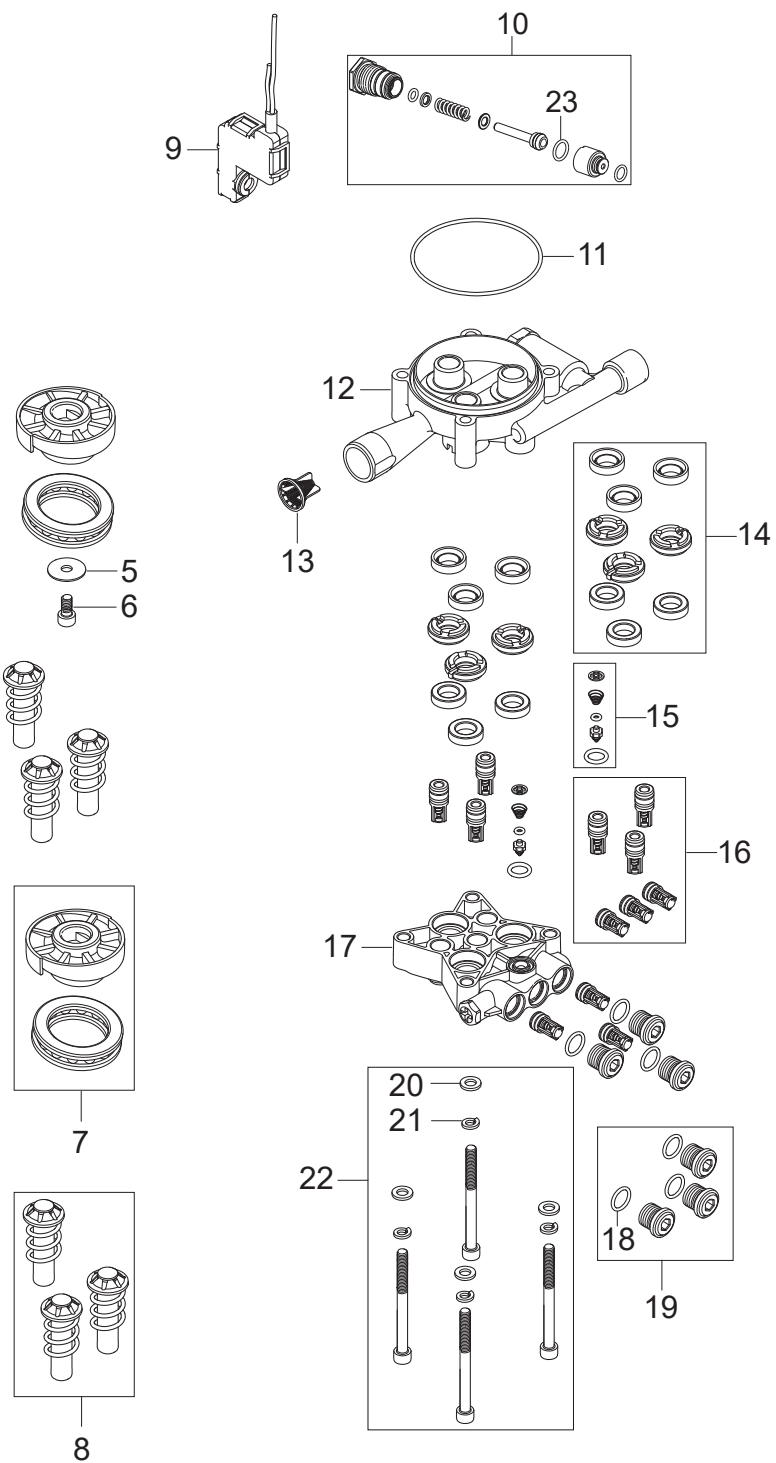

PARTS LIST

2020.02.02

TABLE OF CONTENTS

Motor pump up to serial no 2511xxxx_02_2019	1
Overview	3
Spray handle and nozzles G4	5

No.	Part No.	Qty.	Description	Part Note
5	127130066	1	WASHER D22XD6.4X1.5	
6	4818	1	CYLINDER SCREW M6X20 ISO 4762 ST 8.8/ZN	
7	127440248	1	8.1DEG. WOBBLE DISC KIT	
8	127440075	1	DIA.12 PUMP PISTON KIT	
9	127440249	1	MICRO SWITCH BOX KIT	
10	127440077	1	START STOP SYSTEM KIT	
11	127440078	1	O-RING 72X2 SH90	
12	127440079	1	CYLINDER BLOCK	
13	6528574	1	WATER FILTER COMPLETE.	
14	128500993	1	THRUST COLLAR WATER KIT	
15	127440082	1	NON RETURN VALVE KIT	
16	127440083	1	SUCTION AND PRESSURE	
17	127440084	1	CYLINDER BLOCK WITH	
18	127440085	3	O-RING 11.7X2.0 SH90	
19	128500851	1	PRESSURE VALVE PLUG KIT	
20	127500029	4	WASHER	
21	127500050	4	SPRING WASHER	
22	127500071	1	SCREW M6X70 DIN 912 4PCS	
23	128500324	1	O-RING START/STOP VALVE	

No.	Part No.	Qty.	Description	Part Note
00	128500315	1	BOX C120.2 125.2 10PCS	[1]
01	128500056	1	FRONT COVER GERNI C125.2 SP	[2]
02	127440198	1	MAIN SWITCH	
03	127440197	1	CAPACITOR 30UF 500V FOR	
06	127440056	2	PLASTIC SCREW M4X16	
07	127440243	1	CABLE RELIEF BLACK	
08	127440244	1	RIGHT LEG COVER BLACK C120.3	
09	127440245	1	RIGHT CHASSIS BLACK	[3]
11	128500057	2	WHEEL KIT GREEN CAP SP	[4]
12	127440092	1	LEFT LEG COVER BLACK C120.3	[3]
13	127440246	1	LEFT CHASSIS BLACK	[3]
15	127440247	1	REAR COVER BLACK	
16	127440184	2	PLUG FOR HOSE HOOK BLACK	
17	127440067	1	HANDLE	
18	127440068	1	HOSE HOOK	
19	6520844	1	CLEANING TOOL, BLACK	
20	107141838	8	SCREW K50X18 WN1451	
21	128500029	1	RUBBER MOUNT KIT	
22	128500291	1	MOTOR 1.7-1.8KW 230-240V	