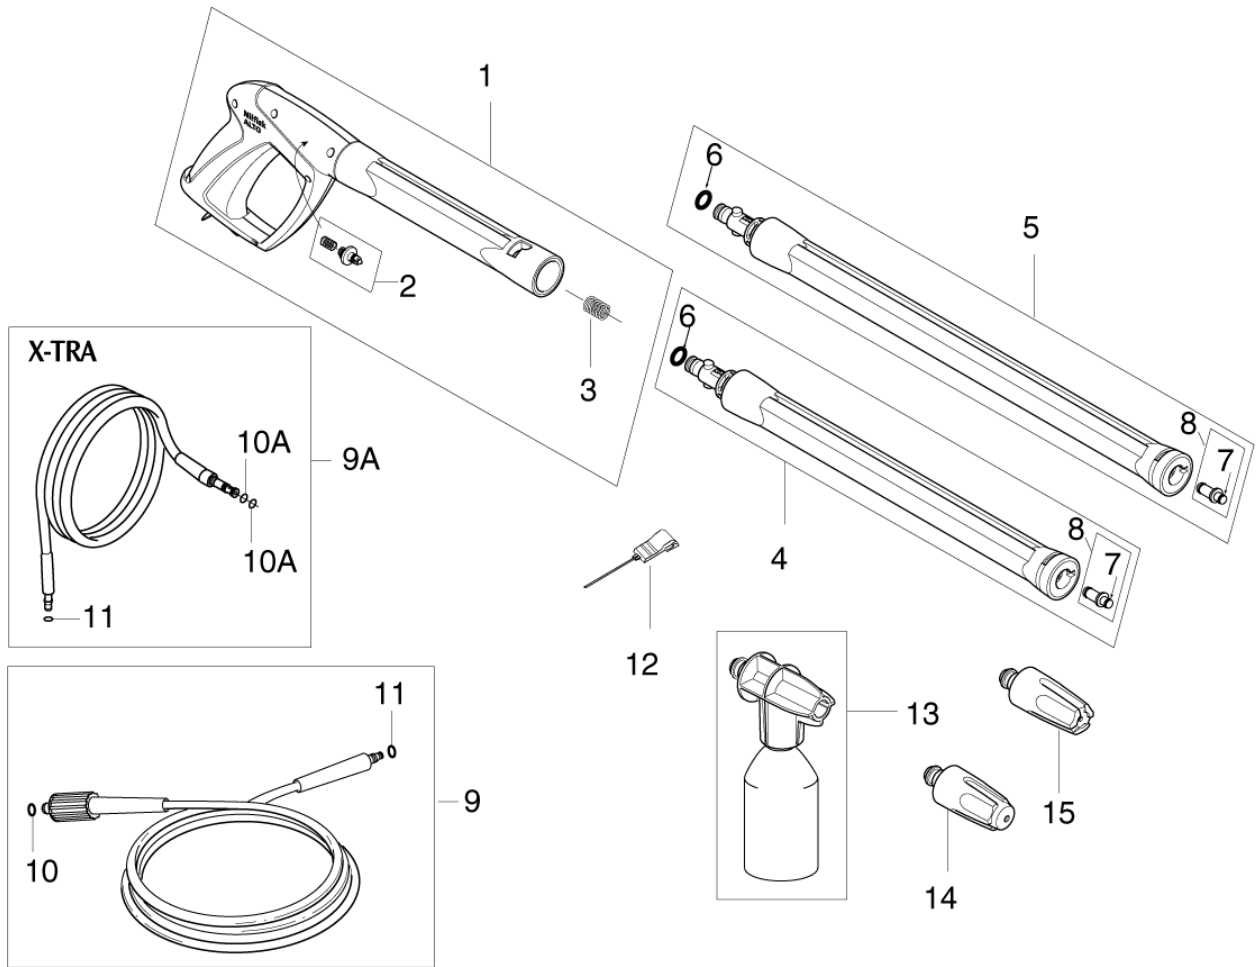

No.	Part No.	Qty.	Description	Part Note
01	128500058	1	G4 GUN HANDLE GREEN SP	
01	128500060	1	G3 GUN HANDLE GREEN SP	[1]
02	126481133	1	KIT F.G3 GUN SPRING &	
03	126481126	1	SPRING F. INTERMEDIATE	
04	128500061	1	G3 NOZZLE TUBE GREEN SP	[1]
05	128500059	1	G4 NOZZLE TUBE GREEN SP	
06	126481125	1	O RING F LANCES	
07	3004312	1	O RING	
08	126481109	1	LOW PRESSURE NOZZLE	
09	128500080	1	8M STANDARD HOSE	
09	126481141	1	HOSE 10M	
09	126481138	1	HOSE 6M	
09	126481140	1	HOSE 9M	
10	6411218	1	BAG WITH 10 O-RINGS 30012	
10	3001211	1	O-RING 9.6X2.4 NITRIL 70	
11	3004304	1	O-RING	
12	6520844	1	CLEANING TOOL, BLACK	
13	128500077	1	C&C FOAMSPRAYER WITH BOTT	
14	126481115	1	POWERSPEED	
15	126481122	1	TORNADO G2	

Part Notes:

[1] - 125.2