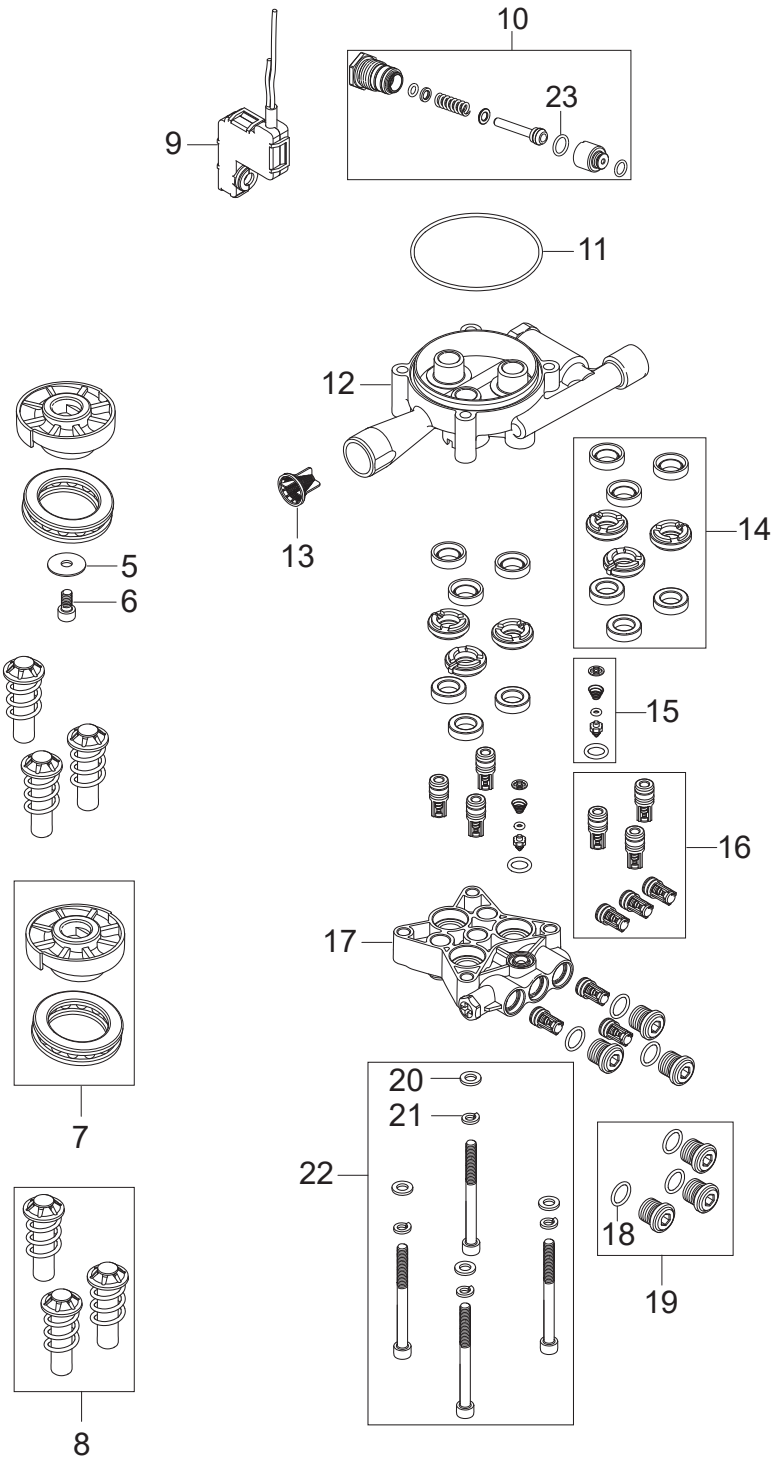

PARTS LIST

2020.02.02

TABLE OF CONTENTS

Overview	1
Motor pump	3
Accessoires CLASSIC 2013	5
Spray handle and nozzles G4	7

No.	Part No.	Qty.	Description	Part Note
00	128500314	1	BOX 10PCS GERNI C120.2	[1]
1	128500014	1	FRONT COVER C120.2	[2]
2	127440198	1	MAIN SWITCH	
3	127440197	1	CAPACITOR 30UF 500V FOR	
6	127440056	2	PLASTIC SCREW M4X16	
7	127440243	1	CABLE RELIEF BLACK	
8	127440244	1	RIGHT LEG COVER BLACK C120.3	
9	127440245	1	RIGHT CHASSIS BLACK	[2]
11	128500015	2	WHEEL KIT FOR C120.2	
12	127440092	1	LEFT LEG COVER BLACK C120.3	[2]
13	127440246	1	LEFT CHASSIS BLACK	[2]
15	127440247	1	REAR COVER BLACK	
16	127440184	2	PLUG FOR HOSE HOOK BLACK	
17	127440067	1	HANDLE	
18	127440068	1	HOSE HOOK	
19	6520844	1	CLEANING TOOL, BLACK	
20	127440093	8	PLASTIC SCREW KIT K15X18	[3]
21	128500029	1	RUBBER MOUNT KIT	
22	128500291	1	MOTOR 1.7-1.8KW 230-240V	

Part Notes:

- [1] - GUARANTEE DATE EXIRED
- [2] - STOCK COVERS GUARANTEE
- [3] - STOCK COVES GUARANTEE

No.	Part No.	Qty.	Description	Part Note
5	127130066	1	WASHER D22XD6.4X1.5	
6	4818	1	CYLINDER SCREW M6X20 ISO 4762 ST 8.8/ZN	
7	127440248	1	8.1DEG. WOBBLE DISC KIT	
7	127440074	1	7.0DEG. WOBBLE DISC KIT	
8	127440075	1	DIA.12 PUMP PISTON KIT	
9	127440249	1	MICRO SWITCH BOX KIT	
10	127440077	1	START STOP SYSTEM KIT	
11	127440078	1	O-RING 72X2 SH90	
12	127440079	1	CYLINDER BLOCK	
13	6528574	1	WATER FILTER COMPLETE.	
14	128500993	1	THRUST COLLAR WATER KIT	
15	127440082	1	NON RETURN VALVE KIT	
16	127440083	1	SUCTION AND PRESSURE	
17	127440084	1	CYLINDER BLOCK WITH	
18	127440085	3	O-RING 11.7X2.0 SH90	
19	128500851	1	PRESSURE VALVE PLUG KIT	
20	127500029	4	WASHER	
21	127500050	4	SPRING WASHER	
22	127500071	1	SCREW M6X70 DIN 912 4PCS	
23	128500324	1	O-RING START/STOP VALVE	