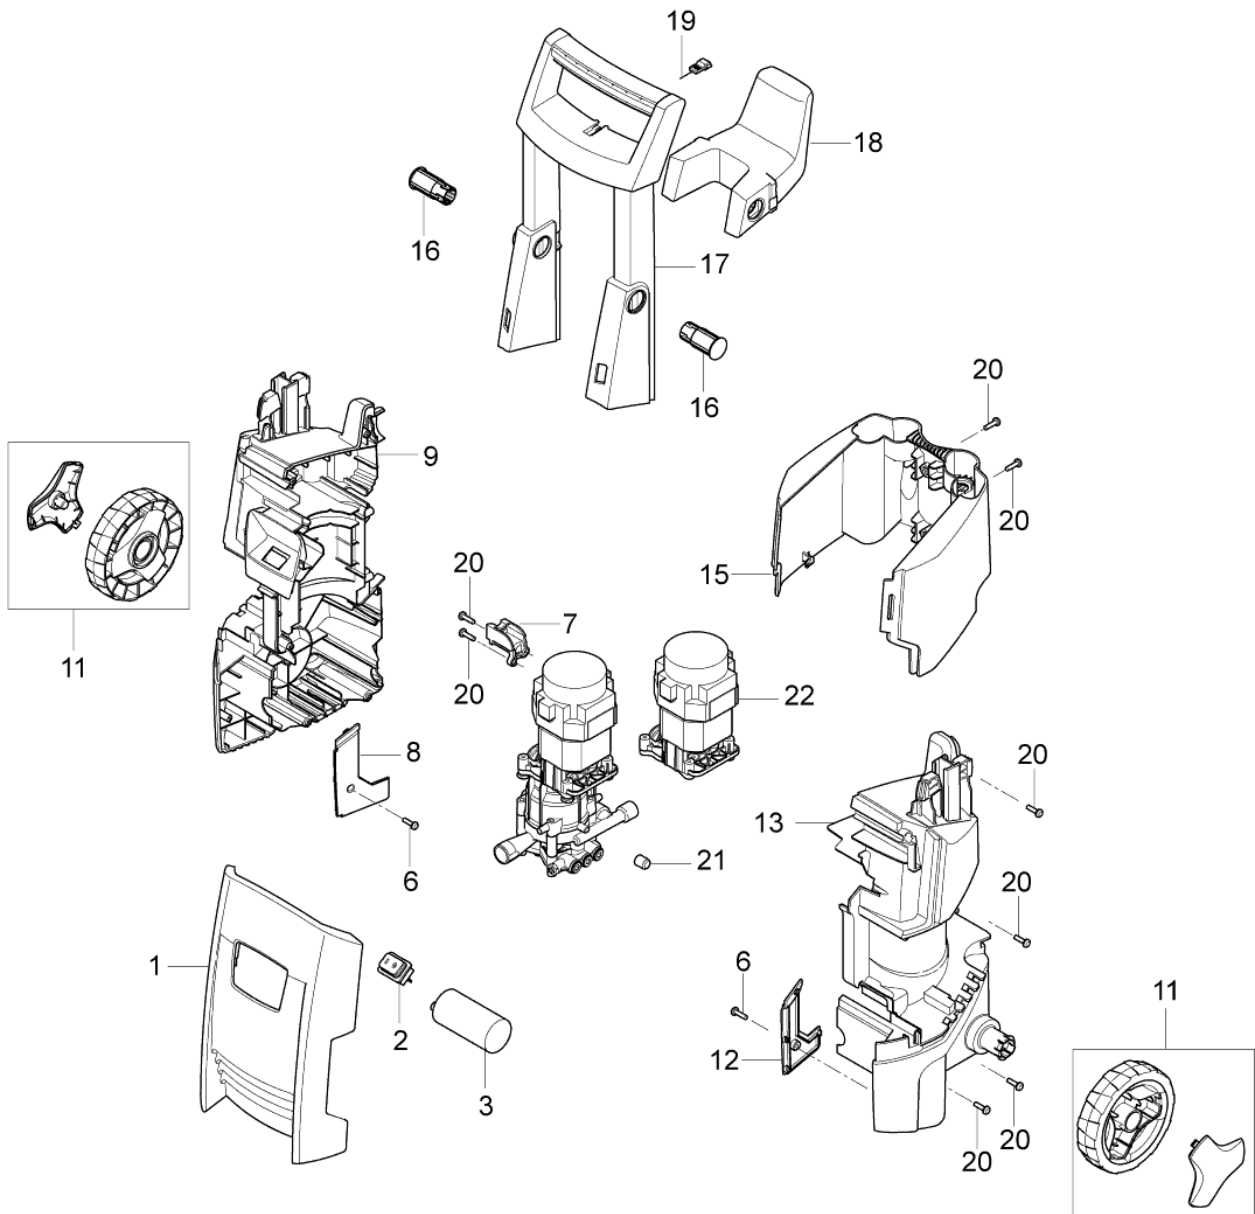

PARTS LIST

2020.02.02

TABLE OF CONTENTS

Overview	1
Motor pump	3
Accessoires CLASSIC 2013	5
Spray handle and nozzles G4	7

No.	Part No.	Qty.	Description	Part Note
00	128500314	1	BOX 10PCS GERNI C120.2	[1]
1	128500014	1	FRONT COVER C120.2	[2]
2	127440198	1	MAIN SWITCH	
3	127440197	1	CAPACITOR 30UF 500V FOR	
6	127440056	2	PLASTIC SCREW M4X16	
7	127440243	1	CABLE RELIEF BLACK	
8	127440244	1	RIGHT LEG COVER BLACK C120.3	
9	127440245	1	RIGHT CHASSIS BLACK	[2]
11	128500015	2	WHEEL KIT FOR C120.2	
12	127440092	1	LEFT LEG COVER BLACK C120.3	[2]
13	127440246	1	LEFT CHASSIS BLACK	[2]
15	127440247	1	REAR COVER BLACK	
16	127440184	2	PLUG FOR HOSE HOOK BLACK	
17	127440067	1	HANDLE	
18	127440068	1	HOSE HOOK	
19	6520844	1	CLEANING TOOL, BLACK	
20	127440093	8	PLASTIC SCREW KIT K15X18	[3]
21	128500029	1	RUBBER MOUNT KIT	
22	128500291	1	MOTOR 1.7-1.8KW 230-240V	

Part Notes:

- [1] - GUARANTEE DATE EXIRED
- [2] - STOCK COVERS GUARANTEE
- [3] - STOCK COVES GUARANTEE

No.	Part No.	Qty.	Description	Part Note
5	127130066	1	WASHER D22XD6.4X1.5	
6	4818	1	CYLINDER SCREW M6X20 ISO 4762 ST 8.8/ZN	
7	127440248	1	8.1DEG. WOBBLE DISC KIT	
7	127440074	1	7.0DEG. WOBBLE DISC KIT	
8	127440075	1	DIA.12 PUMP PISTON KIT	
9	127440249	1	MICRO SWITCH BOX KIT	
10	127440077	1	START STOP SYSTEM KIT	
11	127440078	1	O-RING 72X2 SH90	
12	127440079	1	CYLINDER BLOCK	
13	6528574	1	WATER FILTER COMPLETE.	
14	128500993	1	THRUST COLLAR WATER KIT	
15	127440082	1	NON RETURN VALVE KIT	
16	127440083	1	SUCTION AND PRESSURE	
17	127440084	1	CYLINDER BLOCK WITH	
18	127440085	3	O-RING 11.7X2.0 SH90	
19	128500851	1	PRESSURE VALVE PLUG KIT	
20	127500029	4	WASHER	
21	127500050	4	SPRING WASHER	
22	127500071	1	SCREW M6X70 DIN 912 4PCS	
23	128500324	1	O-RING START/STOP VALVE	