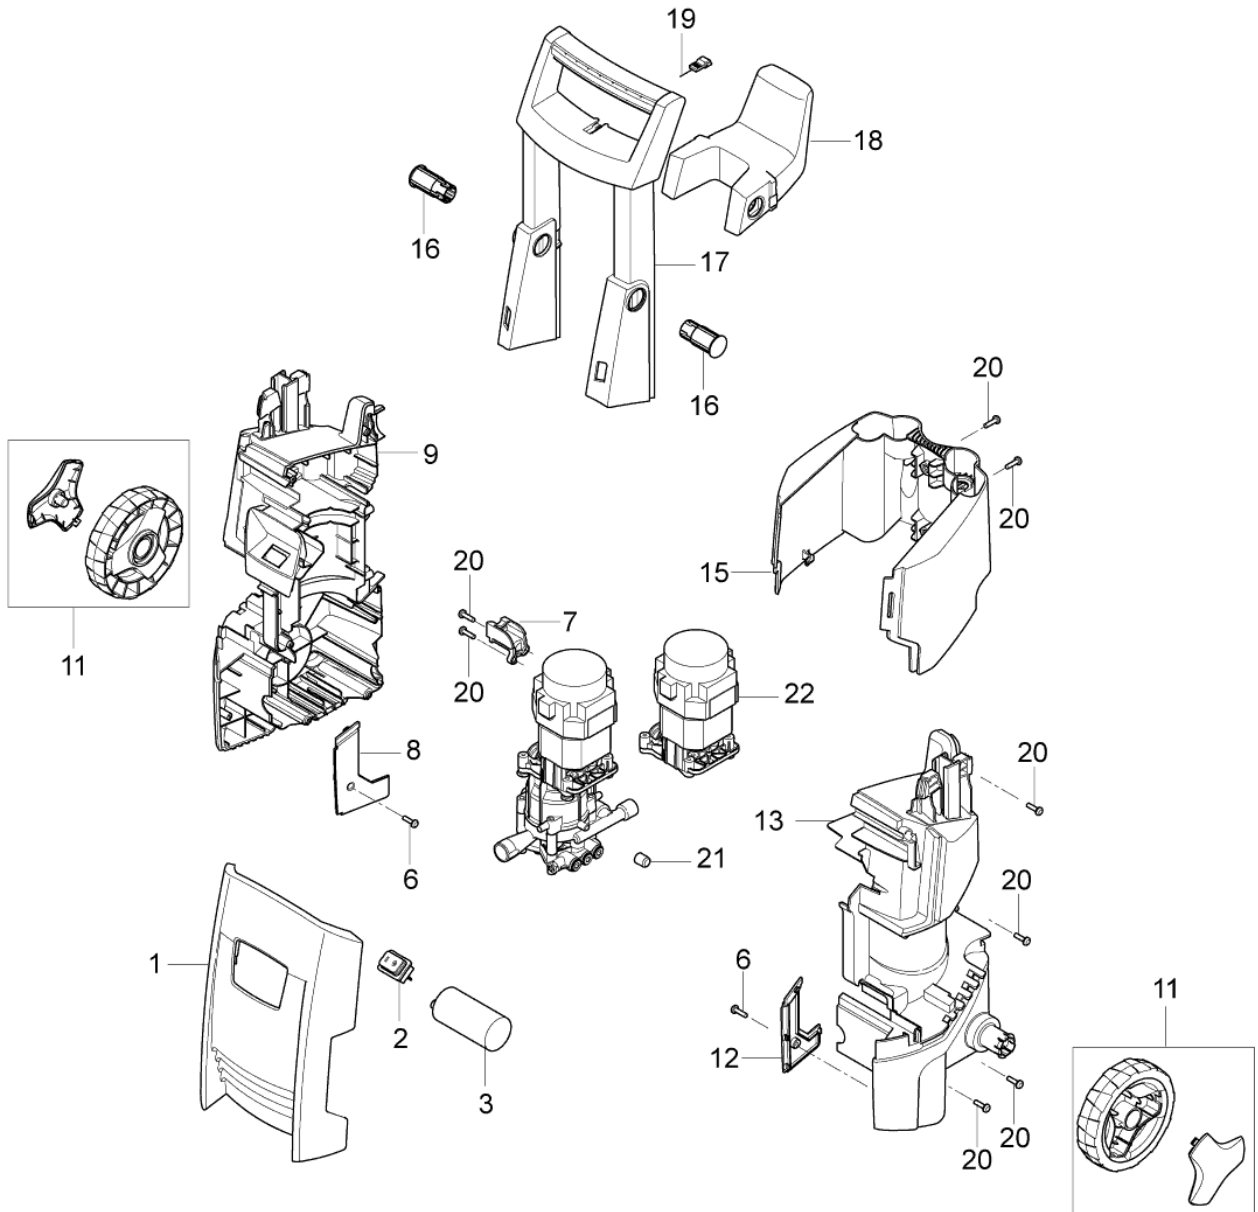

PARTS LIST

2020.02.02

TABLE OF CONTENTS

Overview	1
Motor pump	3
Accessoires CLASSIC 2013	5
Spray handle and nozzles G4	7

No.	Part No.	Qty.	Description	Part Note
00	128500314	1	BOX 10PCS GERNI C120.2	[1]
1	128500014	1	FRONT COVER C120.2	[2]
2	127440198	1	MAIN SWITCH	
3	127440197	1	CAPACITOR 30UF 500V FOR	
6	127440056	2	PLASTIC SCREW M4X16	
7	127440243	1	CABLE RELIEF BLACK	
8	127440244	1	RIGHT LEG COVER BLACK C120.3	
9	127440245	1	RIGHT CHASSIS BLACK	[2]
11	128500015	2	WHEEL KIT FOR C120.2	
12	127440092	1	LEFT LEG COVER BLACK C120.3	[2]
13	127440246	1	LEFT CHASSIS BLACK	[2]
15	127440247	1	REAR COVER BLACK	
16	127440184	2	PLUG FOR HOSE HOOK BLACK	
17	127440067	1	HANDLE	
18	127440068	1	HOSE HOOK	
19	6520844	1	CLEANING TOOL, BLACK	
20	127440093	8	PLASTIC SCREW KIT K15X18	[3]
21	128500029	1	RUBBER MOUNT KIT	
22	128500291	1	MOTOR 1.7-1.8KW 230-240V	

Part Notes:

- [1] - GUARANTEE DATE EXIRED
- [2] - STOCK COVERS GUARANTEE
- [3] - STOCK COVES GUARANTEE

No.	Part No.	Qty.	Description	Part Note
5	127130066	1	WASHER D22XD6.4X1.5	
6	4818	1	CYLINDER SCREW M6X20 ISO 4762 ST 8.8/ZN	
7	127440248	1	8.1DEG. WOBBLE DISC KIT	
7	127440074	1	7.0DEG. WOBBLE DISC KIT	
8	127440075	1	DIA.12 PUMP PISTON KIT	
9	127440249	1	MICRO SWITCH BOX KIT	
10	127440077	1	START STOP SYSTEM KIT	
11	127440078	1	O-RING 72X2 SH90	
12	127440079	1	CYLINDER BLOCK	
13	6528574	1	WATER FILTER COMPLETE.	
14	128500993	1	THRUST COLLAR WATER KIT	
15	127440082	1	NON RETURN VALVE KIT	
16	127440083	1	SUCTION AND PRESSURE	
17	127440084	1	CYLINDER BLOCK WITH	
18	127440085	3	O-RING 11.7X2.0 SH90	
19	128500851	1	PRESSURE VALVE PLUG KIT	
20	127500029	4	WASHER	
21	127500050	4	SPRING WASHER	
22	127500071	1	SCREW M6X70 DIN 912 4PCS	
23	128500324	1	O-RING START/STOP VALVE	