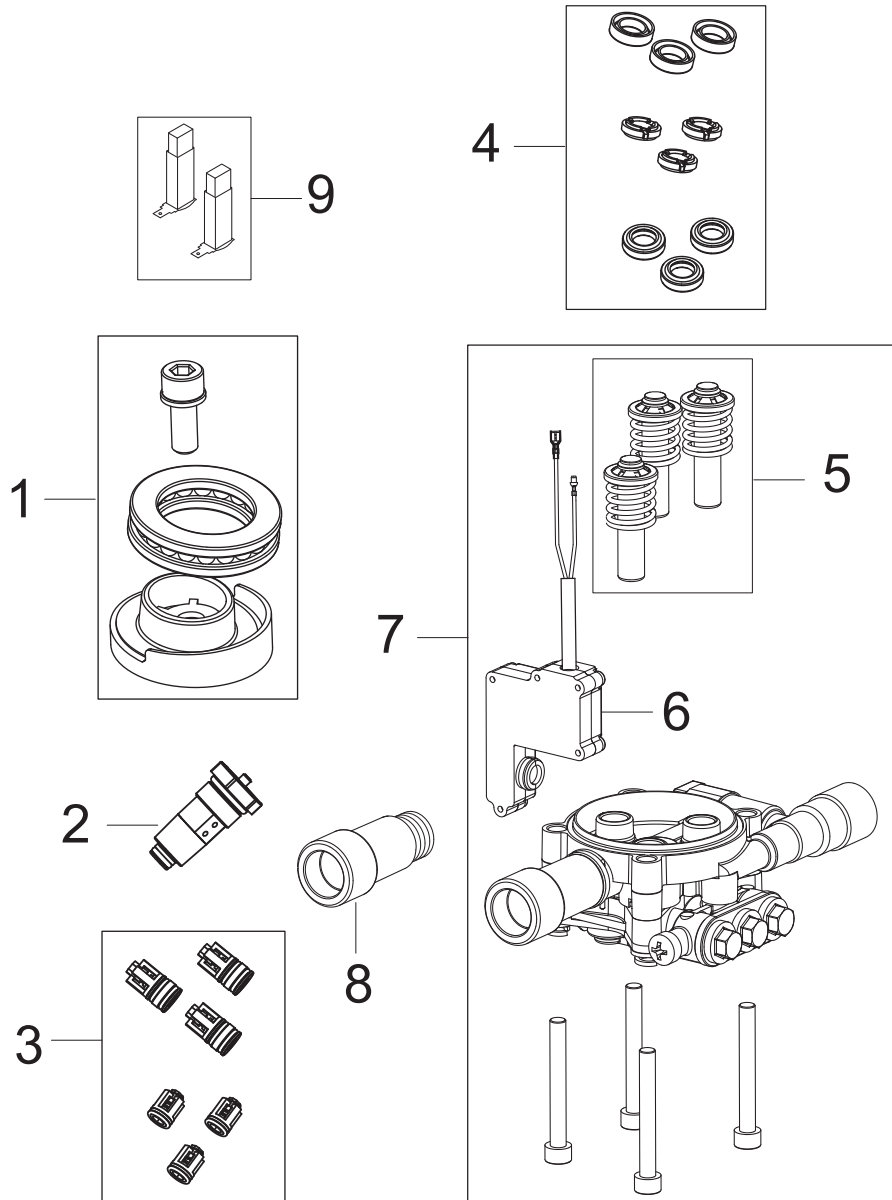

# TABLE OF CONTENTS

---

Overview .....	1
Motor pump .....	3
Default accessories .....	5
PATIO CLEANER PLUS .....	7

No.	Part No.	Qty.	Description	Part Note
0	128500924	1	10 PCS 4C BOX CLASSIC 125.5 PC	
0	128500923	1	10 PCS 4C BOX CLASSIC 125.5 PD X-TRA	
0	128500925	1	10 PCS 4C BOX CLASSIC 125.5 X-TRA TITAN	
2	31001125	1	HANDLE C125.7 INCL 2 SCREWS	
3	31001129	1	HOSE HOOK INCL BRACKETS	
4	126486831	1	SWITCH CPL	
5	31000521	1	WHEEL KIT 2 PCS	
6	31001126	1	WHEEL BRACKET KIT BIG	
7		1	Motor pump	[1]
8	1402809	1	QUICK COUPLING MALE W.	
9	6481094	1	FILTER	
10	6520844	1	CLEANING TOOL, BLACK	
11	128500909	1	G1 GUN GERNI	[2]
12	128500063	1	G2 NOZZLE TUBE GREEN SP	
13	128500298	1	C&C POWERSPEED	
14	126481120	1	PR TORNADO	
14	126481116	1	PR TORNADO YELLOW	
15	128500077	1	C&C FOAMSPRAYER WITH BOTT	
16	31001102	1	HOSE 6M	
17	3001211	1	O-RING 9.6X2.4 NITRIL 70	
17	6411218	1	BAG WITH 10 O-RINGS 30012	
18	3004304	1	O-RING	
19	31001130	1	C120.7/C125.7 HOSE REEL	
20	31001127	1	ACCESSORY BRIDGE KIT BIG	
	128500687	1	FIXED BRUSH SHORT GERNI SP	[3]
	128500701	1	GERNI COMPACT PATIO ACC	

Part Notes:

- [1] - Motor pump
- [2] - PRUNED - NO REPLACEMENT
- [3] - NEVER LAUNCHED

No.	Part No.	Qty.	Description	Part Note
1	31001132	1	WOBBLE DISC KIT - 9.0 DEGREES	
2	31001131	1	START STOP SYSTEM BIG	
3	31000518	1	VALVE KIT	
4	31000516	1	SEALING KIT	
5	31000517	1	PUMP PISTON KIT	
6	31000514	1	MICRO SWITCH	
7	31000520	1	PUMP KIT	
8	31000791	1	WATER INLET PLASTIC	[1]
9	31000832	1	CARBON BRUSH KIT 2 PCS	[2]
9	31000833	1	CARBON BRUSH KIT 2 PCS	[3]

Part Notes:

- [1] - Included in pos. 7 - 31000520 Pump kit
- [2] - C100, 105 and 110
- [3] - C120 and C125

# Default accessories

Classic 125.5 PDX X-TRA

2017.11.02

2016.05.19

---

No.	Part No.	Qty.	Description	Part Note
	6411136	1	*AUTO NOZZLE, CLICK & CLE	
	6411135	1	*UNDERCARRIAGE SPRAY LANC	
	128500380	1	GERNI ROTARY BRUSH	