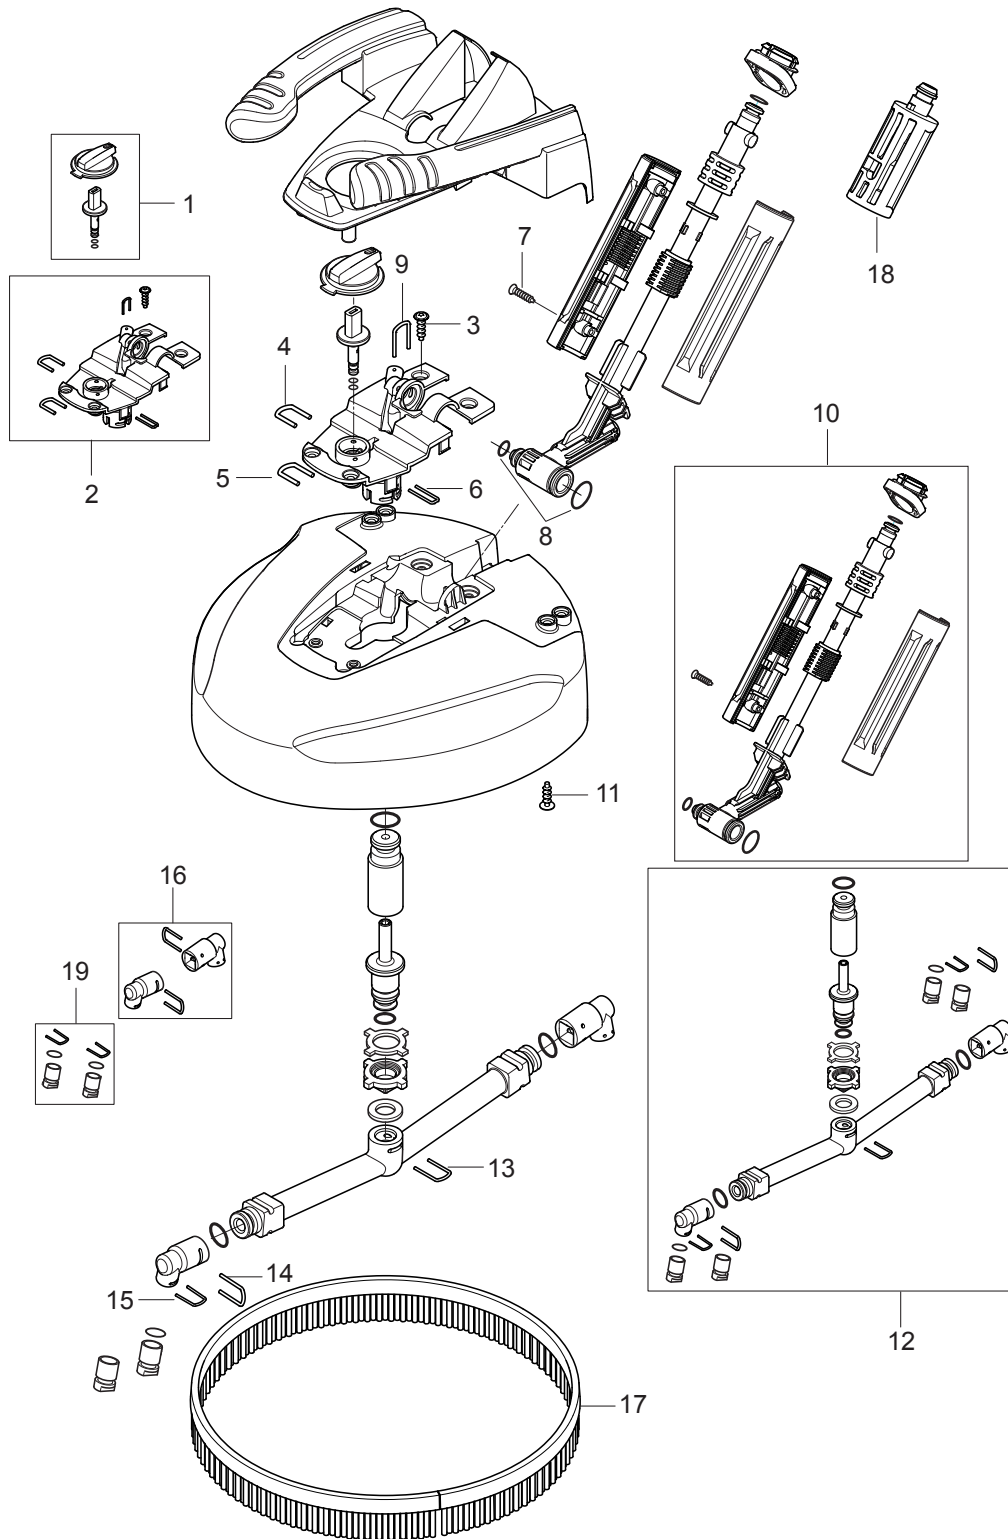

# TABLE OF CONTENTS

---

Overview .....	1
Motor pump .....	3
Default accessories .....	5
PATIO CLEANER PLUS .....	7

No.	Part No.	Qty.	Description	Part Note
0	128500924	1	10 PCS 4C BOX CLASSIC 125.5 PC	
0	128500923	1	10 PCS 4C BOX CLASSIC 125.5 PD X-TRA	
0	128500925	1	10 PCS 4C BOX CLASSIC 125.5 X-TRA TITAN	
2	31001125	1	HANDLE C125.7 INCL 2 SCREWS	
3	31001129	1	HOSE HOOK INCL BRACKETS	
4	126486831	1	SWITCH CPL	
5	31000521	1	WHEEL KIT 2 PCS	
6	31001126	1	WHEEL BRACKET KIT BIG	
7		1	Motor pump	[1]
8	1402809	1	QUICK COUPLING MALE W.	
9	6481094	1	FILTER	
10	6520844	1	CLEANING TOOL, BLACK	
11	128500909	1	G1 GUN GERNI	[2]
12	128500063	1	G2 NOZZLE TUBE GREEN SP	
13	128500298	1	C&C POWERSPEED	
14	126481120	1	PR TORNADO	
14	126481116	1	PR TORNADO YELLOW	
15	128500077	1	C&C FOAMSPRAYER WITH BOTT	
16	31001102	1	HOSE 6M	
17	3001211	1	O-RING 9.6X2.4 NITRIL 70	
17	6411218	1	BAG WITH 10 O-RINGS 30012	
18	3004304	1	O-RING	
19	31001130	1	C120.7/C125.7 HOSE REEL	
20	31001127	1	ACCESSORY BRIDGE KIT BIG	
	128500687	1	FIXED BRUSH SHORT GERNI SP	[3]
	128500701	1	GERNI COMPACT PATIO ACC	

Part Notes:

- [1] - Motor pump
- [2] - PRUNED - NO REPLACEMENT
- [3] - NEVER LAUNCHED

No.	Part No.	Qty.	Description	Part Note
1	31001132	1	WOBBLE DISC KIT - 9.0 DEGREES	
2	31001131	1	START STOP SYSTEM BIG	
3	31000518	1	VALVE KIT	
4	31000516	1	SEALING KIT	
5	31000517	1	PUMP PISTON KIT	
6	31000514	1	MICRO SWITCH	
7	31000520	1	PUMP KIT	
8	31000791	1	WATER INLET PLASTIC	[1]
9	31000832	1	CARBON BRUSH KIT 2 PCS	[2]
9	31000833	1	CARBON BRUSH KIT 2 PCS	[3]

Part Notes:

- [1] - Included in pos. 7 - 31000520 Pump kit
- [2] - C100, 105 and 110
- [3] - C120 and C125

# Default accessories

Classic 125.5 PDX X-TRA

2017.11.02

2016.05.19

---

No.	Part No.	Qty.	Description	Part Note
	6411136	1	*AUTO NOZZLE, CLICK & CLE	
	6411135	1	*UNDERCARRIAGE SPRAY LANC	
	128500380	1	GERNI ROTARY BRUSH	