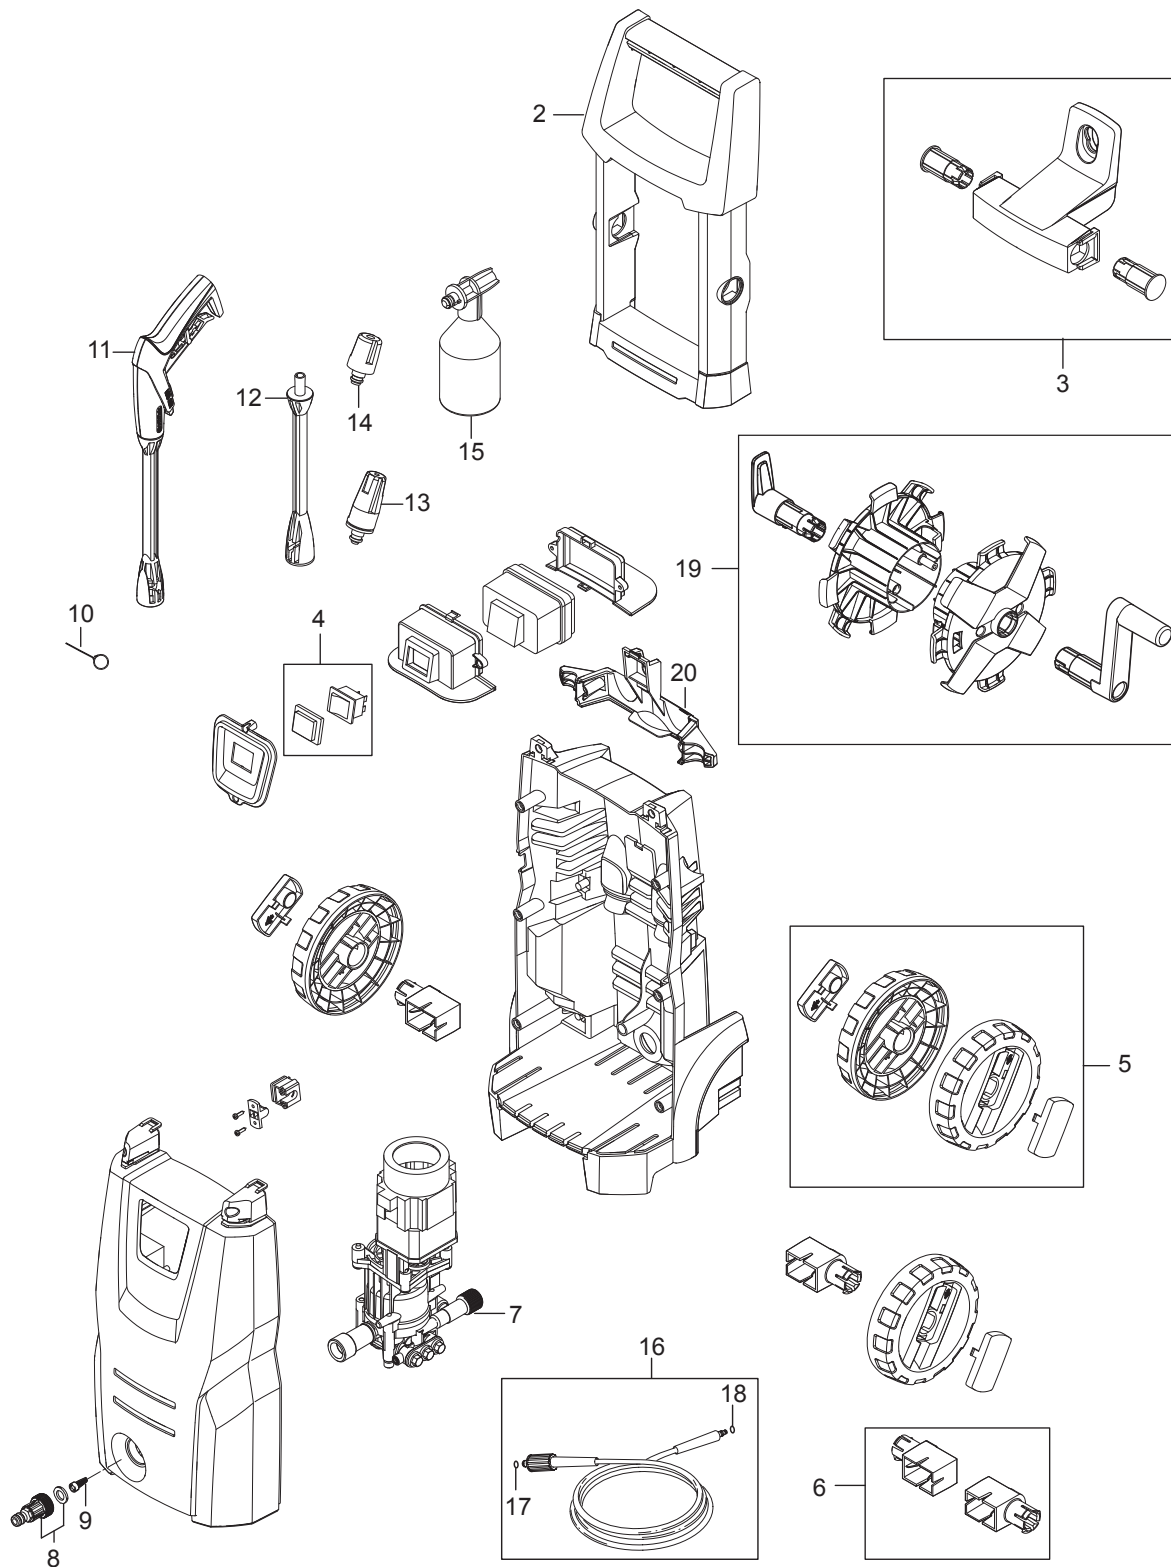

# TABLE OF CONTENTS

---

Overview .....	1
Motor pump .....	3
Default accessories .....	5
PATIO CLEANER PLUS .....	7

No.	Part No.	Qty.	Description	Part Note
0	128500924	1	10 PCS 4C BOX CLASSIC 125.5 PC	
0	128500923	1	10 PCS 4C BOX CLASSIC 125.5 PD X-TRA	
0	128500925	1	10 PCS 4C BOX CLASSIC 125.5 X-TRA TITAN	
2	31001125	1	HANDLE C125.7 INCL 2 SCREWS	
3	31001129	1	HOSE HOOK INCL BRACKETS	
4	126486831	1	SWITCH CPL	
5	31000521	1	WHEEL KIT 2 PCS	
6	31001126	1	WHEEL BRACKET KIT BIG	
7		1	Motor pump	[1]
8	1402809	1	QUICK COUPLING MALE W.	
9	6481094	1	FILTER	
10	6520844	1	CLEANING TOOL, BLACK	
11	128500909	1	G1 GUN GERNI	[2]
12	128500063	1	G2 NOZZLE TUBE GREEN SP	
13	128500298	1	C&C POWERSPEED	
14	126481120	1	PR TORNADO	
14	126481116	1	PR TORNADO YELLOW	
15	128500077	1	C&C FOAMSPRAYER WITH BOTT	
16	31001102	1	HOSE 6M	
17	3001211	1	O-RING 9.6X2.4 NITRIL 70	
17	6411218	1	BAG WITH 10 O-RINGS 30012	
18	3004304	1	O-RING	
19	31001130	1	C120.7/C125.7 HOSE REEL	
20	31001127	1	ACCESSORY BRIDGE KIT BIG	
	128500687	1	FIXED BRUSH SHORT GERNI SP	[3]
	128500701	1	GERNI COMPACT PATIO ACC	

Part Notes:

- [1] - Motor pump
- [2] - PRUNED - NO REPLACEMENT
- [3] - NEVER LAUNCHED

No.	Part No.	Qty.	Description	Part Note
1	31001132	1	WOBBLE DISC KIT - 9.0 DEGREES	
2	31001131	1	START STOP SYSTEM BIG	
3	31000518	1	VALVE KIT	
4	31000516	1	SEALING KIT	
5	31000517	1	PUMP PISTON KIT	
6	31000514	1	MICRO SWITCH	
7	31000520	1	PUMP KIT	
8	31000791	1	WATER INLET PLASTIC	[1]
9	31000832	1	CARBON BRUSH KIT 2 PCS	[2]
9	31000833	1	CARBON BRUSH KIT 2 PCS	[3]

Part Notes:

- [1] - Included in pos. 7 - 31000520 Pump kit
- [2] - C100, 105 and 110
- [3] - C120 and C125

# Default accessories

Classic 125.5 PDX X-TRA

2017.11.02

2016.05.19

---

No.	Part No.	Qty.	Description	Part Note
	6411136	1	*AUTO NOZZLE, CLICK & CLE	
	6411135	1	*UNDERCARRIAGE SPRAY LANC	
	128500380	1	GERNI ROTARY BRUSH	