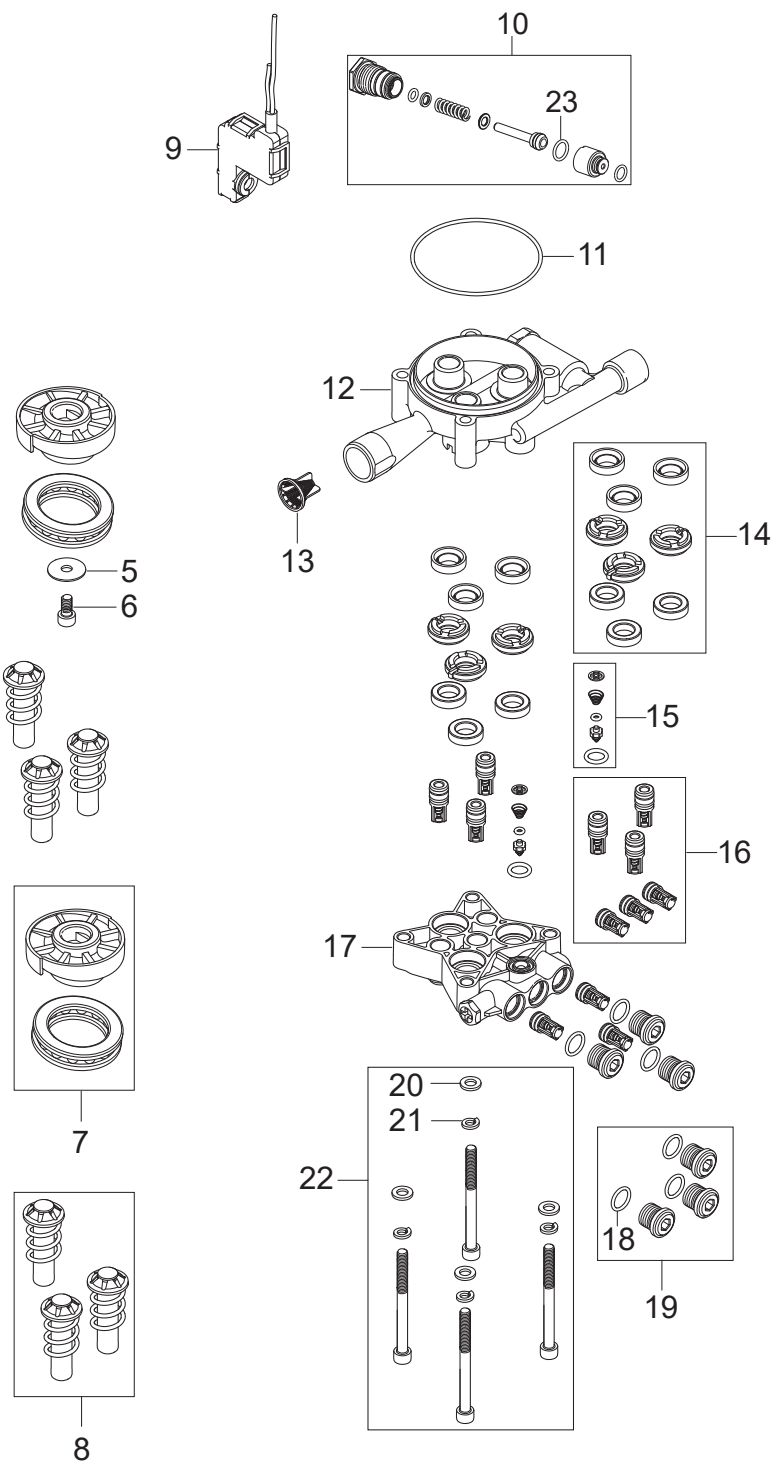

No.	Part No.	Qty.	Description	Part Note
5	127130066	1	WASHER D22XD6.4X1.5	
6	4818	1	CYLINDER SCREW M6X20 ISO 4762 ST 8.8/ZN	
7	127440248	1	8.1DEG. WOBBLE DISC KIT	
8	127440075	1	DIA.12 PUMP PISTON KIT	
9	127440249	1	MICRO SWITCH BOX KIT	
10	127440077	1	START STOP SYSTEM KIT	
11	127440078	1	O-RING 72X2 SH90	
12	127440079	1	CYLINDER BLOCK	
13	6528574	1	WATER FILTER COMPLETE.	
14	128500993	1	THRUST COLLAR WATER KIT	
15	127440082	1	NON RETURN VALVE KIT	
16	127440083	1	SUCTION AND PRESSURE	
17	127440084	1	CYLINDER BLOCK WITH	
18	127440085	3	O-RING 11.7X2.0 SH90	
19	128500851	1	PRESSURE VALVE PLUG KIT	
20	127500029	4	WASHER	
21	127500050	4	SPRING WASHER	
22	127500071	1	SCREW M6X70 DIN 912 4PCS	
23	128500324	1	O-RING START/STOP VALVE