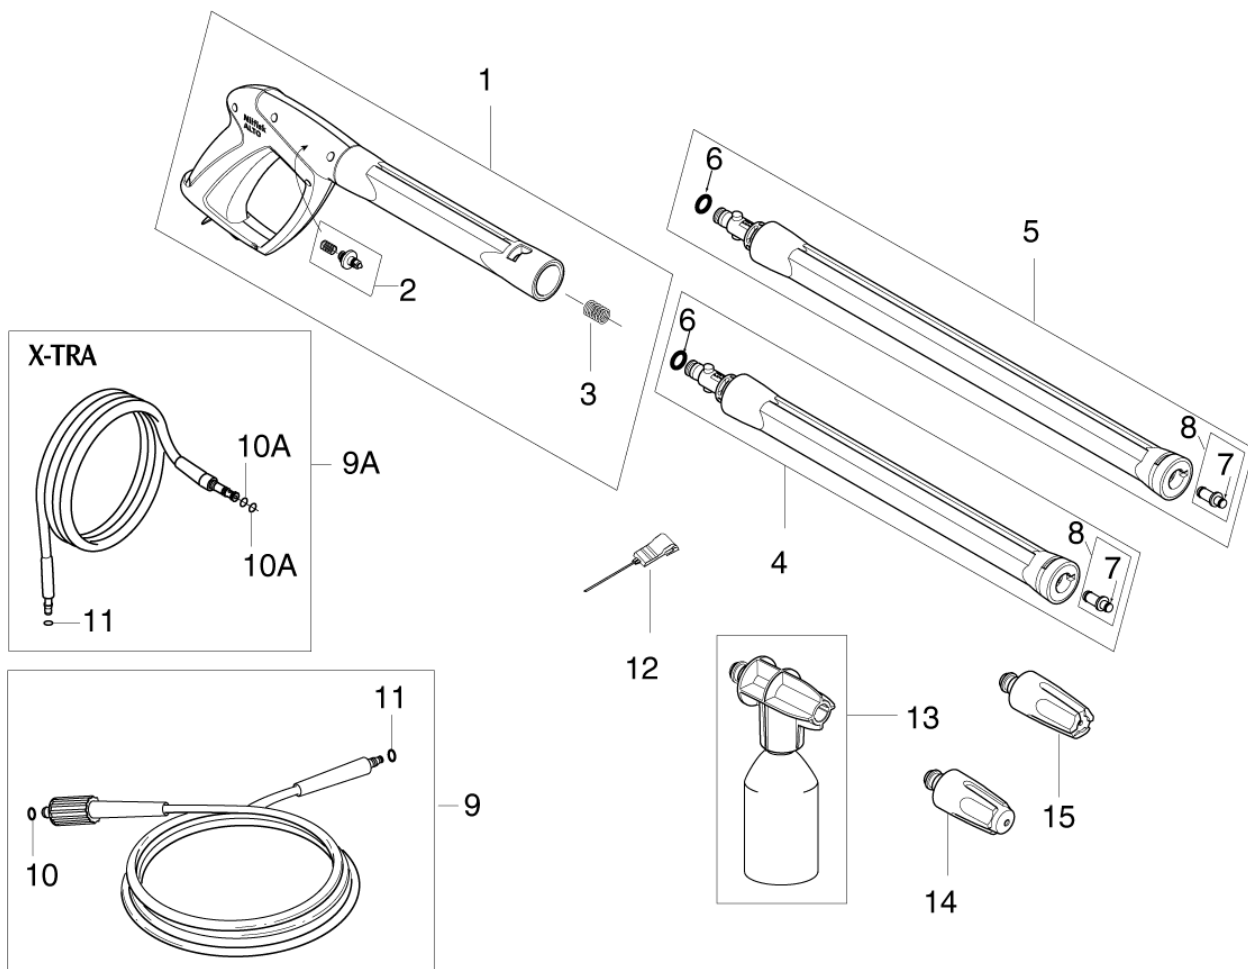

# TABLE OF CONTENTS

---

Overview .....	1
Motor pump up to serial no 2511xxxx_02_2019 .....	3
Spray handle and nozzles G4 .....	5
PATIO CLEANER PLUS .....	7

No.	Part No.	Qty.	Description	Part Note
00	128500315	1	BOX C120.2 125.2 10PCS	[1]
01	128500056	1	FRONT COVER GERNI C125.2 SP	[2]
02	127440198	1	MAIN SWITCH	
03	127440197	1	CAPACITOR 30UF 500V FOR	
06	127440056	2	PLASTIC SCREW M4X16	
07	127440243	1	CABLE RELIEF BLACK	
08	127440244	1	RIGHT LEG COVER BLACK C120.3	
09	127440245	1	RIGHT CHASSIS BLACK	[3]
11	128500057	2	WHEEL KIT GREEN CAP SP	[4]
12	127440092	1	LEFT LEG COVER BLACK C120.3	[3]
13	127440246	1	LEFT CHASSIS BLACK	[3]
15	127440247	1	REAR COVER BLACK	
16	127440184	2	PLUG FOR HOSE HOOK BLACK	
17	127440067	1	HANDLE	
18	127440068	1	HOSE HOOK	
19	6520844	1	CLEANING TOOL, BLACK	
20	107141838	8	SCREW K50X18 WN1451	
21	128500029	1	RUBBER MOUNT KIT	
22	128500291	1	MOTOR 1.7-1.8KW 230-240V	

Part Notes:

- [1] - NO LONGER AVAILABLE
- [2] - GUARANTEE DATE EXPIRED
- [3] - STOCK COVERS GUARANTEE
- [4] - STOCK COVES GUARANTEE

No.	Part No.	Qty.	Description	Part Note
5	127130066	1	WASHER D22XD6.4X1.5	
6	4818	1	CYLINDER SCREW M6X20 ISO 4762 ST 8.8/ZN	
7	127440248	1	8.1DEG. WOBBLE DISC KIT	
8	127440075	1	DIA.12 PUMP PISTON KIT	
9	127440249	1	MICRO SWITCH BOX KIT	
10	127440077	1	START STOP SYSTEM KIT	
11	127440078	1	O-RING 72X2 SH90	
12	127440079	1	CYLINDER BLOCK	
13	6528574	1	WATER FILTER COMPLETE.	
14	128500993	1	THRUST COLLAR WATER KIT	
15	127440082	1	NON RETURN VALVE KIT	
16	127440083	1	SUCTION AND PRESSURE	
17	127440084	1	CYLINDER BLOCK WITH	
18	127440085	3	O-RING 11.7X2.0 SH90	
19	128500851	1	PRESSURE VALVE PLUG KIT	
20	127500029	4	WASHER	
21	127500050	4	SPRING WASHER	
22	127500071	1	SCREW M6X70 DIN 912 4PCS	
23	128500324	1	O-RING START/STOP VALVE	