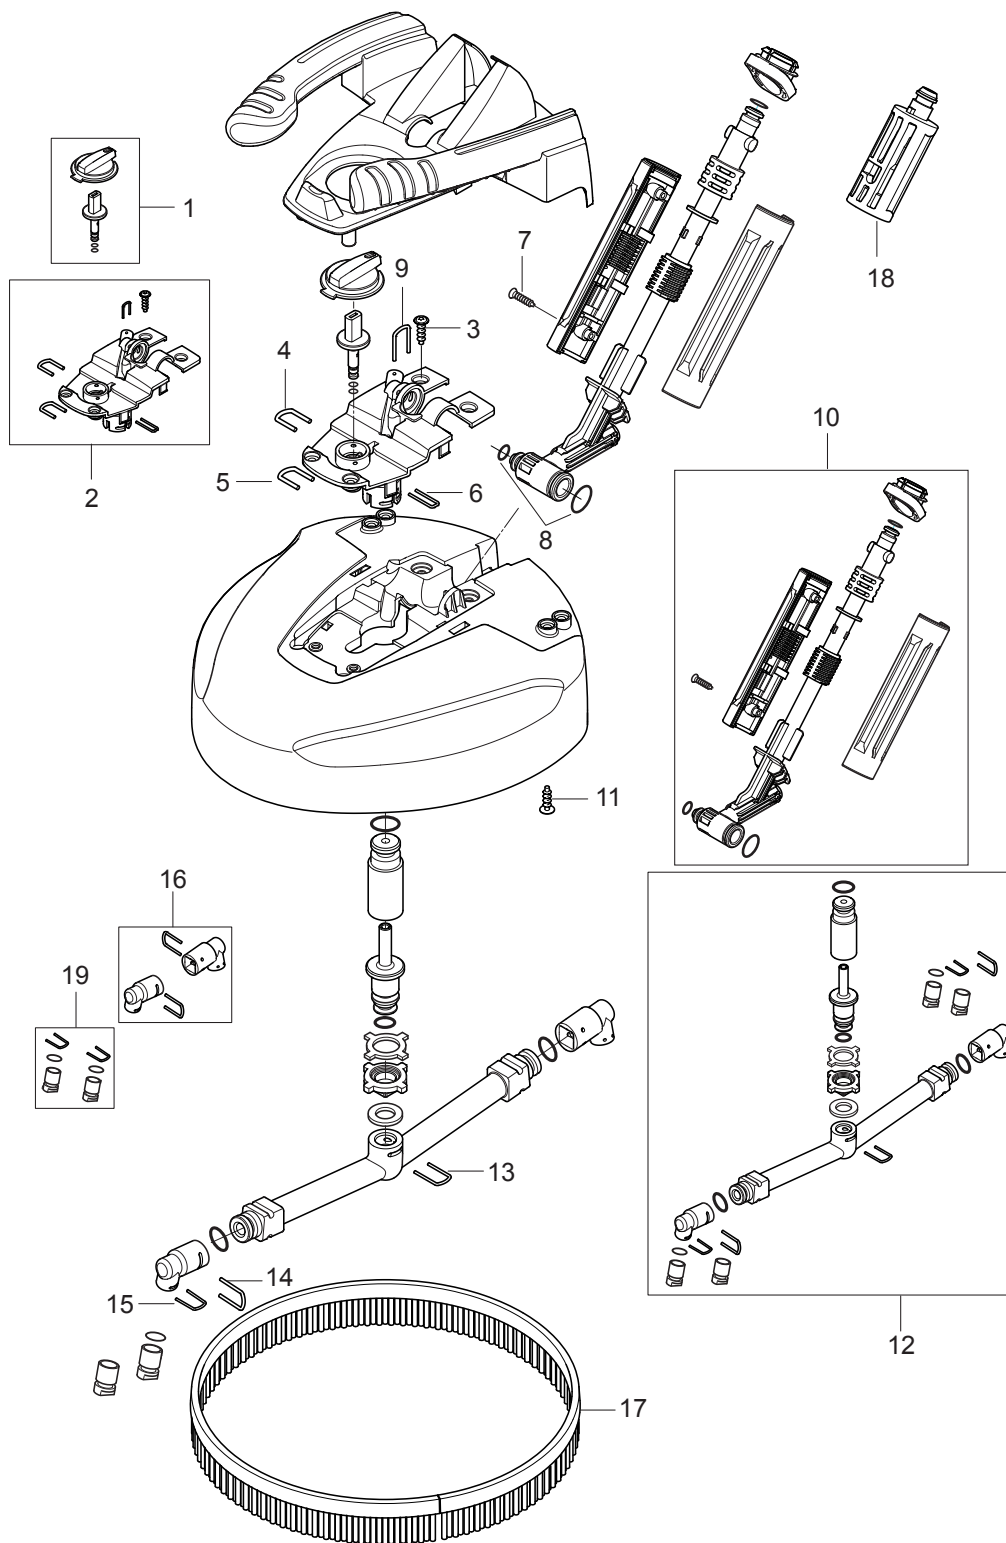

PATIO CLEANER PLUS

Gerni Classic 125.2 PAD

2017.11.02

2015.10.14

No.	Part No.	Qty.	Description	Part Note
00	128500384	1	GERNI PATIO PLUS	
01	128342002	1	GERNI POWER CONTROL KIT	[1]
02	127440103	1	RA101 CABINET KIT	[2]
03	107141838	1	SCREW K50X18 WN1451	
04	127440111	1	U-PIN FOR PISTON	[1]
05	6411552	1	LOCK BRACKET	
06	127440112	1	U-PIN FOR BEARING	[1]
07	1814585	1	SCREW 3X12,THREAD CUTTING	
08	127440114	1	O-RING FOR NIPPLE	[1]
09	127440115	1	U-PIN F NIPPLE&BASE	[1]
10	127440108	1	ALTO LOCK KIT	[1]
11	107141838	1	SCREW K50X18 WN1451	
12	127440106	1	ALTO ROTOR ARM KIT	[3]
13	127440116	1	U-PIN F NOZZLE&AXLE	
14	127440117	1	U-PIN F NOZZLE SEAT	[1]
15	127440116	1	U-PIN F NOZZLE&AXLE	
16	128500407	1	PATIO NOZZLE SEAT KIT	[1]
17	127440118	1	BRUSH RING	
18	126412104	1	ADAPTER	
19	128500408	1	PATIO NOZZLE KIT	[1]

Part Notes:

- [1] - STOCK COVERS GUARANTEE
- [2] - PRUNED-NO REPLACEMENT
- [3] - STOCK COVERS GUARANTEE
  TSB-CON-2014-002-patio-rotating-problem