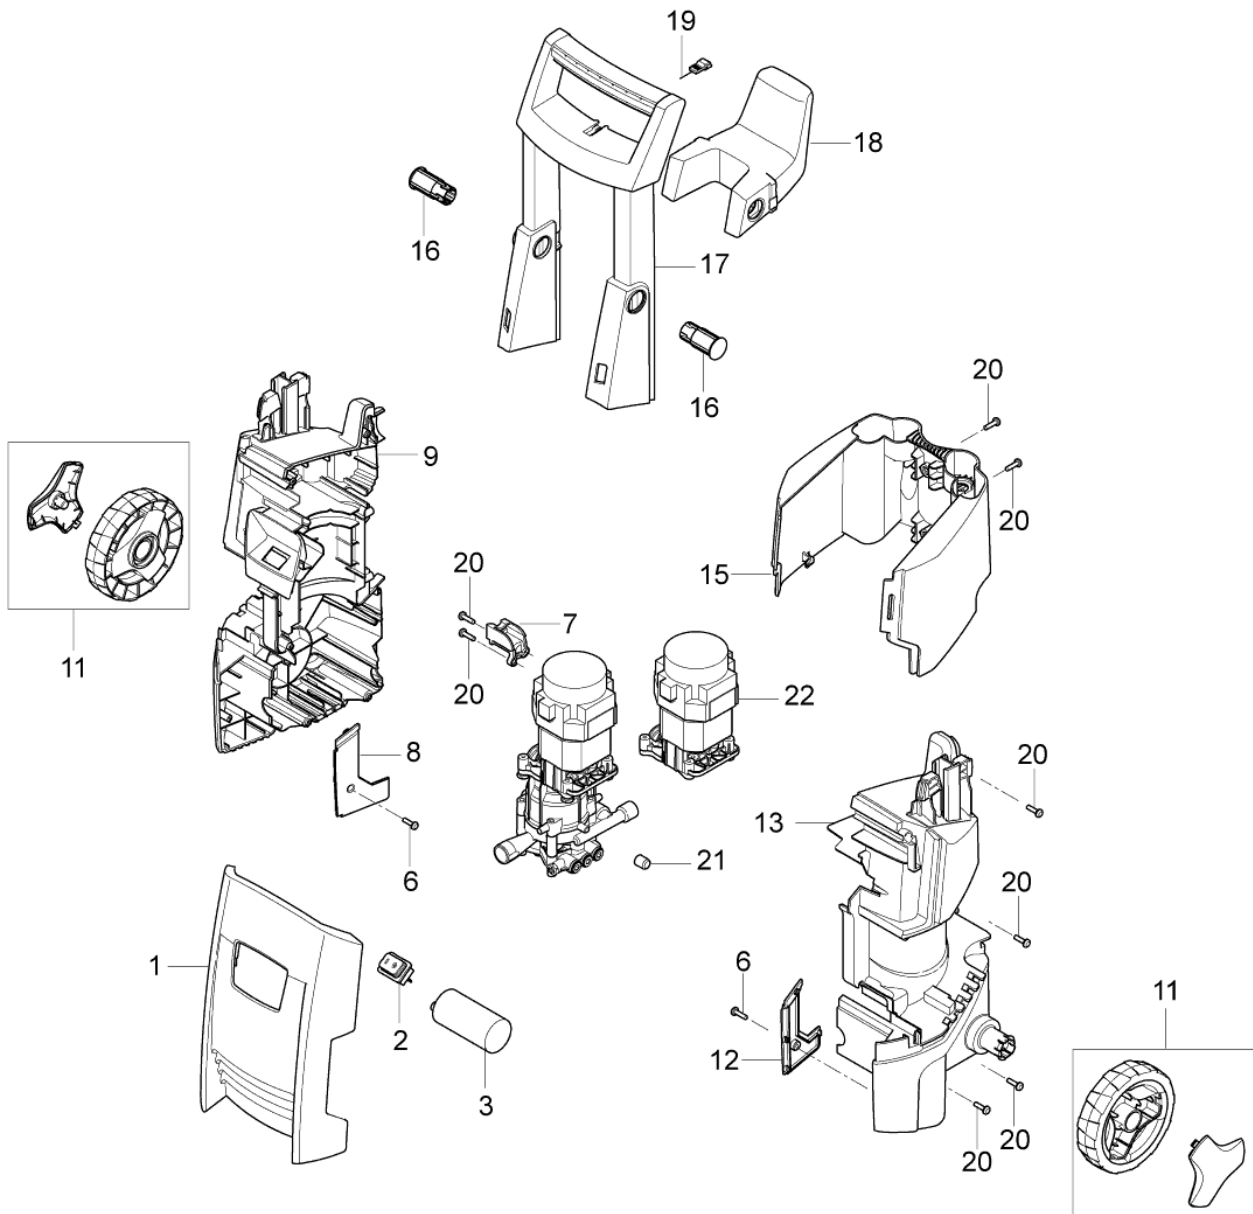

# TABLE OF CONTENTS

---

Overview .....	1
Motor pump up to serial no 2511xxxx_02_2019 .....	3
Spray handle and nozzles G4 .....	5
PATIO CLEANER PLUS .....	7

No.	Part No.	Qty.	Description	Part Note
00	128500315	1	BOX C120.2 125.2 10PCS	[1]
01	128500056	1	FRONT COVER GERNI C125.2 SP	[2]
02	127440198	1	MAIN SWITCH	
03	127440197	1	CAPACITOR 30UF 500V FOR	
06	127440056	2	PLASTIC SCREW M4X16	
07	127440243	1	CABLE RELIEF BLACK	
08	127440244	1	RIGHT LEG COVER BLACK C120.3	
09	127440245	1	RIGHT CHASSIS BLACK	[3]
11	128500057	2	WHEEL KIT GREEN CAP SP	[4]
12	127440092	1	LEFT LEG COVER BLACK C120.3	[3]
13	127440246	1	LEFT CHASSIS BLACK	[3]
15	127440247	1	REAR COVER BLACK	
16	127440184	2	PLUG FOR HOSE HOOK BLACK	
17	127440067	1	HANDLE	
18	127440068	1	HOSE HOOK	
19	6520844	1	CLEANING TOOL, BLACK	
20	107141838	8	SCREW K50X18 WN1451	
21	128500029	1	RUBBER MOUNT KIT	
22	128500291	1	MOTOR 1.7-1.8KW 230-240V	

Part Notes:

- [1] - NO LONGER AVAILABLE
- [2] - GUARANTEE DATE EXPIRED
- [3] - STOCK COVERS GUARANTEE
- [4] - STOCK COVES GUARANTEE

No.	Part No.	Qty.	Description	Part Note
5	127130066	1	WASHER D22XD6.4X1.5	
6	4818	1	CYLINDER SCREW M6X20 ISO 4762 ST 8.8/ZN	
7	127440248	1	8.1DEG. WOBBLE DISC KIT	
8	127440075	1	DIA.12 PUMP PISTON KIT	
9	127440249	1	MICRO SWITCH BOX KIT	
10	127440077	1	START STOP SYSTEM KIT	
11	127440078	1	O-RING 72X2 SH90	
12	127440079	1	CYLINDER BLOCK	
13	6528574	1	WATER FILTER COMPLETE.	
14	128500993	1	THRUST COLLAR WATER KIT	
15	127440082	1	NON RETURN VALVE KIT	
16	127440083	1	SUCTION AND PRESSURE	
17	127440084	1	CYLINDER BLOCK WITH	
18	127440085	3	O-RING 11.7X2.0 SH90	
19	128500851	1	PRESSURE VALVE PLUG KIT	
20	127500029	4	WASHER	
21	127500050	4	SPRING WASHER	
22	127500071	1	SCREW M6X70 DIN 912 4PCS	
23	128500324	1	O-RING START/STOP VALVE	