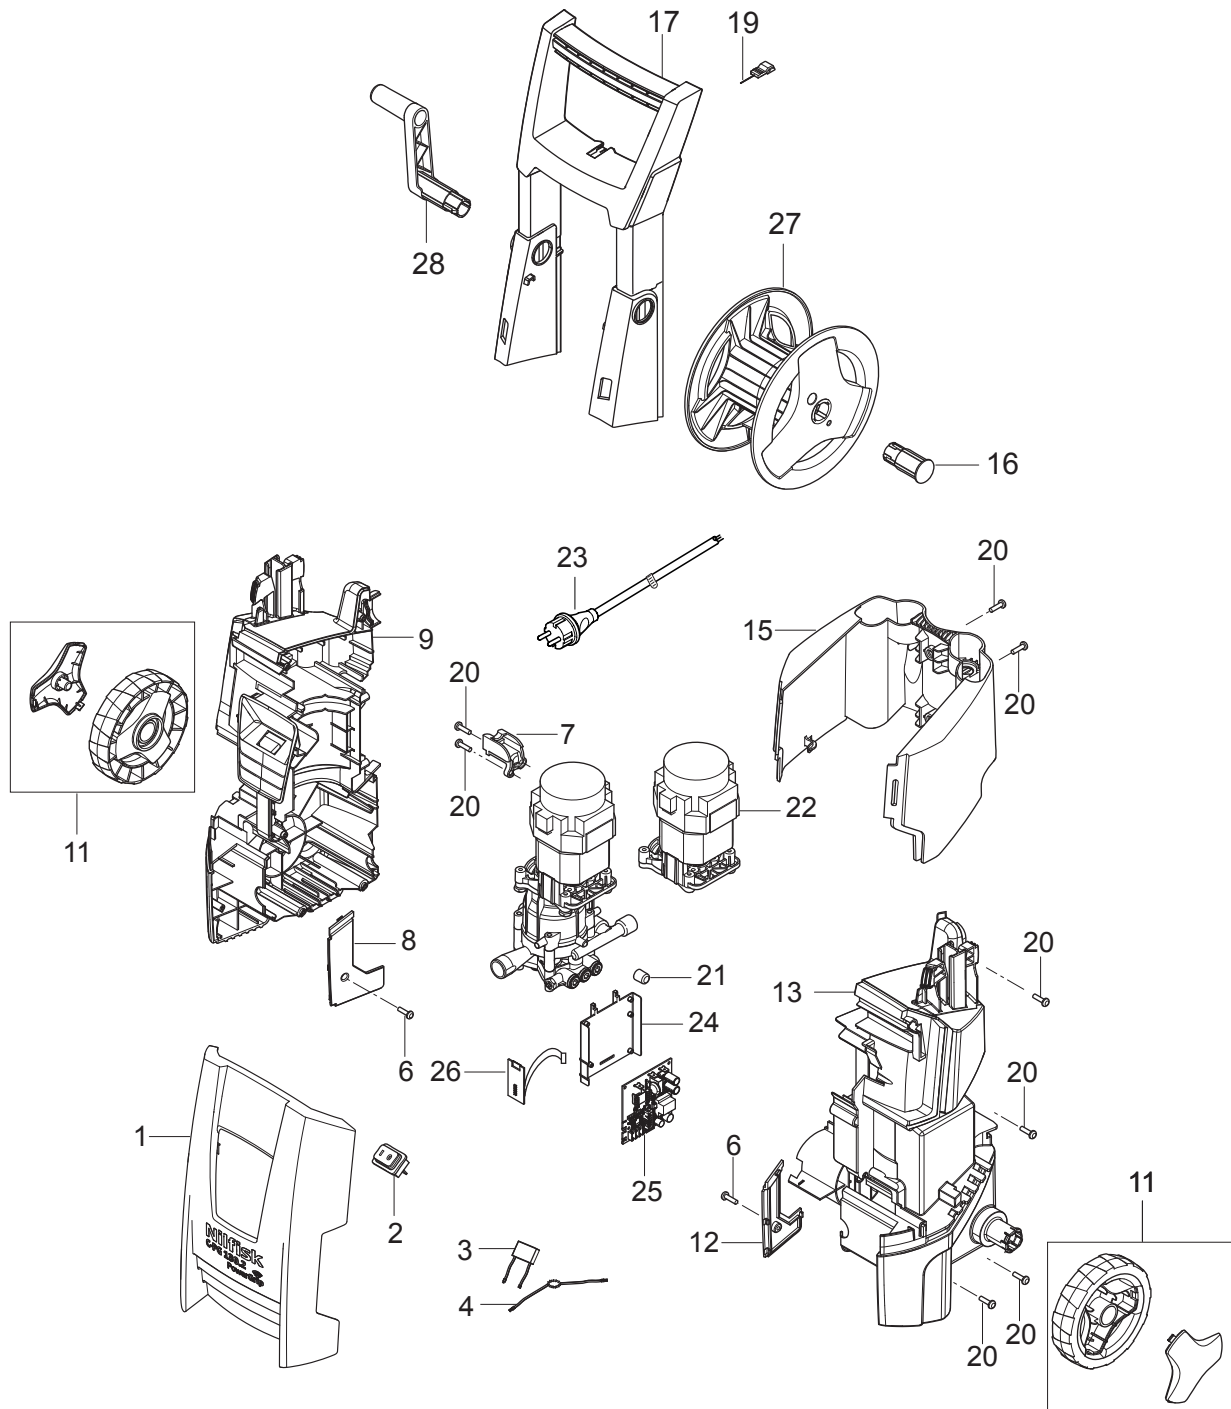

# TABLE OF CONTENTS

---

Overview .....	1
Motor pump up to serial no 2511xxxx_02_2019 .....	3
Accessories .....	5

No.	Part No.	Qty.	Description	Part Note
0	128500867	1	10PCS 4C BOX C130.3 PG	[1]
1	128500880	1	FRONT CABINET W.C PG130.3Front cover Classic PG 130.3	[1]
2	127440198	1	MAIN SWITCH	
3	128500492	1	CAPACITOR UNIVERSAL MPX	
4	128500493	1	EMC COIL UNIVERSAL	
6	127440056	2	PLASTIC SCREW M4X16	
7	127440095	1	CABLE RELIEF BLACK	
8	127440244	1	RIGHT LEG COVER BLACK C120.3	
9	127440245	1	RIGHT CHASSIS BLACK	[2]
10	127440060	2	POWER CABLE HOOKS	
11	128500015	2	WHEEL KIT FOR C120.2	
12	127440092	1	LEFT LEG COVER BLACK C120.3	[2]
13	127440246	1	LEFT CHASSIS BLACK	[2]
15	127440247	1	REAR COVER BLACK	
16	127440184	1	PLUG FOR HOSE HOOK BLACK	
17	128500807	1	HANDLE COMPACT	
19	6520844	1	CLEANING TOOL, BLACK	
20	107141838	12	SCREW K50X18 WN1451	
21	128500029	1	RUBBER MOUNT KIT	
22	128500910	1	MOTOR 1.7KW 230V 50HZ	[2]
23	128500022	1	POWER CABLE INDUCTION AUS NZ	[3]
24	128500808	1	BRACKET FOR PCBA COMPACT	
25	128500809	1	PCBA WIRELESS GUN MOTOR	
26	128500810	1	PCBA MACHINE RF MODULE	
27	127440240	1	HOSE REEL	
28	127440239	1	HOSE REEL HANDLE	

Part Notes:

- [1] - NO LONGER AVAILABLE
- [2] - STOCK COVERS GUARANTEE
- [3] - GUARANTEE DATE EXPIRED

No.	Part No.	Qty.	Description	Part Note
5	127130066	1	WASHER D22XD6.4X1.5	
6	4818	1	CYLINDER SCREW M6X20 ISO 4762 ST 8.8/ZN	
7	127440248	1	8.1DEG. WOBBLE DISC KIT	
8	127440075	1	DIA.12 PUMP PISTON KIT	
9	127440249	1	MICRO SWITCH BOX KIT	
10	127440077	1	START STOP SYSTEM KIT	
11	127440078	1	O-RING 72X2 SH90	
12	127440079	1	CYLINDER BLOCK	
13	6528574	1	WATER FILTER COMPLETE.	
14	128500993	1	THRUST COLLAR WATER KIT	
15	127440082	1	NON RETURN VALVE KIT	
16	127440083	1	SUCTION AND PRESSURE	
17	127440084	1	CYLINDER BLOCK WITH	
18	127440085	3	O-RING 11.7X2.0 SH90	
19	128500851	1	PRESSURE VALVE PLUG KIT	
20	127500029	4	WASHER	
21	127500050	4	SPRING WASHER	
22	127500071	1	SCREW M6X70 DIN 912 4PCS	
23	128500324	1	O-RING START/STOP VALVE	