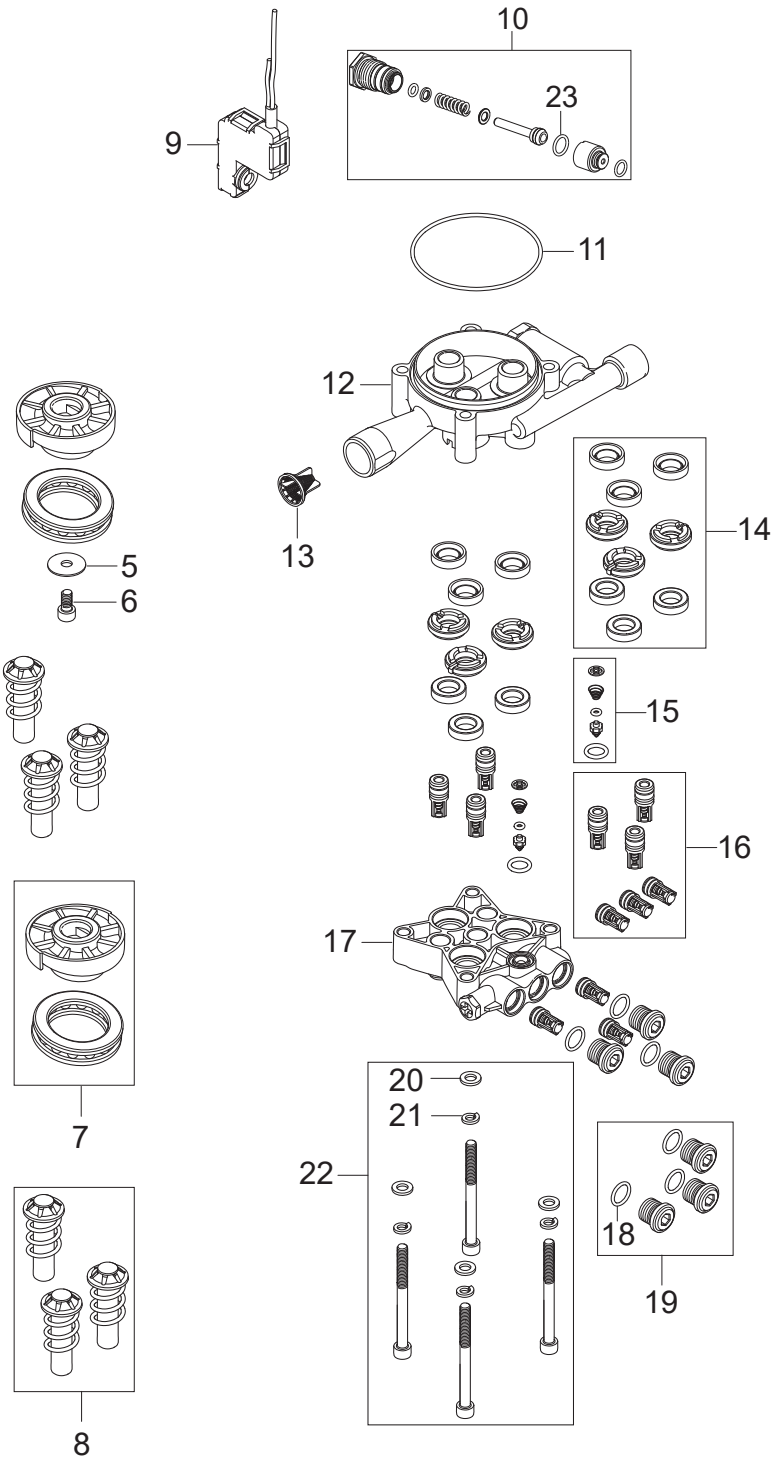

# TABLE OF CONTENTS

---

Overview .....	1
Motor pump up to serial no 2511xxxx_02_2019 .....	3
Accessories .....	5

No.	Part No.	Qty.	Description	Part Note
0	128500867	1	10PCS 4C BOX C130.3 PG	[1]
1	128500880	1	FRONT CABINET W.C PG130.3Front cover Classic PG 130.3	[1]
2	127440198	1	MAIN SWITCH	
3	128500492	1	CAPACITOR UNIVERSAL MPX	
4	128500493	1	EMC COIL UNIVERSAL	
6	127440056	2	PLASTIC SCREW M4X16	
7	127440095	1	CABLE RELIEF BLACK	
8	127440244	1	RIGHT LEG COVER BLACK C120.3	
9	127440245	1	RIGHT CHASSIS BLACK	[2]
10	127440060	2	POWER CABLE HOOKS	
11	128500015	2	WHEEL KIT FOR C120.2	
12	127440092	1	LEFT LEG COVER BLACK C120.3	[2]
13	127440246	1	LEFT CHASSIS BLACK	[2]
15	127440247	1	REAR COVER BLACK	
16	127440184	1	PLUG FOR HOSE HOOK BLACK	
17	128500807	1	HANDLE COMPACT	
19	6520844	1	CLEANING TOOL, BLACK	
20	107141838	12	SCREW K50X18 WN1451	
21	128500029	1	RUBBER MOUNT KIT	
22	128500910	1	MOTOR 1.7KW 230V 50HZ	[2]
23	128500022	1	POWER CABLE INDUCTION AUS NZ	[3]
24	128500808	1	BRACKET FOR PCBA COMPACT	
25	128500809	1	PCBA WIRELESS GUN MOTOR	
26	128500810	1	PCBA MACHINE RF MODULE	
27	127440240	1	HOSE REEL	
28	127440239	1	HOSE REEL HANDLE	

Part Notes:

- [1] - NO LONGER AVAILABLE
- [2] - STOCK COVERS GUARANTEE
- [3] - GUARANTEE DATE EXPIRED

No.	Part No.	Qty.	Description	Part Note
5	127130066	1	WASHER D22XD6.4X1.5	
6	4818	1	CYLINDER SCREW M6X20 ISO 4762 ST 8.8/ZN	
7	127440248	1	8.1DEG. WOBBLE DISC KIT	
8	127440075	1	DIA.12 PUMP PISTON KIT	
9	127440249	1	MICRO SWITCH BOX KIT	
10	127440077	1	START STOP SYSTEM KIT	
11	127440078	1	O-RING 72X2 SH90	
12	127440079	1	CYLINDER BLOCK	
13	6528574	1	WATER FILTER COMPLETE.	
14	128500993	1	THRUST COLLAR WATER KIT	
15	127440082	1	NON RETURN VALVE KIT	
16	127440083	1	SUCTION AND PRESSURE	
17	127440084	1	CYLINDER BLOCK WITH	
18	127440085	3	O-RING 11.7X2.0 SH90	
19	128500851	1	PRESSURE VALVE PLUG KIT	
20	127500029	4	WASHER	
21	127500050	4	SPRING WASHER	
22	127500071	1	SCREW M6X70 DIN 912 4PCS	
23	128500324	1	O-RING START/STOP VALVE	