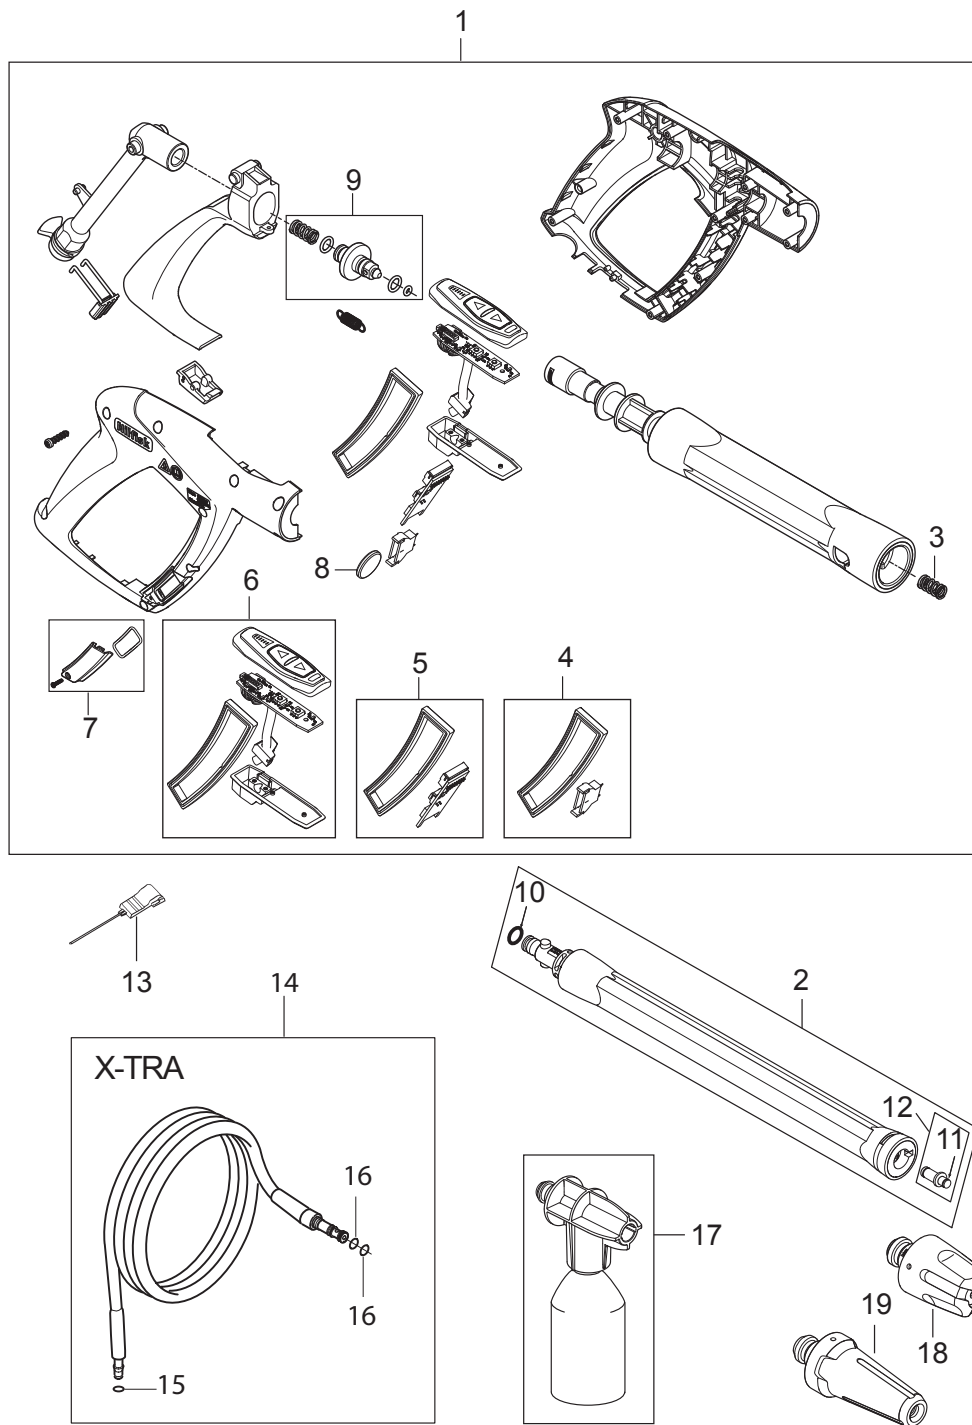

# TABLE OF CONTENTS

---

Overview .....	1
Motor pump up to serial no 2511xxxx_02_2019 .....	3
Accessories .....	5

No.	Part No.	Qty.	Description	Part Note
0	128500867	1	10PCS 4C BOX C130.3 PG	[1]
1	128500880	1	FRONT CABINET W.C PG130.3Front cover Classic PG 130.3	[1]
2	127440198	1	MAIN SWITCH	
3	128500492	1	CAPACITOR UNIVERSAL MPX	
4	128500493	1	EMC COIL UNIVERSAL	
6	127440056	2	PLASTIC SCREW M4X16	
7	127440095	1	CABLE RELIEF BLACK	
8	127440244	1	RIGHT LEG COVER BLACK C120.3	
9	127440245	1	RIGHT CHASSIS BLACK	[2]
10	127440060	2	POWER CABLE HOOKS	
11	128500015	2	WHEEL KIT FOR C120.2	
12	127440092	1	LEFT LEG COVER BLACK C120.3	[2]
13	127440246	1	LEFT CHASSIS BLACK	[2]
15	127440247	1	REAR COVER BLACK	
16	127440184	1	PLUG FOR HOSE HOOK BLACK	
17	128500807	1	HANDLE COMPACT	
19	6520844	1	CLEANING TOOL, BLACK	
20	107141838	12	SCREW K50X18 WN1451	
21	128500029	1	RUBBER MOUNT KIT	
22	128500910	1	MOTOR 1.7KW 230V 50HZ	[2]
23	128500022	1	POWER CABLE INDUCTION AUS NZ	[3]
24	128500808	1	BRACKET FOR PCBA COMPACT	
25	128500809	1	PCBA WIRELESS GUN MOTOR	
26	128500810	1	PCBA MACHINE RF MODULE	
27	127440240	1	HOSE REEL	
28	127440239	1	HOSE REEL HANDLE	

Part Notes:

- [1] - NO LONGER AVAILABLE
- [2] - STOCK COVERS GUARANTEE
- [3] - GUARANTEE DATE EXPIRED

No.	Part No.	Qty.	Description	Part Note
5	127130066	1	WASHER D22XD6.4X1.5	
6	4818	1	CYLINDER SCREW M6X20 ISO 4762 ST 8.8/ZN	
7	127440248	1	8.1DEG. WOBBLE DISC KIT	
8	127440075	1	DIA.12 PUMP PISTON KIT	
9	127440249	1	MICRO SWITCH BOX KIT	
10	127440077	1	START STOP SYSTEM KIT	
11	127440078	1	O-RING 72X2 SH90	
12	127440079	1	CYLINDER BLOCK	
13	6528574	1	WATER FILTER COMPLETE.	
14	128500993	1	THRUST COLLAR WATER KIT	
15	127440082	1	NON RETURN VALVE KIT	
16	127440083	1	SUCTION AND PRESSURE	
17	127440084	1	CYLINDER BLOCK WITH	
18	127440085	3	O-RING 11.7X2.0 SH90	
19	128500851	1	PRESSURE VALVE PLUG KIT	
20	127500029	4	WASHER	
21	127500050	4	SPRING WASHER	
22	127500071	1	SCREW M6X70 DIN 912 4PCS	
23	128500324	1	O-RING START/STOP VALVE	