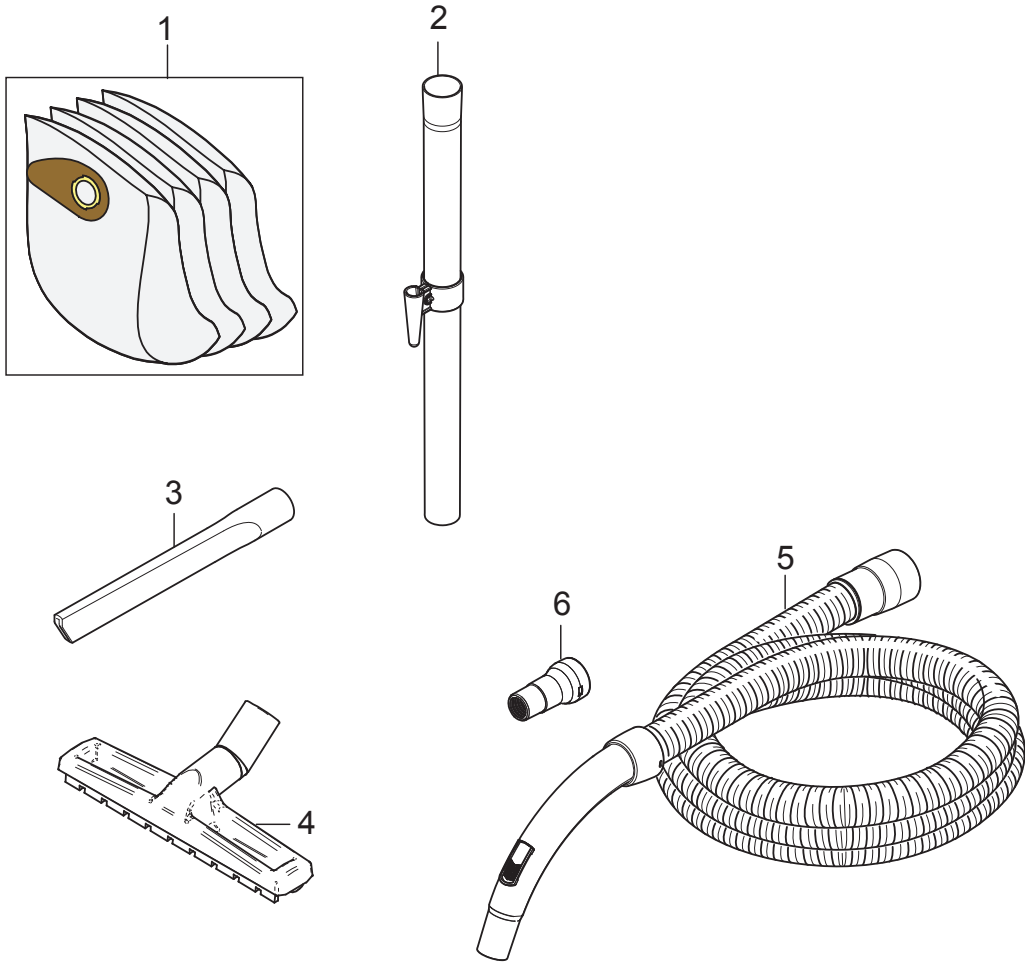

PARTS LIST

2020.02.05

TABLE OF CONTENTS

Upper parts	1
Container 30L inox	3
Accessories	5

No.	Part No.	Qty.	Description	Part Note
1	31001049	1	SWITCH KIT	
2	31001050	1	ELECTRIC PARTS	
3	31001051	1	HANDLE KIT	
4	31001052	1	POWER SOCKET EU	
4	31001053	1	POWER SOCKET UK	
4	31001054	1	POWER SOCKET FR	
4	31001055	1	POWER SOCKET AU/NZ	
5	31001056	1	TURBINE 1200W 220V-240V 50HZ W. GASKETS	
5	31001057	1	TURBINE 1400W 220-240 V 50 HZ W. GASKETS	
6	31001058	1	CLAMPS 2 PCS	[1]
7	107417202	1	GERNI FILTER KIT 1 PCS	[2]
8	31001059	1	FILTER TENSION DISC	
9	31001060	1	CABLE H05VV-F2X1MM 2 EU	
9	31001061	1	CABLE H05VV-F2X1MM 2 UK	
9	31001062	1	CABLE H05VV-F2X1MM 2 ZA	
9	31001063	1	CABLE H05VV-F2X1MM 2 NZ/AU	
9	31001076	1	CABLE H05VV-F3X1.5MMX5.5 C EU	
9	31001077	1	CABLE H05VV-F3X1.5MMX5.5 C UK	

Part Notes:

- [1] - Not for L50 container
 [2] - PRUNED - NO REPLACEMENT

No.	Part No.	Qty.	Description	Part Note
1	31001073	1	CONTAINER 30L INOX - COMPLETE GERNI	
2	31001075	1	WHEELS 2 PCS W/O LOGO GERNI GREEN	
3	31001065	1	CASTOR WHEELS 2 PCS.	

No.	Part No.	Qty.	Description	Part Note
1	107417203	1	GERNI DUST BAG FLEECE	
1	107417204	1	GERNI DUST BAG FLEECE	[1]
2	31000862	1	TUBE WITH PARKING CLIPS	
2		1	Stainless tubes not available	
3		1	Crevice nozzle not available	
4	107417205	1	GERNI FLOOR NOZZLE D36	[1]
5	107417200	1	GERNI SUCTION HOSE 2.5m	[1]
5	107417201	1	GERNI SUCTION HOSE 4m	[1]
6	302002356	1	TOOL ADAPTOR	
NS	107417198	1	GERNI PREMIUM CAR KIT	[1]
NS	107417199	1	GERNI CONVENIENCE KIT	[1]

Part Notes:

[1] - PRUNED - NO REPLACEMENT