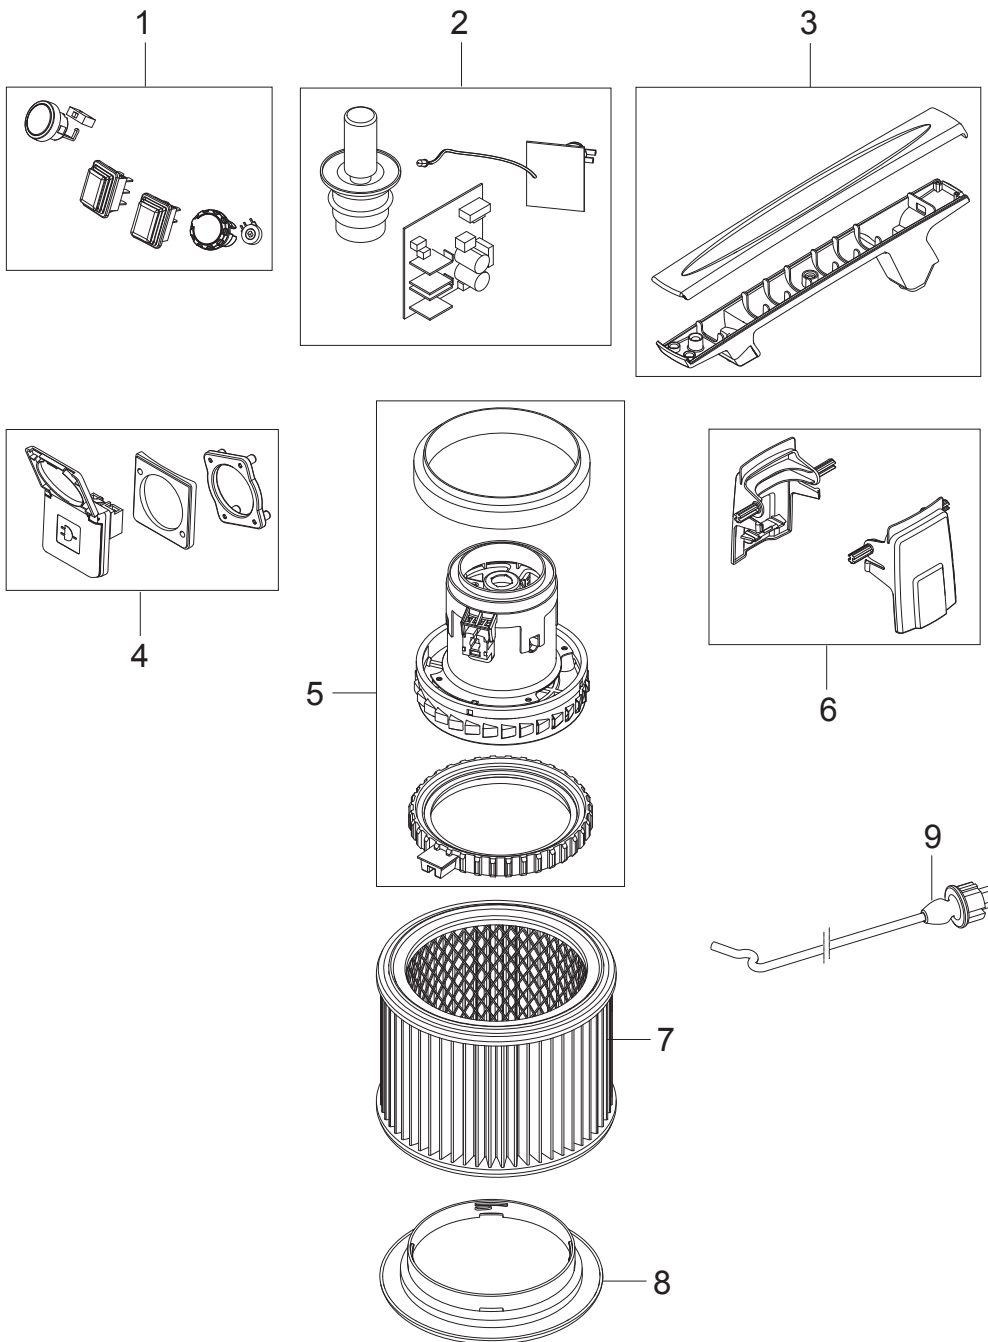

PARTS LIST

2020.02.05

TABLE OF CONTENTS

Upper parts	1
Container 30L inox	3
Accessories	5

No.	Part No.	Qty.	Description	Part Note
1	31001049	1	SWITCH KIT	
2	31001050	1	ELECTRIC PARTS	
3	31001051	1	HANDLE KIT	
4	31001052	1	POWER SOCKET EU	
4	31001053	1	POWER SOCKET UK	
4	31001054	1	POWER SOCKET FR	
4	31001055	1	POWER SOCKET AU/NZ	
5	31001056	1	TURBINE 1200W 220V-240V 50HZ W. GASKETS	
5	31001057	1	TURBINE 1400W 220-240 V 50 HZ W. GASKETS	
6	31001058	1	CLAMPS 2 PCS	[1]
7	107417202	1	GERNI FILTER KIT 1 PCS	[2]
8	31001059	1	FILTER TENSION DISC	
9	31001060	1	CABLE H05VV-F2X1MM 2 EU	
9	31001061	1	CABLE H05VV-F2X1MM 2 UK	
9	31001062	1	CABLE H05VV-F2X1MM 2 ZA	
9	31001063	1	CABLE H05VV-F2X1MM 2 NZ/AU	
9	31001076	1	CABLE H05VV-F3X1.5MMX5.5 C EU	
9	31001077	1	CABLE H05VV-F3X1.5MMX5.5 C UK	

Part Notes:

- [1] - Not for L50 container
 [2] - PRUNED - NO REPLACEMENT

No.	Part No.	Qty.	Description	Part Note
1	31001073	1	CONTAINER 30L INOX - COMPLETE GERNI	
2	31001075	1	WHEELS 2 PCS W/O LOGO GERNI GREEN	
3	31001065	1	CASTOR WHEELS 2 PCS.	

No.	Part No.	Qty.	Description	Part Note
1	107417203	1	GERNI DUST BAG FLEECE	
1	107417204	1	GERNI DUST BAG FLEECE	[1]
2	31000862	1	TUBE WITH PARKING CLIPS	
2		1	Stainless tubes not available	
3		1	Crevice nozzle not available	
4	107417205	1	GERNI FLOOR NOZZLE D36	[1]
5	107417200	1	GERNI SUCTION HOSE 2.5m	[1]
5	107417201	1	GERNI SUCTION HOSE 4m	[1]
6	302002356	1	TOOL ADAPTOR	
NS	107417198	1	GERNI PREMIUM CAR KIT	[1]
NS	107417199	1	GERNI CONVENIENCE KIT	[1]

Part Notes:

[1] - PRUNED - NO REPLACEMENT