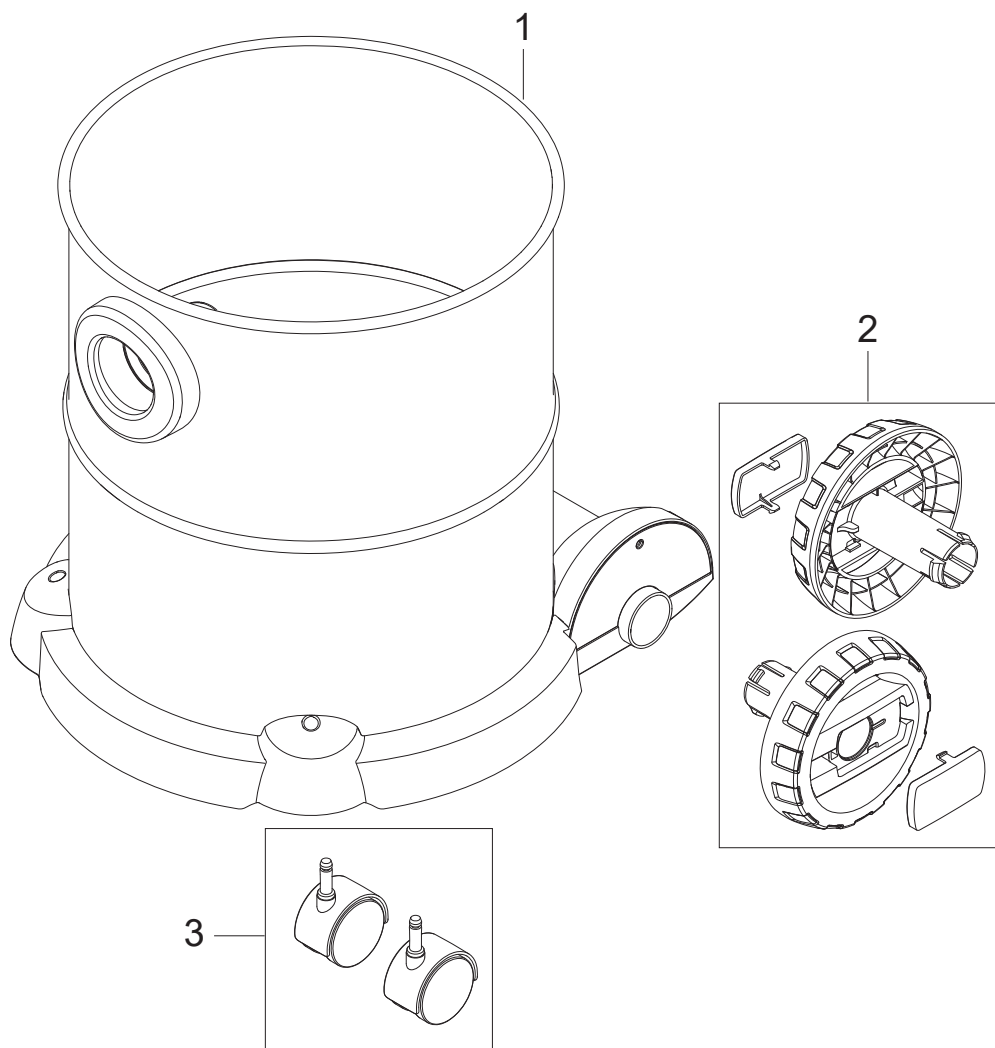

PARTS LIST

2020.02.05

TABLE OF CONTENTS

Upper parts	1
Container 30L inox	3
Accessories	5

No.	Part No.	Qty.	Description	Part Note
1	31001049	1	SWITCH KIT	
2	31001050	1	ELECTRIC PARTS	
3	31001051	1	HANDLE KIT	
4	31001052	1	POWER SOCKET EU	
4	31001053	1	POWER SOCKET UK	
4	31001054	1	POWER SOCKET FR	
4	31001055	1	POWER SOCKET AU/NZ	
5	31001056	1	TURBINE 1200W 220V-240V 50HZ W. GASKETS	
5	31001057	1	TURBINE 1400W 220-240 V 50 HZ W. GASKETS	
6	31001058	1	CLAMPS 2 PCS	[1]
7	107417202	1	GERNI FILTER KIT 1 PCS	[2]
8	31001059	1	FILTER TENSION DISC	
9	31001060	1	CABLE H05VV-F2X1MM 2 EU	
9	31001061	1	CABLE H05VV-F2X1MM 2 UK	
9	31001062	1	CABLE H05VV-F2X1MM 2 ZA	
9	31001063	1	CABLE H05VV-F2X1MM 2 NZ/AU	
9	31001076	1	CABLE H05VV-F3X1.5MMX5.5 C EU	
9	31001077	1	CABLE H05VV-F3X1.5MMX5.5 C UK	

Part Notes:

- [1] - Not for L50 container
 [2] - PRUNED - NO REPLACEMENT

No.	Part No.	Qty.	Description	Part Note
1	31001073	1	CONTAINER 30L INOX - COMPLETE GERNI	
2	31001075	1	WHEELS 2 PCS W/O LOGO GERNI GREEN	
3	31001065	1	CASTOR WHEELS 2 PCS.	

No.	Part No.	Qty.	Description	Part Note
1	107417203	1	GERNI DUST BAG FLEECE	
1	107417204	1	GERNI DUST BAG FLEECE	[1]
2	31000862	1	TUBE WITH PARKING CLIPS	
2		1	Stainless tubes not available	
3		1	Crevice nozzle not available	
4	107417205	1	GERNI FLOOR NOZZLE D36	[1]
5	107417200	1	GERNI SUCTION HOSE 2.5m	[1]
5	107417201	1	GERNI SUCTION HOSE 4m	[1]
6	302002356	1	TOOL ADAPTOR	
NS	107417198	1	GERNI PREMIUM CAR KIT	[1]
NS	107417199	1	GERNI CONVENIENCE KIT	[1]

Part Notes:

[1] - PRUNED - NO REPLACEMENT