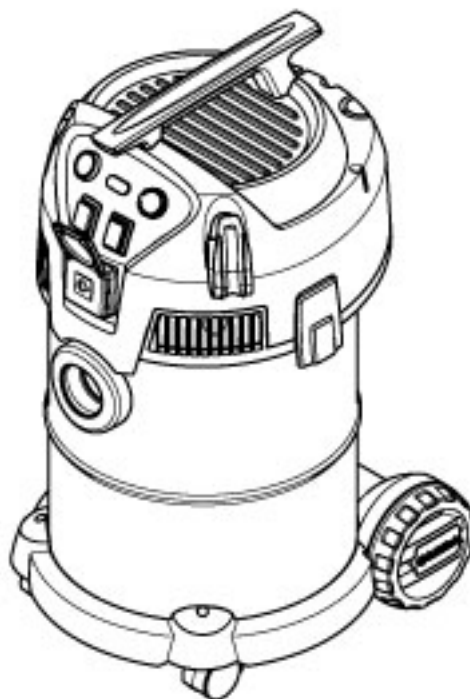

PARTS LIST

2020.02.05

TABLE OF CONTENTS

Upper parts	1
Container 30L inox	3
Accessories	5

No.	Part No.	Qty.	Description	Part Note
1	31001049	1	SWITCH KIT	
2	31001050	1	ELECTRIC PARTS	
3	31001051	1	HANDLE KIT	
4	31001052	1	POWER SOCKET EU	
4	31001053	1	POWER SOCKET UK	
4	31001054	1	POWER SOCKET FR	
4	31001055	1	POWER SOCKET AU/NZ	
5	31001056	1	TURBINE 1200W 220V-240V 50HZ W. GASKETS	
5	31001057	1	TURBINE 1400W 220-240 V 50 HZ W. GASKETS	
6	31001058	1	CLAMPS 2 PCS	[1]
7	107417202	1	GERNI FILTER KIT 1 PCS	[2]
8	31001059	1	FILTER TENSION DISC	
9	31001060	1	CABLE H05VV-F2X1MM 2 EU	
9	31001061	1	CABLE H05VV-F2X1MM 2 UK	
9	31001062	1	CABLE H05VV-F2X1MM 2 ZA	
9	31001063	1	CABLE H05VV-F2X1MM 2 NZ/AU	
9	31001076	1	CABLE H05VV-F3X1.5MMX5.5 C EU	
9	31001077	1	CABLE H05VV-F3X1.5MMX5.5 C UK	

Part Notes:

- [1] - Not for L50 container
 [2] - PRUNED - NO REPLACEMENT

No.	Part No.	Qty.	Description	Part Note
1	31001073	1	CONTAINER 30L INOX - COMPLETE GERNI	
2	31001075	1	WHEELS 2 PCS W/O LOGO GERNI GREEN	
3	31001065	1	CASTOR WHEELS 2 PCS.	

No.	Part No.	Qty.	Description	Part Note
1	107417203	1	GERNI DUST BAG FLEECE	
1	107417204	1	GERNI DUST BAG FLEECE	[1]
2	31000862	1	TUBE WITH PARKING CLIPS	
2		1	Stainless tubes not available	
3		1	Crevice nozzle not available	
4	107417205	1	GERNI FLOOR NOZZLE D36	[1]
5	107417200	1	GERNI SUCTION HOSE 2.5m	[1]
5	107417201	1	GERNI SUCTION HOSE 4m	[1]
6	302002356	1	TOOL ADAPTOR	
NS	107417198	1	GERNI PREMIUM CAR KIT	[1]
NS	107417199	1	GERNI CONVENIENCE KIT	[1]

Part Notes:

[1] - PRUNED - NO REPLACEMENT