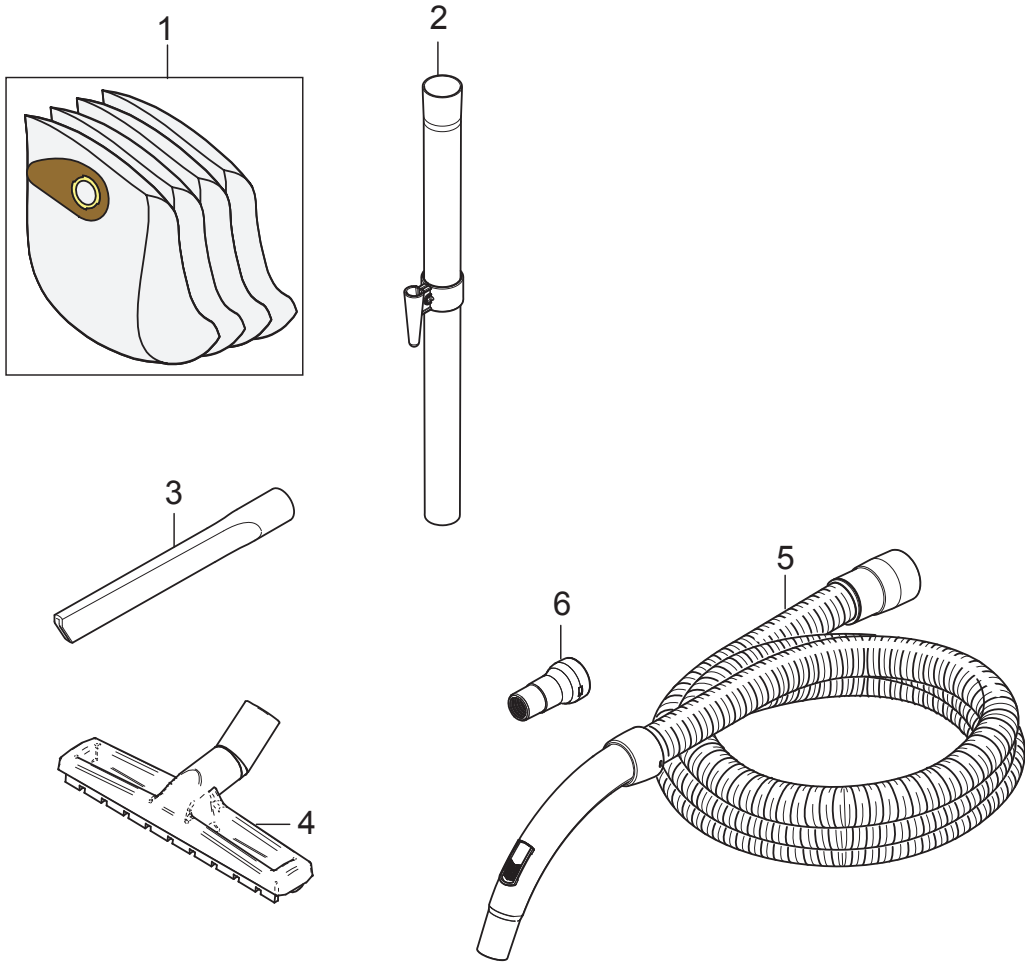

# TABLE OF CONTENTS

---

Upper parts .....	1
Container 50L inox .....	3
Accessories .....	5

No.	Part No.	Qty.	Description	Part Note
1	31001049	1	SWITCH KIT	
2	31001050	1	ELECTRIC PARTS	
3	31001051	1	HANDLE KIT	
4	31001052	1	POWER SOCKET EU	
4	31001053	1	POWER SOCKET UK	
4	31001054	1	POWER SOCKET FR	
4	31001055	1	POWER SOCKET AU/NZ	
5	31001056	1	TURBINE 1200W 220V-240V 50HZ W. GASKETS	
5	31001057	1	TURBINE 1400W 220-240 V 50 HZ W. GASKETS	
6	31001058	1	CLAMPS 2 PCS	[1]
7	107417202	1	GERNI FILTER KIT 1 PCS	[2]
8	31001059	1	FILTER TENSION DISC	
9	31001060	1	CABLE H05VV-F2X1MM 2 EU	
9	31001061	1	CABLE H05VV-F2X1MM 2 UK	
9	31001062	1	CABLE H05VV-F2X1MM 2 ZA	
9	31001063	1	CABLE H05VV-F2X1MM 2 NZ/AU	
9	31001076	1	CABLE H05VV-F3X1.5MMX5.5 C EU	
9	31001077	1	CABLE H05VV-F3X1.5MMX5.5 C UK	

## Part Notes:

- [1] - Not for L50 container  
 [2] - PRUNED - NO REPLACEMENT

No.	Part No.	Qty.	Description	Part Note
1	31001074	1	CONTAINER 50L INOX - COMPLETE GERNI	[1]
2	31001070	1	CLAMPS 2 PCS	
3	31001075	1	WHEELS 2 PCS W/O LOGO GERNI GREEN	
4	31001065	1	CASTOR WHEELS 2 PCS.	

Part Notes:

[1] - GUARANTEE DATE EXPIRED

No.	Part No.	Qty.	Description	Part Note
1	107417203	1	GERNI DUST BAG FLEECE	
1	107417204	1	GERNI DUST BAG FLEECE	[1]
2	31000862	1	TUBE WITH PARKING CLIPS	
2		1	Stainless tubes not available	
3		1	Crevice nozzle not available	
4	107417205	1	GERNI FLOOR NOZZLE D36	[1]
5	107417200	1	GERNI SUCTION HOSE 2.5m	[1]
5	107417201	1	GERNI SUCTION HOSE 4m	[1]
6	302002356	1	TOOL ADAPTOR	
NS	107417198	1	GERNI PREMIUM CAR KIT	[1]
NS	107417199	1	GERNI CONVENIENCE KIT	[1]