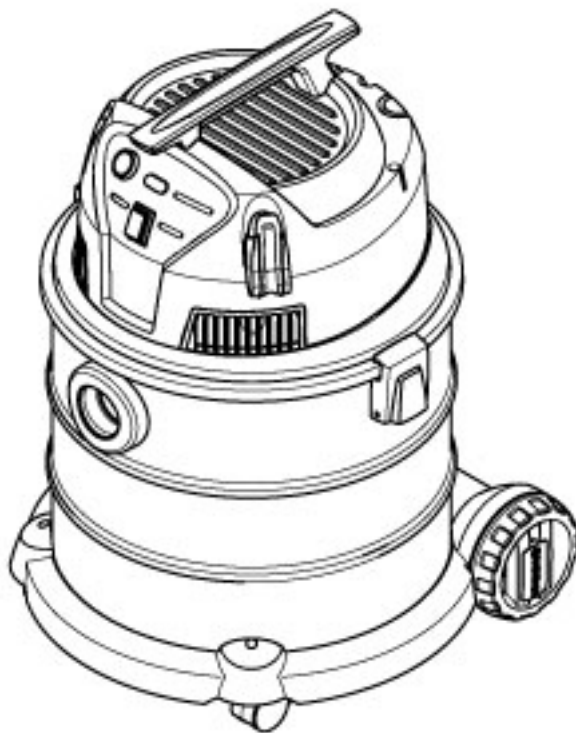

PARTS LIST

2020.02.05

TABLE OF CONTENTS

Upper parts	1
Container 50L inox	3
Accessories	5