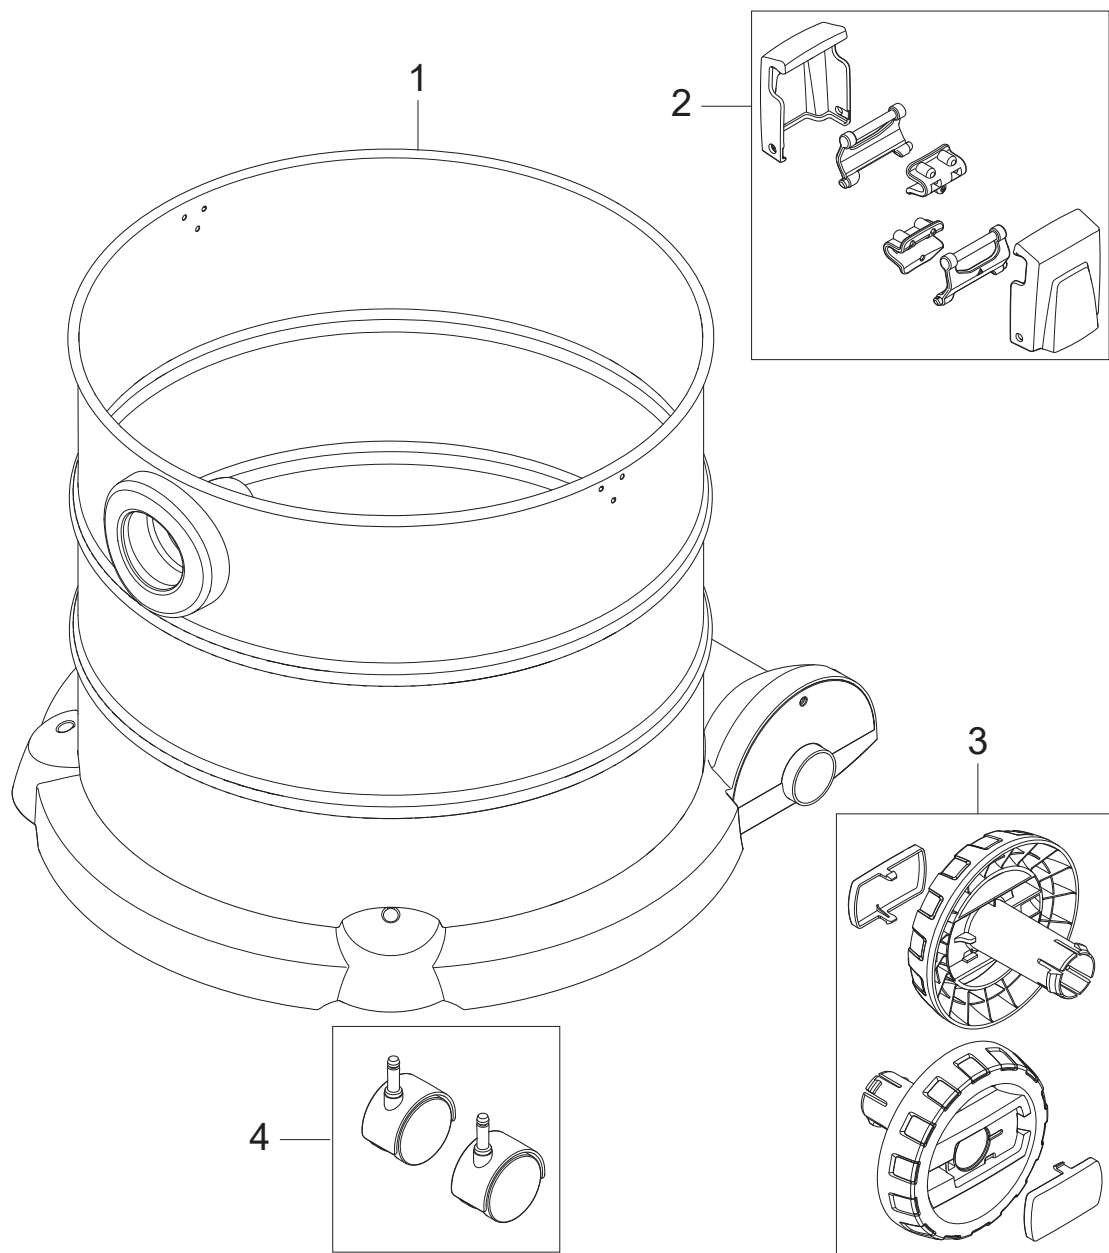

# TABLE OF CONTENTS

---

Upper parts .....	1
Container 50L inox .....	3
Accessories .....	5

No.	Part No.	Qty.	Description	Part Note
1	31001049	1	SWITCH KIT	
2	31001050	1	ELECTRIC PARTS	
3	31001051	1	HANDLE KIT	
4	31001052	1	POWER SOCKET EU	
4	31001053	1	POWER SOCKET UK	
4	31001054	1	POWER SOCKET FR	
4	31001055	1	POWER SOCKET AU/NZ	
5	31001056	1	TURBINE 1200W 220V-240V 50HZ W. GASKETS	
5	31001057	1	TURBINE 1400W 220-240 V 50 HZ W. GASKETS	
6	31001058	1	CLAMPS 2 PCS	[1]
7	107417202	1	GERNI FILTER KIT 1 PCS	[2]
8	31001059	1	FILTER TENSION DISC	
9	31001060	1	CABLE H05VV-F2X1MM 2 EU	
9	31001061	1	CABLE H05VV-F2X1MM 2 UK	
9	31001062	1	CABLE H05VV-F2X1MM 2 ZA	
9	31001063	1	CABLE H05VV-F2X1MM 2 NZ/AU	
9	31001076	1	CABLE H05VV-F3X1.5MMX5.5 C EU	
9	31001077	1	CABLE H05VV-F3X1.5MMX5.5 C UK	

## Part Notes:

- [1] - Not for L50 container  
 [2] - PRUNED - NO REPLACEMENT

No.	Part No.	Qty.	Description	Part Note
1	31001074	1	CONTAINER 50L INOX - COMPLETE GERNI	[1]
2	31001070	1	CLAMPS 2 PCS	
3	31001075	1	WHEELS 2 PCS W/O LOGO GERNI GREEN	
4	31001065	1	CASTOR WHEELS 2 PCS.	

Part Notes:

[1] - GUARANTEE DATE EXPIRED

No.	Part No.	Qty.	Description	Part Note
1	107417203	1	GERNI DUST BAG FLEECE	
1	107417204	1	GERNI DUST BAG FLEECE	[1]
2	31000862	1	TUBE WITH PARKING CLIPS	
2		1	Stainless tubes not available	
3		1	Crevice nozzle not available	
4	107417205	1	GERNI FLOOR NOZZLE D36	[1]
5	107417200	1	GERNI SUCTION HOSE 2.5m	[1]
5	107417201	1	GERNI SUCTION HOSE 4m	[1]
6	302002356	1	TOOL ADAPTOR	
NS	107417198	1	GERNI PREMIUM CAR KIT	[1]
NS	107417199	1	GERNI CONVENIENCE KIT	[1]