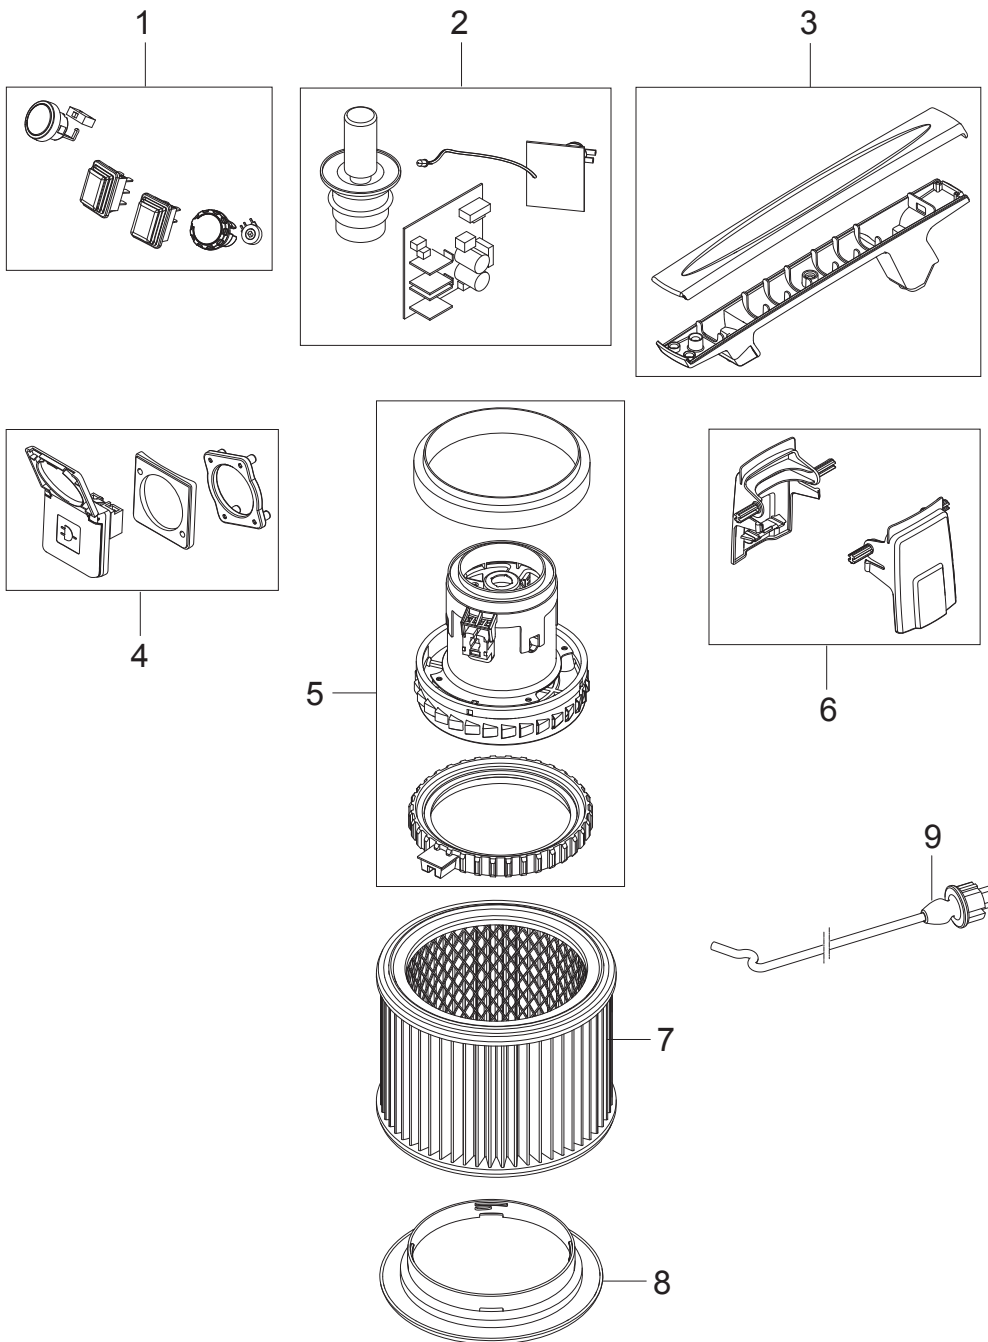

# TABLE OF CONTENTS

---

Upper parts .....	1
Container 50L inox .....	3
Accessories .....	5

No.	Part No.	Qty.	Description	Part Note
1	31001049	1	SWITCH KIT	
2	31001050	1	ELECTRIC PARTS	
3	31001051	1	HANDLE KIT	
4	31001052	1	POWER SOCKET EU	
4	31001053	1	POWER SOCKET UK	
4	31001054	1	POWER SOCKET FR	
4	31001055	1	POWER SOCKET AU/NZ	
5	31001056	1	TURBINE 1200W 220V-240V 50HZ W. GASKETS	
5	31001057	1	TURBINE 1400W 220-240 V 50 HZ W. GASKETS	
6	31001058	1	CLAMPS 2 PCS	[1]
7	107417202	1	GERNI FILTER KIT 1 PCS	[2]
8	31001059	1	FILTER TENSION DISC	
9	31001060	1	CABLE H05VV-F2X1MM 2 EU	
9	31001061	1	CABLE H05VV-F2X1MM 2 UK	
9	31001062	1	CABLE H05VV-F2X1MM 2 ZA	
9	31001063	1	CABLE H05VV-F2X1MM 2 NZ/AU	
9	31001076	1	CABLE H05VV-F3X1.5MMX5.5 C EU	
9	31001077	1	CABLE H05VV-F3X1.5MMX5.5 C UK	

## Part Notes:

- [1] - Not for L50 container  
 [2] - PRUNED - NO REPLACEMENT

No.	Part No.	Qty.	Description	Part Note
1	31001074	1	CONTAINER 50L INOX - COMPLETE GERNI	[1]
2	31001070	1	CLAMPS 2 PCS	
3	31001075	1	WHEELS 2 PCS W/O LOGO GERNI GREEN	
4	31001065	1	CASTOR WHEELS 2 PCS.	

Part Notes:

[1] - GUARANTEE DATE EXPIRED

No.	Part No.	Qty.	Description	Part Note
1	107417203	1	GERNI DUST BAG FLEECE	
1	107417204	1	GERNI DUST BAG FLEECE	[1]
2	31000862	1	TUBE WITH PARKING CLIPS	
2		1	Stainless tubes not available	
3		1	Crevice nozzle not available	
4	107417205	1	GERNI FLOOR NOZZLE D36	[1]
5	107417200	1	GERNI SUCTION HOSE 2.5m	[1]
5	107417201	1	GERNI SUCTION HOSE 4m	[1]
6	302002356	1	TOOL ADAPTOR	
NS	107417198	1	GERNI PREMIUM CAR KIT	[1]
NS	107417199	1	GERNI CONVENIENCE KIT	[1]

## Part Notes:

[1] - PRUNED - NO REPLACEMENT