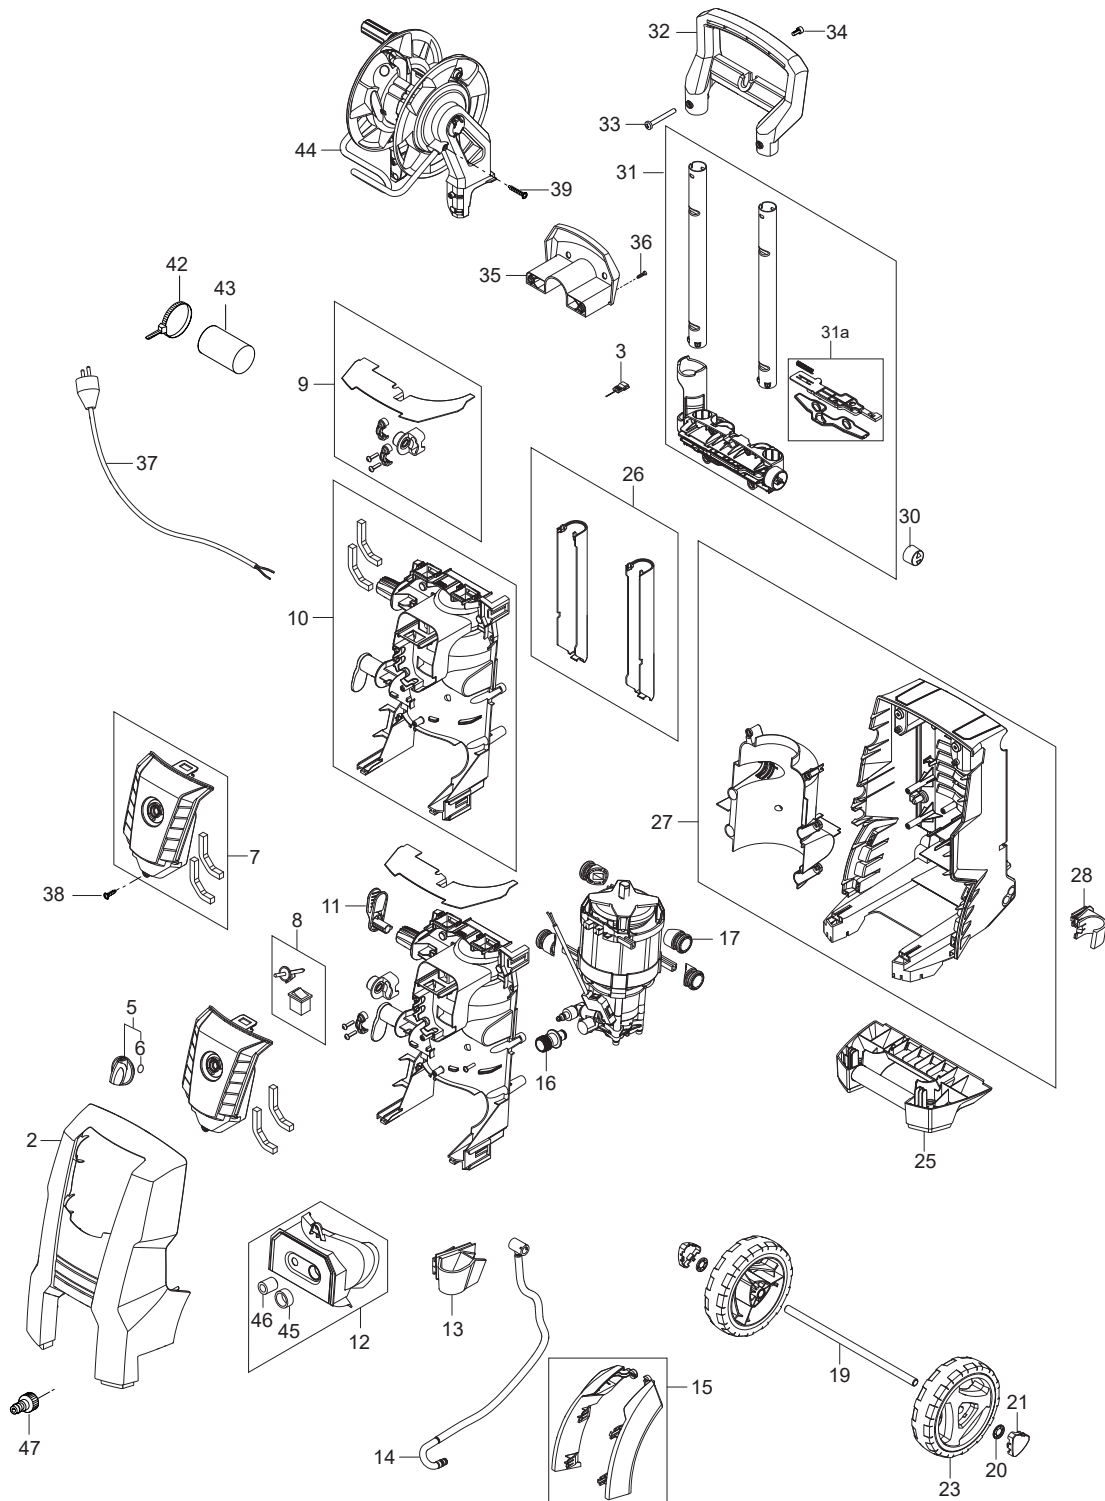

PARTS LIST

2020.02.02

TABLE OF CONTENTS

Overview	1
Motor pump	4
Accessories Gerni Super 130.3-135.3-140.3-145.3	6

No.	Part No.	Qty.	Description	Part Note
2	128500571	1	FRONT STYLING W PRINT S 130.3	
2	128500572	1	FRONT STYLING W PRINT S 135.3	
2	128500573	1	FRONT STYLING W PRINT S 140.3	
2	128500574	1	FRONT STYLING W PRINT S	
3	6520844	1	CLEANING TOOL, BLACK	
5	128500577	1	SWITCH KNOB GREEN	[1]
6	9868	1	O-RING 10.2X2.5 NBR 70	
7	128500928	1	SWITCH BOX	[2]
8	128500507	1	SWITCH ON/OFF WITH SHAFT	
9	128500815	1	CABLE RELIEF KIT	
10	128500927	1	FRONT STRUCTURAL WITH	[3]
11	128500575	1	ROTARY CABLE HOOK GREEN	
12	128500550	1	IN/OUTLET COVER KIT BLACK STD	
12	128500551	1	IN/OUTLET COVER KIT BLACK XTRA	
13	128500512	1	LANCE HOLDER	
14	128500513	1	INTERNAL HOSE XTRA	
15	128500514	1	WHEEL MUDGUARD	
16	128500515	1	WATER INLET NA01	
17	128500604	4	VIBRATION DAMPER	
19	128500517	1	WHEEL AXLE	
20	127440210	1	LOCK WASHER	
21	128500552	1	WHEEL CAP	
23	128500553	1	WHEEL	
25	128500520	1	FRONT FOOT HIGH	
26	128500521	1	TUBE GUIDES	
27	128500522	1	MPU BACK COVER AND	
28	128500523	1	LANCE HOLDER TOP	
30	128500576	1	HANDLE LOCK BUTTON GREEN	
31	128500931	1	HANDLE TUBE AND ACC	
32	128500527	1	HANDLE	
33	128500528	1	NUT FOR HANDLE LOCK	
34	128500529	1	SCREW M4X8 ISO7045 A2-50-H PH	
35	128500530	1	HOSE HOOK	
36	1814732	2	SCREW K50X18	
37	128500535	1	POWER CABLE AUS/NZ	
38	107141838	33	SCREW K50X18 WN1451	
39	128500595	2	SCREW K50X35 WN1452	
42	1814741	1	CABLE TIE	
43	128500636	1	CAPACITOR 25UF	
44	128500531	1	HOSE REEL COMPLETE	[4]
45	128500578	1	INLET GASKET	
46	128500579	1	OUTLET GASKET	
47	106404529	4	GARDENA COUPLING MALE	
NS	128500566	1	10PCS BOXES SUPER 130.3 STD	
NS	128500567	1	10PCS BOXES SUPER 135.3 PLUS	
NS	128500568	1	10PCS BOXES SUPER 140.3	
NS	128500569	1	10PCS BOXES SUPER 145.3 WORKS	
NS	128500570	1	10PCS BOXES SUPER 145.3 PLUS	
2018	128500992	1	10PCS BOXES SUPER 145.3 WORKS	[5]