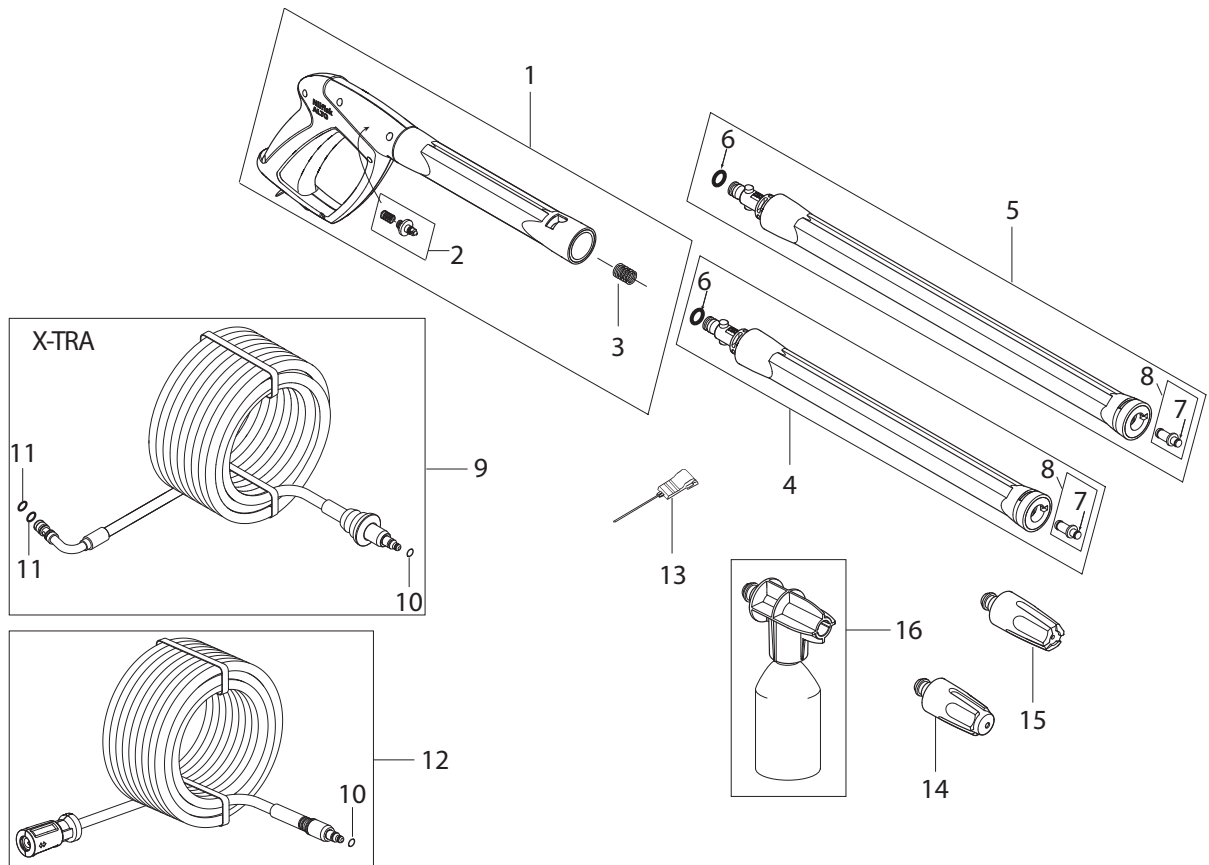

No.	Part No.	Qty.	Description	Part Note
1	128500058	1	G4 GUN HANDLE GREEN SP	
2	126481133	1	KIT F.G3 GUN SPRING &	
3	126481126	1	SPRING F. INTERMEDIATE	
4	128500059	1	G4 NOZZLE TUBE GREEN SP	
5	128500074	1	G4 C&C SPRAY LANCE LONG	
6	126481125	1	O RING F LANCES	
7	3004312	1	O RING	
8	126481109	1	LOW PRESSURE NOZZLE	
9	128500654	1	HOSE TEXTILE SOFT 9M	
9	128500655	1	HOSE STEEL ARMED 9M FOR	
10	3004304	1	O-RING	
11	3004321	2	O-RING	
12	128500650	1	HOSE TEXTILE SOFT 6M	
12	128500652	1	HOSE TEXTILE SOFT 8M	
12	128500653	1	HOSE STEEL ARMED 8M FOR	
13	6520844	1	CLEANING TOOL, BLACK	
14	128500033	1	C&C POWER SPEED	
15	126481116	1	PR TORNADO YELLOW	[1]
15	126481120	1	PR TORNADO	[2]
15	128500657	1	PR TORNADO RED2 LINES	[3]
16	128500077	1	C&C FOAMSPRAYER WITH BOTT	

Part Notes:

1. [1] - 130.3
   [2] - 140.3
   [3] - 145.3