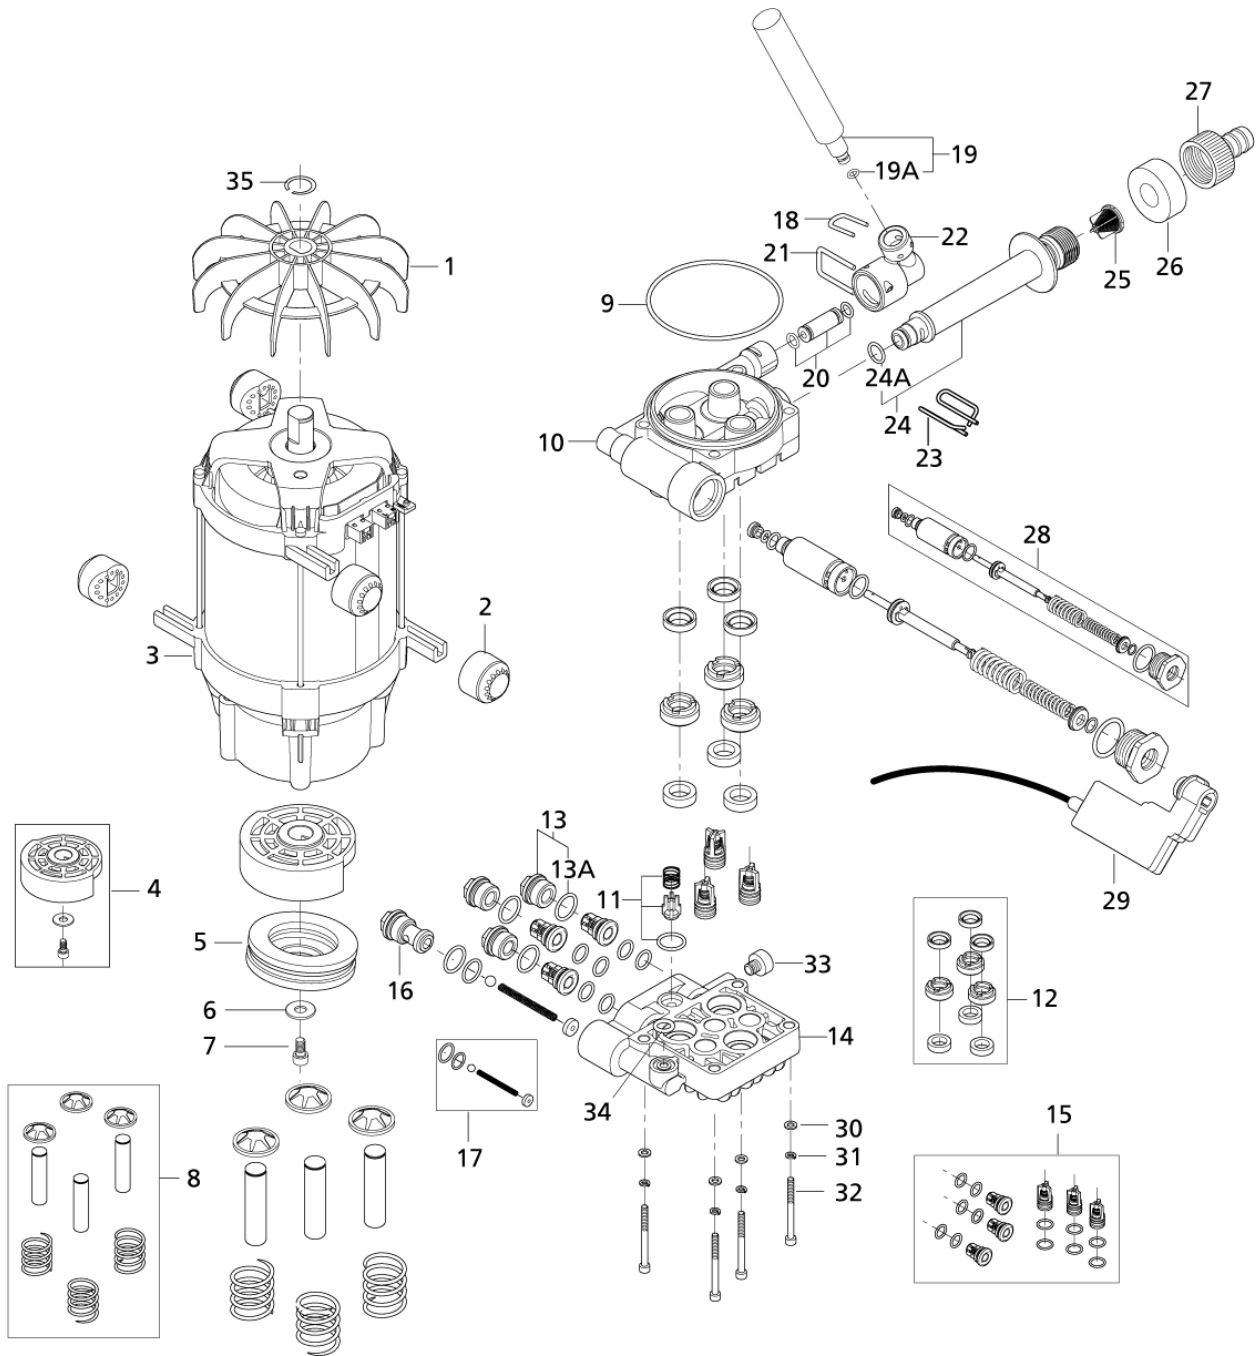

No.	Part No.	Qty.	Description	Part Note
01	127500040	1	NEW FAN	
02	128332334	4	RACK FOR MOTOR	
03	127500038	1	MOTOR 1.7KW	[1]
03	127500039	1	MOTOR 2.1KW	[1]
04	128500096	1	WOBBLE DISC KIT E145.2	[2]
05	127500032	1	THRUST BALL BEARING	
06	127130066	1	WASHER D22XD6.4X1.5	
07	3913	1	SCREW M6X12	
08	127500003	1	PISTON COMPLETE	
09	128500289	1	O-RING 85X2.62 NR70	
10	127500004	1	CYLINDER GUIDE	
11	128342004	1	NON RETURN VALVE KIT OF N	
12	127500037	1	SEALING PARTS SYSTEM	
13	127500015	3	PLUG M18X1.5 WITH O-RING	
13A	3004221	3	O-RING 16X2 NITRIL 70 SHO	
14	127500034	1	CYLINDER HEAD	
15	6526026	1	VALVE SYSTEM REPAIR KIT	
16	127440017	1	EASY START PLUG 7.35X5	[1]
17	127440018	1	EASY START KIT	
18	6525619	1	LOCK BRACKET. SMALL	
19	127440231	1	CONNECTION HOSE	
19A	3004108	1	O-RING 5.28X1.78 NITRIL	
20	127500007	1	REDUCTION WITH O-RING	
21	127500021	1	LOCK BRACKET	
22	127500047	1	NA1 X-TRA OUTLET	
23	126528532	1	LOCK BRACKET	
24	127500035	1	WATER INLET	
24A	127130107	1	O RING 11.5 x 1.9 SH 70	[1]
25	6528574	1	WATER FILTER COMPLETE.	
26	126486792	1	FOAM SEAL FOR OUTLET &	
27	1402809	1	QUICK COUPLING MALE W.	
28	128500323	1	S/S VALVE COMPLETE DIA	
29	127500010	1	MICRO SWITCH BOX SYSTEM	
30	127500029	4	WASHER	
31	127500050	4	SPRING WASHER	
32	127500071	4	SCREW M6X70 DIN 912 4PCS	
33	3289	1	SET SCREW M8X10 DIN 913	
34	3001211	1	O-RING 9.6X2.4 NITRIL 70	
34	6411218	1	BAG WITH 10 O-RINGS 30012	
35	127500051	1	LOCK RING	

Part Notes:

- [1] - STOCK COVERS GUARANTEE
- [2] - STOCK COVES GUARANTEE