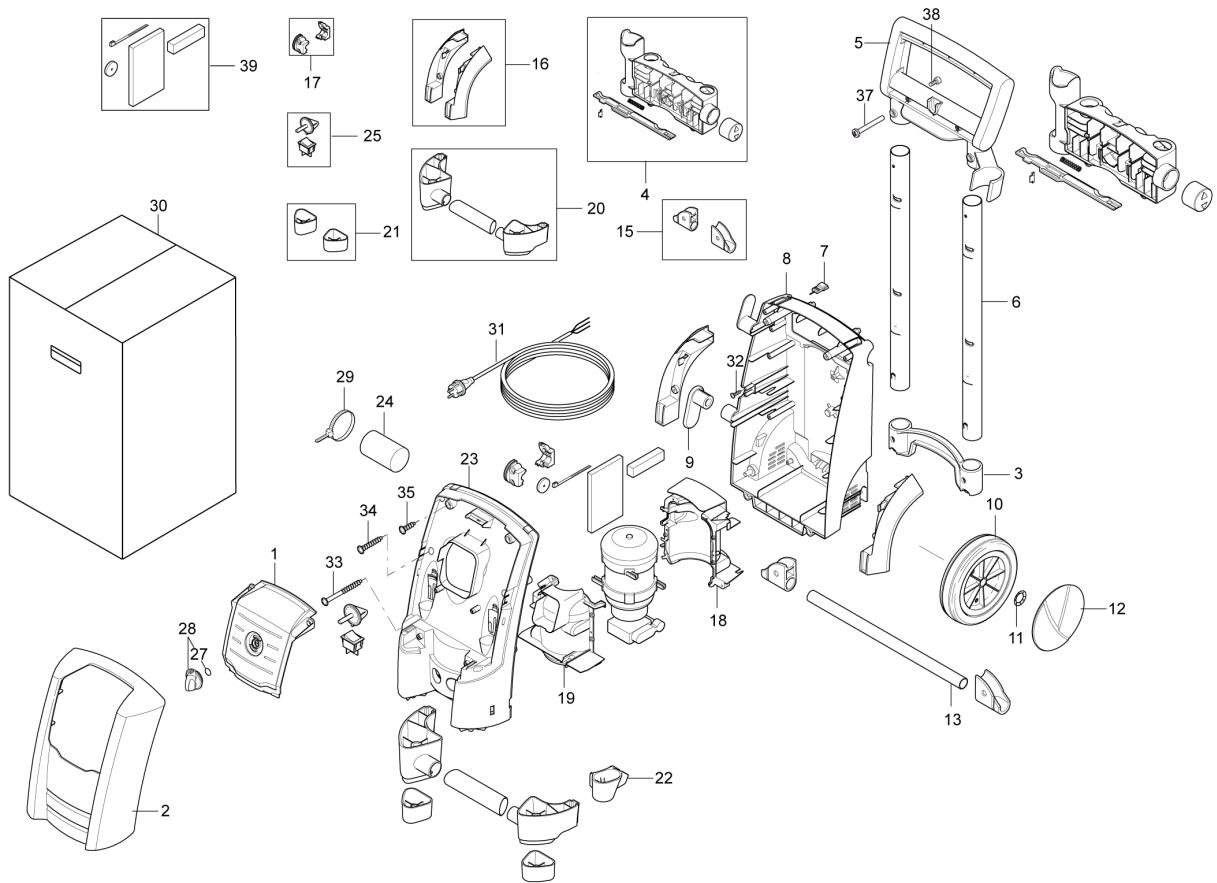

# TABLE OF CONTENTS

---

Overview .....	1
Hose reel .....	3
Default accessories .....	5
Motor pump .....	7

No.	Part No.	Qty.	Description	Part Note
1	127440015	1	SWITCH COVER	[1]
2	128500094	1	GERNI FRONT CABINET TOP	[1]
3	127440224	1	HANDLE BRIDGE	[1]
4	128500092	1	ACCESSORIES STORAGE GREEN	[1]
5	127440203	1	HANDLE	[1]
6	127440204	1	AL TUBE	[1]
7	6520844	1	CLEANING TOOL, BLACK	
8	127440206	1	CHASSIS BACK	[1]
9	127440208	1	ROTARY CABLE HOOK	[1]
10	127440209	2	WHEEL	[1]
11	127440210	2	LOCK WASHER	
12	126526278	2	WHEEL CAP SUPER GREEN	[1]
13	127440212	1	WHEEL AXLE LOCK	[1]
15	127444002	1	WHEEL AXLE LOCKER	[1]
16	127444003	1	MUD CAP SYSTEM	[1]
17	127444004	1	CABLE FASTEN	[1]
18	127440214	1	MP COVER BACK	[2]
19	127440215	1	MP COVER FRONT	[1]
20	127444005	1	HIGH FOOT WITH GRIP	[1]
21	127441006	1	LOW FOOT SYSTEM	[1]
22	127440216	1	LANCE HOLDER BOTTOM	
23	127440237	1	CHASSIS FRONT BLACK	[1]
24	127440238	1	CAPASITOR 25MF	
24	127440219	1	CAPACITOR 30UF	[1]
25	127444007	1	SWITH SYSTEM	
27	9868	1	O-RING 10.2X2.5 NBR 70	
28	126526281	1	ROTARY KNOB	[1]
29	1814741	1	CABLE TIE	
31	128300194	1	ELECTRIC CABLE	[1]
32	121814813	2	SCREW K40X25	[1]
33	121814814	2	SCREW K50X65	[1]
34	128500595	2	SCREW K50X35 WN1452	
35	107141838	2	SCREW K50X18 WN1451	
37	121814804	2	NUT FOR HANDLE M4X35 DZN1	[1]
38	121814805	2	SCREW M4X8 CROSS DZN7985	[1]
39	128500237	1	SPARE PART KIT IPX5 FOAM	[2]