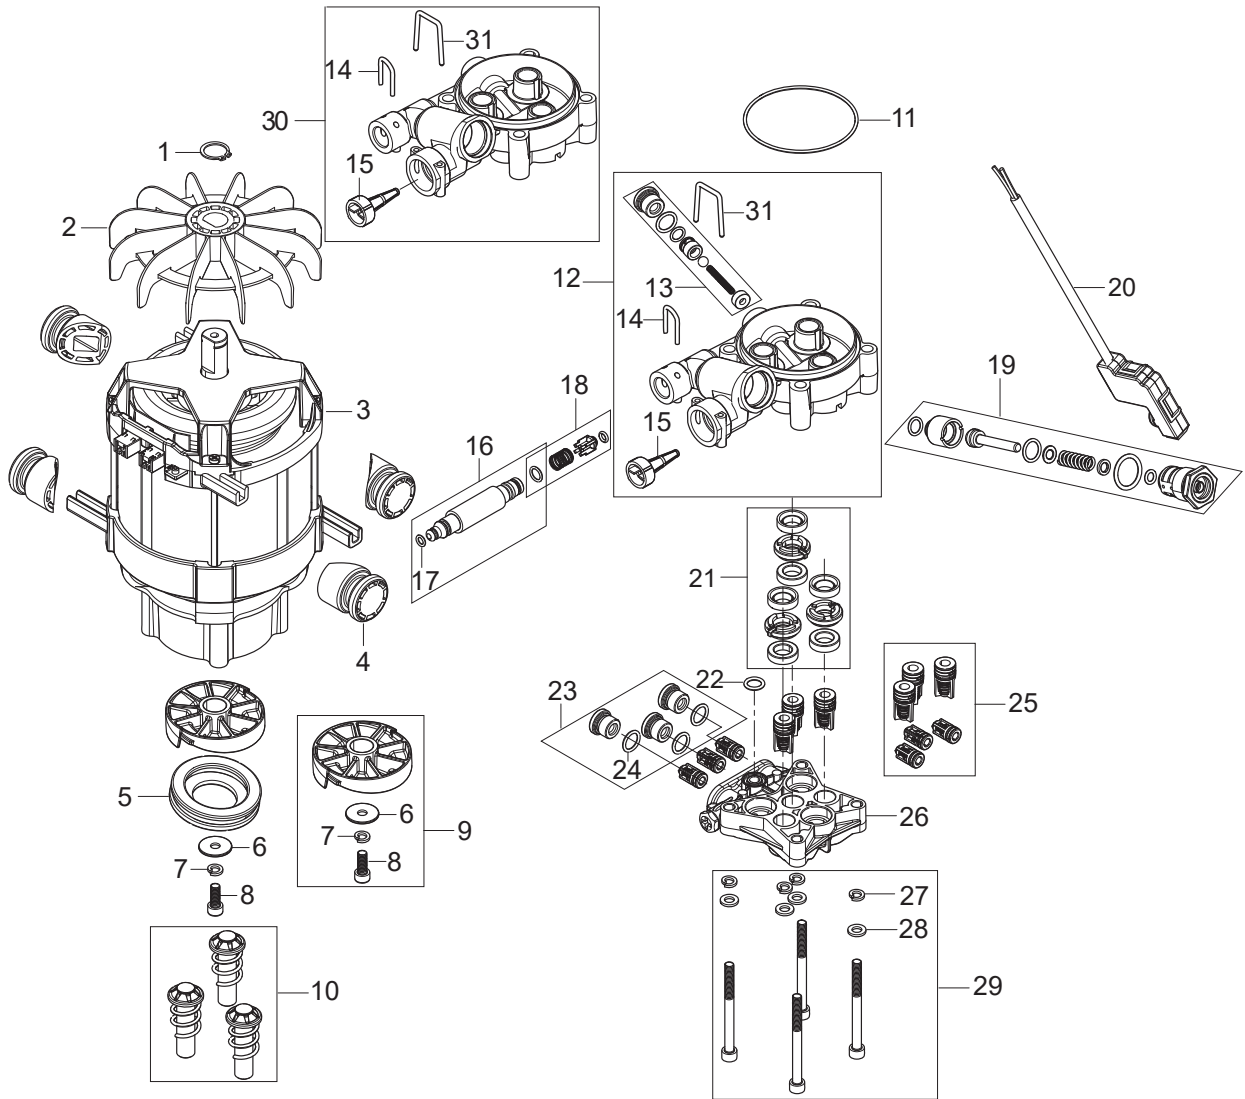

No.	Part No.	Qty.	Description	Part Note
1	127500051	1	LOCK RING	
2	127500040	1	NEW FAN	
3	128500601	1	MOTOR 230V/50HZ 2.1KW	
4	128500604	4	VIBRATION DAMPER	
5	128500605	1	THRUST BALL BEARING	
6	127130066	1	WASHER D22XD6.4X1.5	
7	127500050	1	SPRING WASHER	
8	128500608	1	SCREW M6X16 10.9 FZB ISO4762	
9	128500615	1	WOBBLE DISC KIT 10.7 DEG	
10	128500616	1	PISTON COMPLETE KIT 3PCS	
11	127440078	1	O-RING 72X2 SH90	
12	128500618	1	CYLINDERBLOCK KIT	
13	128500619	1	EASY START KIT	
14	128500620	1	U-PIN OUTLET	
15	128500195	1	INLET FILTER MESH SP	
16	128500622	1	OUTLET INSERT QUICK	
17	3004304	1	O-RING	
18	128500624	1	NON RETURN VALVE COMPLETE	
19	128501513	1	START/STOP VALVE D.2.95 - REV. 2 - NA01	[1]
20	128500628	1	MICROSWITCH BOX COMPLETE	
21	128500993	1	THRUST COLLAR WATER KIT	
22	128500630	1	O-RING 10.0X2.2 NBR 90	
23	128500510	1	ROTARY CABLE HOOK ORANGE	
24	127440085	3	O-RING 11.7X2.0 SH90	
25	128500855	1	INLET OUTLET VALVE 6PCS	
26	128500633	1	CYLINDE HEAD R CYLINDER	
27	127500029	4	WASHER	
28	127500050	4	SPRING WASHER	
29	127500071	1	SCREW M6X70 DIN 912 4PCS	
30	128500634	1	CYLINDERBLOCK KIT	
31	128500675	1	U-PIN INLET	

Part Notes:

1. [1] - TSB-CON-HPW-2019-001 - Excellent-Dynamic -start-stop system
   DE TSB-CON-HPW-2019-001 Excellent Dynamic Start-Stop System