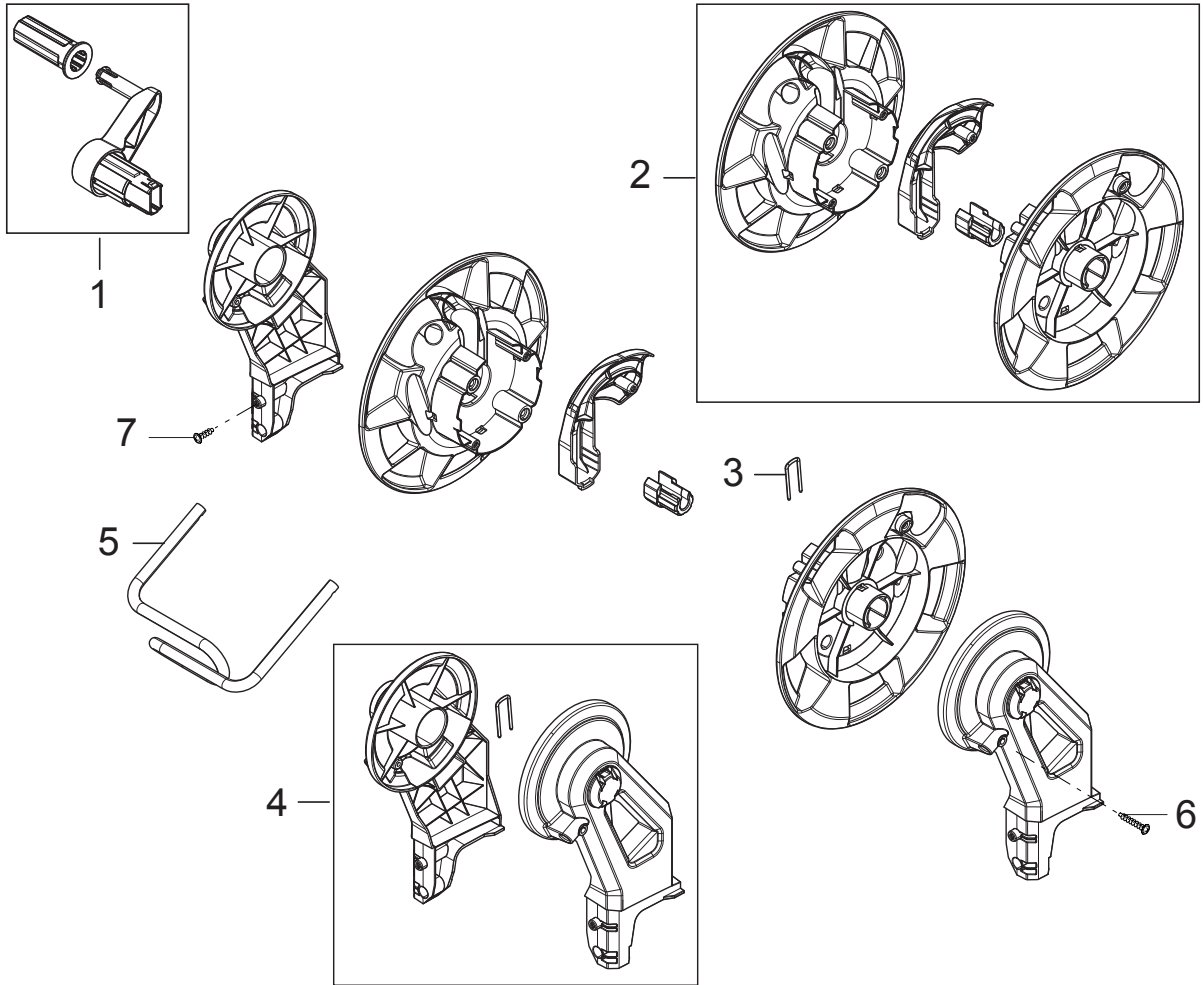

Hose reel

GERNI SUPER 140.3 PLUS AUS

2017.11.02

2017.04.06

No.	Part No.	Qty.	Description	Part Note
0	128500531	1	HOSE REEL COMPLETE	
1	128500590	1	HANDLE COMPLETE F.HOSE	
2	128500591	1	KIT FOR HOSE REEL	
3	128500592	1	LOCK KIT	
4	128500593	1	HOSE REEL BRACKET KIT	
5	128500594	1	HOSE GUIDE BRACKET	
6	128500595	2	SCREW K50X35 WN1452	
7	107141838	2	SCREW K50X18 WN1451