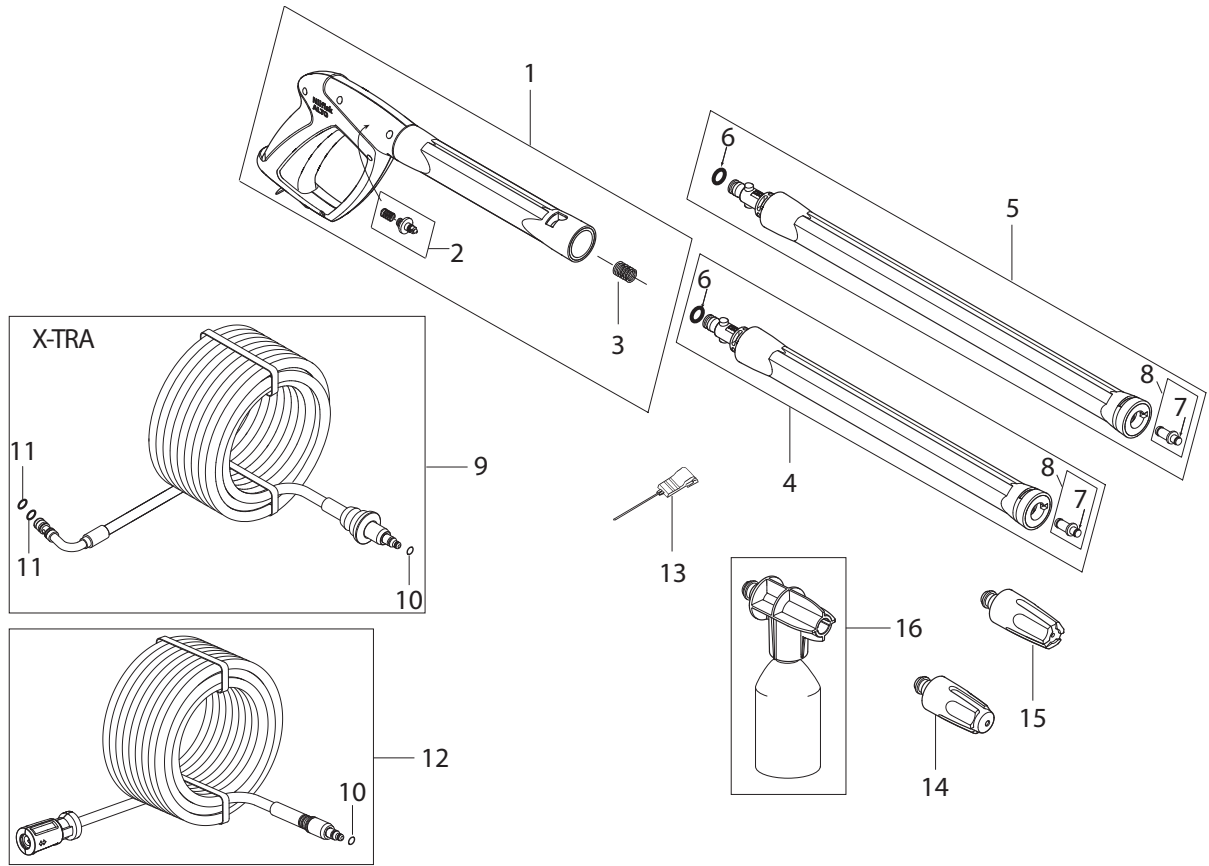

Part Notes:

- [1] - TSB-CON-HPW-2019-001 - Excellent-Dynamic -start-stop system
DE TSB-CON-HPW-2019-001 Excellent Dynamic Start-Stop System

Hose reel

GERNI SUPER 140.3 PLUS AUS

2017.11.02

2017.04.06

No.	Part No.	Qty.	Description	Part Note
0	128500531	1	HOSE REEL COMPLETE	
1	128500590	1	HANDLE COMPLETE F.HOSE	
2	128500591	1	KIT FOR HOSE REEL	
3	128500592	1	LOCK KIT	
4	128500593	1	HOSE REEL BRACKET KIT	
5	128500594	1	HOSE GUIDE BRACKET	
6	128500595	2	SCREW K50X35 WN1452	
7	107141838	2	SCREW K50X18 WN1451	

No.	Part No.	Qty.	Description	Part Note
1	128500058	1	G4 GUN HANDLE GREEN SP	
2	126481133	1	KIT F.G3 GUN SPRING &	
3	126481126	1	SPRING F. INTERMEDIATE	
4	128500059	1	G4 NOZZLE TUBE GREEN SP	
5	128500074	1	G4 C&C SPRAY LANCE LONG	
6	126481125	1	O RING F LANCES	
7	3004312	1	O RING	
8	126481109	1	LOW PRESSURE NOZZLE	
9	128500654	1	HOSE TEXTILE SOFT 9M	
9	128500655	1	HOSE STEEL ARMED 9M FOR	
10	3004304	1	O-RING	
11	3004321	2	O-RING	
12	128500650	1	HOSE TEXTILE SOFT 6M	
12	128500652	1	HOSE TEXTILE SOFT 8M	
12	128500653	1	HOSE STEEL ARMED 8M FOR	
13	6520844	1	CLEANING TOOL, BLACK	
14	128500033	1	C&C POWER SPEED	
15	126481116	1	PR TORNADO YELLOW	[1]
15	126481120	1	PR TORNADO	[2]
15	128500657	1	PR TORNADO RED2 LINES	[3]
16	128500077	1	C&C FOAMSPRAYER WITH BOTT	