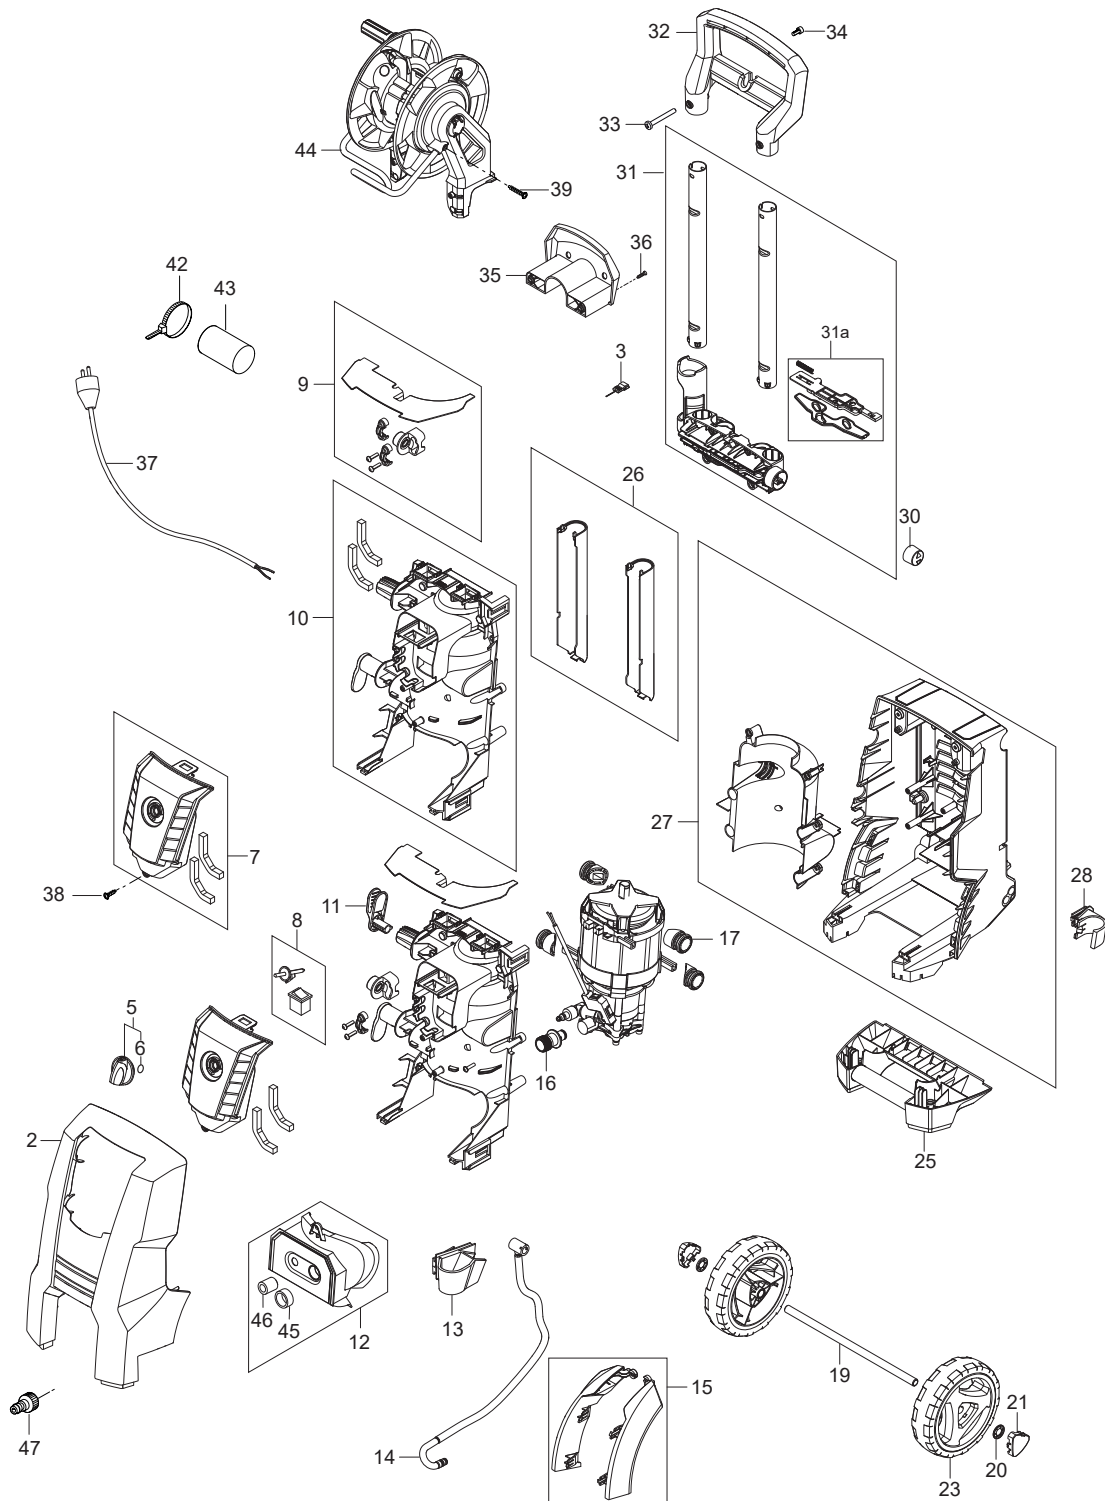

PARTS LIST

2020.02.02

TABLE OF CONTENTS

Overview	1
Motor pump	4
Hose reel	6
Accessories Gerni Super 130.3-135.3-140.3-145.3	8

No.	Part No.	Qty.	Description	Part Note
2	128500571	1	FRONT STYLING W PRINT S 130.3	
2	128500572	1	FRONT STYLING W PRINT S 135.3	
2	128500573	1	FRONT STYLING W PRINT S 140.3	
2	128500574	1	FRONT STYLING W PRINT S	
3	6520844	1	CLEANING TOOL, BLACK	
5	128500577	1	SWITCH KNOB GREEN	[1]
6	9868	1	O-RING 10.2X2.5 NBR 70	
7	128500928	1	SWITCH BOX	[2]
8	128500507	1	SWITCH ON/OFF WITH SHAFT	
9	128500815	1	CABLE RELIEF KIT	
10	128500927	1	FRONT STRUCTURAL WITH	[3]
11	128500575	1	ROTARY CABLE HOOK GREEN	
12	128500550	1	IN/OUTLET COVER KIT BLACK STD	
12	128500551	1	IN/OUTLET COVER KIT BLACK XTRA	
13	128500512	1	LANCE HOLDER	
14	128500513	1	INTERNAL HOSE XTRA	
15	128500514	1	WHEEL MUDGUARD	
16	128500515	1	WATER INLET NA01	
17	128500604	4	VIBRATION DAMPER	
19	128500517	1	WHEEL AXLE	
20	127440210	1	LOCK WASHER	
21	128500552	1	WHEEL CAP	
23	128500553	1	WHEEL	
25	128500520	1	FRONT FOOT HIGH	
26	128500521	1	TUBE GUIDES	
27	128500522	1	MPU BACK COVER AND	
28	128500523	1	LANCE HOLDER TOP	
30	128500576	1	HANDLE LOCK BUTTON GREEN	
31	128500931	1	HANDLE TUBE AND ACC	
32	128500527	1	HANDLE	
33	128500528	1	NUT FOR HANDLE LOCK	
34	128500529	1	SCREW M4X8 ISO7045 A2-50-H PH	
35	128500530	1	HOSE HOOK	
36	1814732	2	SCREW K50X18	
37	128500535	1	POWER CABLE AUS/NZ	
38	107141838	33	SCREW K50X18 WN1451	
39	128500595	2	SCREW K50X35 WN1452	
42	1814741	1	CABLE TIE	
43	128500636	1	CAPACITOR 25UF	
44	128500531	1	HOSE REEL COMPLETE	[4]
45	128500578	1	INLET GASKET	
46	128500579	1	OUTLET GASKET	
47	106404529	4	GARDENA COUPLING MALE	
NS	128500566	1	10PCS BOXES SUPER 130.3 STD	
NS	128500567	1	10PCS BOXES SUPER 135.3 PLUS	
NS	128500568	1	10PCS BOXES SUPER 140.3	
NS	128500569	1	10PCS BOXES SUPER 145.3 WORKS	
NS	128500570	1	10PCS BOXES SUPER 145.3 PLUS	
2018	128500992	1	10PCS BOXES SUPER 145.3 WORKS	[5]