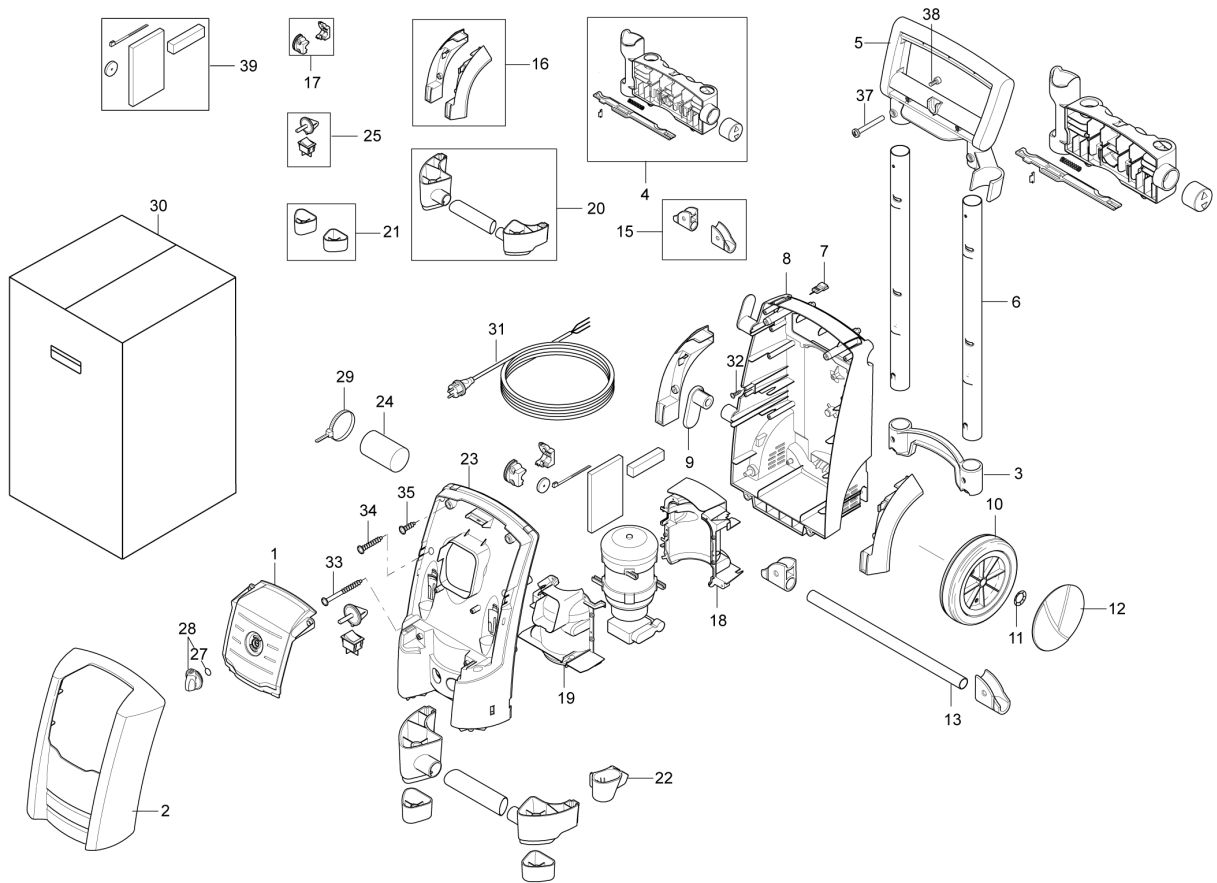

PARTS LIST

2020.02.02

TABLE OF CONTENTS

Overview	1
Hose reel	3
Default accessories	5
Motor pump	7

No.	Part No.	Qty.	Description	Part Note
1	127440015	1	SWITCH COVER	[1]
2	128500094	1	GERNI FRONT CABINET TOP	[1]
3	127440224	1	HANDLE BRIDGE	[1]
4	128500092	1	ACCESSORIES STORAGE GREEN	[1]
5	127440203	1	HANDLE	[1]
6	127440204	1	AL TUBE	[1]
7	6520844	1	CLEANING TOOL, BLACK	
8	127440206	1	CHASSIS BACK	[1]
9	127440208	1	ROTARY CABLE HOOK	[1]
10	127440209	2	WHEEL	[1]
11	127440210	2	LOCK WASHER	
12	126526278	2	WHEEL CAP SUPER GREEN	[1]
13	127440212	1	WHEEL AXLE LOCK	[1]
15	127444002	1	WHEEL AXLE LOCKER	[1]
16	127444003	1	MUD CAP SYSTEM	[1]
17	127444004	1	CABLE FASTEN	[1]
18	127440214	1	MP COVER BACK	[2]
19	127440215	1	MP COVER FRONT	[1]
20	127444005	1	HIGH FOOT WITH GRIP	[1]
21	127441006	1	LOW FOOT SYSTEM	[1]
22	127440216	1	LANCE HOLDER BOTTOM	
23	127440237	1	CHASSIS FRONT BLACK	[1]
24	127440238	1	CAPASITOR 25MF	
24	127440219	1	CAPACITOR 30UF	[1]
25	127444007	1	SWITH SYSTEM	
27	9868	1	O-RING 10.2X2.5 NBR 70	
28	126526281	1	ROTARY KNOB	[1]
29	1814741	1	CABLE TIE	
31	128300194	1	ELECTRIC CABLE	[1]
32	121814813	2	SCREW K40X25	[1]
33	121814814	2	SCREW K50X65	[1]
34	128500595	2	SCREW K50X35 WN1452	
35	107141838	2	SCREW K50X18 WN1451	
37	121814804	2	NUT FOR HANDLE M4X35 DZN1	[1]
38	121814805	2	SCREW M4X8 CROSS DZN7985	[1]
39	128500237	1	SPARE PART KIT IPX5 FOAM	[2]