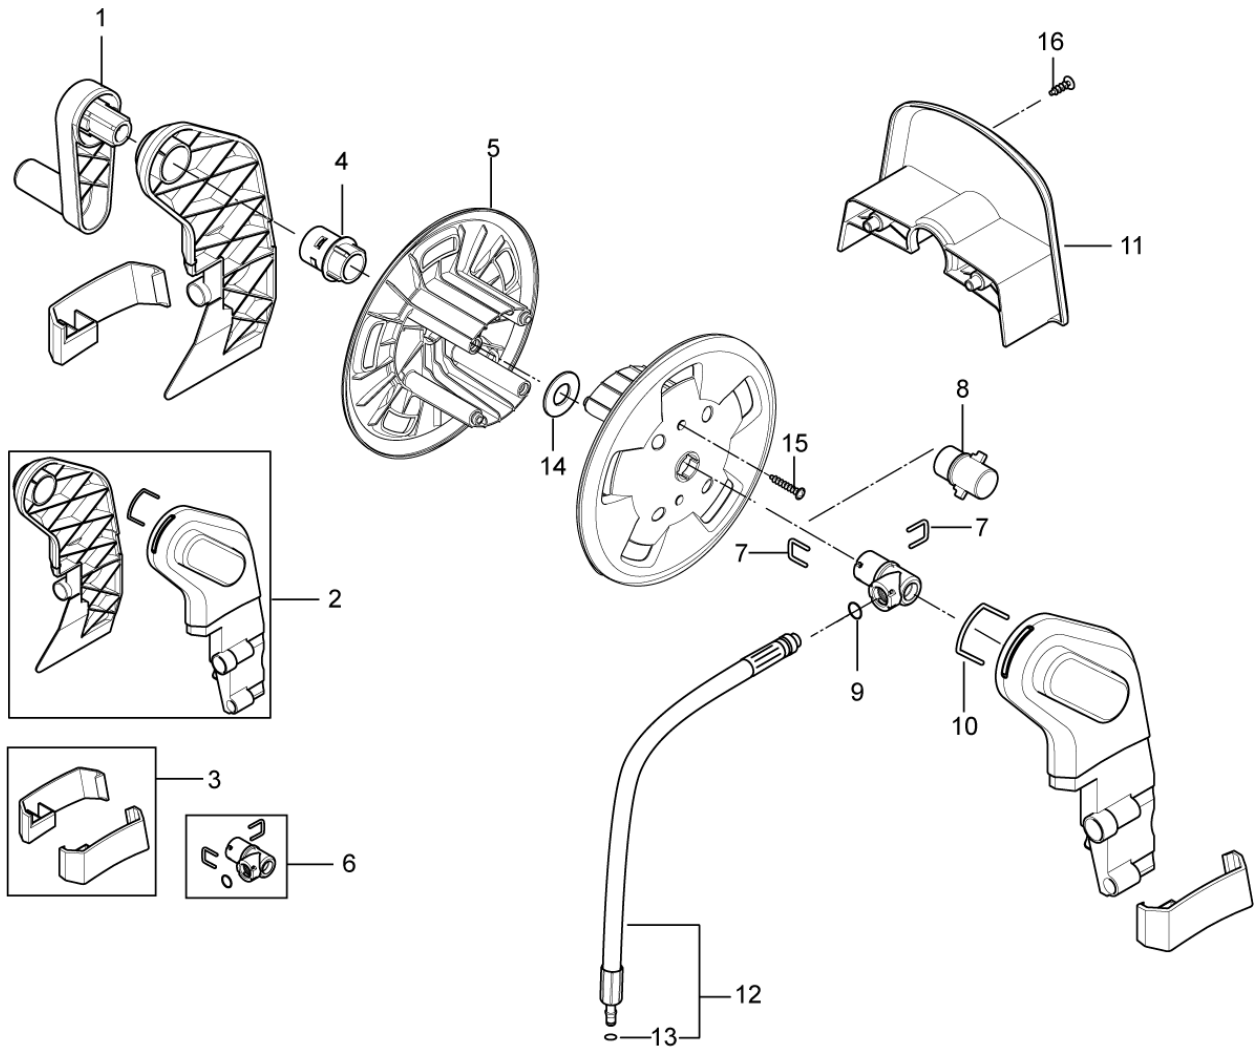

No.	Part No.	Qty.	Description	Part Note
01	6528569	1	HOSE REEL HANDLE	
02	127444008	1	HOSE REEL SUPPORT	[1]
03	127444009	1	HOSE REEL SUPPORT BRACKET	[1]
04	127440225	1	AXLE FOR HOSE REEL	[1]
05	126486719	2	HOSE REEL HALF PART	
06	127440011	1	ADAPTOR SYSTEM ALTO	
07	6526487	2	LOCK BRACKET SS	
08	128300063	1	AXLE FOR HOSE REEL	[1]
09	3002144	1	O-RING 14.3X2.4 NITRIL	
10	127440229	1	LOCK BRACKET	
11	127440230	1	HOSE HOOK BACK	[1]
12	127440231	1	CONNECTION HOSE	
13	3004108	1	O-RING 5.28X1.78 NITRIL	
14	127440233	1	DISK FOR HOSE REEL	[1]
15	1814722	2	SCREW K50X35 WN1451 TORX	
16	121814753	2	SCREW KB50X25 WN1411	[1]

Part Notes:

[1] - STOCK COVERS GUARANTEE