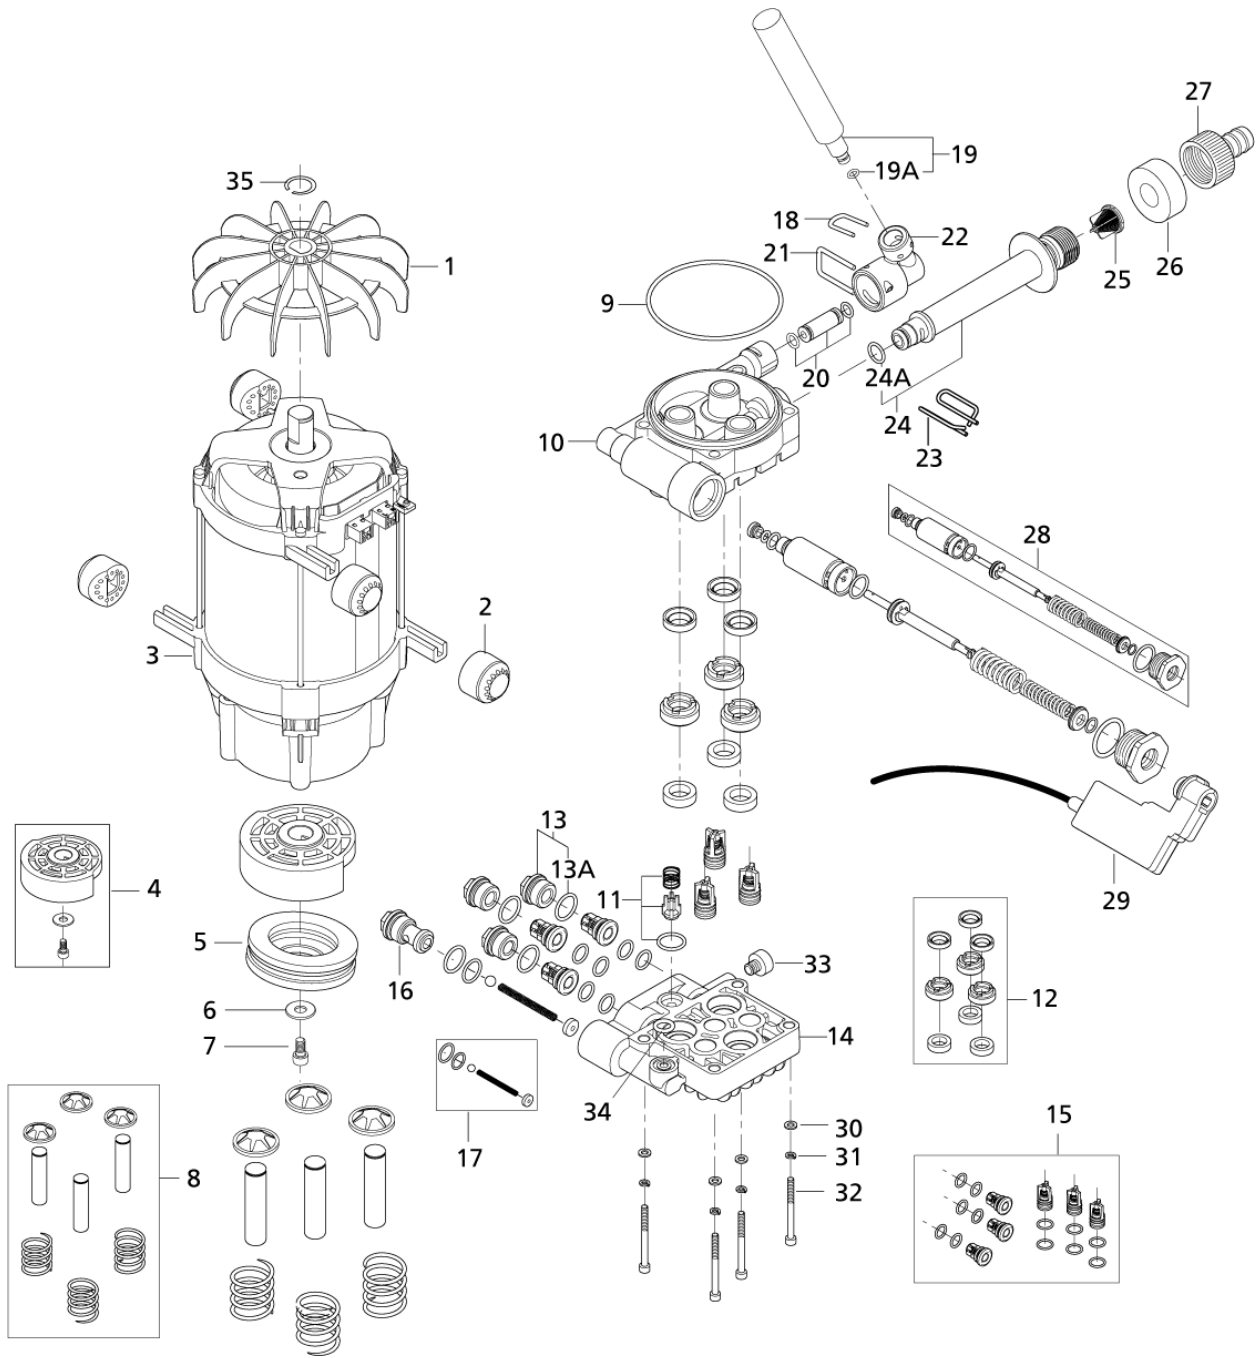

No.	Part No.	Qty.	Description	Part Note
01	127500040	1	NEW FAN	
02	128332334	4	RACK FOR MOTOR	
03	127500038	1	MOTOR 1.7KW	[1]
03	127500039	1	MOTOR 2.1KW	[1]
04	128500096	1	WOBBLE DISC KIT E145.2	[2]
05	127500032	1	THRUST BALL BEARING	
06	127130066	1	WASHER D22XD6.4X1.5	
07	3913	1	SCREW M6X12	
08	127500003	1	PISTON COMPLETE	
09	128500289	1	O-RING 85X2.62 NR70	
10	127500004	1	CYLINDER GUIDE	
11	128342004	1	NON RETURN VALVE KIT OF N	
12	127500037	1	SEALING PARTS SYSTEM	
13	127500015	3	PLUG M18X1.5 WITH O-RING	
13A	3004221	3	O-RING 16X2 NITRIL 70 SHO	
14	127500034	1	CYLINDER HEAD	
15	6526026	1	VALVE SYSTEM REPAIR KIT	
16	127440017	1	EASY START PLUG 7.35X5	[1]
17	127440018	1	EASY START KIT	
18	6525619	1	LOCK BRACKET. SMALL	
19	127440231	1	CONNECTION HOSE	
19A	3004108	1	O-RING 5.28X1.78 NITRIL	
20	127500007	1	REDUCTION WITH O-RING	
21	127500021	1	LOCK BRACKET	
22	127500047	1	NA1 X-TRA OUTLET	
23	126528532	1	LOCK BRACKET	
24	127500035	1	WATER INLET	
24A	127130107	1	O RING 11.5 x 1.9 SH 70	[1]
25	6528574	1	WATER FILTER COMPLETE.	
26	126486792	1	FOAM SEAL FOR OUTLET &	
27	1402809	1	QUICK COUPLING MALE W.	
28	128500323	1	S/S VALVE COMPLETE DIA	
29	127500010	1	MICRO SWITCH BOX SYSTEM	
30	127500029	4	WASHER	
31	127500050	4	SPRING WASHER	
32	127500071	4	SCREW M6X70 DIN 912 4PCS	
33	3289	1	SET SCREW M8X10 DIN 913	
34	3001211	1	O-RING 9.6X2.4 NITRIL 70	
34	6411218	1	BAG WITH 10 O-RINGS 30012	
35	127500051	1	LOCK RING	

Part Notes:

- [1] - STOCK COVERS GUARANTEE
- [2] - STOCK COVES GUARANTEE