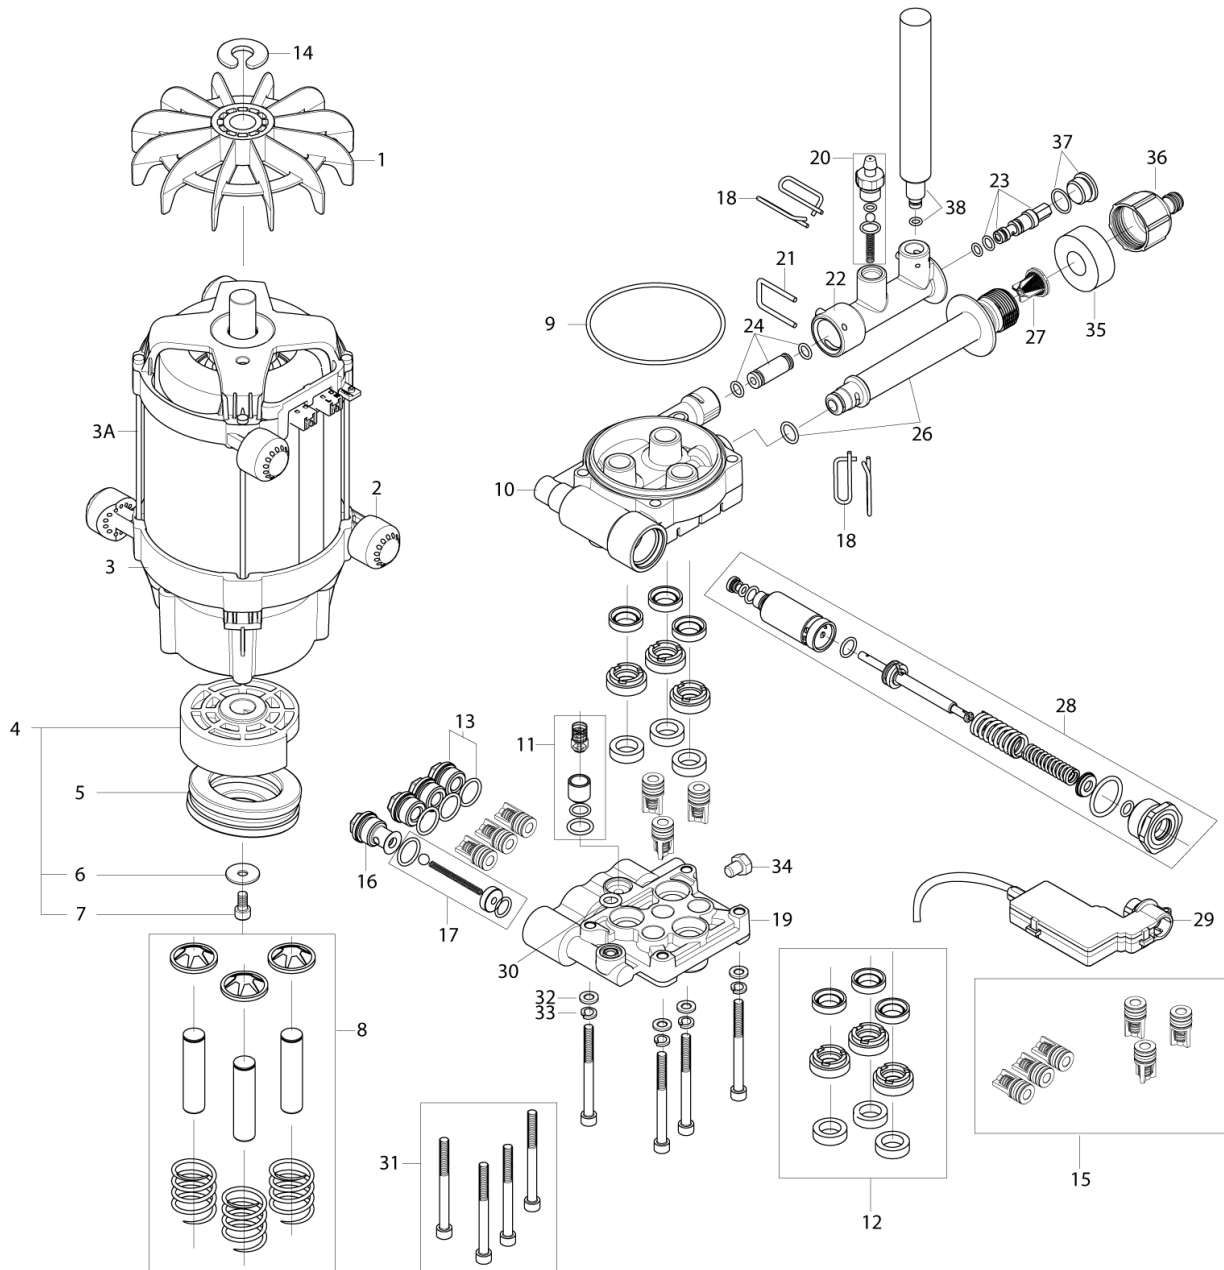

No.	Part No.	Qty.	Description	Part Note
01	127500040	1	NEW FAN	
02	128332334	4	RACK FOR MOTOR	
03	127500000	1	MOTOR 230-240V 50HZ 2.9KW	
03	127500011	1	MOTOR 230-240V 50HZ 3.3KW	[1]
04	127500001	1	WOBBLE DISK 230-240V50HZ2.9KW	
04	127500012	1	WOBBLE DISK 230-240V50HZ	[2]
05	127500002	1	THRUST BALL BEARING	
06	127130066	1	WASHER D22XD6.4X1.5	
07	3913	1	SCREW M6X12	
08	127500003	1	PISTON COMPLETE	
09	128500289	1	O-RING 85X2.62 NR70	
10	127500004	1	CYLINDER GUIDE	
11	128342004	1	NON RETURN VALVE KIT OF N	
12	127500037	1	SEALING PARTS SYSTEM	
13	127500015	3	PLUG M18X1.5 WITH O-RING	
14	127500051	1	LOCK RING	
15	127500036	1	INLET/OUTLET VALVE SYSTEM	
16	127500005	1	EASY START PLUG	
17	127500014	1	KIT FOR EASY START	
18	126528532	4	LOCK BRACKET	
19	127500006	1	CYLINDER HEAD	
20	127500017	1	CONNECTION PIECE	
21	127500021	1	LOCK BRACKET	
22	127500023	1	OUTLET X-TRA	
23	126528656	1	INJECTOR BORDEAUX	
24	127500007	1	REDUCTION WITH O-RING	
26	127500035	1	WATER INLET	
27	6528574	1	WATER FILTER COMPLETE.	
28	127500052	1	S/S VALVE COMPLETE	
29	127500010	1	MICRO SWITCH BOX SYSTEM	
30	127500073	1	O-RING 9.6X2.4 NITRIL 70 SH	
31	127500071	1	SCREW M6X70 DIN 912 4PCS	
32	127500029	4	WASHER	
33	127130063	4	SPRING WASHER M6 DIN 127B	
34	127500072	1	SCREW M8	[1]
35	126486792	1	FOAM SEAL FOR OUTLET &	
36	1402809	1	QUICK COUPLING MALE W.	
37	127500076	1	X-TRA PLUG ON OUTLET	
38	127500075	1	X-TRA HOSE	

Part Notes:

- [1] - STOCK COVERS GUARANTEE
- [2] - STOCK COVES GUARANTEE