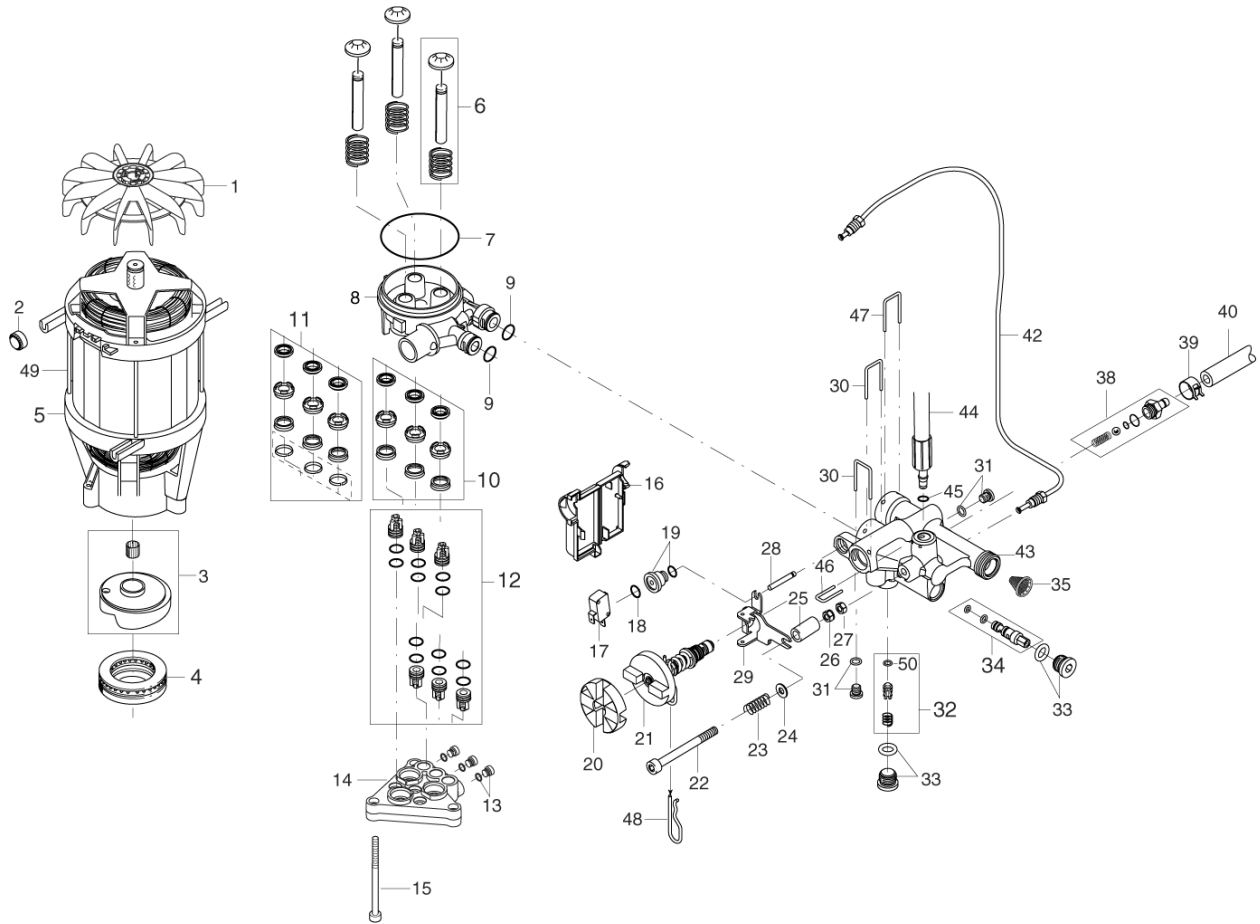

No.	Part No.	Qty.	Description	Part Note
1	6524042	1	FAN	[1]
2	128332334	1	RACK FOR MOTOR	
3	6528575	1	WOBBLE DISC JP	[1]
4	1119705	1	BEARING REPAIR KIT	
5	6528593	1	EL MOTOR	[1]
6	6526016	3	PISTON STAINLESS REP. KIT	
7	3003654	1	O-RING 80X2 NITRIL 70	
8	127440029	1	CYLINDERBLOCK COMPLETE	[1]
9	3001393	2	O-RING	
10	6526018	1	REP.KIT SEALING SYSTEM	
12	6526026	1	VALVE SYSTEM REPARE KIT	
13	6528586	1	PLUG WITH O-RING	
14	6528616	1	REP-KIT CYLINDER HEAD	
15	1814597	3	CYLINDER SCREW M8X70	
16	6528578	1	SWITCH BOX	[1]
17	3821991	1	MICRO SWITCH	[1]
18	3004082	1	O-RING	[1]
19	6528598	1	PLUG WITH O-RING	[1]
20	6528579	1	SLIDING PLATE	[1]
21	126528629	1	VALVE PISTON COMPLETE	
22	1814740	1	SCREW M6X65	[1]
23	2602522	1	SPRING	[1]
24	1800440	2	WASHER	
25	6528459	1	SPACER	[1]
26	33158	1	LOCK NUT M6 A2 DIN 985	
27	1800705	1	NUT M6	
28	6528423	1	ACTIVATOR PIN	[1]
29	6528581	1	ACTIVATOR ARM	[1]
30	6528458	2	LOCK BRACKET	[1]
31	6528599	3	PLUG WITH O-RING	[1]
32	128500183	1	NON RETURN VALVE SP	
33	6528600	1	PLUG COMPLETT	[1]
34	6528587	1	INJECTOR BROWN COMPLETT	[1]
35	6528574	1	WATER FILTER COMPLETE.	
38	6528615	1	HOSE TAIL	
39	1814679	1	HOSE CLIP R12	
40	106408241	1	HOSE PVC 1/4INCH	
42	6528558	1	PIPE, PRESSURE GUAGE	[1]
43	6528583	1	VALVE HOUSING X-TRA	[1]
44	127500075	1	X-TRA HOSE	
45	3004304	1	O-RING	
46	6525619	1	LOCK BRACKET. SMALL	
47	6528544	1	LOCK BRACKET	[1]
48	6528461	1	CROSS PIN	[1]
49	7180924	4	STUD 145 MM	
50	123004374	1	O-RING 5.28 X 1.78 PUR	

Part Notes:

[1] - STOCK COVERS GUARANTEE