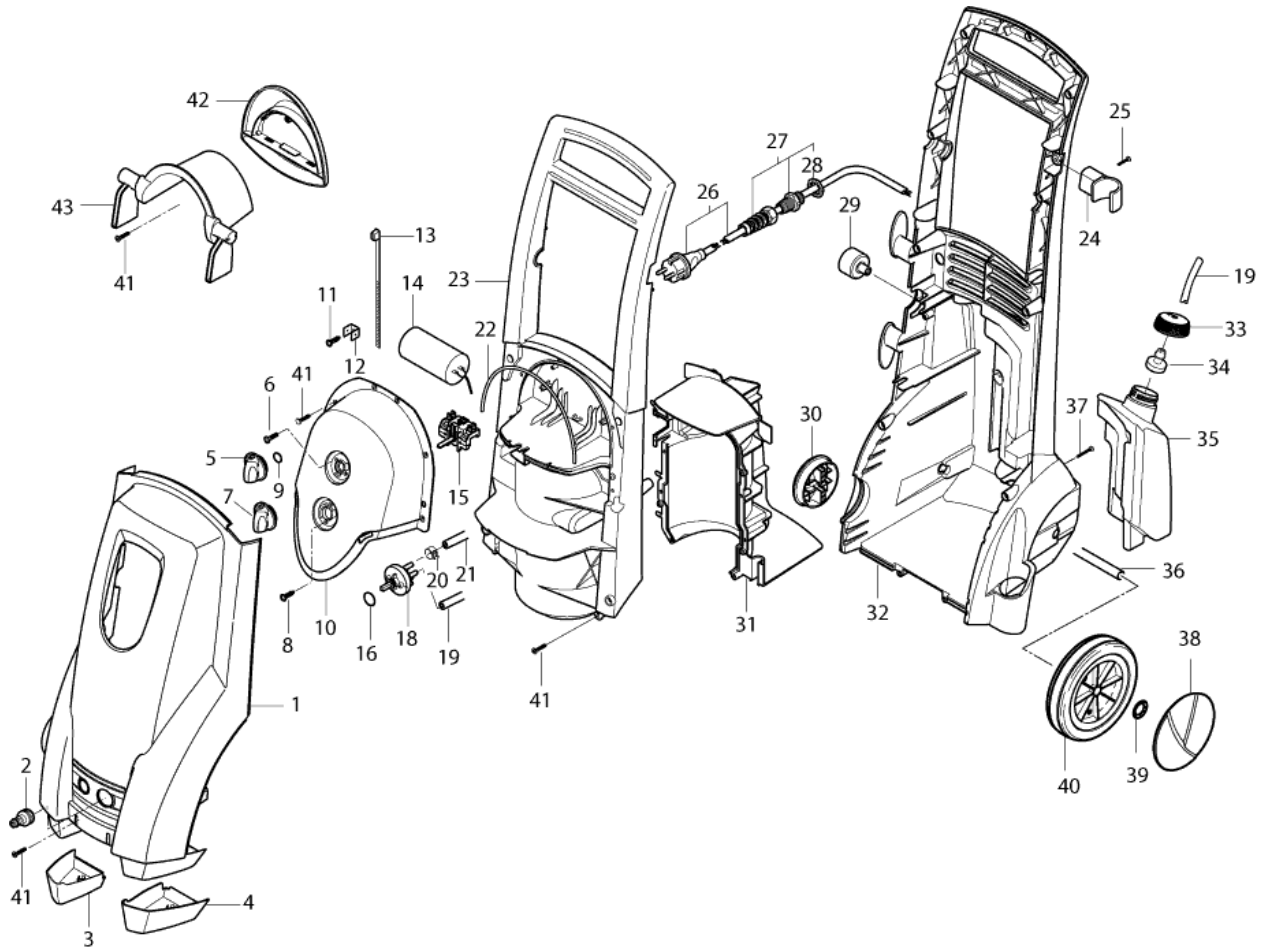

# TABLE OF CONTENTS

---

Overview .....	1
Hose reel .....	3
Motor pump .....	5
Motor pump 2008 .....	7
Spray handle .....	9
TORNADO .....	11
POWERSPEED .....	13

No.	Part No.	Qty.	Description	Part Note
1	126526280	1	CABINET FRONT	[1]
2	1402809	1	QUICK COUPLING MALE W.	
3	6528565	1	SUPPORT LEG RIGHT	[1]
4	6528566	1	SUPPORT LET LEFT	[1]
5	909100235	1	ROTARY KNOB GR.1 6X5	[1]
6	1803451	2	SCREW M4X10 POZI DIN 965 ZINC PLATED	[1]
7	909100236	1	ROTARY KNOB GR.1 4KT.	[1]
8	1814730	2	SCREW 35X10B W1423	
9	9868	1	O-RING 10.2X2.5 NBR 70	
10	6528416	1	COVER E/L BOX	[1]
11	1814585	1	SCREW 3X12,THREAD CUTTING	
12	1814725	1	PLUG	[1]
13	1814741	1	CABLE TIE	
14	3821793	1	CAPACITOR 50MF	
15	301001058	1	CONTACT FOR START STOP	
16	3004221	1	O-RING 16X2 NITRIL 70 SHO	
18	126528628	1	DOSING VALVE	[1]
19	106408241	1	HOSE PVC 1/4INCH	
20	1814679	1	HOSE CLIP R12	
21	4973	1	HOSE Ø6X3	
21	101406100	1	HOSE DN 6X3 5M	
22	6528414	1	PACKING CORD 430MM	[1]
23	6528552	1	CHASSIS BLACK	[1]
24	6528573	1	LANCE HOLDER 38	[1]
25	1814732	2	SCREW K50X18	
26	6521459	1	CABLE WITH PLUG AUS NZ	[2]
27	6528601	1	CABLE GLAND	[1]
28	1953	1	NUT 6KT PG 11 46320 PVC	[1]
29	6528559	1	PRESSURE GUAGE	
30	6528435	1	PRESSURE REGULATION KNOP	[1]
31	6528561	1	MOTOR SHIELD REAR	[1]
32	6528562	1	CABINET REAR	[1]
33	107141664	1	CAP FOR DETERGENT TANK	
34	6400240	1	CHEMICAL FILTER /PLASTIC/	
35	6528557	1	DETERGENT TANK	[1]
36	6522842	1	AXLE 15X333 P12476	
37	128500595	2	SCREW K50X35 WN1452	
38	126526283	2	WHEEL CAP ULTIMATE. GREE	[3]
39	11710	2	CLAMPING RING Ø15 10PCS	
40	6528568	2	WHEEL 200MM	[1]
41	107141838	31	SCREW K50X18 WN1451	