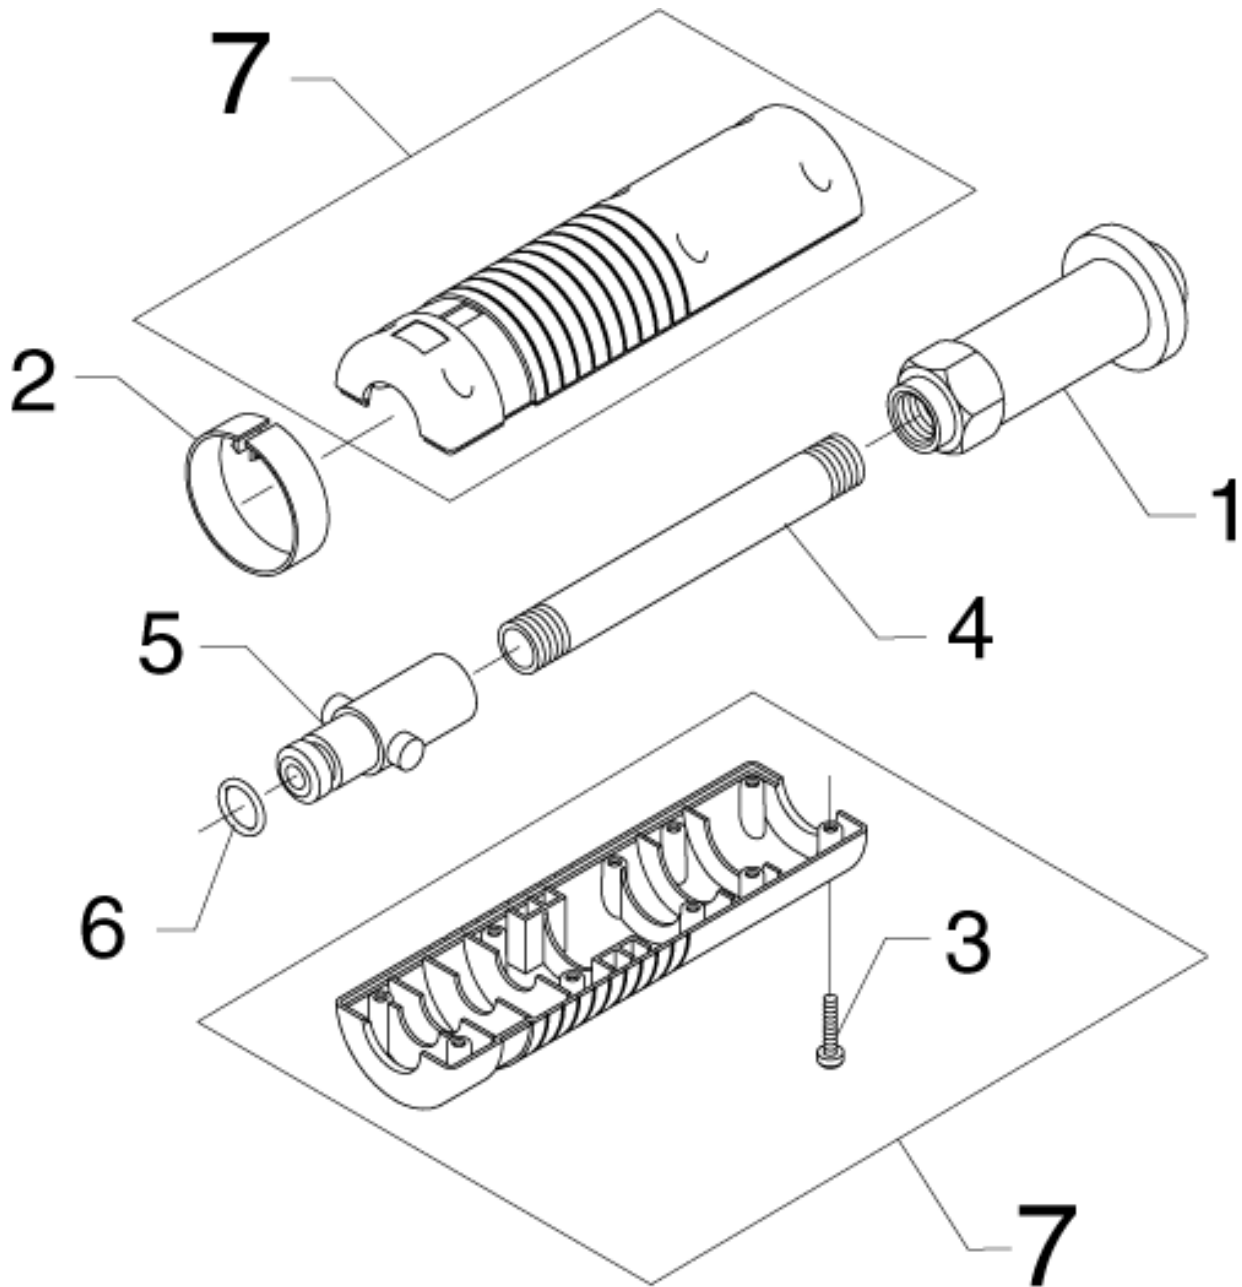

Part Notes:

- [1] - STOCK COVERS GUARANTEE
- [2] - STOCK COVES GUARANTEE

No.	Part No.	Qty.	Description	Part Note
01		1	Use G5 handle	[1]
02	2602500	2	SPRING	
03		1	No longer available	
04	3004279	1	O-RING 9.3X2.4 SH 90	
08	6526053	1	*INTERMEDIATE TUBE	[2]
09	6526028	1	PRESSURE TUBE W O-RING	[2]
10	6525232	1	LOCK BRACKET	[2]
11	3004272	1	O-RING 9.25X1.78 90SH NIT	
12	6525313	1	TRIGGER FINISH OFF #65253	[2]
13	6526172	1	VALVE HOUSING , COMPLETE	[2]
14	6526170	1	SPRING BUTTON	[3]
15	6526167	1	REP.KIT HANDLE	[2]
16	101814698	8	SCREW 3X16	

Part Notes:

- [1] - Use G5 handle
- [2] - STOCK COVERS GUARANTEE
- [3] - GUARANTEE DATE EXPIRED

No.	Part No.	Qty.	Description	Part Note
0-	6411185	1	TORNADO COMPLETE ALTO	
01	6525260	2	LOW PRESSURE NOZZLE	
02	3000478	1	O-RING 15.1X1.6 NITRIL 70	
03	6523026	1	HIGH PRESSURE NOZZLE, GRE	
04	3004246	1	O-RING 11.1X1.6 NITRIL S	[1]
05	6523021	1	SEAT COMPL.	[2]
06	6525250	1	NOZZLE MARKING RING GREEN	[1]
07	1814585	1	SCREW 3X12,THREAD CUTTING	
08	6525239	1	NOZZLE TUBE TORNADONOZZLE	[1]
09	6525221	1	BAYONET CLUTCH F. GUN	
10	3004279	1	O-RING 9.3X2.4 SH 90	
11	6526169	1	SHELL KIT	

Part Notes:

- [1] - STOCK COVERS GUARANTEE
- [2] - ONLY NOZZLE COMPLETE AVAILABLE

No.	Part No.	Qty.	Description	Part Note
0-	6411054	1	POWERSPEED COMP.SHORT	
01	6526045	1	NOZZLE UNIT, POWERSPEED	
02	6526046	1	NOZZLE INDICATING RING	[1]
03	1814585	8	SCREW 3X12,THREAD CUTTING	
04	6526048	1	TUBE POWER SPEED	[2]
05	6525221	1	BAYONET CLUTCH F. GUN	
06	3004279	1	O-RING 9.3X2.4 SH 90	
07	106411741	1	REP KIT SHELLS FOR SPRAY	