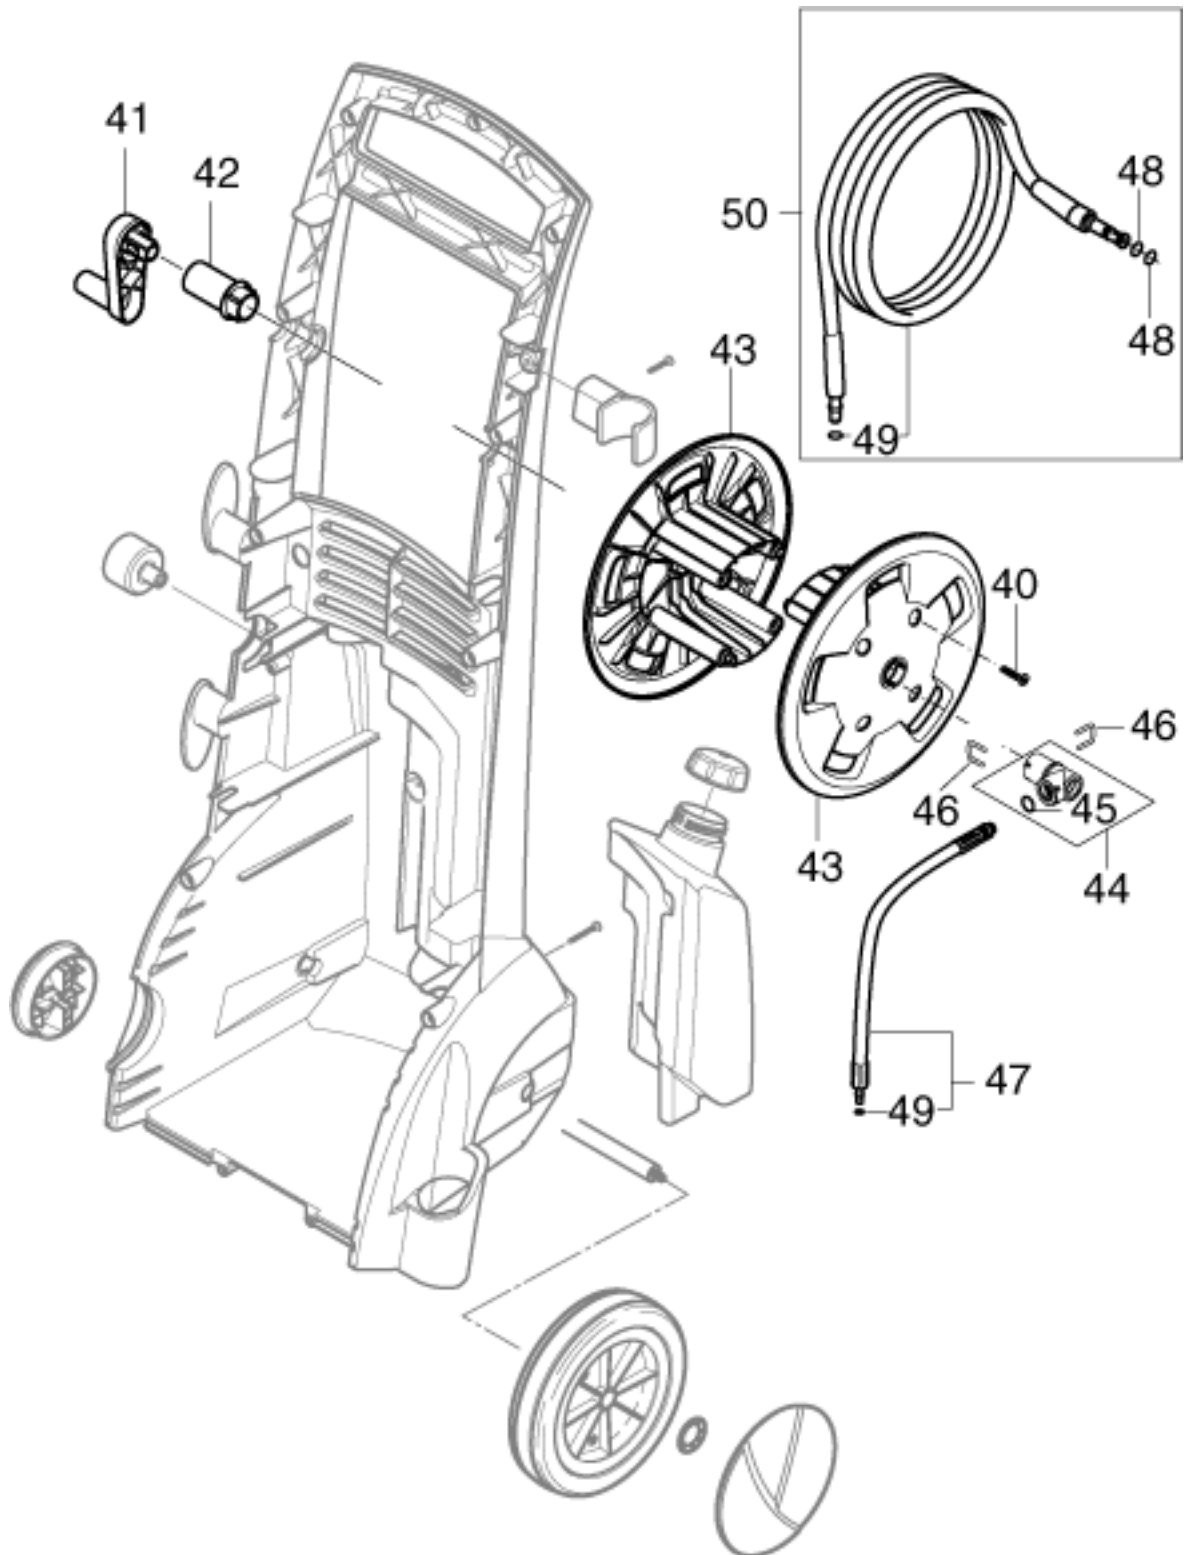

No.	Part No.	Qty.	Description	Part Note
40	107141838	4	SCREW K50X18 WN1451	
41	6528569	1	HOSE REEL HANDLE	
42	6528571	1	ADAPTOR	[1]
43	6528570	2	HOSE REEL	
44	6127006	1	CONNECTOR P12427 REP. KIT	
45	3002144	1	O-RING 14.3X2.4 NITRIL	
46	6526487	2	LOCK BRACKET SS	
47	127500075	1	X-TRA HOSE	
48	3004321	2	O-RING	
49	3004304	2	O-RING	
50	128500082	1	10M SUPERFLEX HOSE	
50	128500084	1	15M SUPERFLEX HOSE	

Part Notes:

[1] - STOCK COVERS GUARANTEE