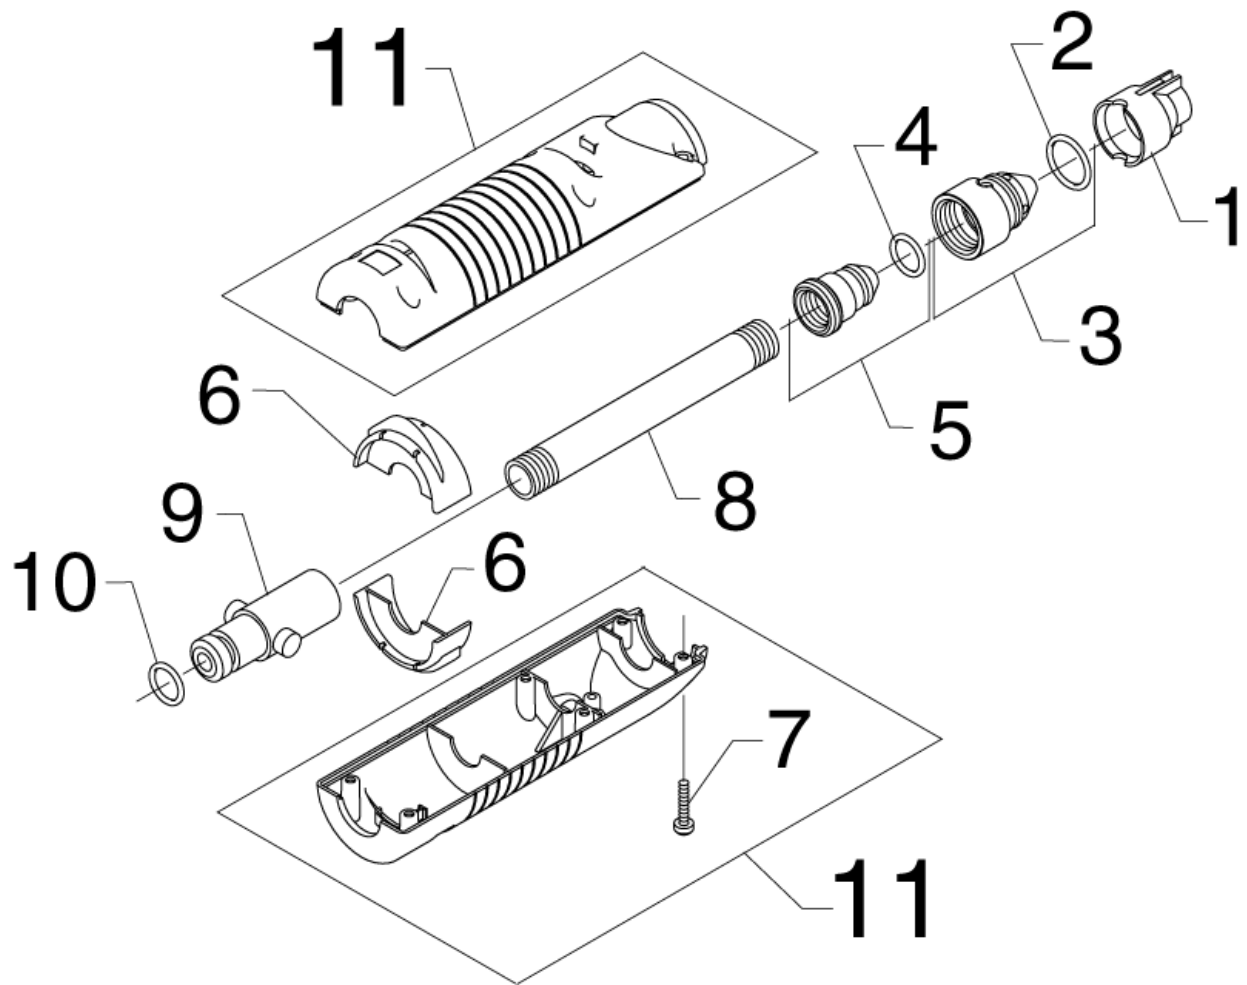

Part Notes:

- [1] - STOCK COVERS GUARANTEE
- [2] - STOCK COVES GUARANTEE

No.	Part No.	Qty.	Description	Part Note
01		1	Use G5 handle	[1]
02	2602500	2	SPRING	
03		1	No longer available	
04	3004279	1	O-RING 9.3X2.4 SH 90	
08	6526053	1	*INTERMEDIATE TUBE	[2]
09	6526028	1	PRESSURE TUBE W O-RING	[2]
10	6525232	1	LOCK BRACKET	[2]
11	3004272	1	O-RING 9.25X1.78 90SH NIT	
12	6525313	1	TRIGGER FINISH OFF #65253	[2]
13	6526172	1	VALVE HOUSING , COMPLETE	[2]
14	6526170	1	SPRING BUTTON	[3]
15	6526167	1	REP.KIT HANDLE	[2]
16	101814698	8	SCREW 3X16	

Part Notes:

- [1] - Use G5 handle
- [2] - STOCK COVERS GUARANTEE
- [3] - GUARANTEE DATE EXPIRED

No.	Part No.	Qty.	Description	Part Note
0-	6411185	1	TORNADO COMPLETE ALTO	
01	6525260	2	LOW PRESSURE NOZZLE	
02	3000478	1	O-RING 15.1X1.6 NITRIL 70	
03	6523026	1	HIGH PRESSURE NOZZLE, GRE	
04	3004246	1	O-RING 11.1X1.6 NITRIL S	[1]
05	6523021	1	SEAT COMPL.	[2]
06	6525250	1	NOZZLE MARKING RING GREEN	[1]
07	1814585	1	SCREW 3X12,THREAD CUTTING	
08	6525239	1	NOZZLE TUBE TORNADONOZZLE	[1]
09	6525221	1	BAYONET CLUTCH F. GUN	
10	3004279	1	O-RING 9.3X2.4 SH 90	
11	6526169	1	SHELL KIT	