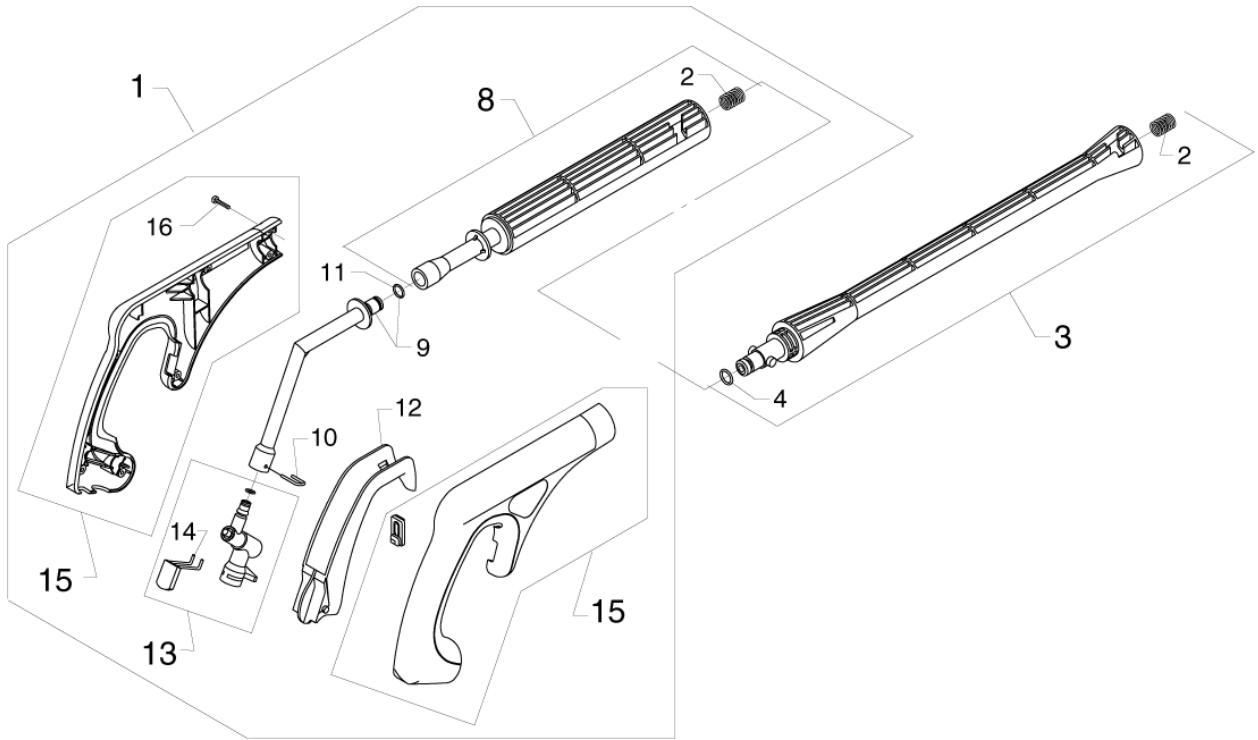

No.	Part No.	Qty.	Description	Part Note
01		1	Use G5 handle	[1]
02	2602500	2	SPRING	
03		1	No longer available	
04	3004279	1	O-RING 9.3X2.4 SH 90	
08	6526053	1	*INTERMEDIATE TUBE	[2]
09	6526028	1	PRESSURE TUBE W O-RING	[2]
10	6525232	1	LOCK BRACKET	[2]
11	3004272	1	O-RING 9.25X1.78 90SH NIT	
12	6525313	1	TRIGGER FINISH OFF #65253	[2]
13	6526172	1	VALVE HOUSING , COMPLETE	[2]
14	6526170	1	SPRING BUTTON	[3]
15	6526167	1	REP.KIT HANDLE	[2]
16	101814698	8	SCREW 3X16	

Part Notes:

- [1] - Use G5 handle
- [2] - STOCK COVERS GUARANTEE
- [3] - GUARANTEE DATE EXPIRED