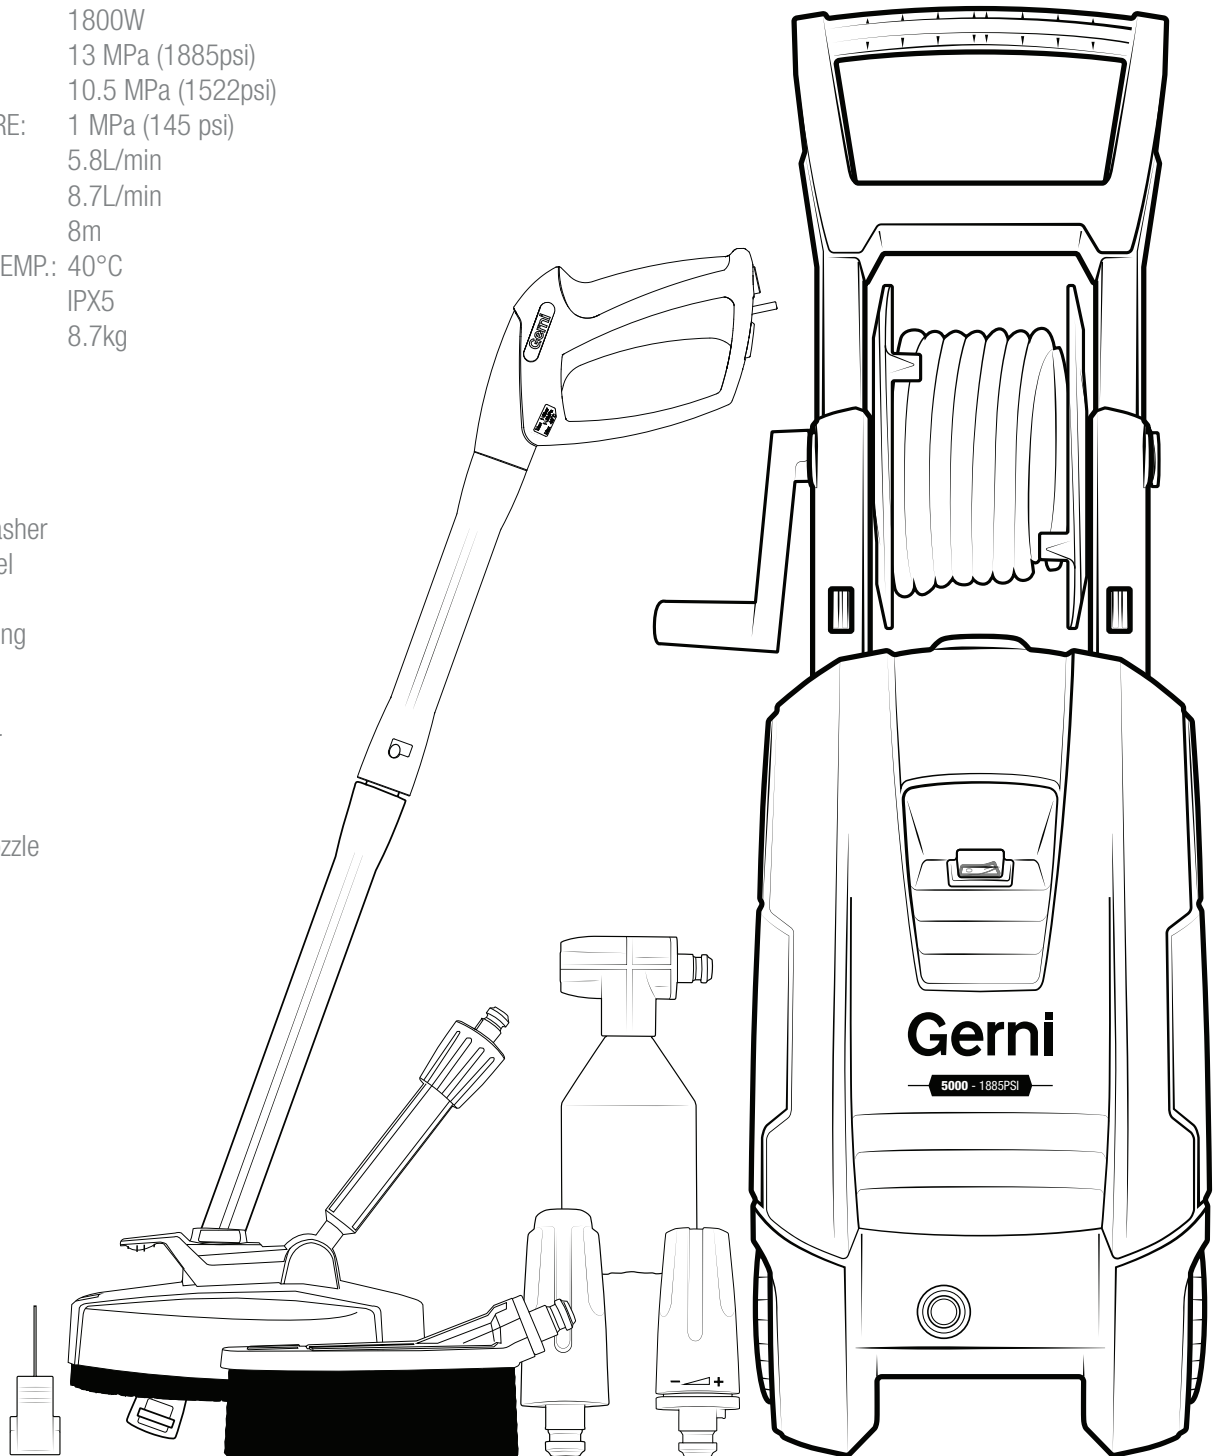

Gerni 5000

PARTS DIAGRAM

NEED HELP?

www.gerni.com.au

customerservice@gerni.com.au

AUS 1300 162 689

NZ 0800 700 124

SPECIFICATIONS

VOLTAGE:	230-240V~50Hz
POWER:	1800W
MAX. PRESSURE:	13 MPa (1885psi)
RATED PRESSURE:	10.5 MPa (1522psi)
MAX. INLET PRESSURE:	1 MPa (145 psi)
RATED FLOW:	5.8L/min
MAX. FLOW RATE:	8.7L/min
HOSE LENGTH:	8m
MAX. WATER INLET TEMP.:	40°C
IP RATING:	IPX5
WEIGHT:	8.7kg

CONTENTS

- 1 x High Pressure Washer
- 1 x 8m Hose with Reel
- 2 x Transport Wheels
- 1 x Water Inlet Coupling
- 1 x G3 Spray Handle
- 1 x G3 Lance
- 1 x Mid Patio Cleaner
- 1 x Wash Brush
- 1 x Jet Spray Nozzle
- 1 x Variable Spray Nozzle
- 1 x Foam Sprayer
- 1 x Cleaning Tool

5[*]
YEAR

WARRANTY

2 Year Standard
+3 Year Online Extension

GPW-5000