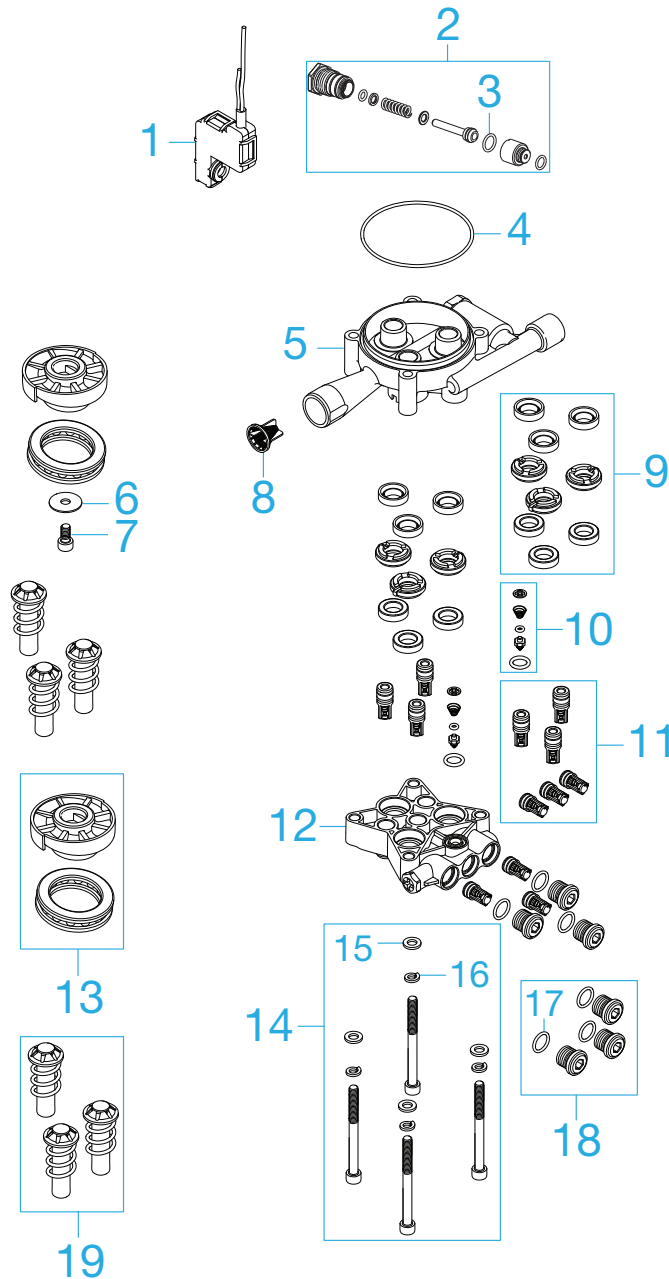

PUMP - PARTS DIAGRAM

REFERENCE NO.	PART NO.	DESCRIPTION	AVAILABLE SPARE PART
1	128501511	Micro Switch Box Kit	☐
2	128501510	Start Stop System Kit	☐
3	128500324	O-Ring Start/Stop Valve	☒
4	127440078	O-Ring 72x2 SH90	☒
5	128501505	Cylinder Block	☐
6	127130066	Washer D22xD6.4x1.5	☐
7	4818	Cylinder Screw M6x20 ISO 4762 ST 8.8/ZN	☐
8	6528574	Water Filter Complete.	☐
9	128501508	Thrust Collar Water Kit	☐
10	127440082	Non Return Valve Kit	☒
11	128501502	Inlet Outlet Valve	☐
12	128501505	Cylinder Block With	☐
13	128501500	8.1Deg. Wobble Disc Kit	☐
14	127500071	Screw M6x70 DIN 912 4pcs	☐
15	127500029	Washer	☐
16	127500050	Spring Washer	☐
17	127440085	O-Ring 11.7x2.0 SH90	☒
18	128501501	Pressure Valve Plug Kit	☐
19	128501506	Dia.12 Pump Piston Kit	☐