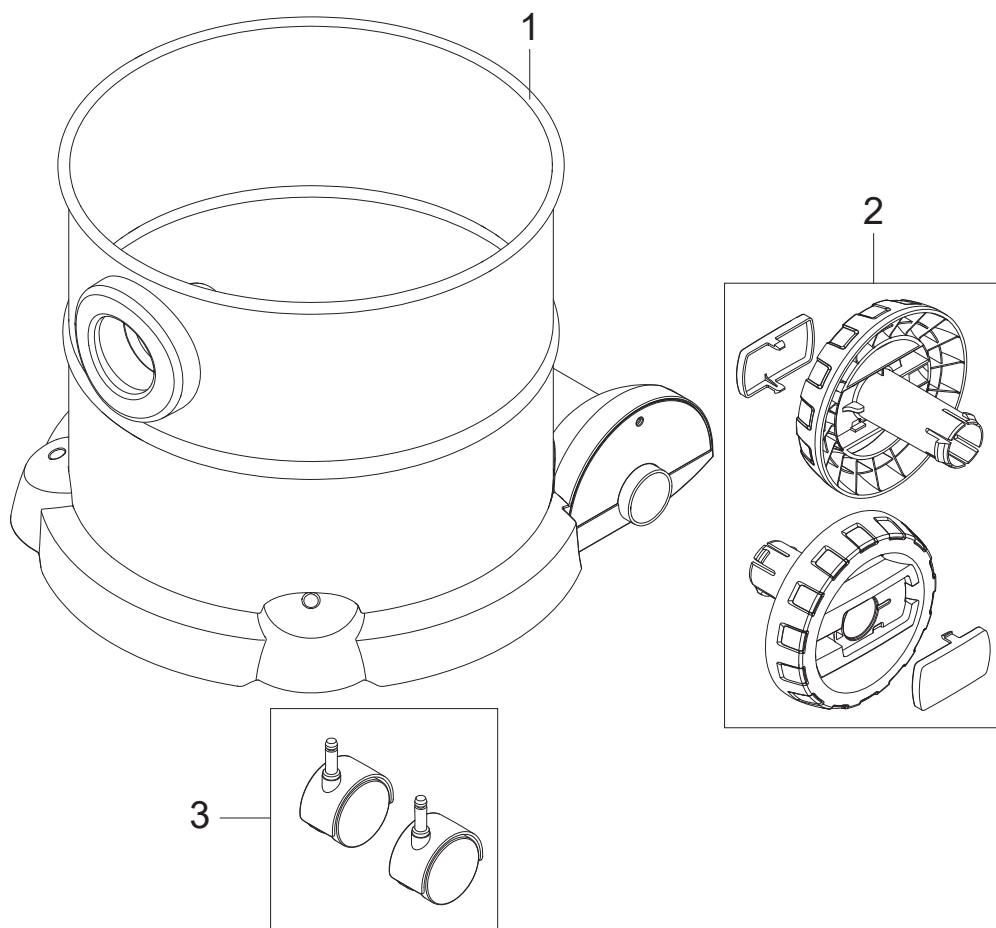

PARTS LIST

2020.02.05

TABLE OF CONTENTS

Upper parts	1
Container 20L inox	3
Accessories	5

No.	Part No.	Qty.	Description	Part Note
1	31001049	1	SWITCH KIT	
2	31001050	1	ELECTRIC PARTS	
3	31001051	1	HANDLE KIT	
4	31001052	1	POWER SOCKET EU	
4	31001053	1	POWER SOCKET UK	
4	31001054	1	POWER SOCKET FR	
4	31001055	1	POWER SOCKET AU/NZ	
5	31001056	1	TURBINE 1200W 220V-240V 50HZ W. GASKETS	
5	31001057	1	TURBINE 1400W 220-240 V 50 HZ W. GASKETS	
6	31001058	1	CLAMPS 2 PCS	[1]
7	107417202	1	GERNI FILTER KIT 1 PCS	[2]
8	31001059	1	FILTER TENSION DISC	
9	31001060	1	CABLE H05VV-F2X1MM 2 EU	
9	31001061	1	CABLE H05VV-F2X1MM 2 UK	
9	31001062	1	CABLE H05VV-F2X1MM 2 ZA	
9	31001063	1	CABLE H05VV-F2X1MM 2 NZ/AU	
9	31001076	1	CABLE H05VV-F3X1.5MMX5.5 C EU	
9	31001077	1	CABLE H05VV-F3X1.5MMX5.5 C UK	

Part Notes:

- [1] - Not for L50 container
 [2] - PRUNED - NO REPLACEMENT

No.	Part No.	Qty.	Description	Part Note
1	31001072	1	CONTAINER 22L INOX - COMPLETE GERNI	
2	31001075	1	WHEELS 2 PCS W/O LOGO GERNI GREEN	
3	31001065	1	CASTOR WHEELS 2 PCS.	

No.	Part No.	Qty.	Description	Part Note
1	107417203	1	GERNI DUST BAG FLEECE	
1	107417204	1	GERNI DUST BAG FLEECE	[1]
2	31000862	1	TUBE WITH PARKING CLIPS	
2		1	Stainless tubes not available	
3		1	Crevice nozzle not available	
4	107417205	1	GERNI FLOOR NOZZLE D36	[1]
5	107417200	1	GERNI SUCTION HOSE 2.5m	[1]
5	107417201	1	GERNI SUCTION HOSE 4m	[1]
6	302002356	1	TOOL ADAPTOR	
NS	107417198	1	GERNI PREMIUM CAR KIT	[1]
NS	107417199	1	GERNI CONVENIENCE KIT	[1]

Part Notes:

[1] - PRUNED - NO REPLACEMENT