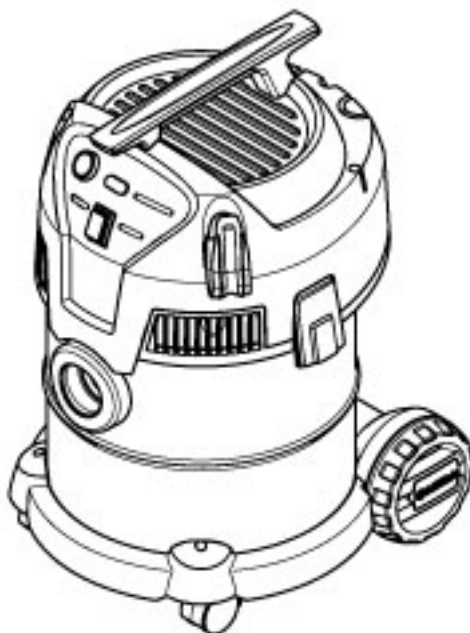

PARTS LIST

2020.02.05

TABLE OF CONTENTS

Upper parts	1
Container 20L inox	3
Accessories	5

No.	Part No.	Qty.	Description	Part Note
1	31001049	1	SWITCH KIT	
2	31001050	1	ELECTRIC PARTS	
3	31001051	1	HANDLE KIT	
4	31001052	1	POWER SOCKET EU	
4	31001053	1	POWER SOCKET UK	
4	31001054	1	POWER SOCKET FR	
4	31001055	1	POWER SOCKET AU/NZ	
5	31001056	1	TURBINE 1200W 220V-240V 50HZ W. GASKETS	
5	31001057	1	TURBINE 1400W 220-240 V 50 HZ W. GASKETS	
6	31001058	1	CLAMPS 2 PCS	[1]
7	107417202	1	GERNI FILTER KIT 1 PCS	[2]
8	31001059	1	FILTER TENSION DISC	
9	31001060	1	CABLE H05VV-F2X1MM 2 EU	
9	31001061	1	CABLE H05VV-F2X1MM 2 UK	
9	31001062	1	CABLE H05VV-F2X1MM 2 ZA	
9	31001063	1	CABLE H05VV-F2X1MM 2 NZ/AU	
9	31001076	1	CABLE H05VV-F3X1.5MMX5.5 C EU	
9	31001077	1	CABLE H05VV-F3X1.5MMX5.5 C UK	

Part Notes:

- [1] - Not for L50 container
 [2] - PRUNED - NO REPLACEMENT

No.	Part No.	Qty.	Description	Part Note
1	31001072	1	CONTAINER 22L INOX - COMPLETE GERNI	
2	31001075	1	WHEELS 2 PCS W/O LOGO GERNI GREEN	
3	31001065	1	CASTOR WHEELS 2 PCS.	

Part Notes:

[1] - PRUNED - NO REPLACEMENT