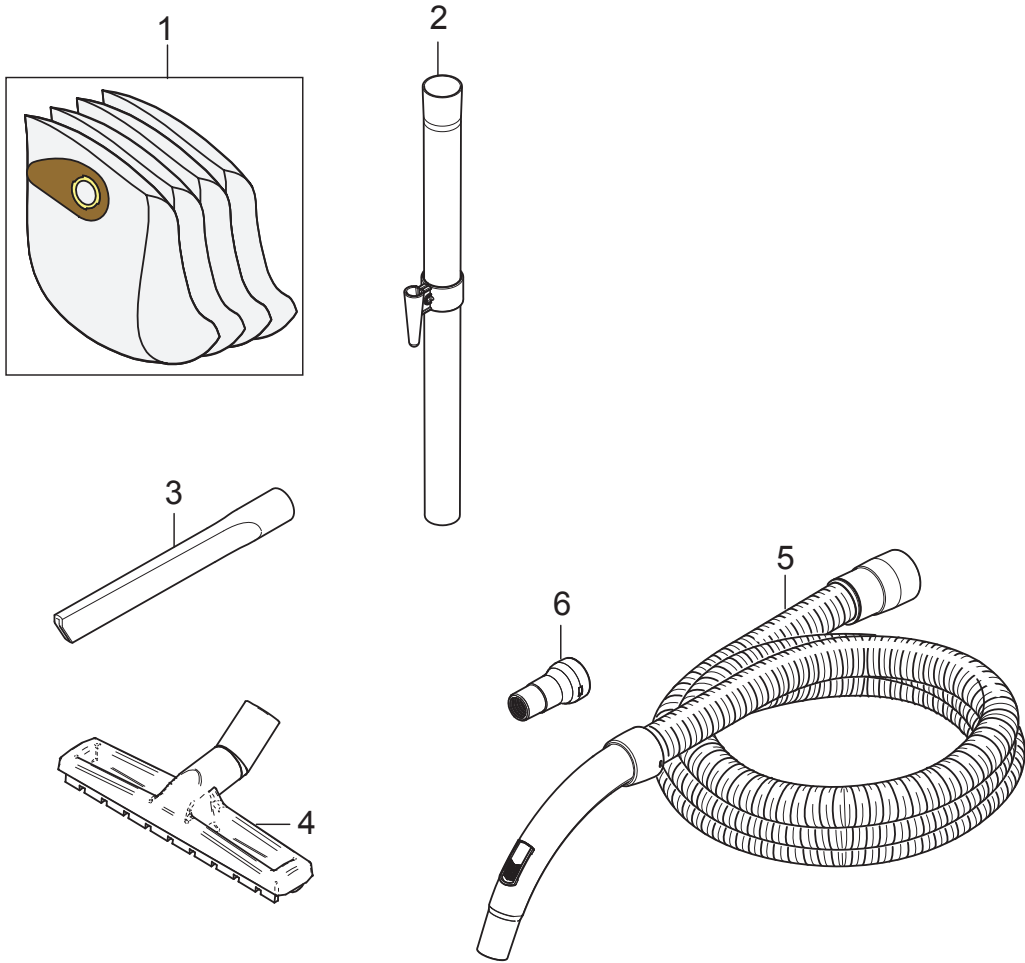

PARTS LIST

2020.02.05

TABLE OF CONTENTS

Upper parts	1
Container 20L inox	3
Accessories	5

No.	Part No.	Qty.	Description	Part Note
1	31001049	1	SWITCH KIT	
2	31001050	1	ELECTRIC PARTS	
3	31001051	1	HANDLE KIT	
4	31001052	1	POWER SOCKET EU	
4	31001053	1	POWER SOCKET UK	
4	31001054	1	POWER SOCKET FR	
4	31001055	1	POWER SOCKET AU/NZ	
5	31001056	1	TURBINE 1200W 220V-240V 50HZ W. GASKETS	
5	31001057	1	TURBINE 1400W 220-240 V 50 HZ W. GASKETS	
6	31001058	1	CLAMPS 2 PCS	[1]
7	107417202	1	GERNI FILTER KIT 1 PCS	[2]
8	31001059	1	FILTER TENSION DISC	
9	31001060	1	CABLE H05VV-F2X1MM 2 EU	
9	31001061	1	CABLE H05VV-F2X1MM 2 UK	
9	31001062	1	CABLE H05VV-F2X1MM 2 ZA	
9	31001063	1	CABLE H05VV-F2X1MM 2 NZ/AU	
9	31001076	1	CABLE H05VV-F3X1.5MMX5.5 C EU	
9	31001077	1	CABLE H05VV-F3X1.5MMX5.5 C UK	

Part Notes:

- [1] - Not for L50 container
 [2] - PRUNED - NO REPLACEMENT

No.	Part No.	Qty.	Description	Part Note
1	31001072	1	CONTAINER 22L INOX - COMPLETE GERNI	
2	31001075	1	WHEELS 2 PCS W/O LOGO GERNI GREEN	
3	31001065	1	CASTOR WHEELS 2 PCS.	

No.	Part No.	Qty.	Description	Part Note
1	107417203	1	GERNI DUST BAG FLEECE	
1	107417204	1	GERNI DUST BAG FLEECE	[1]
2	31000862	1	TUBE WITH PARKING CLIPS	
2		1	Stainless tubes not available	
3		1	Crevice nozzle not available	
4	107417205	1	GERNI FLOOR NOZZLE D36	[1]
5	107417200	1	GERNI SUCTION HOSE 2.5m	[1]
5	107417201	1	GERNI SUCTION HOSE 4m	[1]
6	302002356	1	TOOL ADAPTOR	
NS	107417198	1	GERNI PREMIUM CAR KIT	[1]
NS	107417199	1	GERNI CONVENIENCE KIT	[1]

Part Notes:

[1] - PRUNED - NO REPLACEMENT