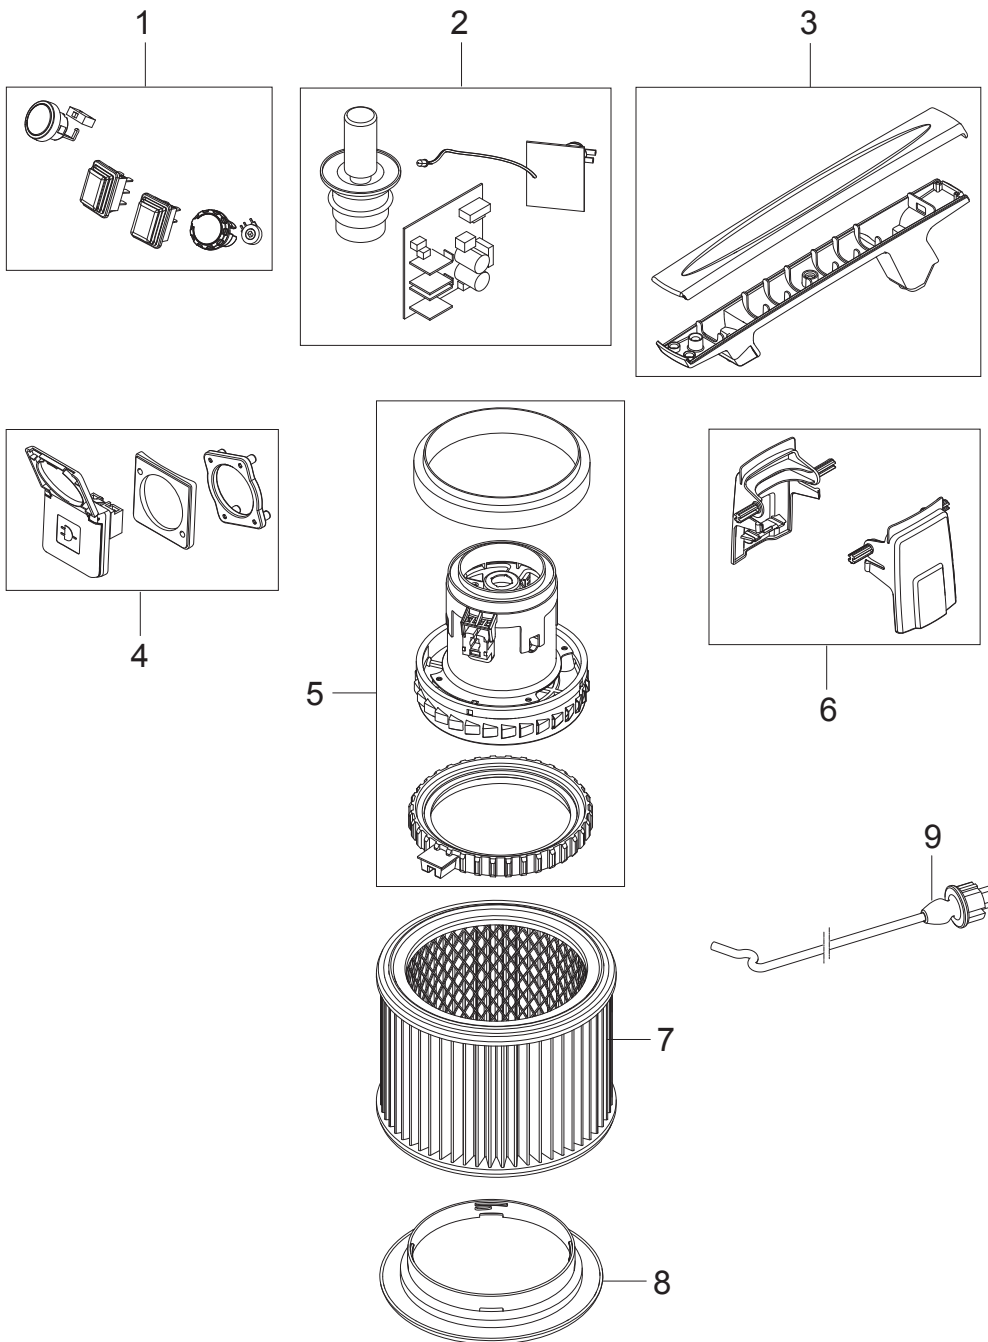

PARTS LIST

2020.02.05

TABLE OF CONTENTS

Upper parts	1
Container 20L inox	3
Accessories	5

No.	Part No.	Qty.	Description	Part Note
1	31001049	1	SWITCH KIT	
2	31001050	1	ELECTRIC PARTS	
3	31001051	1	HANDLE KIT	
4	31001052	1	POWER SOCKET EU	
4	31001053	1	POWER SOCKET UK	
4	31001054	1	POWER SOCKET FR	
4	31001055	1	POWER SOCKET AU/NZ	
5	31001056	1	TURBINE 1200W 220V-240V 50HZ W. GASKETS	
5	31001057	1	TURBINE 1400W 220-240 V 50 HZ W. GASKETS	
6	31001058	1	CLAMPS 2 PCS	[1]
7	107417202	1	GERNI FILTER KIT 1 PCS	[2]
8	31001059	1	FILTER TENSION DISC	
9	31001060	1	CABLE H05VV-F2X1MM 2 EU	
9	31001061	1	CABLE H05VV-F2X1MM 2 UK	
9	31001062	1	CABLE H05VV-F2X1MM 2 ZA	
9	31001063	1	CABLE H05VV-F2X1MM 2 NZ/AU	
9	31001076	1	CABLE H05VV-F3X1.5MMX5.5 C EU	
9	31001077	1	CABLE H05VV-F3X1.5MMX5.5 C UK	

Part Notes:

- [1] - Not for L50 container
 [2] - PRUNED - NO REPLACEMENT

No.	Part No.	Qty.	Description	Part Note
1	31001072	1	CONTAINER 22L INOX - COMPLETE GERNI	
2	31001075	1	WHEELS 2 PCS W/O LOGO GERNI GREEN	
3	31001065	1	CASTOR WHEELS 2 PCS.	

No.	Part No.	Qty.	Description	Part Note
1	107417203	1	GERNI DUST BAG FLEECE	
1	107417204	1	GERNI DUST BAG FLEECE	[1]
2	31000862	1	TUBE WITH PARKING CLIPS	
2		1	Stainless tubes not available	
3		1	Crevice nozzle not available	
4	107417205	1	GERNI FLOOR NOZZLE D36	[1]
5	107417200	1	GERNI SUCTION HOSE 2.5m	[1]
5	107417201	1	GERNI SUCTION HOSE 4m	[1]
6	302002356	1	TOOL ADAPTOR	
NS	107417198	1	GERNI PREMIUM CAR KIT	[1]
NS	107417199	1	GERNI CONVENIENCE KIT	[1]

Part Notes:

[1] - PRUNED - NO REPLACEMENT