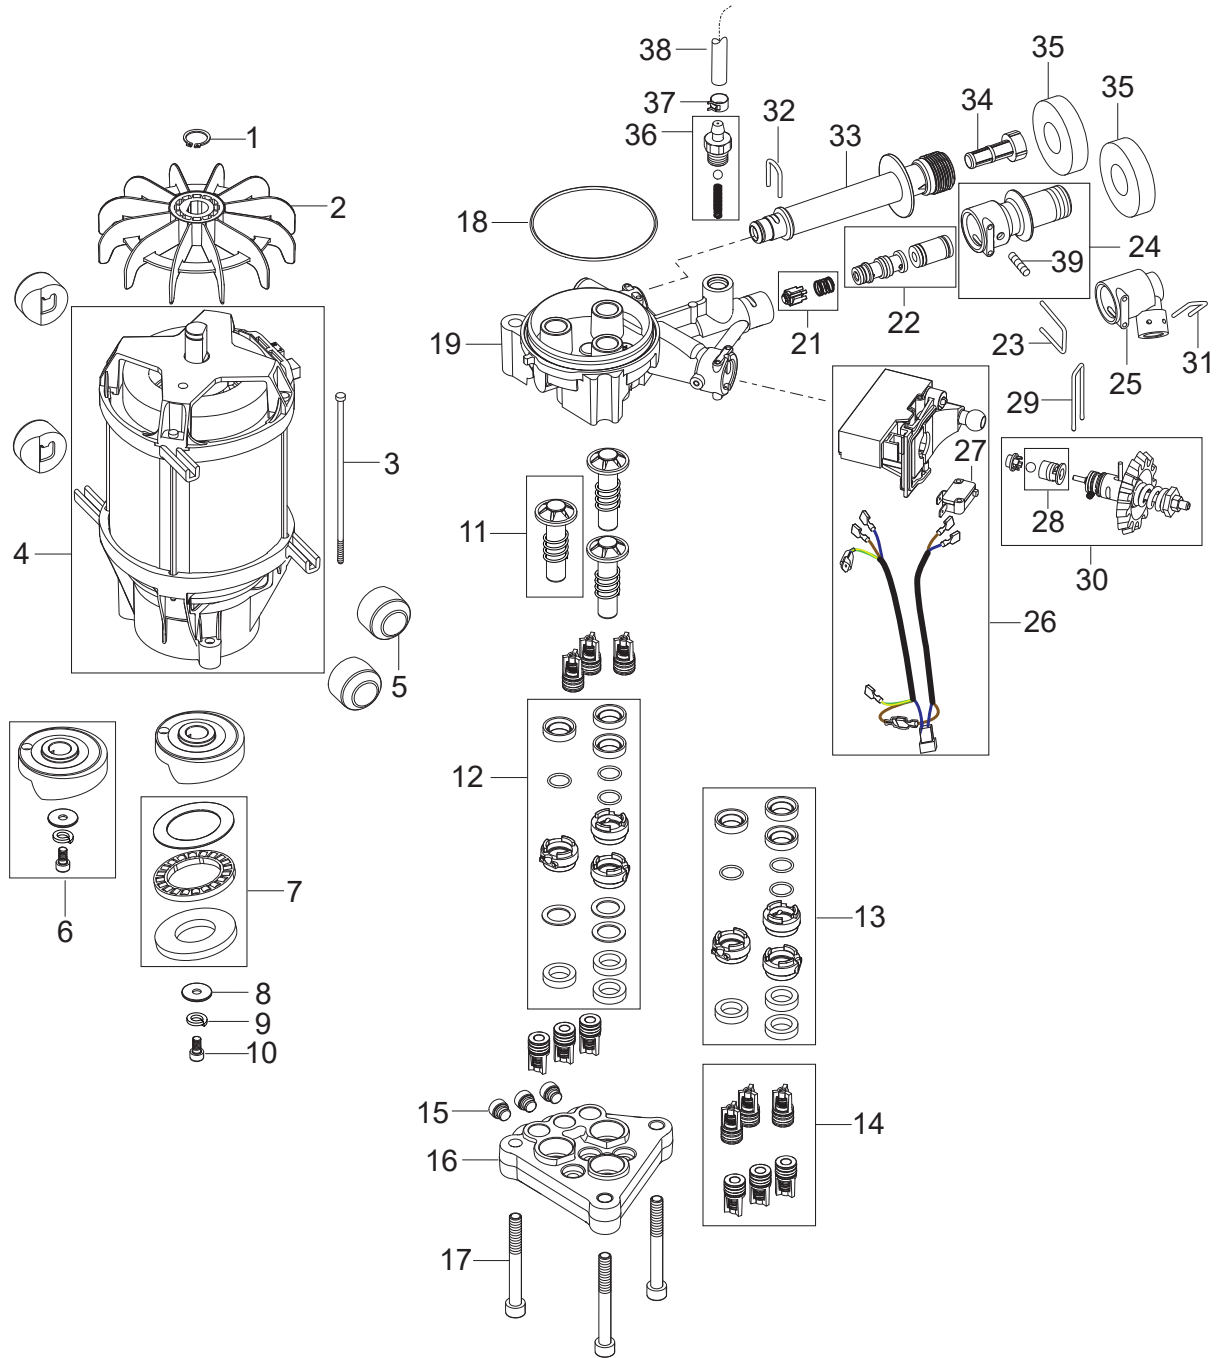

No.	Part No.	Qty.	Description	Part Note
1	127500051	1	LOCK RING	
2	127500040	1	NEW FAN	
3	7180924	1	STUD 145 MM	
4	128500979	1	MOTOR 2.9KW	
5	128332334	4	RACK FOR MOTOR	
6	128500175	1	WOBBLE DISC 8.4 DEGREE SP	
7	1119705	1	BEARING REPAIR KIT	
8	127130066	1	WASHER D22XD6.4X1.5	
9	127500050	1	SPRING WASHER	
10	3913	1	SCREW M6X12	
11	6528577	3	PISTON.CERAMIC REP.KIT	
11	6526016	3	PISTON STAINLESS REP. KIT	
12	128500178	1	REP SEALING SYS CERAMIC	
12	128500179	1	REP SEALING SYS	
13	6526026	1	VALVE SYSTEM REPAIR KIT	
14	6528586	3	PLUG WITH O-RING	
15	6528616	1	REP-KIT CYLINDER HEAD	[1]
15	127440028	1	CYLINDERHEAD	[2]
16	1814597	3	CYLINDER SCREW M8X70	
17	128500181	1	PRESSURE METER TUBE CPL	
18	3003654	1	O-RING 80X2 NITRIL 70	
19	128500981	1	CYLINDER BLOCK W/O MANOMETER	
20	6528615	1	HOSE TAIL	
21	128500183	1	NON RETURN VALVE SP	
22	128500184	1	INJECTOR 1.64MM SP	
23	127500021	1	LOCK BRACKET	
24	128500186	1	DYNAMIC OUTLET STANDARD	
25	128500187	1	DYNAMIC OUTLET XTRA SP	
26	128500188	1	MICRO SWITCH BOX SYSTEM	
27	128500196	1	MICROSWITCH SP	
28	128500190	1	EASY START SP	
29	128500191	1	LOCK BRACKET SP	
30	128500192	1	VALVE PISTON COMPLETE SP	
31	6525619	1	LOCK BRACKET. SMALL	
32	128500200	1	LOCK BRACKET SP	
33	128500194	1	WATER INLET SP	
34	128500195	1	INLET FILTER MESH SP	
35	126486792	2	FOAM SEAL FOR OUTLET &	
39	128500242	1	M5 SCREW DIN916 SP	

Part Notes:

- [1] - steel pistons
- [2] - ceramic