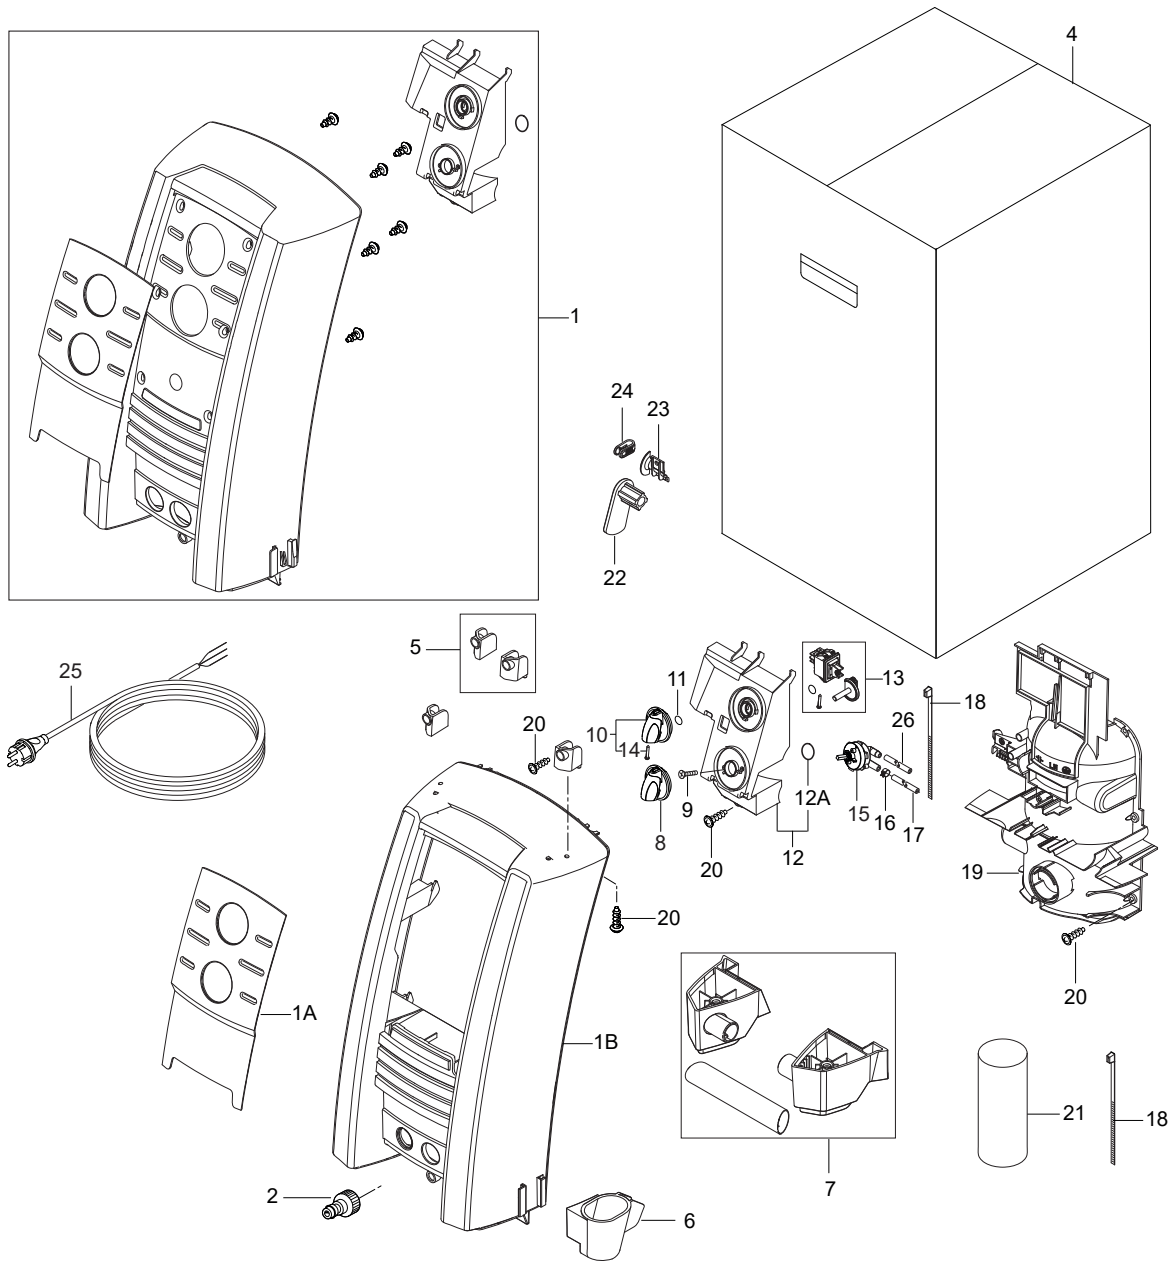

PARTS LIST

2020.02.02

TABLE OF CONTENTS

Overview front.....	1
Overview back parts.....	3
Motor pump.....	5

No.	Part No.	Qty.	Description	Part Note
1	128501275	1	GERNI P160.2 FRONT COVER KIT	
1A	128500221	1	FRONT INSERT ULTIMATE SP	[1]
1B		1	No longer available	[2]
2	1402809	1	QUICK COUPLING MALE W.	
4		1	No longer available	
5	128500146	1	BRACKET F.HOSEREEL	
6	128500104	1	LOWER LANCE HOLDER SP	
7	128500105	1	HIGH FOOT WITH GRIP SP	
8	909100236	1	ROTARY KNOB GR.1 4KT.	[3]
9	1814730	2	SCREW 35X10B W1423	
10	909100235	1	ROTARY KNOB GR.1 6X5	[3]
11	9868	1	O-RING 10.2X2.5 NBR 70	
12	128500109	1	SWITCH BOX SP	
12A	128501278	1	O-RING 16.1 X 1.6 70SH	
13	128500978	1	PRO MAIN SWITCH KIT	
14	32526	1	TREAD-CUTTING SCREW	
15	128500106	1	DOSING VALVE ANGLED SP	
16	1814679	1	HOSE CLIP R12	
17	4973	1	HOSE Ø6X3	
17	101406100	1	HOSE DN 6X3 5M	
18	1814741	1	CABLE TIE	
19	128500111	1	MOTOR SHIELD FRONT SP	
20	107141838	10	SCREW K50X18 WN1451	
21	128500148	1	CAPACITOR 50UF 450V DI.	
21	128500154	1	CAPACITOR 100UF DI.SP	
22	128500155	1	ROTARY CABLE HOOK BLACK	
23	128500121	1	CABLE RELIEF P12374 SP	
24	128500122	1	CABLE CLIP 16A SP	
25	128500126	1	CABLE W PLUG L.5000	
26	106408241	1	HOSE PVC 1/4INCH	