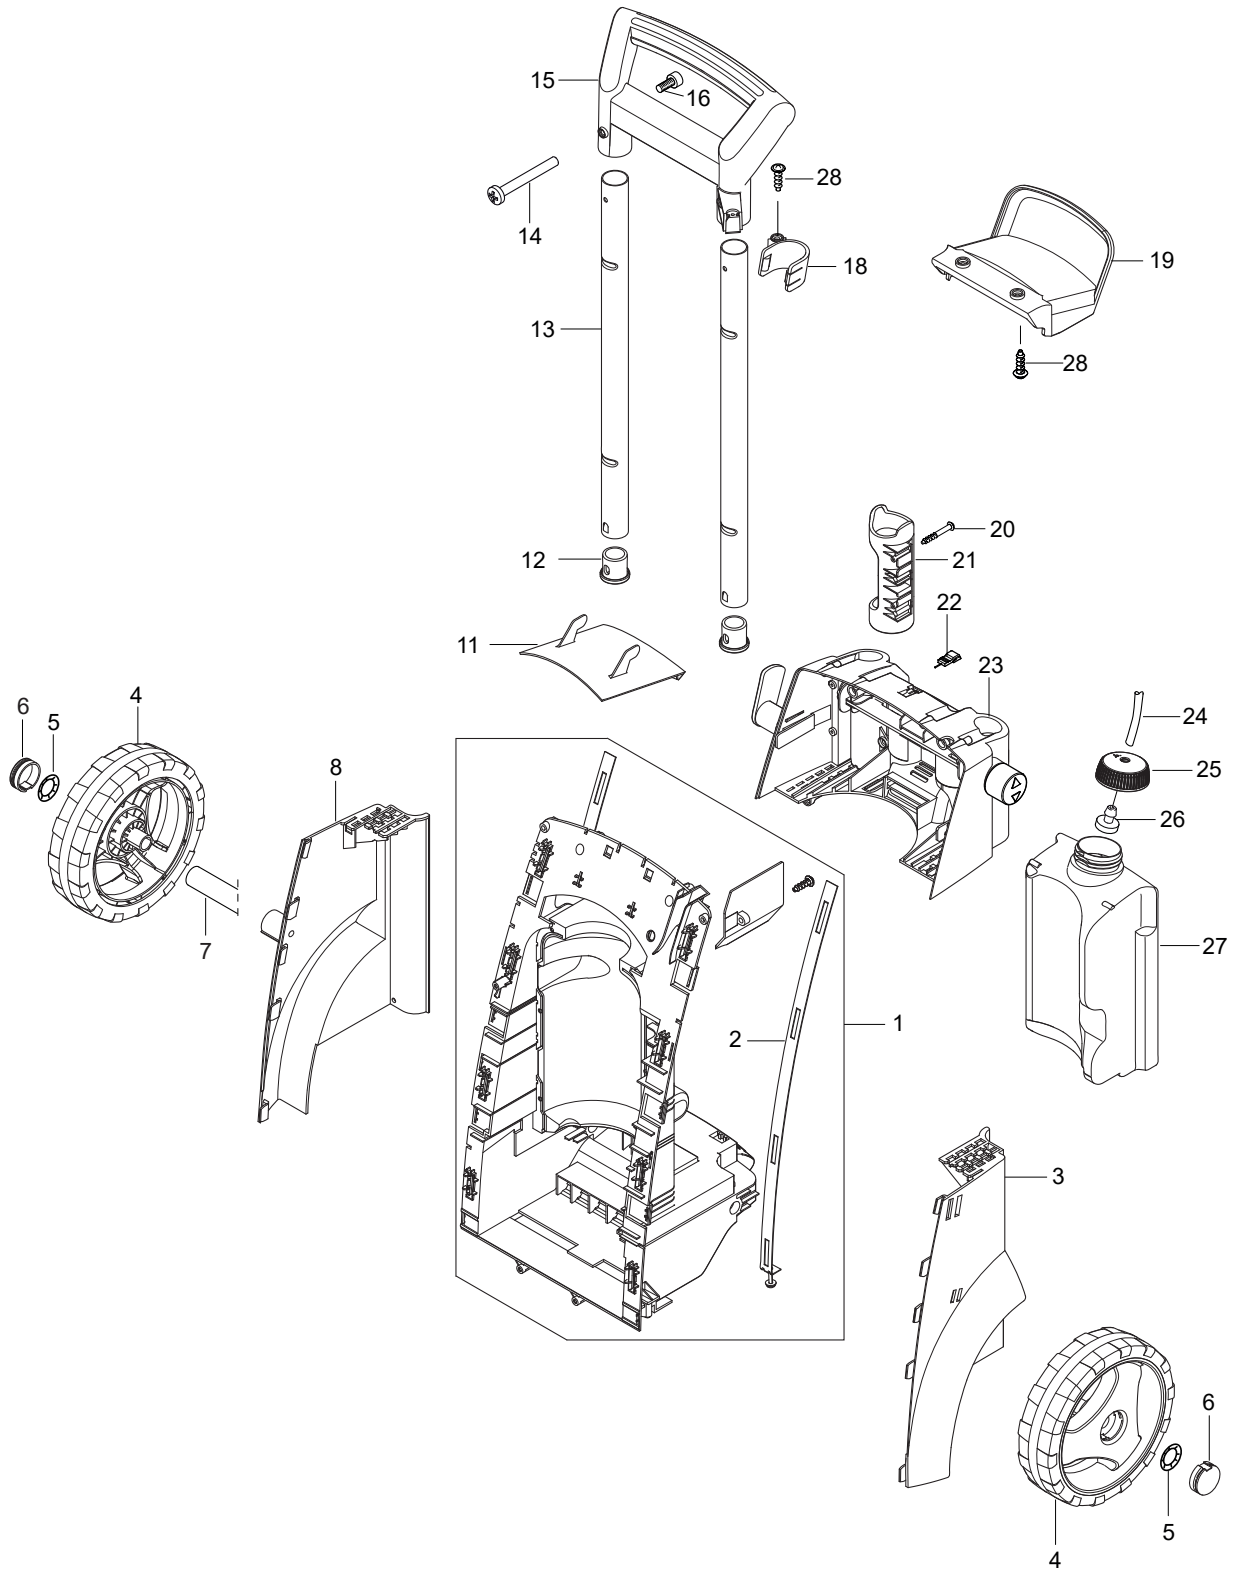

No.	Part No.	Qty.	Description	Part Note
1	128500129	1	CHASSIS BLACK COMPLETE SP	
2	128500128	2	SLIDER COMPLETE SP	
3	128500119	1	SIDEBUMPER LEFT SP	
4	128500107	1	NILFISK WHEEL OPEN	
5	11710	2	CLAMPING RING Ø15 10PCS	
6	128500118	2	WHEEL CAP ALU SP	
7	6522842	1	AXLE 15X333 P12476	
8	128500116	1	SIDEBUMPER RIGHT SP	
11	128500135	1	UMBRELLA SP	
12	128500134	2	STOP FOR	
13	128500133	2	TELESCOPIC TUBES SP	
14	128500130	1	NUT FOR HANDLE M4X35 SP	
15	128500219	1	HANDLE COMPLETE GREEN SP	
16	128500132	2	SCREW M4X8 DZN7985 TX20	
17	107141838	4	SCREW K50X18 WN1451	
18	128500143	1	LANCE HOLDER TOP SP	
19	128500144	1	HOSE HOOK SP	
20	128500203	1	SCREW K50X45 WN1451 SP	
21	128500136	1	GUN HOLDER SP	
22	6520844	1	CLEANING TOOL, BLACK	
23	128500220	1	ACCESSORYSTORAGE GREEN SP	
24	106408241	1	HOSE PVC 1/4INCH	
25	107141664	1	CAP FOR DETERGENT TANK	
26	128500141	1	DETERGENT FILTER SP	
27	128500142	1	DETERGENT TANK SP	
28	1814732	3	SCREW K50X18