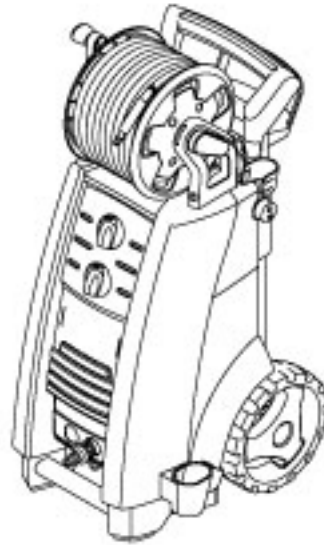

PARTS LIST

2020.02.02

TABLE OF CONTENTS

Overview front.....	1
Overview back parts.....	3
Motor pump.....	5

No.	Part No.	Qty.	Description	Part Note
1	128501275	1	GERNI P160.2 FRONT COVER KIT	
1A	128500221	1	FRONT INSERT ULTIMATE SP	[1]
1B		1	No longer available	[2]
2	1402809	1	QUICK COUPLING MALE W.	
4		1	No longer available	
5	128500146	1	BRACKET F.HOSEREEL	
6	128500104	1	LOWER LANCE HOLDER SP	
7	128500105	1	HIGH FOOT WITH GRIP SP	
8	909100236	1	ROTARY KNOB GR.1 4KT.	[3]
9	1814730	2	SCREW 35X10B W1423	
10	909100235	1	ROTARY KNOB GR.1 6X5	[3]
11	9868	1	O-RING 10.2X2.5 NBR 70	
12	128500109	1	SWITCH BOX SP	
12A	128501278	1	O-RING 16.1 X 1.6 70SH	
13	128500978	1	PRO MAIN SWITCH KIT	
14	32526	1	TREAD-CUTTING SCREW	
15	128500106	1	DOSING VALVE ANGLED SP	
16	1814679	1	HOSE CLIP R12	
17	4973	1	HOSE Ø6X3	
17	101406100	1	HOSE DN 6X3 5M	
18	1814741	1	CABLE TIE	
19	128500111	1	MOTOR SHIELD FRONT SP	
20	107141838	10	SCREW K50X18 WN1451	
21	128500148	1	CAPACITOR 50UF 450V DI.	
21	128500154	1	CAPACITOR 100UF DI.SP	
22	128500155	1	ROTARY CABLE HOOK BLACK	
23	128500121	1	CABLE RELIEF P12374 SP	
24	128500122	1	CABLE CLIP 16A SP	
25	128500126	1	CABLE W PLUG L.5000	
26	106408241	1	HOSE PVC 1/4INCH	