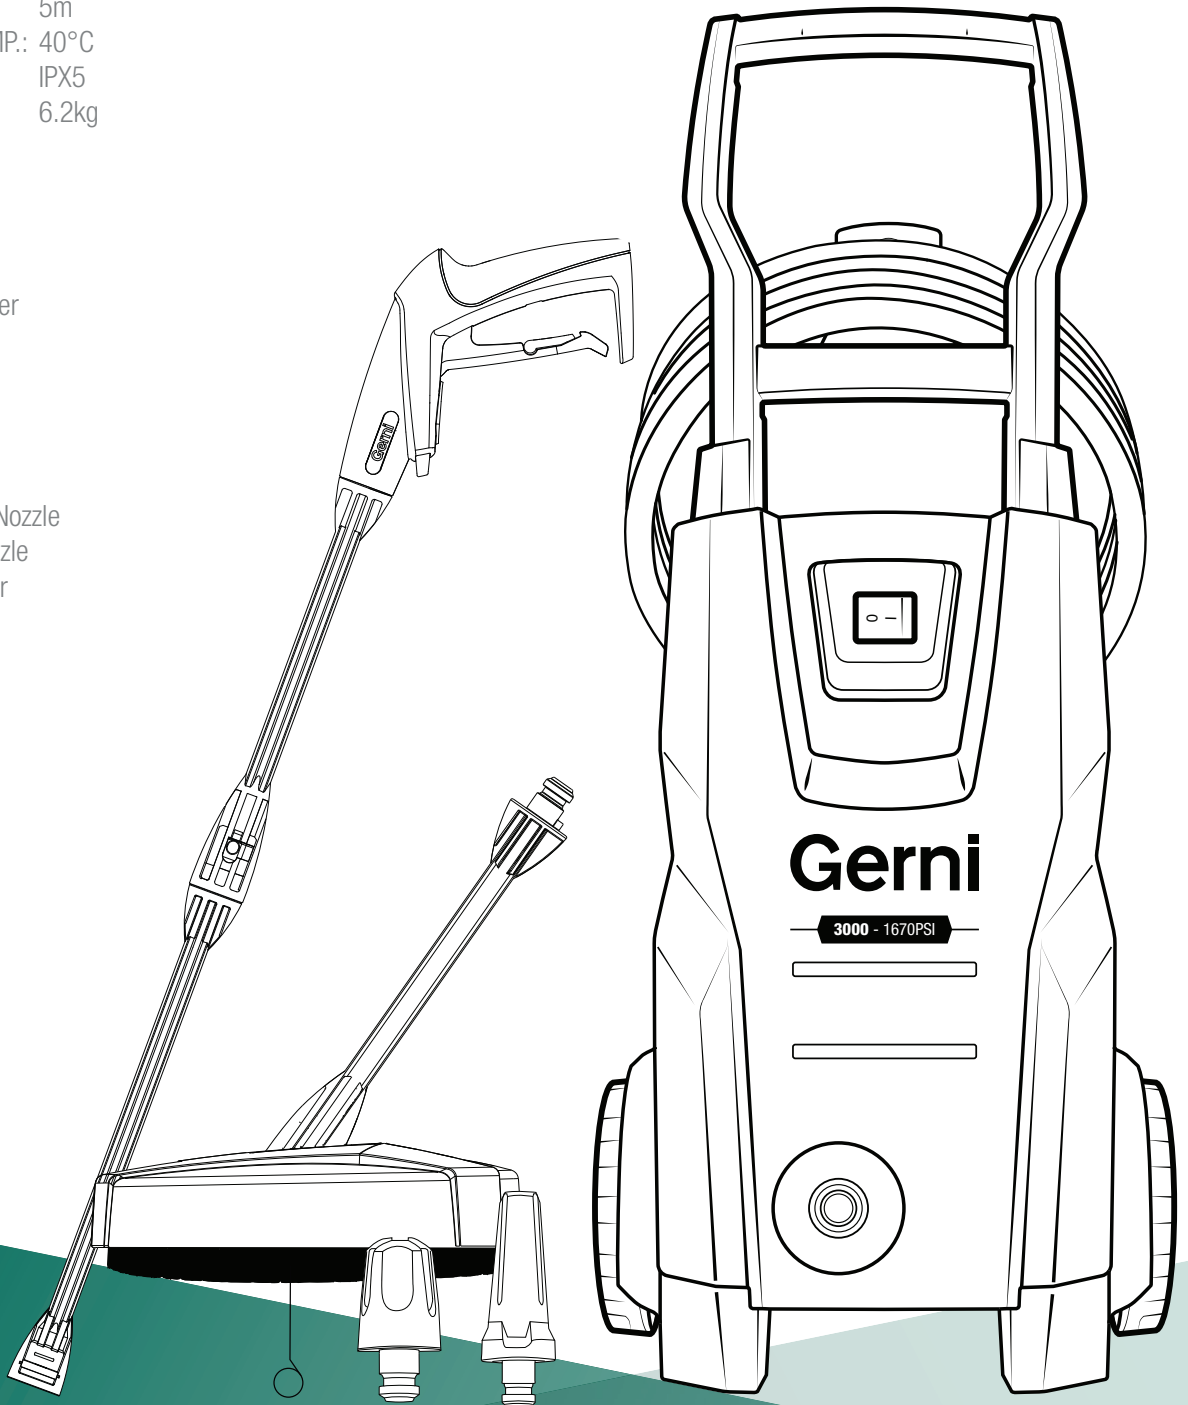

Gerni 3000

PARTS DIAGRAM

NEED HELP?

www.gerni.com.au

customerservice@gerni.com.au

AUS 1300 162 689

NZ 0800 700 124

SPECIFICATIONS

VOLTAGE:	220-240V~50-60Hz
POWER:	1400W
MAX. PRESSURE:	11.5 MPa (1670psi)
RATED PRESSURE:	8.5 MPa (1232psi)
MAX. INLET PRESSURE:	1 MPa (145 psi)
RATED FLOW:	5.2L/min
MAX. FLOW RATE:	7.3L/min
HOSE LENGTH:	5m
MAX. WATER INLET TEMP.:	40°C
IP RATING:	IPX5
WEIGHT:	6.2kg

CONTENTS

- 1 x High Pressure Washer
- 1 x 5m Hose
- 2 x Transport Wheels
- 1 x Water Inlet Coupling
- 1 x G1 Spray Handle
- 1 x G2 Lance
- 1 x Compact Jet Spray Nozzle
- 1 x Fixed Fan Spray Nozzle
- 1 x Classic Patio Cleaner
- 1 x Cleaning Tool

5[*]
YEAR

WARRANTY

2 Year Standard
+3 Year Online Extension

GPW-3000