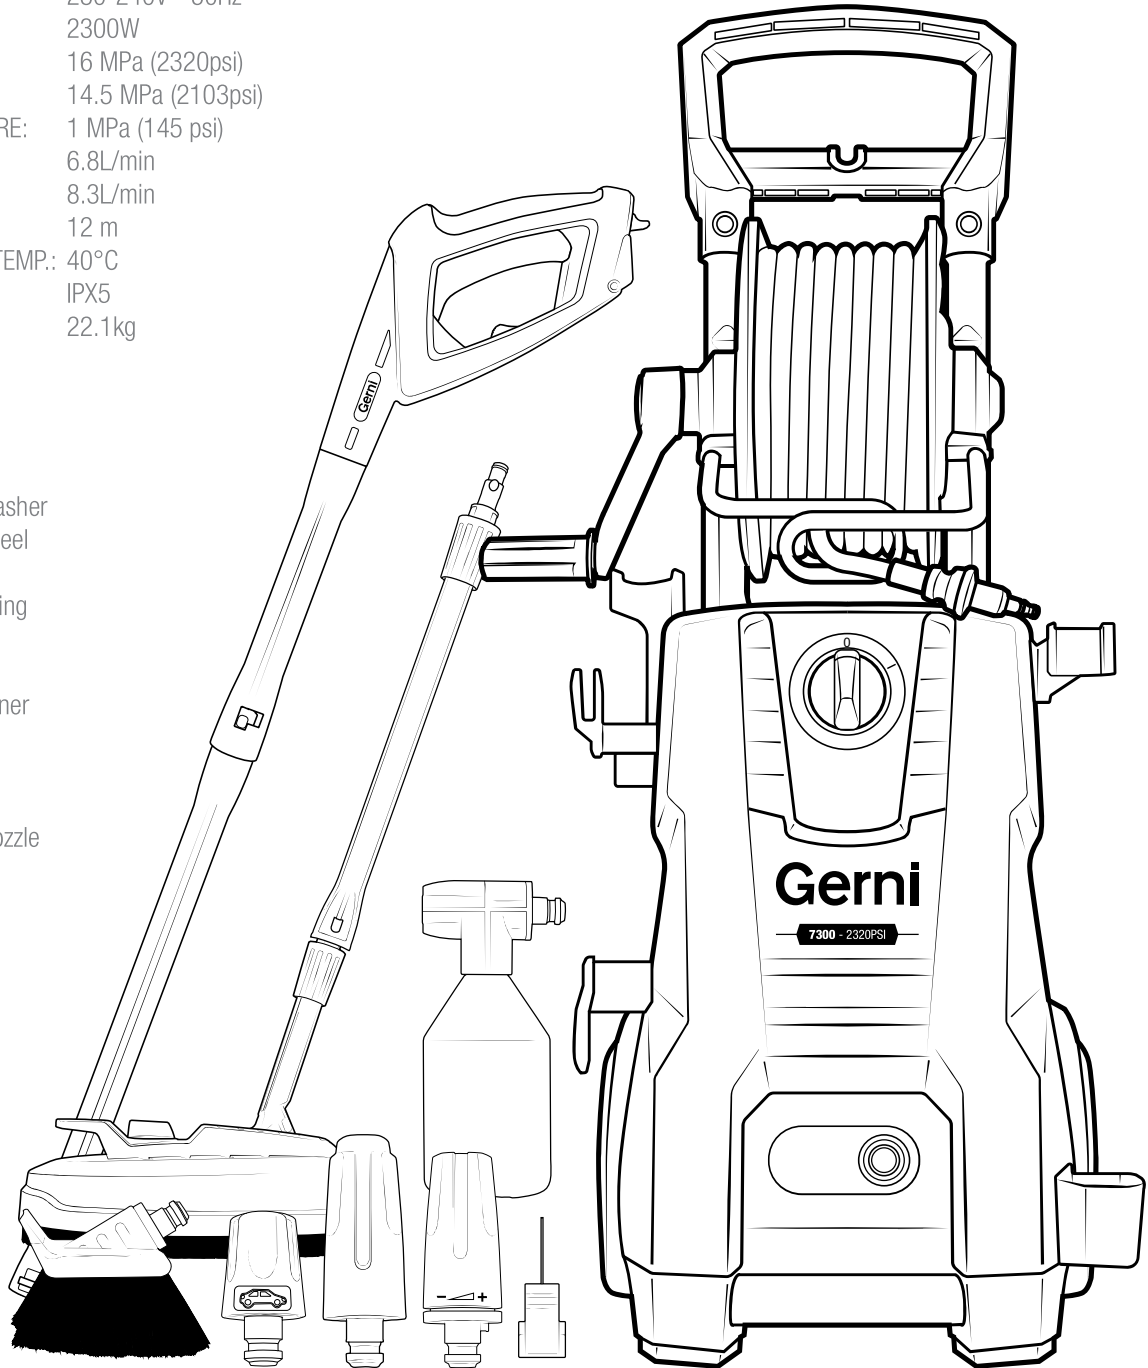

Gerni 7300

PARTS DIAGRAM

NEED HELP?

www.gerni.com.au

customerservice@gerni.com.au

AUS 1300 162 689

NZ 0800 700 124

SPECIFICATIONS

VOLTAGE:	230-240V ~50Hz
POWER:	2300W
MAX. PRESSURE:	16 MPa (2320psi)
RATED PRESSURE:	14.5 MPa (2103psi)
MAX. INLET PRESSURE:	1 MPa (145 psi)
RATED FLOW:	6.8L/min
MAX. FLOW RATE:	8.3L/min
HOSE LENGTH:	12 m
MAX. WATER INLET TEMP.:	40°C
IP RATING:	IPX5
WEIGHT:	22.1kg

CONTENTS

- 1 x High Pressure Washer
- 1 x 12m Hose with Reel
- 2 x Transport Wheels
- 1 x Water Inlet Coupling
- 1 x G5 Spray Handle
- 1 x G4 Lance
- 1 x Power Patio Cleaner
- 1 x Auto Brush
- 1 x Auto Nozzle
- 1 x Jet Spray Nozzle
- 1 x Variable Spray Nozzle
- 1 x Foam Sprayer
- 1 x Cleaning Tool

7*
YEAR
WARRANTY

5 Year Standard
+2 Year Online Extension

GPW-7300