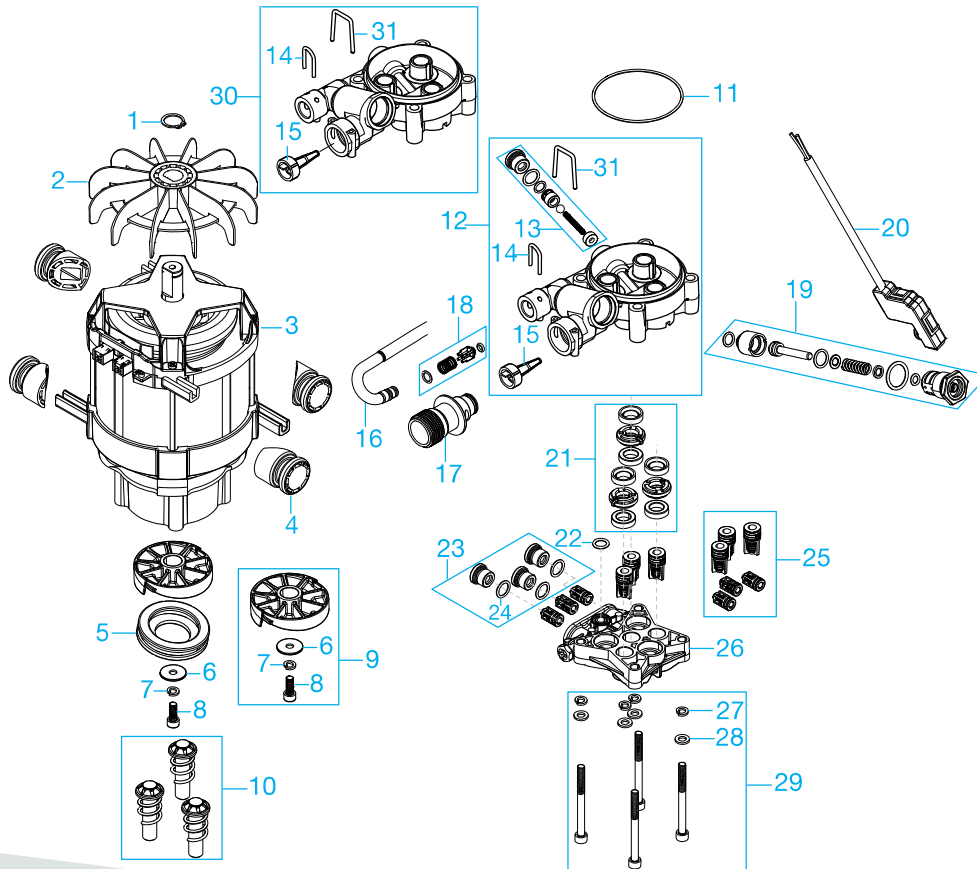

PUMP - PARTS DIAGRAM

REFERENCE NO.	PART NO.	DESCRIPTION	AVAILABLE SPARE PART
1	127500051	Lock Ring	☐
2	127500040	New Fan	☒
3	128500849	Motor 230V/50Hz 2.3kW	☐
4	128500604	Vibration Damper	☒
5	128500605	Thrust Ball Bearing	☒
6	127130066	Washer D22xD6.4x1.5	☒
7	127500050	Spring Washer	☒
8	128500608	Screw M6x16 10.9 FZB ISO4762	☐
9	128500615	Wobble Disc Kit 10.7 Deg	☒
10	128500616	Piston Complete Kit 3pcs	☒
11	127440078	O-Ring 72x2 Sh90	☒
12	128500618	Cylinder Block Kit	☒
13	128500619	Easy Start Kit	☒
14	128500620	U-Pin Outlet	☐
15	128500195	Inlet Filter Mesh Sp	☒
16	128500513	Internal Hose XTRA	☒
17	128500515	Water Inlet NA01	☒
18	128500624	Non Return Valve Complete	☒
19	128501513	Start/Stop Valve D.2.95 - Rev. 2 - NA01	☒
20	128500628	Micro Switch Box Complete	☒
21	128500993	Thrust Collar Water Kit	☒
22	128500630	O-Ring 10.0x2.2 NBR 90	☒
23	128500510	Rotary Cable Hook Orange	☐
24	127440085	O-Ring 11.7x2.0 SH90	☒
25	128500855	Inlet Outlet Valve 6pcs	☒
26	128500633	Cylinder Head R Cylinder	☒
27	127500029	Washer	☐
28	127500050	Spring Washer	☒
29	127500071	Screw M6x70 DIN 912 4pcs	☐
30	128500634	Cylinder Block Kit	☐
31	128500675	U-Pin Inlet	☐