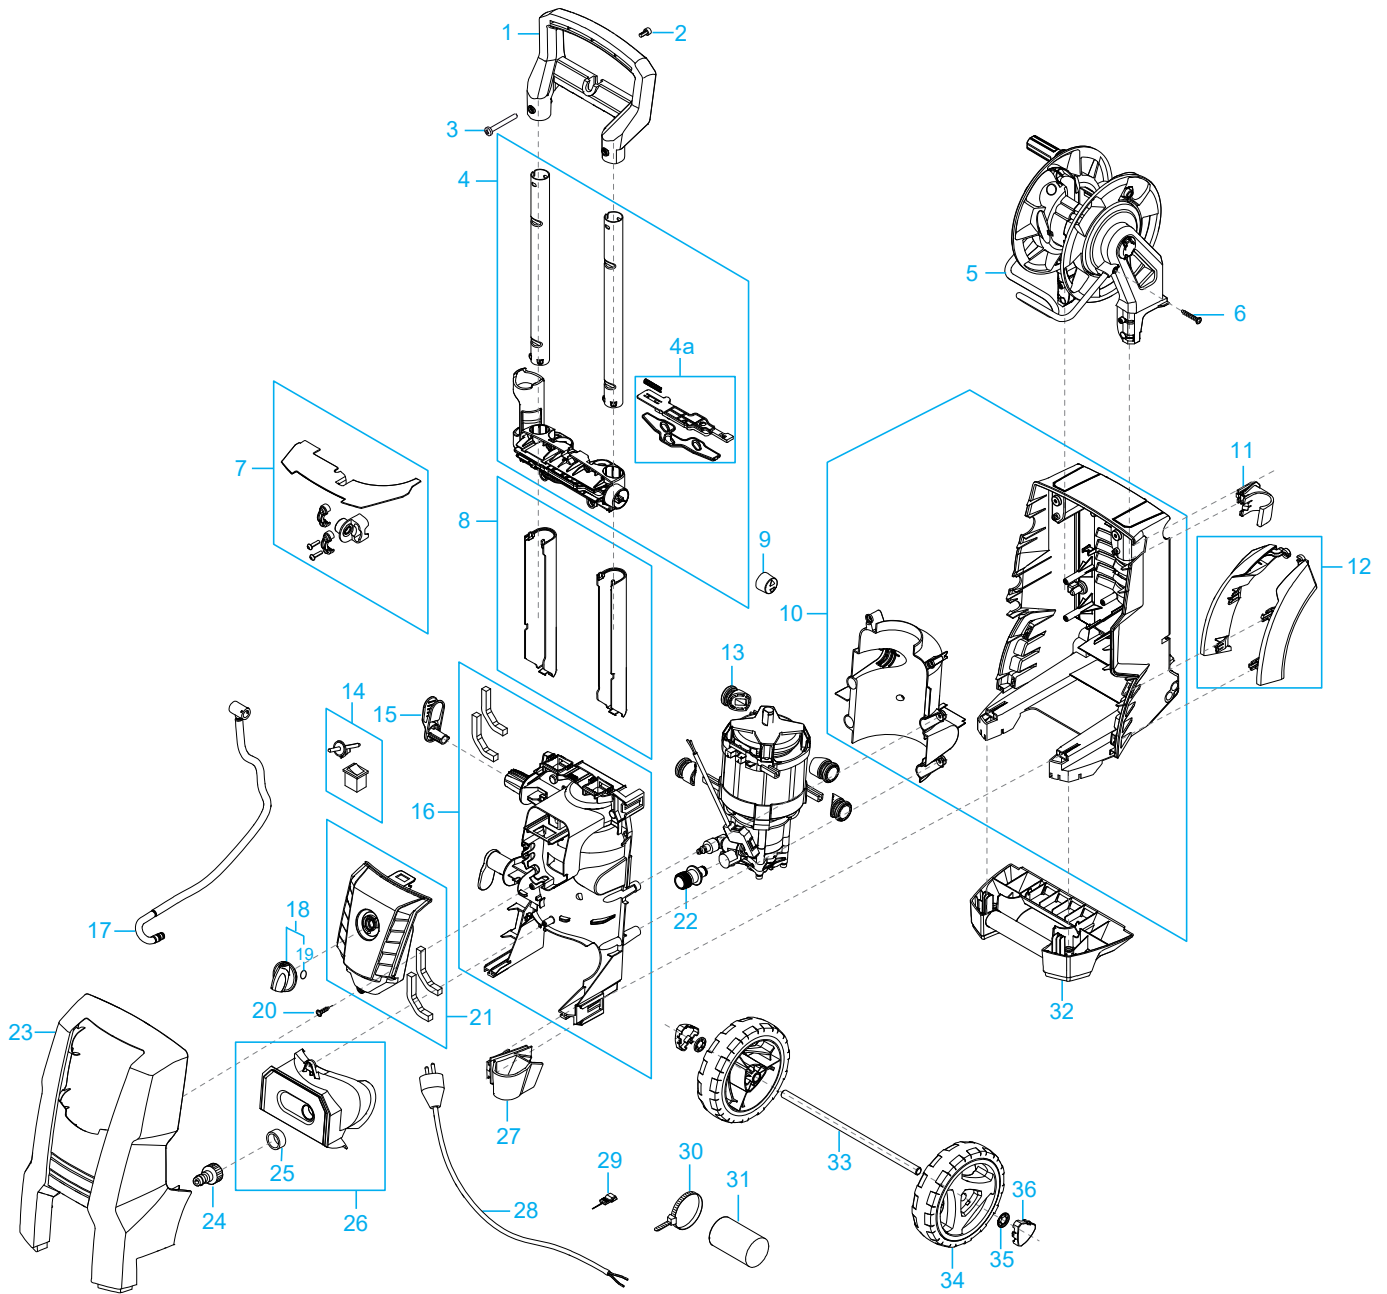

MACHINE - PARTS DIAGRAM

REFERENCE NO.	PART NO.	DESCRIPTION	AVAILABLE SPARE PART
1	128500527	Handle	☒
2	128500529	Screw M4x8 ISO7045 A2-50-H PH	☐
3	128500528	Nut For Handle Lock	☒
4	128500931	Handle Tube And Acc	☒
5	128500531	Hose Reel Complete	☒
6	128500595	Screw K50x35 WN1452	☐
7	128500815	Cable Relife Kit	☒
8	128500521	Tube Guides	☐
9	128500576	Handle Lock Button Green	☐
10	128500522	MPU Back Cover And	☐
11	128500523	Lance Holder Top	☒
12	128500514	Wheel Mudguard	☒
13	128500604	Vibration Damper	☒
14	128500507	Switch On/Off With Shaft	☒
15	128500575	Rotary Cable Hook Green	☐
16	128500927	Front Structural With	☒
17	128500513	Internal Hose XTRA	☒
18	128500577	Switch Knob Green	☒
19	9868	O-Ring 10.2x2.5 NBR 70	☐
20	107141838	Screw K50x18 Wn1451	☐
21	128500928	Switch Box	☐
22	128500515	Water Inlet NAO1	☒
23	TBC	Front Styling W Print	☐
24	1402809	Quick Coupling Male W.	☒
25	128500578	Inlet Gasket	☒
26	128500551	In/Outlet Cover Kit Black XTRA	☐
27	128500512	Lance Holder	☒
28	128500535	Power Cable AUS/NZ	☒
29	6520844	Cleaning Tool, Black	☒
30	1814741	Cable Tie	☐
31	128500636	Capacitor 25uf	☒
32	128500520	Front Foot High	☐
33	128500517	Wheel Axle	☐
34	128500553	Wheel	☒
35	127440210	Lock Washer	☒
36	128500552	Wheel Cap	☒

Diagram on Next Page

MACHINE - PARTS DIAGRAM